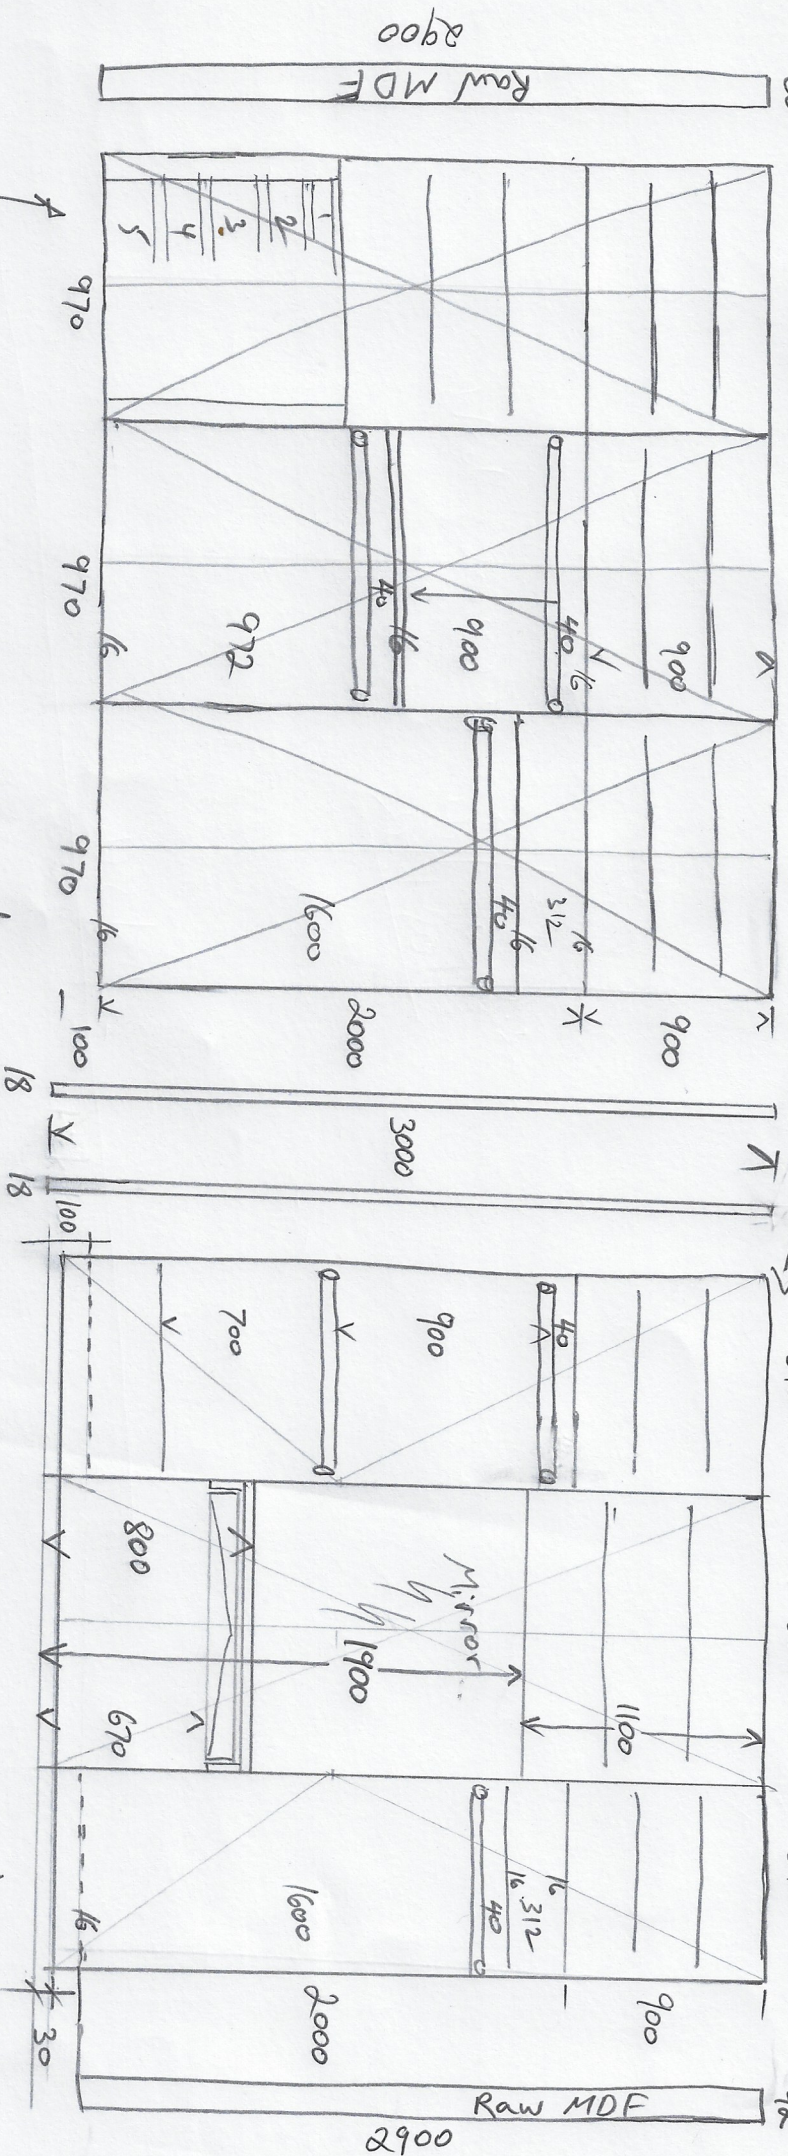

# Kirsten Wardrobes.

All Carcasses 580mm Deep + Doors from Tesrol.

Carcasses and Raw MDF only.

Robe 1

Robe 2

Two separate cabinets  
one tall door - Tesrol  
2900 High.

EP EP  
Raw MDF Raw MDF  
620 wide

Cemux A Drawer  
Door Height  
2970

Raw MDF Bulkhead.  
2970 x 240 High  
600

Raw MDF Bulkhead.  
2200 x 250 High

Cemux  
500 Deep