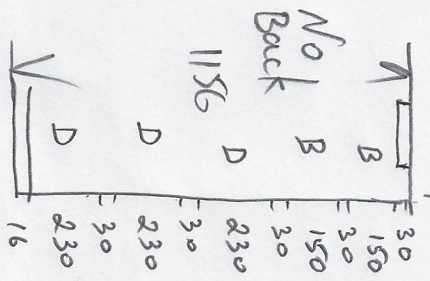

# Kirsten Wardrobes.

All Carcasses 580mm Deep + Doors from Tesrol.

Carcasses and Raw MDF only.

Robe 1

Robe 2

Two separate cabinets  
one tall door - Tesrol  
2900 High.

EP EP  
Raw MDF Raw MDF  
620 wide

Cemux A Drawer  
Door Height  
2970

Raw MDF Bulkhead.  
2970 x 240 High  
600

Raw MDF Bulkhead.  
2200 x 250 High

Cemux  
500 Deep