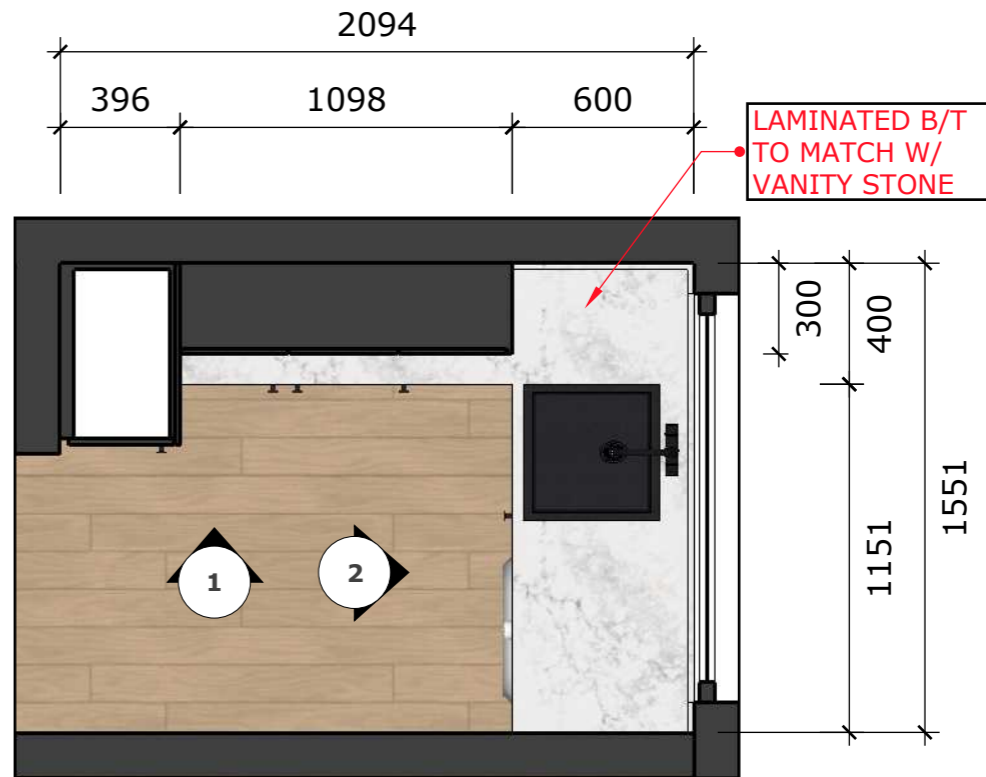

PROJECT TITLE
HOME JOINERIES

CLIENT ADDRESS

CLIENT NAME
RUTH ROSENBERG

The Cabinet Merchant

A :: VANITY FRONT ELEV.
001 scale: 1=25mm

A :: VANITY SECTION
002 scale: 1=25mm

A :: LAUNDRY PLAN
003 scale: 1=25mm