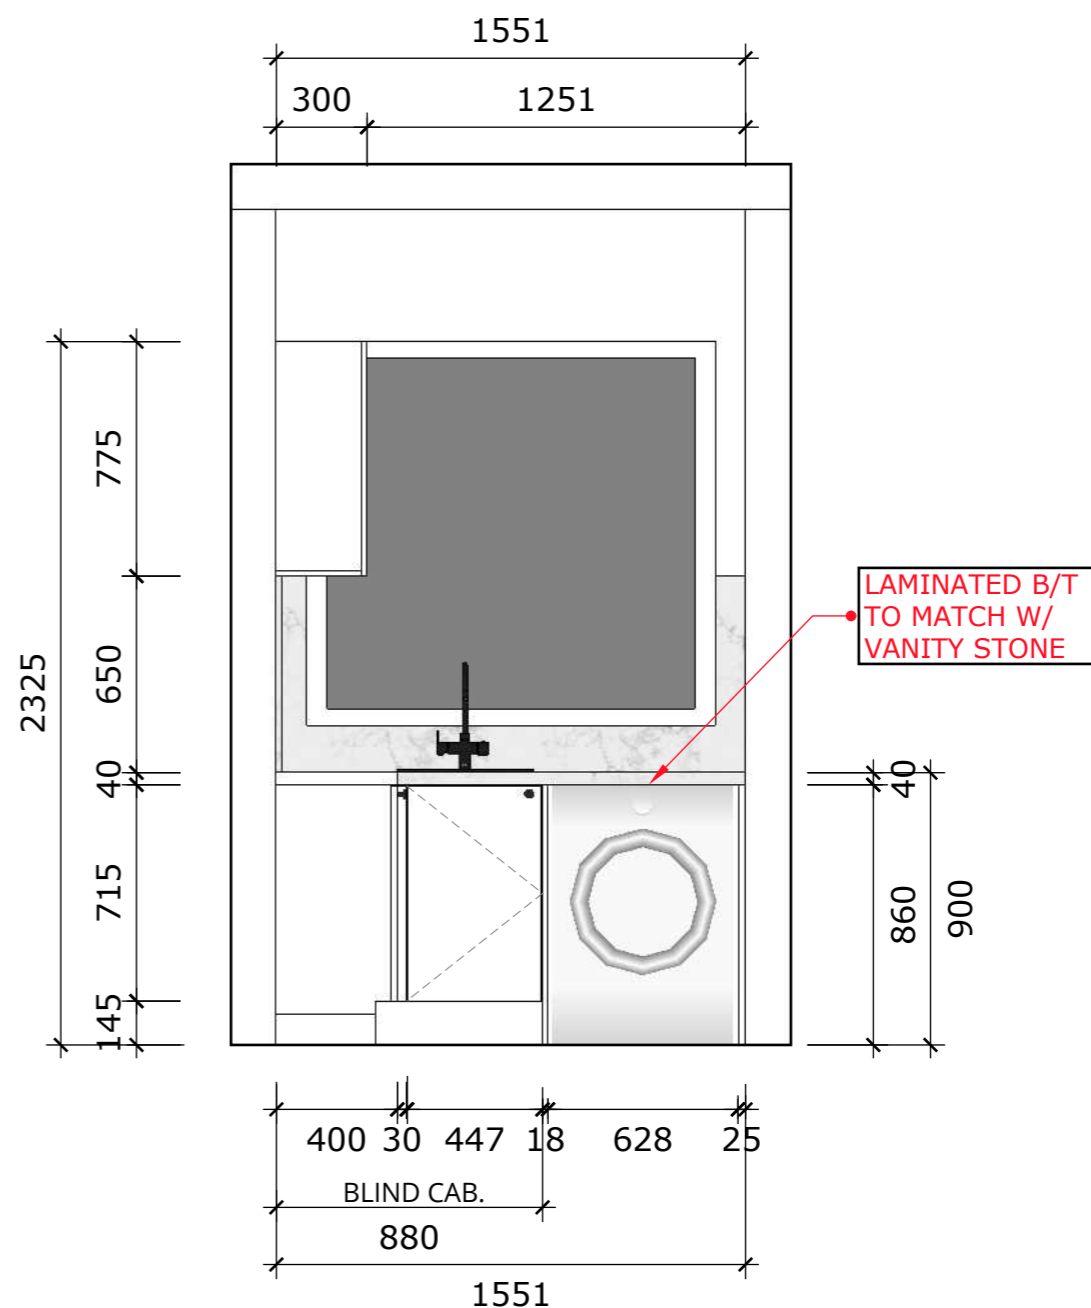

CLIENT NAME
RUTH ROSENBERG

The Cabinet Merchant

A :: LAUNDRY ELEVATION 1
001 scale: 1=25mm

A :: LAUNDRY ELEVATION 2
002 scale: 1=25mm

LAUNDRY MATERIALS
 18mm PANELS - WHITE SATIN MDF
 HANDLE - KETHY BLACK KNOB
 (<https://www.kethy.com.au/product/ht019->)