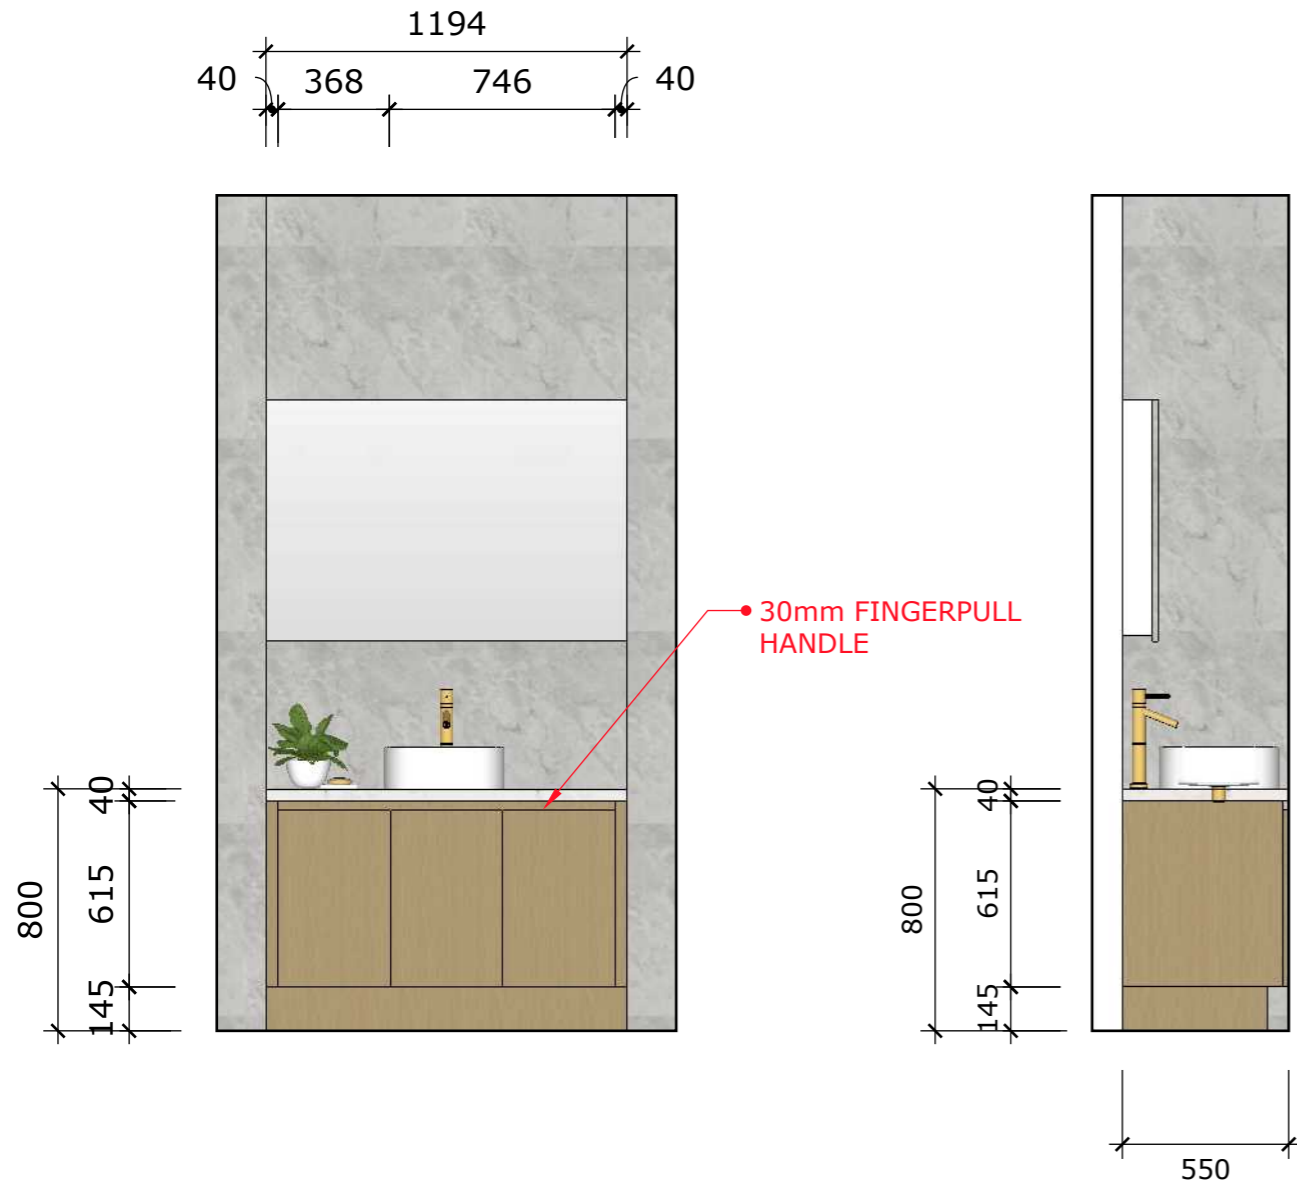

PROJECT TITLE
HOME JOINERIES

CLIENT ADDRESS

CLIENT NAME
RUTH ROSENBERG

The Cabinet Merchant

A :: VANITY FRONT ELEV.
001 scale: 1=25mm

A :: VANITY SECTION
002 scale: 1=25mm

A :: LAUNDRY PLAN
003 scale: 1=25mm