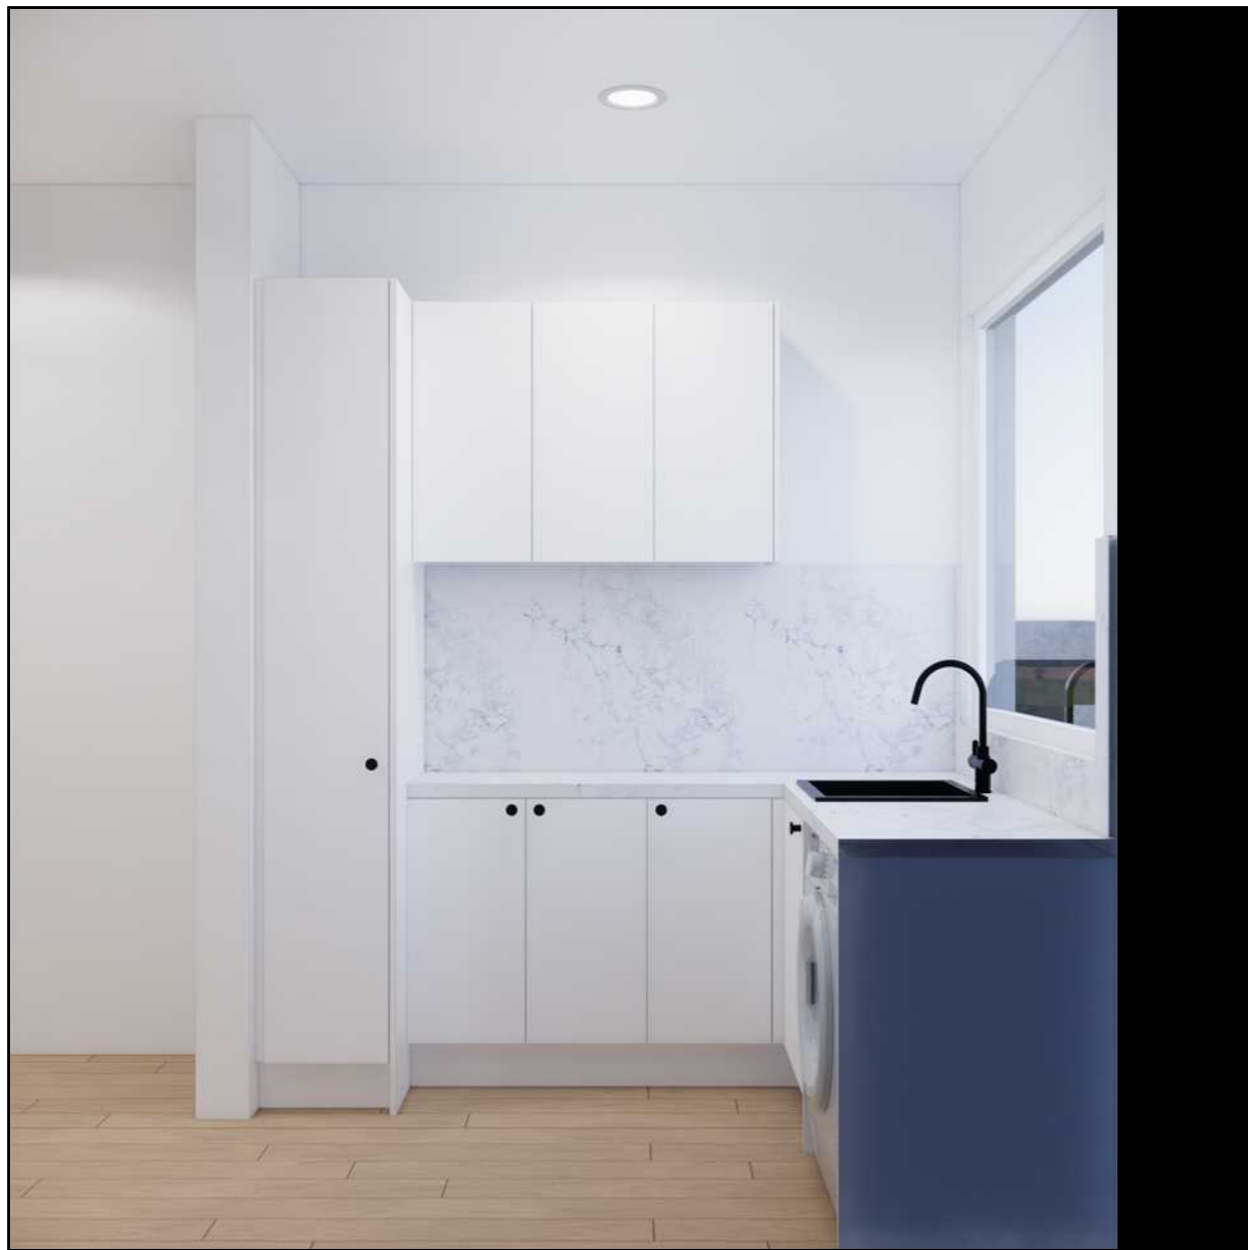

AI LAUNDRY PERSPECTIVE 1
Scale: NTS