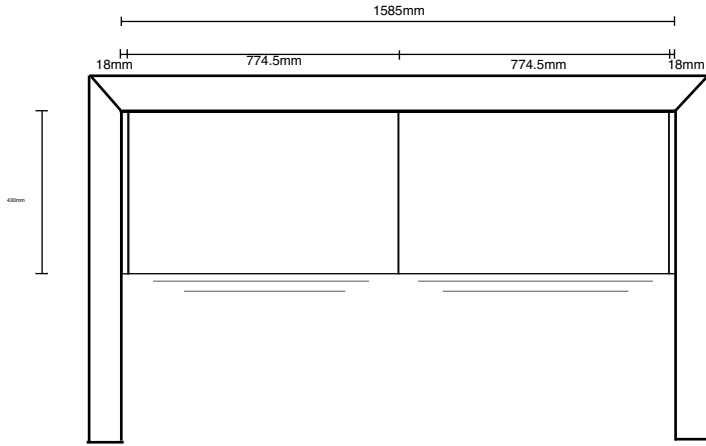

MUD ROOM

CABINET INTERNALS:
16MM WHITE MELAMINE-1MM
EDGING

DOORS AND PANELS:
18MM MDF PLANTATION ASH
WOODMATT

BENCHTOP:
20MM STONE

TV CABINET

CABINET INTERNALS:
16MM WHITE MELAMINE-1MM
EDGING

DOORS AND PANELS:
18MM MDF PLANTATION ASH
WOODMATT

BENCHTOP:
20MM STONE