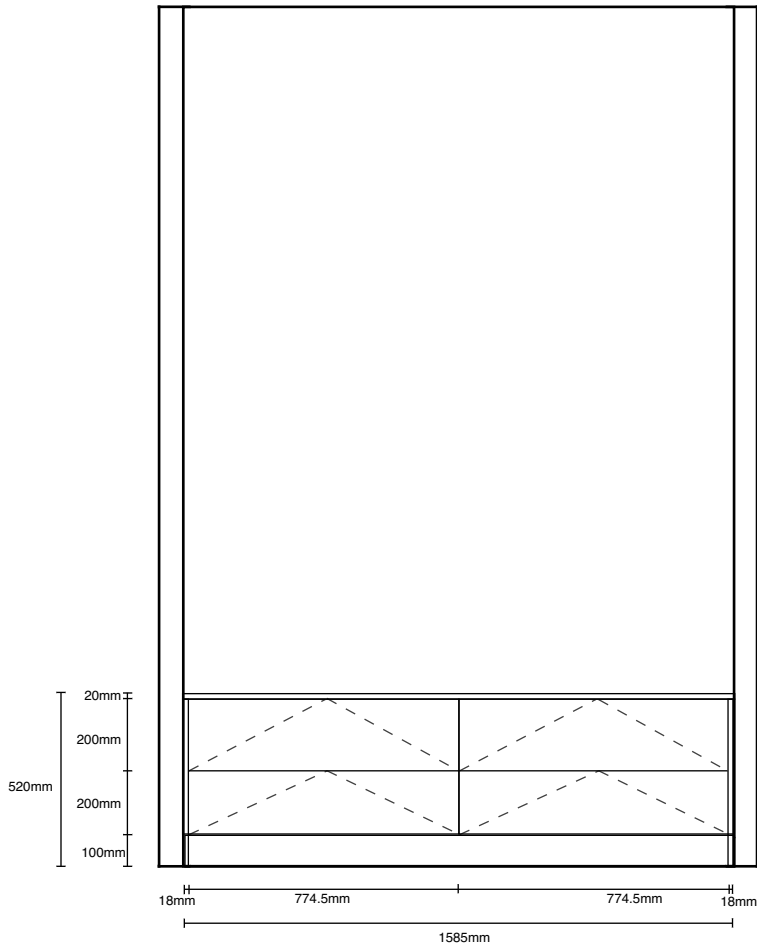

MUD ROOM

CABINET INTERNALS:
16MM WHITE MELAMINE-1MM
EDGING

DOORS AND PANELS:
18MM MDF PLANTATION ASH
WOODMATT

BENCHTOP:
20MM STONE

TV CABINET

CABINET INTERNALS:
16MM WHITE MELAMINE-1MM
EDGING

DOORS AND PANELS:
18MM MDF PLANTATION ASH
WOODMATT

BENCHTOP:
20MM STONE