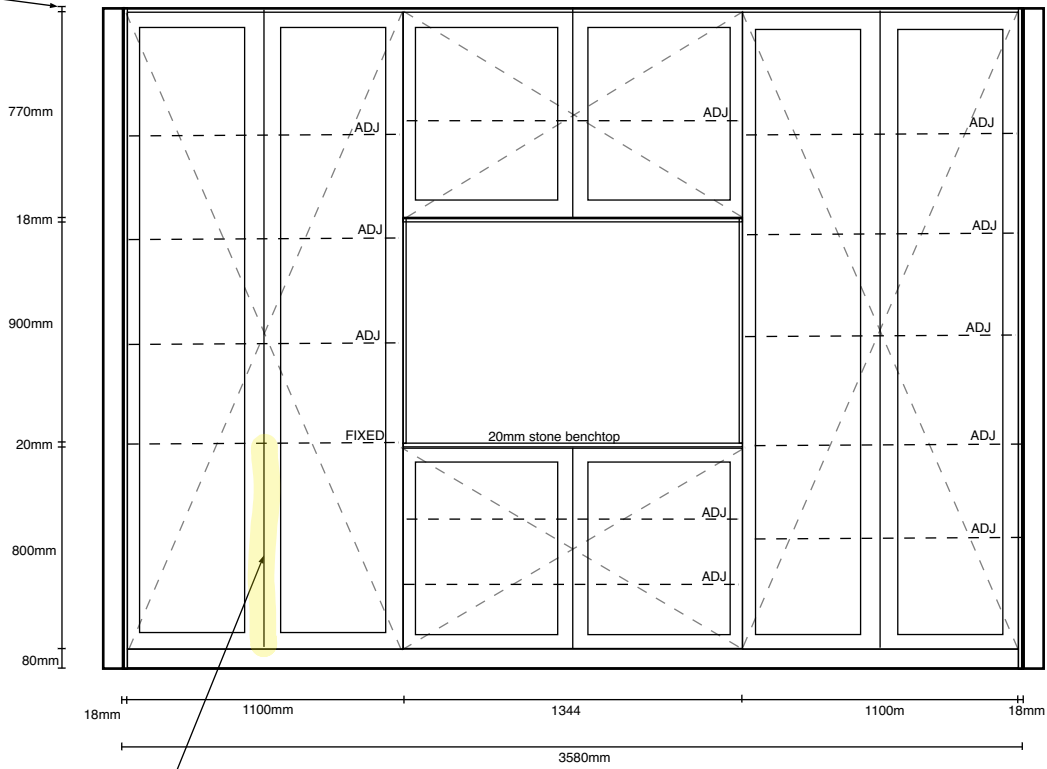

CABINET INTERNALS:  
 16MM WHITE MELAMINE-1MM  
 EDGING

DOORS AND PANELS:  
 18MM MDF PLANTATION ASH  
 WOODMATT

BENCHTOP:  
 20MM STONE

Unsure, 100mm panel strip to be provided and can be cut to exact size onsite.

CABINET INTERNALS:  
 16MM WHITE MELAMINE-1MM  
 EDGING

DOORS AND PANELS:  
 18MM MDF DOORS - SHAKER  
 STYLE 2PAC FINISH

BENCHTOP:  
 20MM STONE

Unsure, 100mm panel strip to be provided and  
 can be cut to exact size onsite.

FIXED VERTICAL PANEL