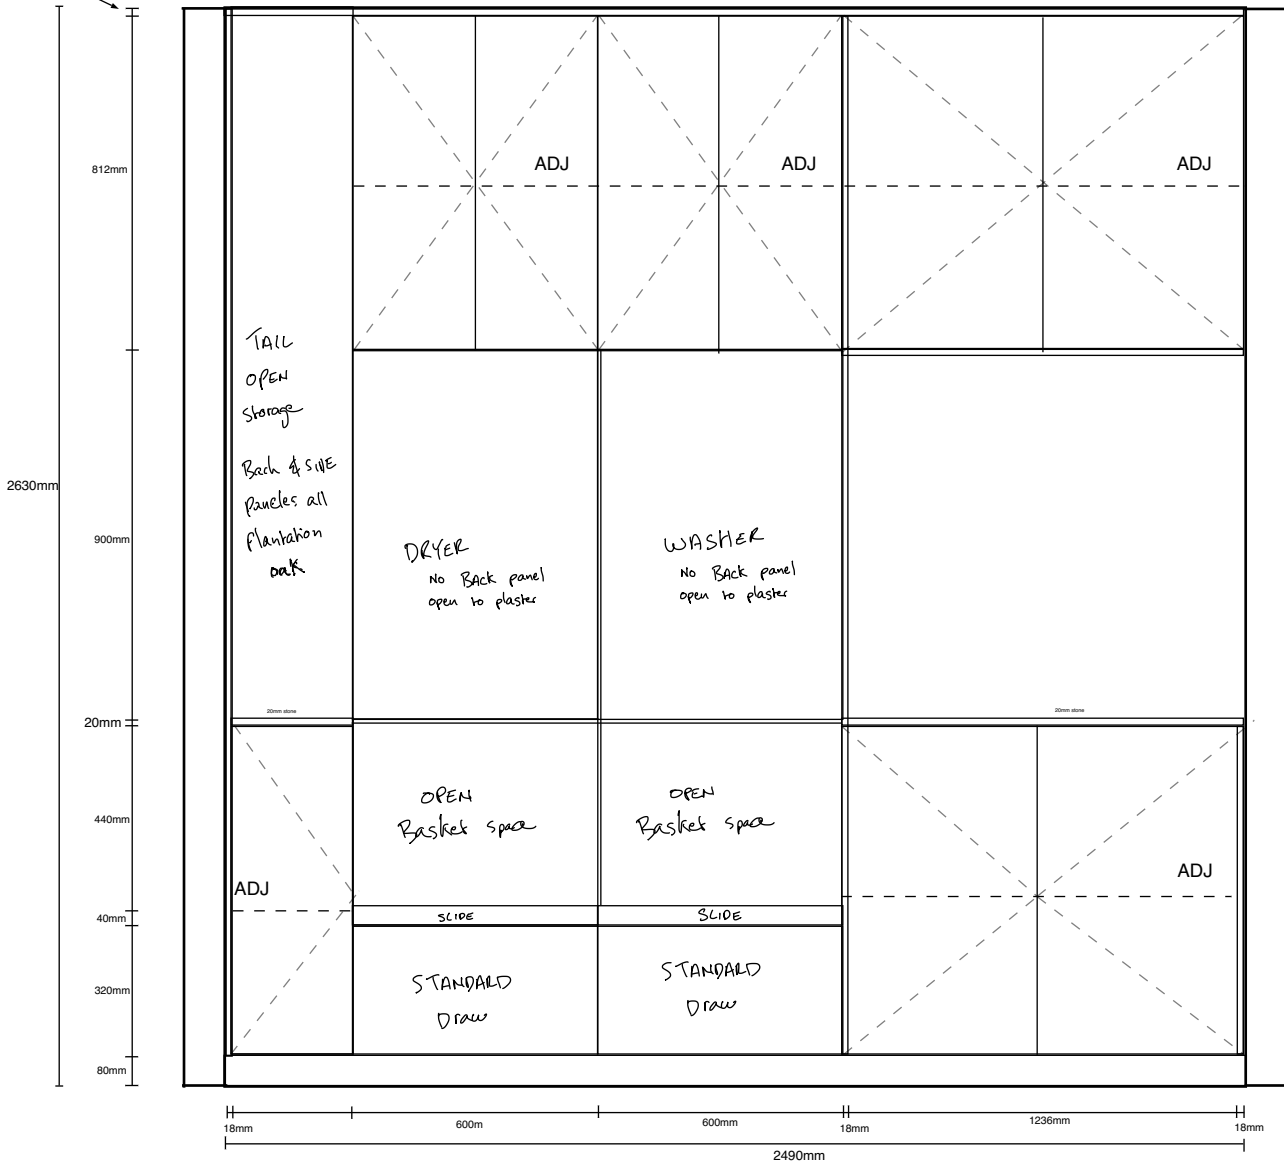

CABINET INTERNALS:  
 16MM WHITE MELAMINE-1MM  
 EDGING

DOORS AND PANELS:  
 18MM MDF PLANTATION ASH  
 WOODMATT

BENCHTOP:  
 20MM STONE

Unsure, 100mm panel strip to be provided and can be cut to exact size onsite.

CABINET INTERNALS:  
 16MM WHITE MELAMINE-1MM  
 EDGING

DOORS AND PANELS:  
 18MM MDF DOORS - SHAKER  
 STYLE 2PAC FINISH

BENCHTOP:  
 20MM STONE

Unsure, 100mm panel strip to be provided and  
 can be cut to exact size onsite.

FIXED VERTICAL PANEL