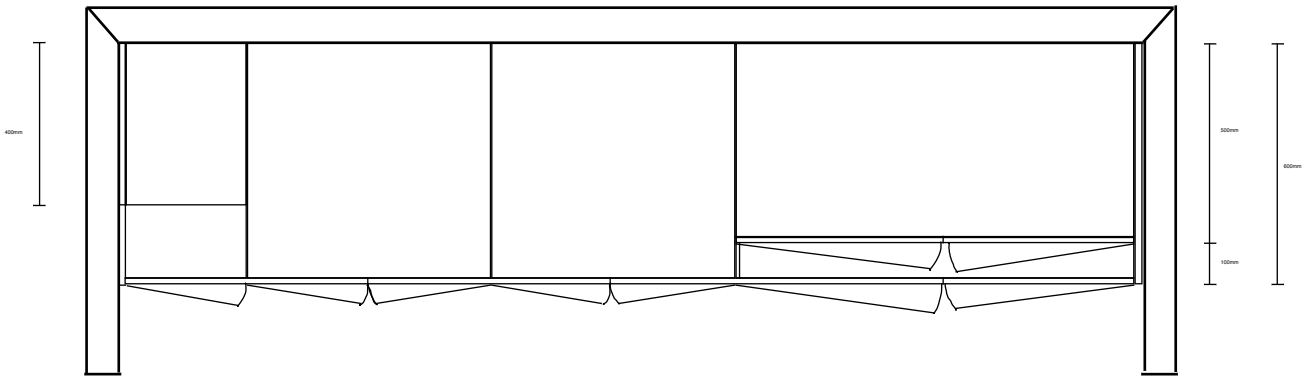

CABINET INTERNALS:  
 16MM WHITE MELAMINE-1MM  
 EDGING

DOORS AND PANELS:  
 18MM MDF PLANTATION ASH  
 WOODMATT

BENCHTOP:  
 20MM STONE

Unsure, 100mm panel strip to be provided and can be cut to exact size onsite.

CABINET INTERNALS:  
 16MM WHITE MELAMINE-1MM  
 EDGING

DOORS AND PANELS:  
 18MM MDF DOORS - SHAKER  
 STYLE 2PAC FINISH

BENCHTOP:  
 20MM STONE

Unsure, 100mm panel strip to be provided and  
 can be cut to exact size onsite.

FIXED VERTICAL PANEL