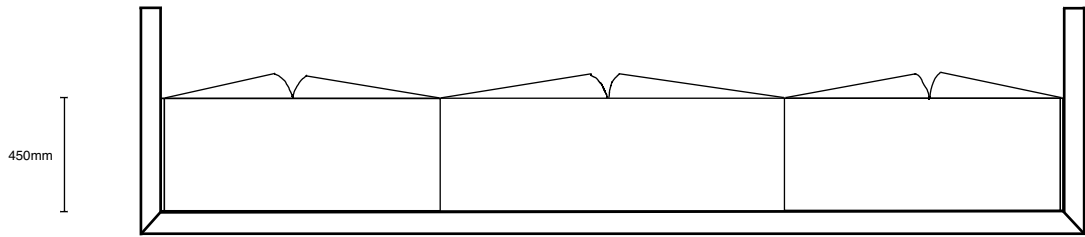

CABINET INTERNALS:  
 16MM WHITE MELAMINE-1MM  
 EDGING

DOORS AND PANELS:  
 18MM MDF PLANTATION ASH  
 WOODMATT

BENCHTOP:  
 20MM STONE

Unsure, 100mm panel strip to be provided and can be cut to exact size onsite.

CABINET INTERNALS:  
 16MM WHITE MELAMINE-1MM  
 EDGING

DOORS AND PANELS:  
 18MM MDF DOORS - SHAKER  
 STYLE 2PAC FINISH

BENCHTOP:  
 20MM STONE

Unsure, 100mm panel strip to be provided and  
 can be cut to exact size onsite.