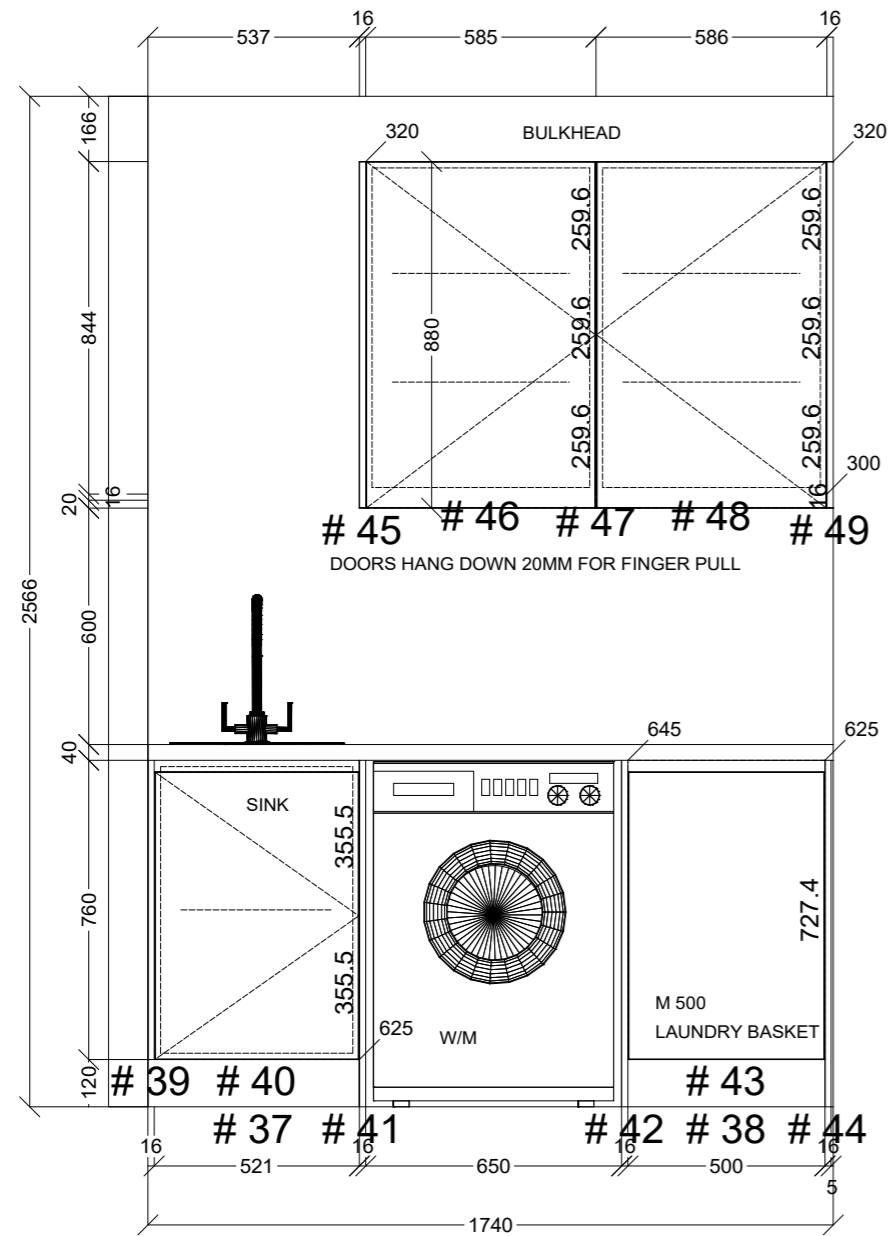

	Client: OME AGRAPIDIS		Door and panels style/colour: POLYTEC POLAR WHITE SHEEN		Sheet 1 of 6
	Room: KITCHEN	Benchtop Colour: 40MM YDL STONE CLASSIC WHITE		Drawer slides: BLUM ANTARO	Carcass: WHITE HMR
	Date: 24/09/23	Address: 22 BRENTWOOD CL CLAYTON STH		Handles Item No: 45' FINGER PULL	Approved by:

	Client: OME AGRAPIDIS		Door and panels style/colour: POLYTEC POLAR WHITE SHEEN		Sheet 3 of 6
	Room: KITCHEN	Benchtop Colour: 40MM YDL STONE CLASSIC WHITE	Drawer slides: BLUM ANTARO		Carcass: WHITE HMR
	Date: 24/09/23	Address: 22 BRENTWOOD CL CLAYTON STH	Handles Item No: 45' FINGER PULL		Approved by:

	Client: OME AGRAPIDIS		Door and panels style/colour: POLYTEC POLAR WHITE SHEEN		Sheet 4 of 6
	Room: KITCHEN	Benchtop Colour: 40MM YDL STONE CLASSIC WHITE	Drawer slides: BLUM ANTARO		Carcass: WHITE HMR
	Date: 24/09/23	Address: 22 BRENTWOOD CL CLAYTON STH	Handles Item No: 45' FINGER PULL		Approved by: