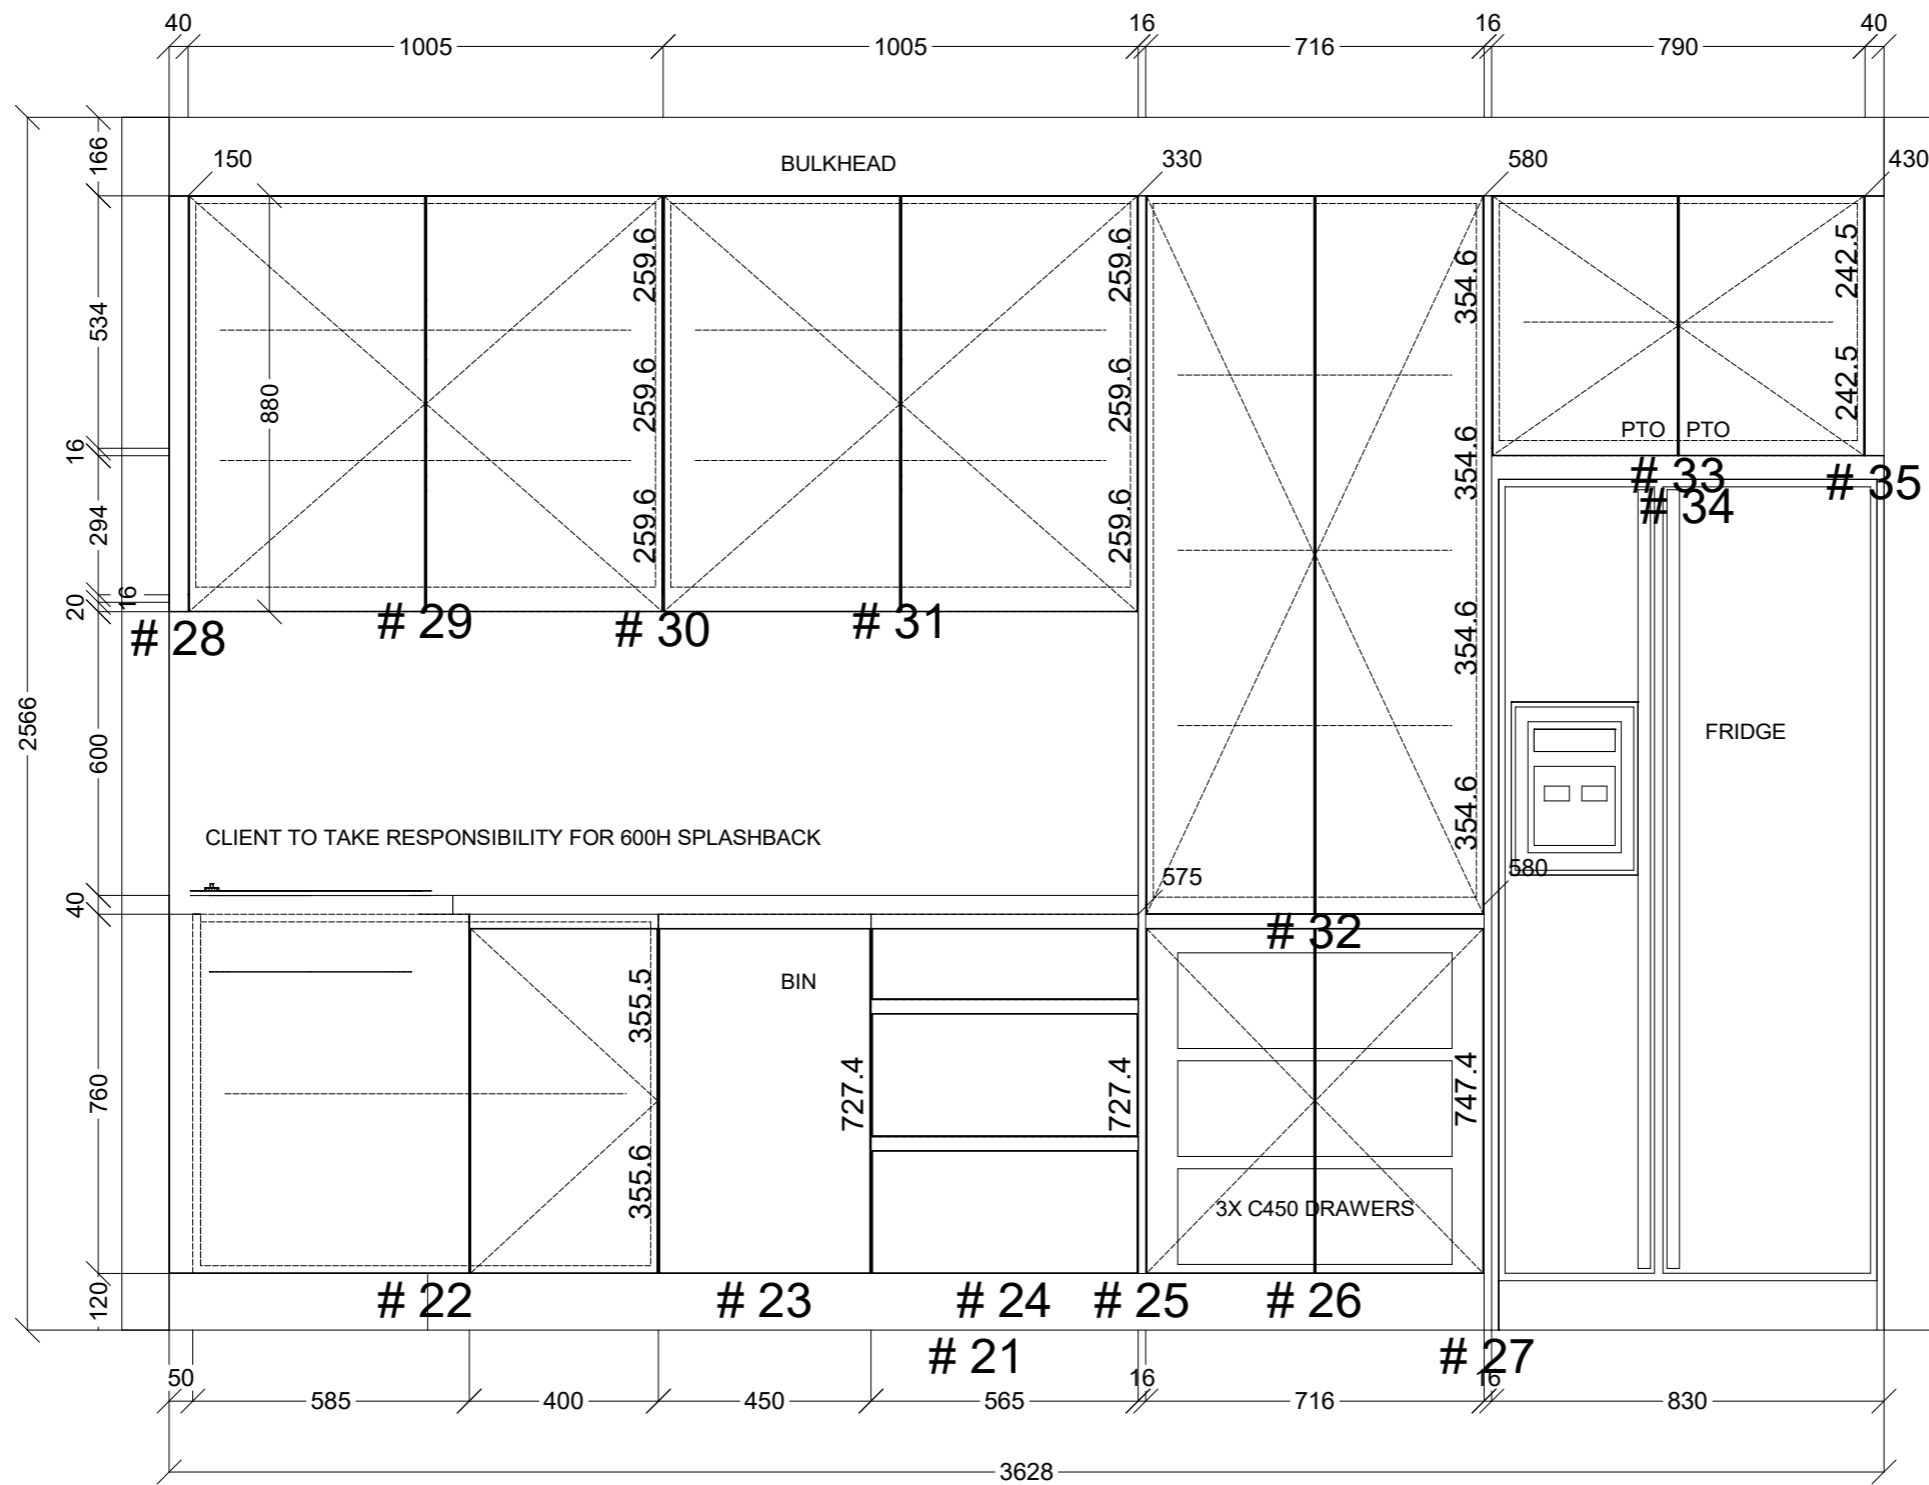

	Client: OME AGRAPIDIS		Door and panels style/colour: POLYTEC POLAR WHITE SHEEN		Sheet 1 of 6
	Room: KITCHEN	Benchtop Colour: 40MM YDL STONE CLASSIC WHITE		Drawer slides: BLUM ANTARO	Carcass: WHITE HMR
	Date: 24/09/23	Address: 22 BRENTWOOD CL CLAYTON STH		Handles Item No: 45' FINGER PULL	Approved by:

	Client: OME AGRAPIDIS		Door and panels style/colour: POLYTEC POLAR WHITE SHEEN		Sheet 3 of 6
	Room: KITCHEN	Benchtop Colour: 40MM YDL STONE CLASSIC WHITE	Drawer slides: BLUM ANTARO		Carcass: WHITE HMR
	Date: 24/09/23	Address: 22 BRENTWOOD CL CLAYTON STH	Handles Item No: 45' FINGER PULL		Approved by:

	Client: OME AGRAPIDIS		Door and panels style/colour: POLYTEC POLAR WHITE SHEEN		Sheet 4 of 6
	Room: KITCHEN	Benchtop Colour: 40MM YDL STONE CLASSIC WHITE	Drawer slides: BLUM ANTARO		Carcass: WHITE HMR
	Date: 24/09/23	Address: 22 BRENTWOOD CL CLAYTON STH	Handles Item No: 45' FINGER PULL		Approved by: