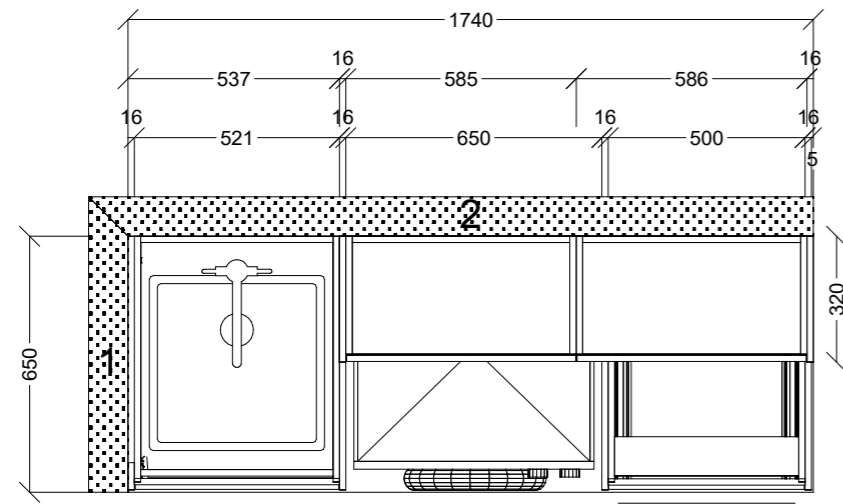

CONNECT KITCHENS	Client: OME AGRAPIDIS		Door and panels style/colour: POLYTEC POLAR WHITE SHEEN		Sheet 5 of 6
	Room: LAUNDRY	Benchtop Colour: 40MM YDL STONE CLASSIC WHITE		Drawer slides: BLUM ANTARO	Carcass: WHITE HMR
	Date: 24/09/23	Address: 22 BRENTWOOD CL CLAYTON STH		Handles Item No: 45' FINGER PULL	Approved by: