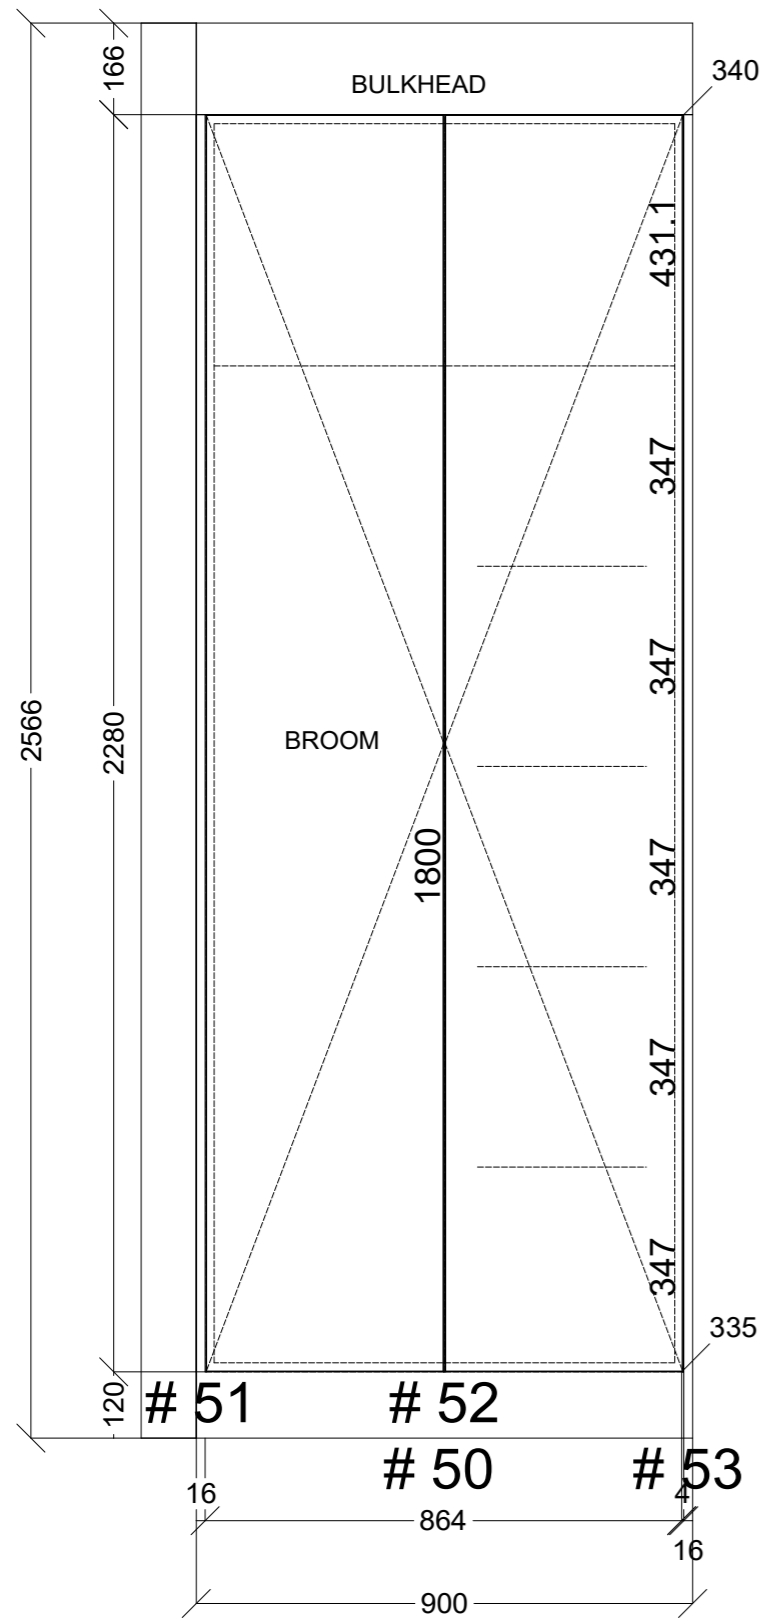

CONNECT KITCHENS	Client: OME AGRAPIDIS		Door and panels style/colour: POLYTEC POLAR WHITE SHEEN		Sheet 6 of 6
	Room: LAUNDRY	Benchtop Colour: N/A		Drawer slides: N/A	Carcass: WHITE HMR
	Date: 24/09/23	Address: 22 BRENTWOOD CL CLAYTON STH		Handles Item No: PTO	Approved by: