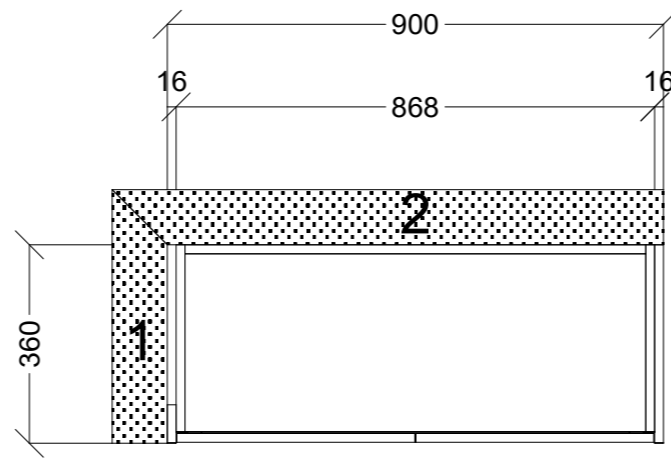

CONNECT KITCHENS	Client: OME AGRAPIDIS		Door and panels style/colour: POLYTEC POLAR WHITE SHEEN		Sheet 6 of 6
	Room: LAUNDRY	Benchtop Colour: N/A		Drawer slides: N/A	Carcass: WHITE HMR
	Date: 24/09/23	Address: 22 BRENTWOOD CL CLAYTON STH		Handles Item No: PTO	Approved by: