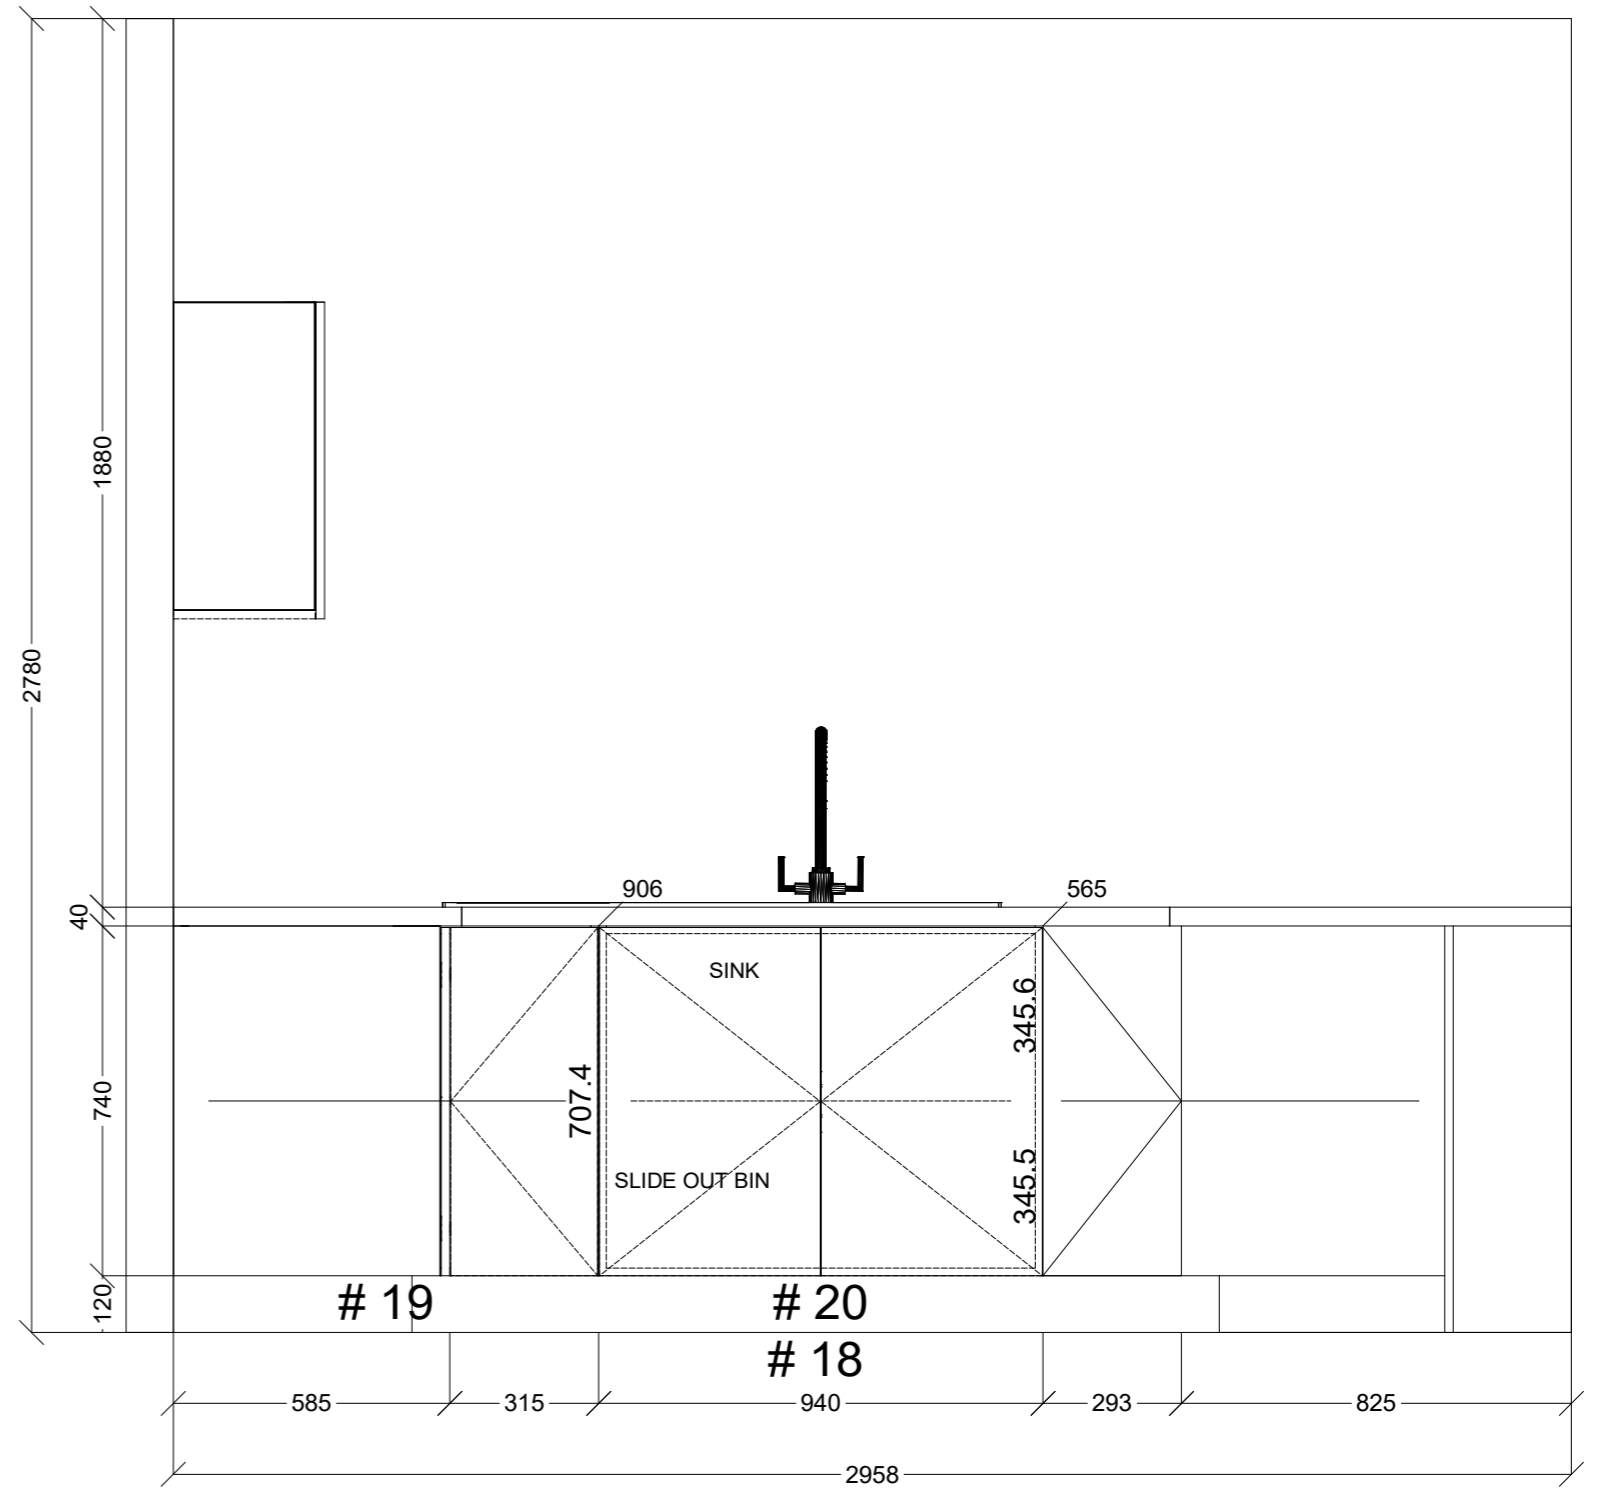

	Client: GORDANA BOGDANOVIC		Door and panels style/colour: 2PAC DULUX NATURAL WHITE FULL GLOSS		Sheet 1 of 4
	Room: KITCHEN	Benchtop Colour: 40MM CAESARSTONE ICE SNOW 9141		Drawer slides: BLUM ANTARO	Carcass: WHITE HMR
	Date: 05/10/23	Address: 8 DYER CRT CLARINDA		Handles Item No: DALLAS WHITE D HANDLE 128EVERYWHERE, 228 TO PANTRY AND DRAWERS	
					Approved by:

 CONNECT KITCHENS	Client: GORDANA BOGDANOVIC		Door and panels style/colour: 2PAC DULUX NATURAL WHITE FULL GLOSS		Sheet 2 of 4	
	Room: KITCHEN		Benchtop Colour: 40MM CAESARSTONE ICE SNOW 9141		Drawer slides: BLUM ANTARO	Carcass: WHITE HMR
	Date: 05/10/23	Address: 8 DYER CRT CLARINDA		Handles Item No: DALLAS WHITE D HANDLE 128EVERYWHERE, 228 TO PANTRY AND DRAWERS		Approved by:

ISLAND FRONT

ISLAND REAR

 CONNECT KITCHENS	Client: GORDANA BOGDANOVIC		Door and panels style/colour: 2PAC DULUX NATURAL WHITE FULL GLOSS		Sheet 3 of 4
	Room: KITCHEN	Benchtop Colour: 40MM CAESARSTONE ICE SNOW 9141	Drawer slides: BLUM ANTARO		Carcass: WHITE HMR
	Date: 05/10/23	Address: 8 DYER CRT CLARINDA	Handles Item No: DALLAS WHITE D HANDLE 128EVERYWHERE, 228 TO PANTRY AND DRAWERS		Approved by:

 CONNECT KITCHENS	Client: GORDANA BOGDANOVIC		Door and panels style/colour: 2PAC DULUX NATURAL WHITE FULL GLOSS		Sheet 4 of 4
	Room: KITCHEN	Benchtop Colour: 40MM CAESARSTONE ICE SNOW 9141		Drawer slides: BLUM ANTARO	Carcass: WHITE HMR
	Date: 05/10/23	Address: 8 DYER CRT CLARINDA		Handles Item No: DALLAS WHITE D HANDLE 128EVERYWHERE, 228 TO PANTRY AND DRAWERS	