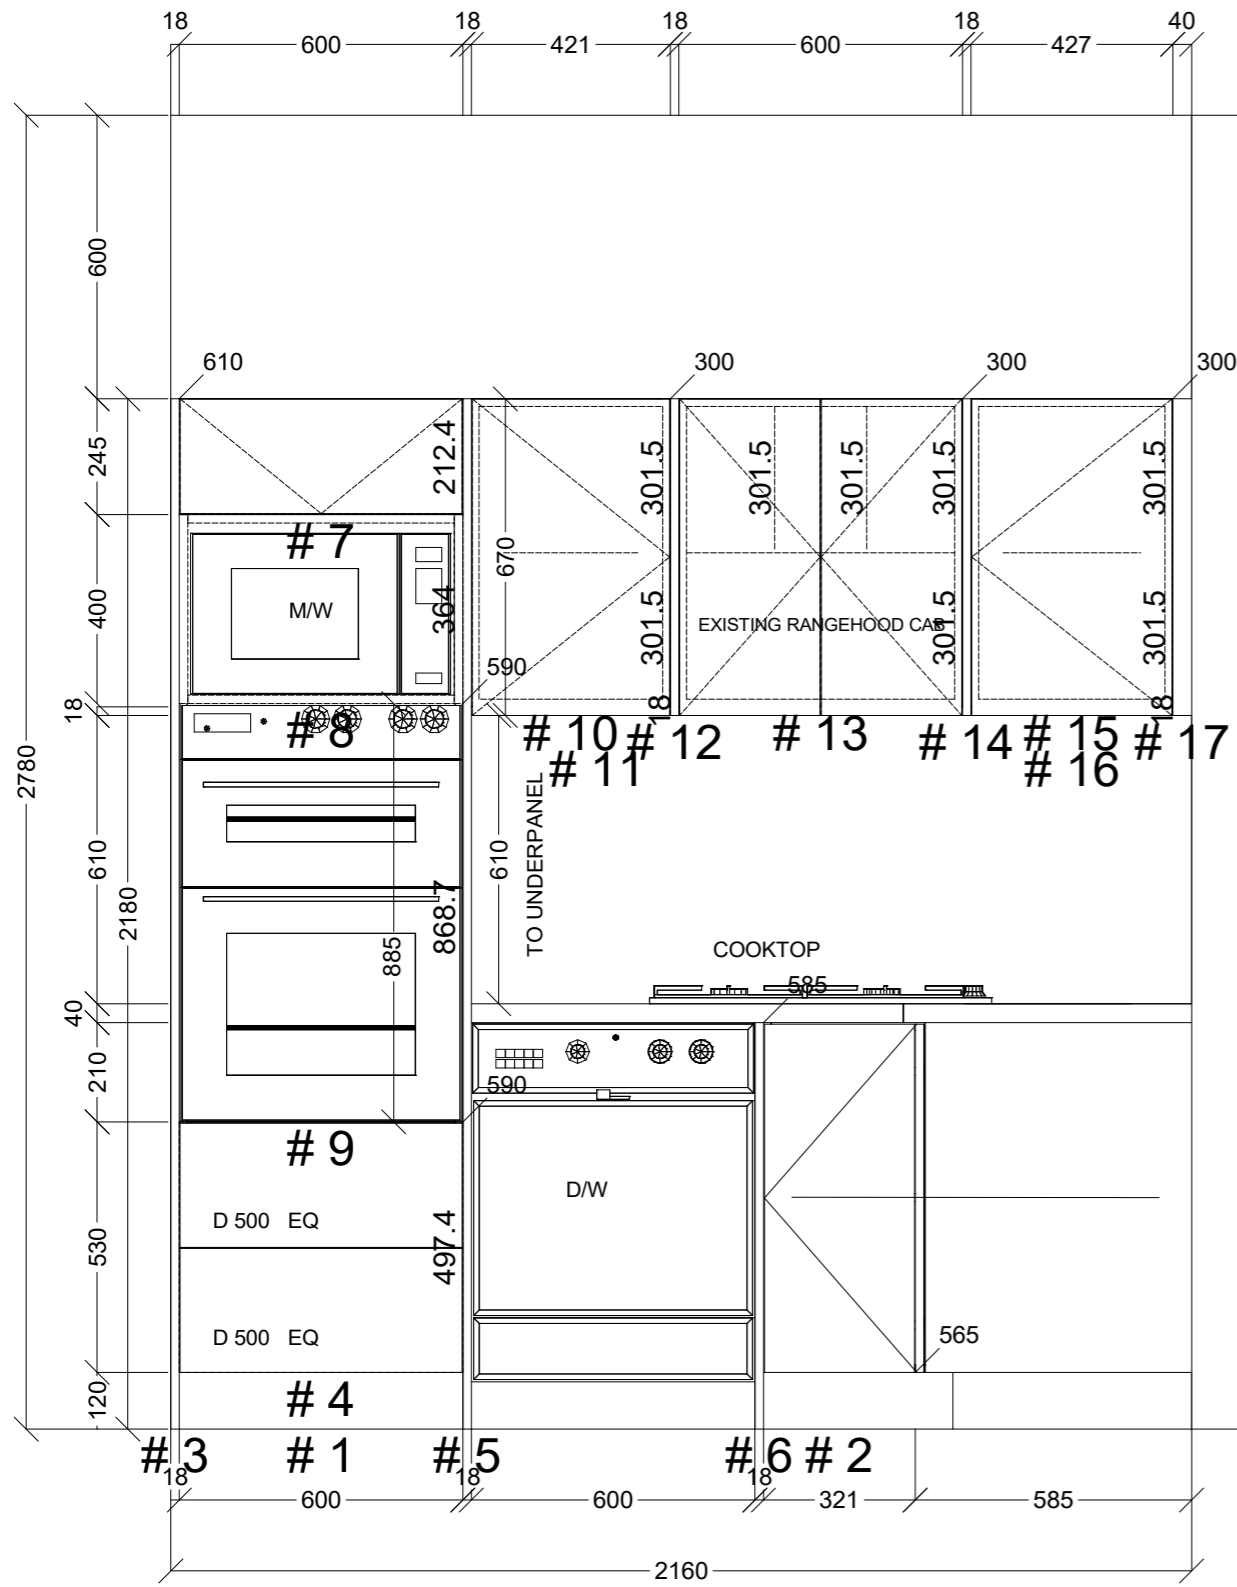

	Client: GORDANA BOGDANOVIC		Door and panels style/colour: 2PAC DULUX NATURAL WHITE FULL GLOSS		Sheet 1 of 4
	Room: KITCHEN	Benchtop Colour: 40MM CAESARSTONE ICE SNOW 9141		Drawer slides: BLUM ANTARO	Carcass: WHITE HMR
	Date: 05/10/23	Address: 8 DYER CRT CLARINDA		Handles Item No: DALLAS WHITE D HANDLE 128EVERYWHERE, 228 TO PANTRY AND DRAWERS	
					Approved by:

 CONNECT KITCHENS	Client: GORDANA BOGDANOVIC		Door and panels style/colour: 2PAC DULUX NATURAL WHITE FULL GLOSS		Sheet 2 of 4	
	Room: KITCHEN		Benchtop Colour: 40MM CAESARSTONE ICE SNOW 9141		Drawer slides: BLUM ANTARO	Carcass: WHITE HMR
	Date: 05/10/23	Address: 8 DYER CRT CLARINDA		Handles Item No: DALLAS WHITE D HANDLE 128EVERYWHERE, 228 TO PANTRY AND DRAWERS		Approved by:

ISLAND FRONT

ISLAND REAR

 CONNECT KITCHENS	Client: GORDANA BOGDANOVIC		Door and panels style/colour: 2PAC DULUX NATURAL WHITE FULL GLOSS		Sheet 3 of 4
	Room: KITCHEN	Benchtop Colour: 40MM CAESARSTONE ICE SNOW 9141	Drawer slides: BLUM ANTARO		Carcass: WHITE HMR
	Date: 05/10/23	Address: 8 DYER CRT CLARINDA	Handles Item No: DALLAS WHITE D HANDLE 128EVERYWHERE, 228 TO PANTRY AND DRAWERS		Approved by:

 CONNECT KITCHENS	Client: GORDANA BOGDANOVIC		Door and panels style/colour: 2PAC DULUX NATURAL WHITE FULL GLOSS		Sheet 4 of 4
	Room: KITCHEN	Benchtop Colour: 40MM CAESARSTONE ICE SNOW 9141		Drawer slides: BLUM ANTARO	Carcass: WHITE HMR
	Date: 05/10/23	Address: 8 DYER CRT CLARINDA		Handles Item No: DALLAS WHITE D HANDLE 128EVERYWHERE, 228 TO PANTRY AND DRAWERS	