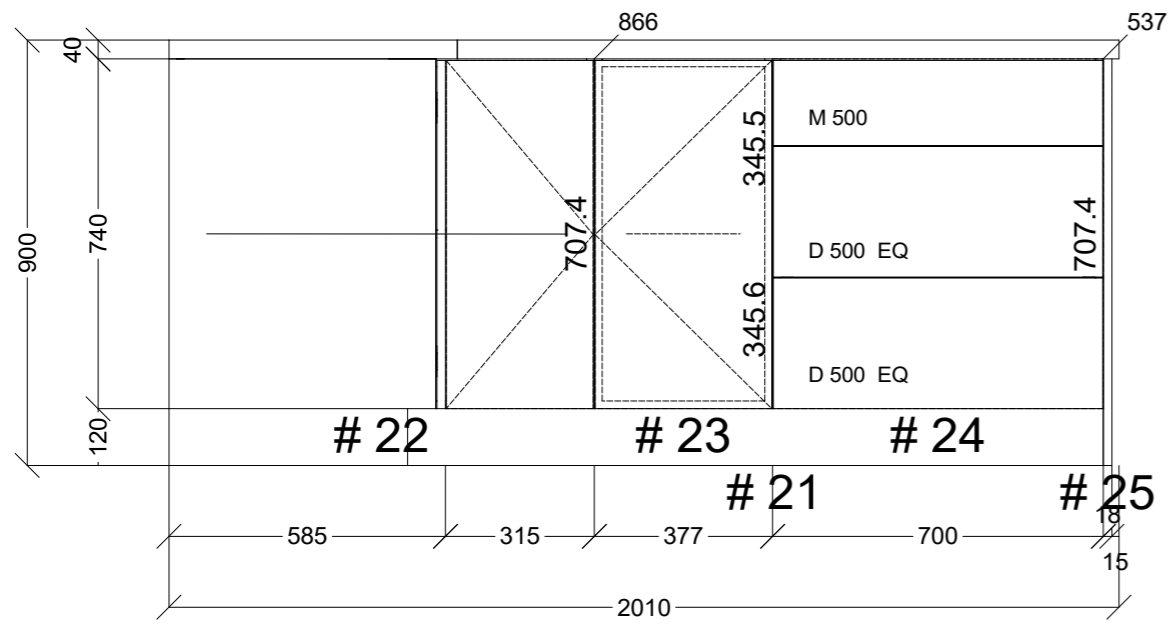

ISLAND FRONT