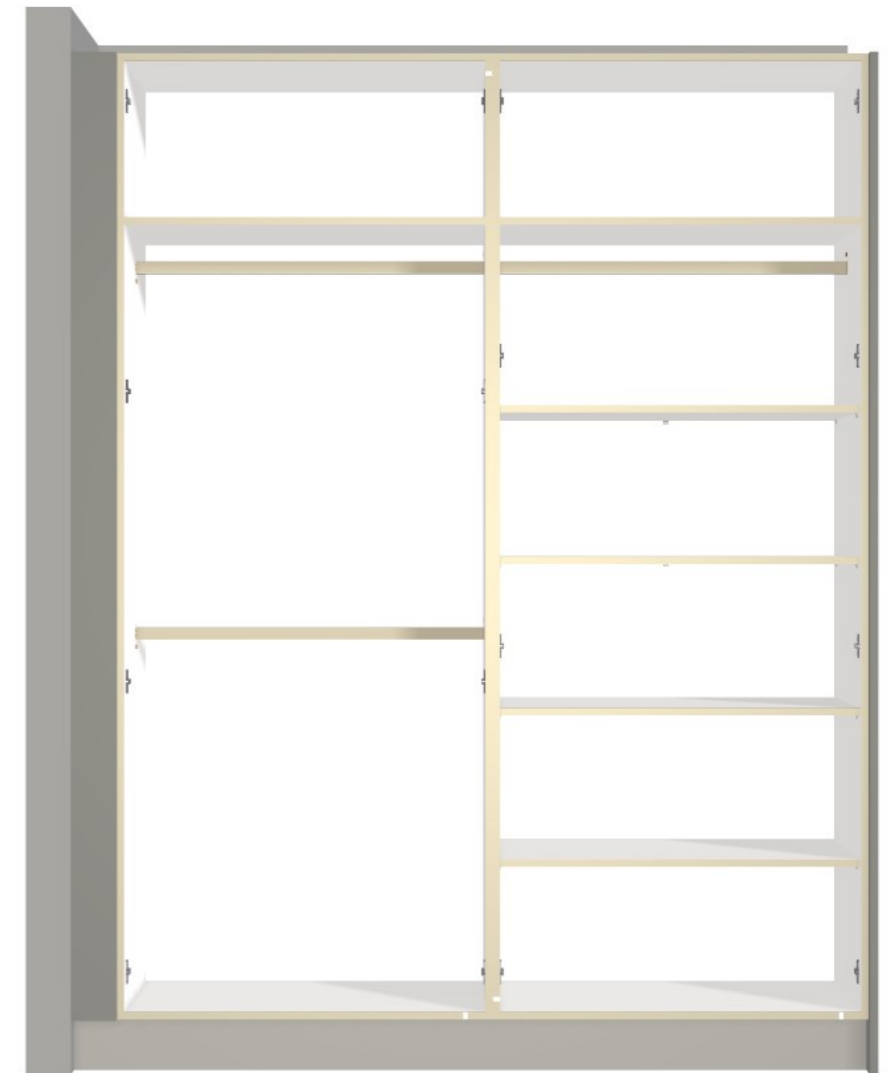

	Client: SAMANTHA TREVENEN		Door and panels style/colour: 2PAC DULUX WHITE ON WHITE		Sheet 1 of 2
	Room: HALLWAY	Benchtop Colour: N/A		Drawer slides: N/A	Carcass: WHITE HMR
	Date: 08/10/23	Address: 8 ENMORE CT CHELSEA HEIGHTS	Handles Item No: MILANO D 320MM MATT BLACK		Approved by:

	Client: SAMANTHA TREVENEN		Door and panels style/colour: POLYTEC NATURAL WHITE MATT		Sheet 2 of 2
	Room: ROBE	Benchtop Colour: N/A		Drawer slides: N/A	Carcass: WHITE HMR
	Date: 08/10/23	Address: 8 ENMORE CT CHELSEA HEIGHTS	Handles Item No: MILANO D 320MM MATT BLACK		Approved by: