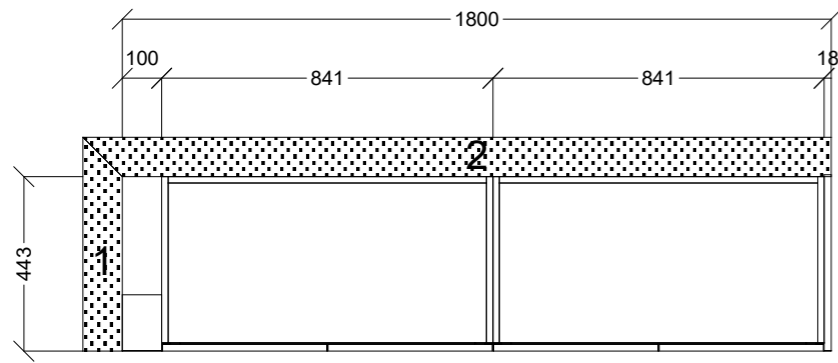

	Client: SAMANTHA TREVENEN		Door and panels style/colour: 2PAC DULUX WHITE ON WHITE		Sheet 1 of 2
	Room: HALLWAY	Benchtop Colour: N/A		Drawer slides: N/A	Carcass: WHITE HMR
	Date: 08/10/23	Address: 8 ENMORE CT CHELSEA HEIGHTS	Handles Item No: MILANO D 320MM MATT BLACK		Approved by:

	Client: SAMANTHA TREVENEN		Door and panels style/colour: POLYTEC NATURAL WHITE MATT		Sheet 2 of 2
	Room: ROBE	Benchtop Colour: N/A		Drawer slides: N/A	Carcass: WHITE HMR
	Date: 08/10/23	Address: 8 ENMORE CT CHELSEA HEIGHTS	Handles Item No: MILANO D 320MM MATT BLACK		Approved by: