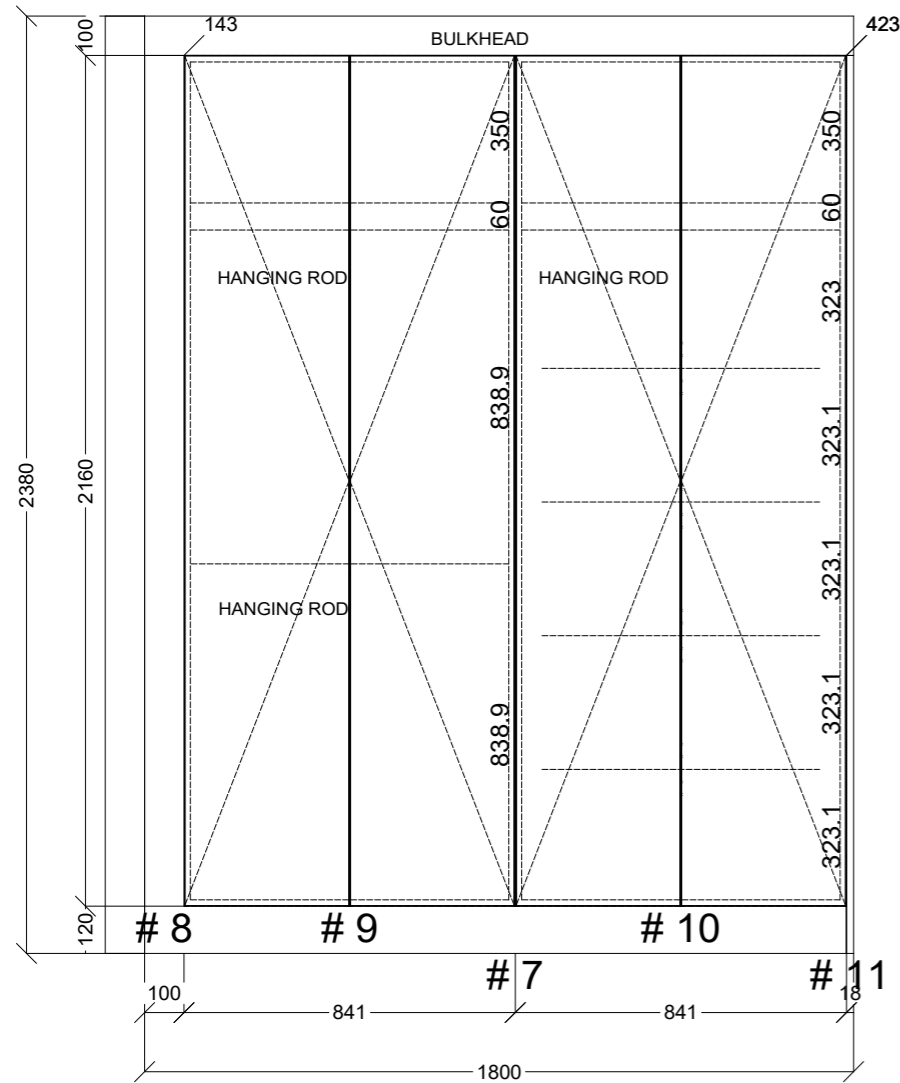

	Client: SAMANTHA TREVENEN		Door and panels style/colour: 2PAC DULUX WHITE ON WHITE		Sheet 1 of 2
	Room: HALLWAY	Benchtop Colour: N/A		Drawer slides: N/A	Carcass: WHITE HMR
	Date: 08/10/23	Address: 8 ENMORE CT CHELSEA HEIGHTS	Handles Item No: MILANO D 320MM MATT BLACK		Approved by:

	Client: SAMANTHA TREVENEN		Door and panels style/colour: POLYTEC NATURAL WHITE MATT		Sheet 2 of 2
	Room: ROBE	Benchtop Colour: N/A		Drawer slides: N/A	Carcass: WHITE HMR
	Date: 08/10/23	Address: 8 ENMORE CT CHELSEA HEIGHTS	Handles Item No: MILANO D 320MM MATT BLACK		Approved by: