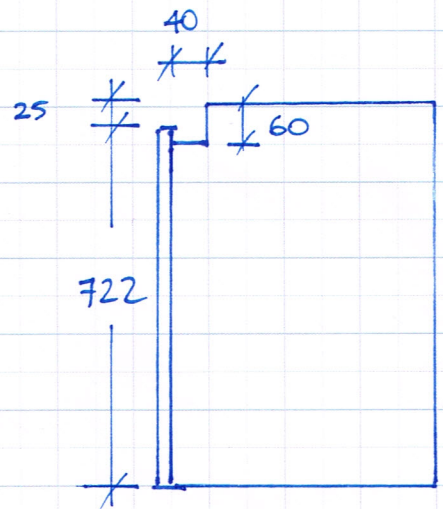

SIMON LAUNDRY.

16mm WHITE MELAMINE
FACINGS 16mm "CLASSIC WHITE MATT POLYTEC"

LINEN (x2) 2200 H x 627 W x 532 D.
 x2 DOORS. 4 HINGES 964 UP, ?, ?, 964 DOWN.
 x5 ADJ SHS.
 x4 DOORS 2200 x 311
 x1 SIEND 2320 x 550 15/1L
 x1 INFIL 2200 x 30 25/1L
 x1 CLEAT 2200 x 40
 x1 KICK 1284 x 120
 x1 BIHEAD 1265 x 120
 x1 BIHEAD 515 x 120.

BROOM (x1) 2040 H x 800 W x 582 D.
 x1 FIXED SHELF 300mm DOWN FROM TOP.
 x2 DOORS, 964 UP, EQ, EQ, 964 DOWN.
 DOORS 2040 x 397 2L/2S
 SIEND (x1) 2160 x 600 15/1L
 INFIL (x1) 2040 x 30 25/1L
 CLEAT (x1) 2040 x 40 -
 KICK (x1) 830 x 120 -

TROUGH (x1) 747 H x 880 W x 560 D.
 x1 ADJ SH.
 x2 DOORS 964 UP, 1214 DOWN
 25mm FINGER PULL

HAMPER (x1) 747 H x 450 W x 560 D.
 x1 DOOR.
 25mm FINGER PULL

x2 DOORS 722 x 438
 x1 DOOR 722 x 446.
 x1 SIEND 867 x 579 1L
 x1 INFIL 747 x 30 25/1L
 x1 CLEAT 747 x 40 -
 x1 KICK 1360 x 120.
 x1 FINGER 925 x 40 1L
 x1 FINGER 925 x 44 -