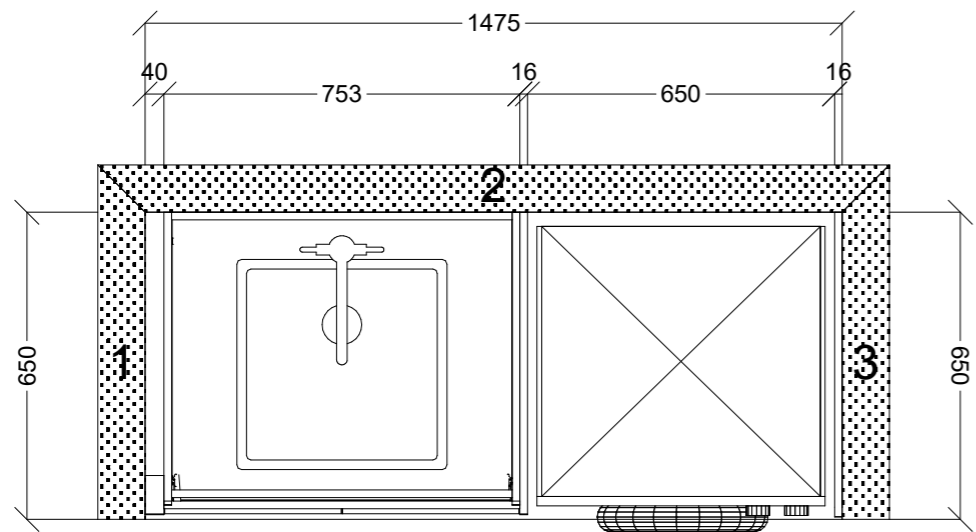

ISLAND FRONT

ISLAND REAR

	Client: MR AND MRS PELUSO		Door and panels style/colour: 2PAC VIVID WHITE SATIN		Sheet 3 of 5
	Room: KITCHEN	Benchtop Colour: 40MM LAVISTONE PORTLAND LS491	Drawer slides: BLUM ANTARO		Carcass: WHITE HMR
	Date: 13/10/23	Address: 53 LEEDS ST DONCASTER	Handles Item No: 45' FINGER PULL, 32MM WHITE LIP PULL TO TALL CAB		Approved by:

	Client: MR AND MRS PELUSO		Door and panels style/colour: 2PAC VIVID WHITE SATIN		Sheet 4 of 5
	Room: KITCHEN	Benchtop Colour: 40MM LAVISTONE PORTLAND LS491		Drawer slides: BLUM ANTARO	Carcass: WHITE HMR
	Date: 13/10/23	Address: 53 LEEDS ST DONCASTER		Handles Item No: 45' FINGER PULL, 32MM WHITE LIP PULL TO TALL CAB Approved by:	