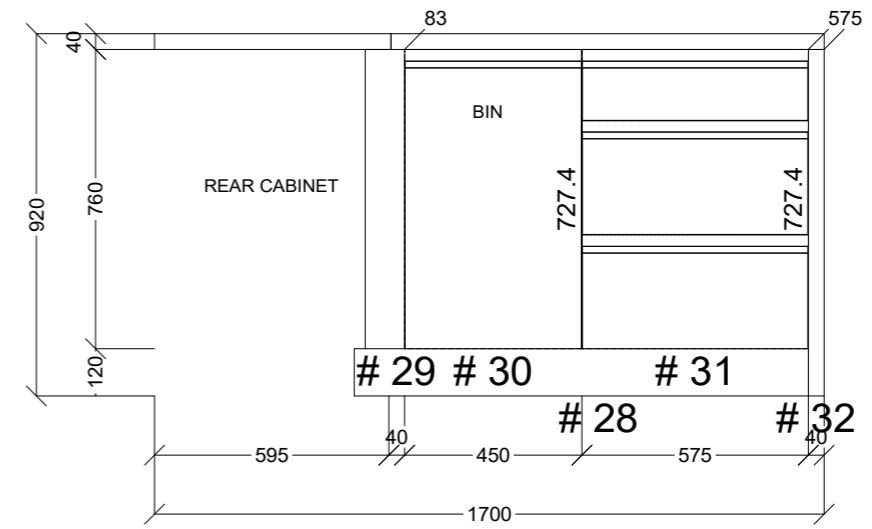

	Client: MR AND MRS PELUSO		Door and panels style/colour: 2PAC VIVID WHITE SATIN		Sheet 1 of 5
	Room: KITCHEN	Benchtop Colour: 40MM LAVISTONE PORTLAND LS491		Drawer slides: BLUM ANTARO	Carcass: WHITE HMR
	Date: 13/10/23	Address: 53 LEEDS ST DONCASTER		Handles Item No: 45' FINGER PULL, 32MM WHITE LIP PULL TO TALL CAB	Approved by:

 CONNECT KITCHENS	Client: MR AND MRS PELUSO		Door and panels style/colour: 2PAC VIVID WHITE SATIN		Sheet 2 of 5
	Room: KITCHEN	Benchtop Colour: 40MM LAVISTONE PORTLAND LS491	Drawer slides: BLUM ANTARO		Carcass: WHITE HMR
	Date: 13/10/23	Address: 53 LEEDS ST DONCASTER	Handles Item No: 45' FINGER PULL, 32MM WHITE LIP PULL TO TALL CAB		Approved by:

ISLAND FRONT

ISLAND REAR

	Client: MR AND MRS PELUSO		Door and panels style/colour: 2PAC VIVID WHITE SATIN		Sheet 3 of 5
	Room: KITCHEN	Benchtop Colour: 40MM LAVISTONE PORTLAND LS491	Drawer slides: BLUM ANTARO		Carcass: WHITE HMR
	Date: 13/10/23	Address: 53 LEEDS ST DONCASTER	Handles Item No: 45' FINGER PULL, 32MM WHITE LIP PULL TO TALL CAB		Approved by:

	Client: MR AND MRS PELUSO		Door and panels style/colour: 2PAC VIVID WHITE SATIN		Sheet 4 of 5
	Room: KITCHEN	Benchtop Colour: 40MM LAVISTONE PORTLAND LS491		Drawer slides: BLUM ANTARO	Carcass: WHITE HMR
	Date: 13/10/23	Address: 53 LEEDS ST DONCASTER		Handles Item No: 45' FINGER PULL, 32MM WHITE LIP PULL TO TALL CAB Approved by:	