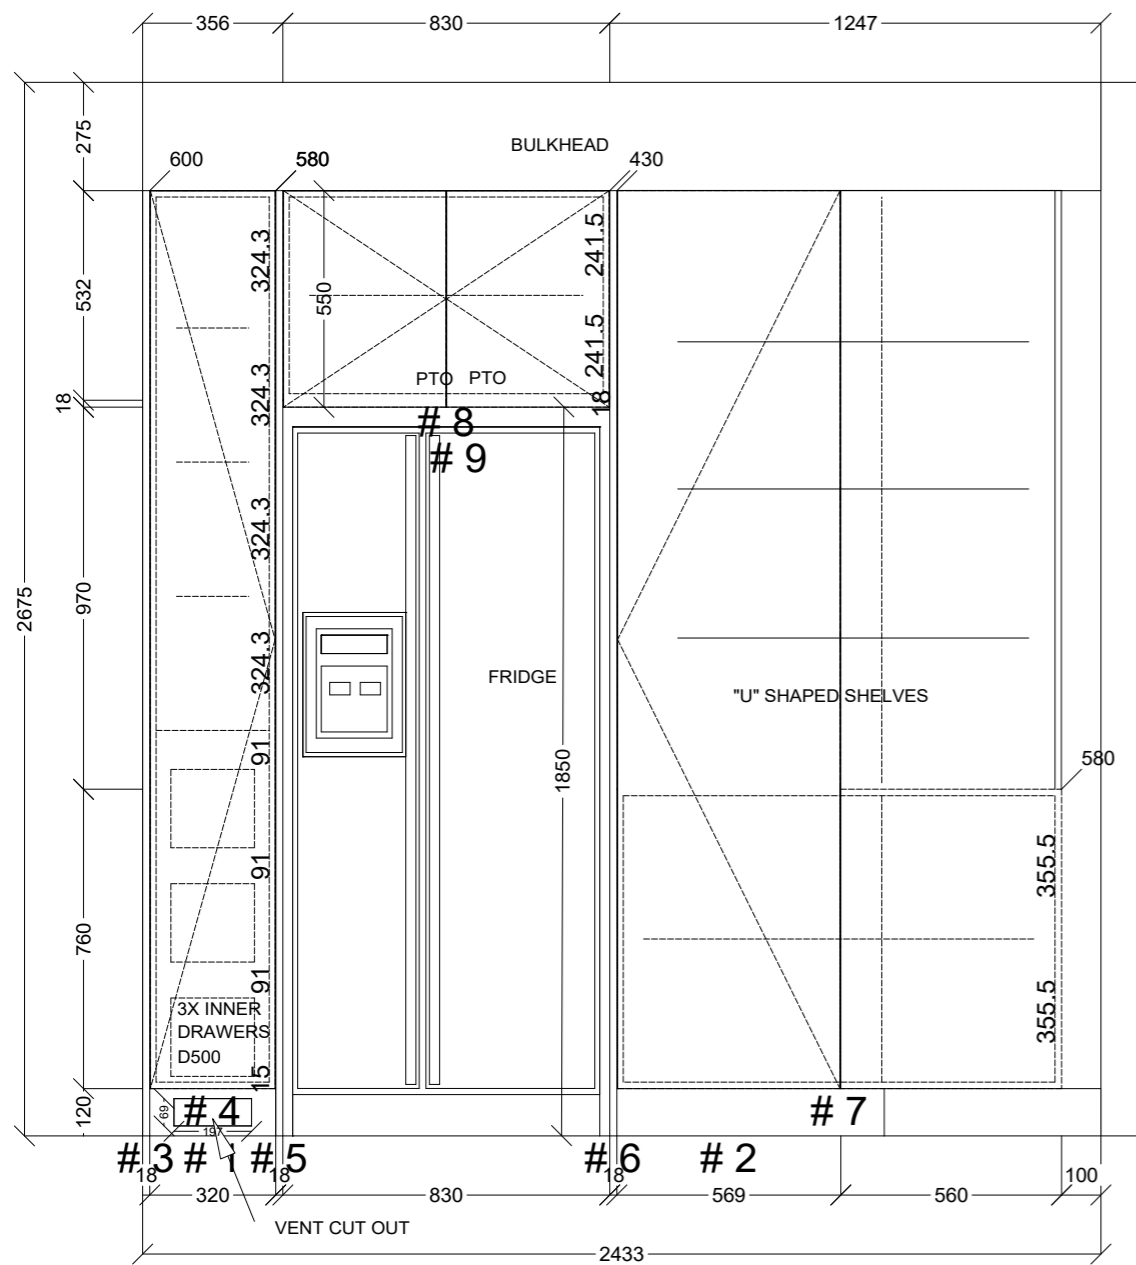

	Client: MR AND MRS PELUSO		Door and panels style/colour: 2PAC VIVID WHITE SATIN		Sheet 1 of 5
	Room: KITCHEN	Benchtop Colour: 40MM LAVISTONE PORTLAND LS491		Drawer slides: BLUM ANTARO	Carcass: WHITE HMR
	Date: 13/10/23	Address: 53 LEEDS ST DONCASTER		Handles Item No: 45' FINGER PULL, 32MM WHITE LIP PULL TO TALL CAB	Approved by:

 CONNECT KITCHENS	Client: MR AND MRS PELUSO		Door and panels style/colour: 2PAC VIVID WHITE SATIN		Sheet 2 of 5
	Room: KITCHEN	Benchtop Colour: 40MM LAVISTONE PORTLAND LS491	Drawer slides: BLUM ANTARO		Carcass: WHITE HMR
	Date: 13/10/23	Address: 53 LEEDS ST DONCASTER	Handles Item No: 45' FINGER PULL, 32MM WHITE LIP PULL TO TALL CAB		Approved by:

ISLAND FRONT

ISLAND REAR

	Client: MR AND MRS PELUSO		Door and panels style/colour: 2PAC VIVID WHITE SATIN		Sheet 3 of 5
	Room: KITCHEN	Benchtop Colour: 40MM LAVISTONE PORTLAND LS491	Drawer slides: BLUM ANTARO		Carcass: WHITE HMR
	Date: 13/10/23	Address: 53 LEEDS ST DONCASTER	Handles Item No: 45' FINGER PULL, 32MM WHITE LIP PULL TO TALL CAB		Approved by:

	Client: MR AND MRS PELUSO		Door and panels style/colour: 2PAC VIVID WHITE SATIN		Sheet 4 of 5
	Room: KITCHEN	Benchtop Colour: 40MM LAVISTONE PORTLAND LS491		Drawer slides: BLUM ANTARO	Carcass: WHITE HMR
	Date: 13/10/23	Address: 53 LEEDS ST DONCASTER		Handles Item No: 45' FINGER PULL, 32MM WHITE LIP PULL TO TALL CAB Approved by:	