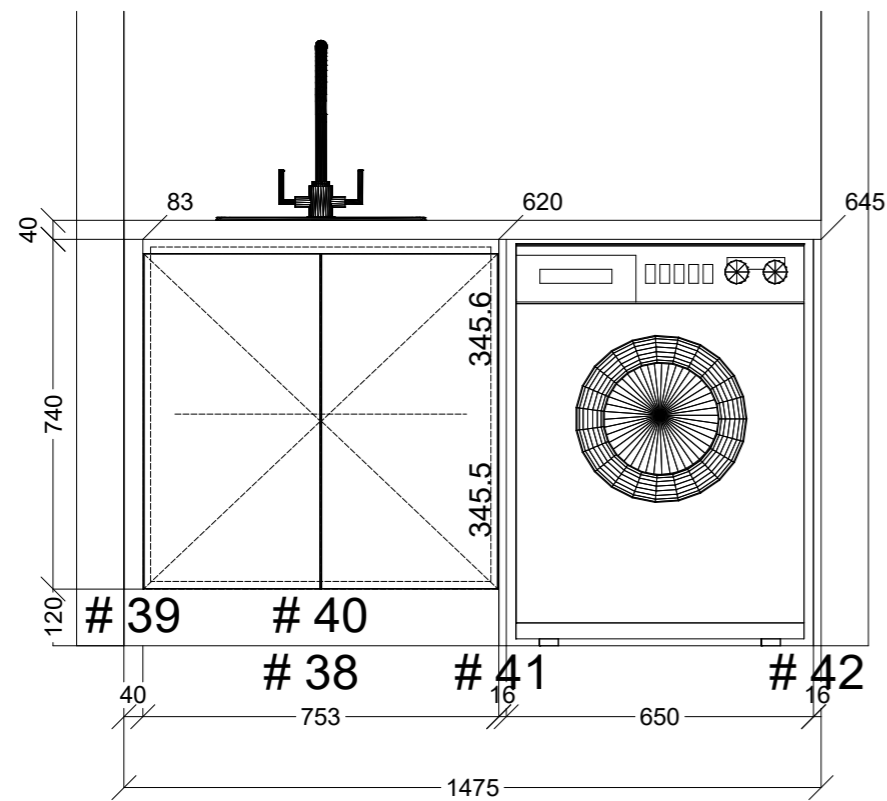

ISLAND FRONT

ISLAND REAR

	Client: MR AND MRS PELUSO		Door and panels style/colour: 2PAC VIVID WHITE SATIN		Sheet 3 of 5
	Room: KITCHEN	Benchtop Colour: 40MM LAVISTONE PORTLAND LS491	Drawer slides: BLUM ANTARO		Carcass: WHITE HMR
	Date: 13/10/23	Address: 53 LEEDS ST DONCASTER	Handles Item No: 45' FINGER PULL, 32MM WHITE LIP PULL TO TALL CAB		Approved by:

	Client: MR AND MRS PELUSO		Door and panels style/colour: 2PAC VIVID WHITE SATIN		Sheet 4 of 5
	Room: KITCHEN	Benchtop Colour: 40MM LAVISTONE PORTLAND LS491		Drawer slides: BLUM ANTARO	Carcass: WHITE HMR
	Date: 13/10/23	Address: 53 LEEDS ST DONCASTER		Handles Item No: 45' FINGER PULL, 32MM WHITE LIP PULL TO TALL CAB Approved by:	

	Client: MR AND MRS PELUSO		Door and panels style/colour: POLYTEC CLASSIC WHITE		Sheet 5 of 5
	Room: LAUNDRY	Benchtop Colour: 40MM LAVISTONE PORTLAND LS491	Drawer slides: N/A		Carcass: WHITE HMR
	Date: 13/10/23	Address: 53 LEEDS ST DONCASTER	Handles Item No: 45' FINGER PULL		Approved by: