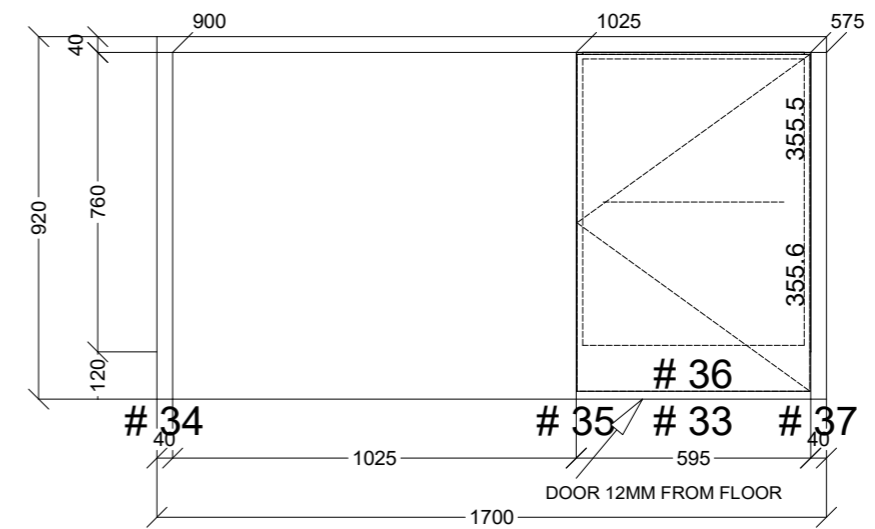

	Client: MR AND MRS PELUSO		Door and panels style/colour: 2PAC VIVID WHITE SATIN		Sheet 1 of 5
	Room: KITCHEN	Benchtop Colour: 40MM LAVISTONE PORTLAND LS491		Drawer slides: BLUM ANTARO	Carcass: WHITE HMR
	Date: 13/10/23	Address: 53 LEEDS ST DONCASTER		Handles Item No: 45' FINGER PULL, 32MM WHITE LIP PULL TO TALL CAB	Approved by:

 CONNECT KITCHENS	Client: MR AND MRS PELUSO		Door and panels style/colour: 2PAC VIVID WHITE SATIN		Sheet 2 of 5
	Room: KITCHEN	Benchtop Colour: 40MM LAVISTONE PORTLAND LS491	Drawer slides: BLUM ANTARO		Carcass: WHITE HMR
	Date: 13/10/23	Address: 53 LEEDS ST DONCASTER	Handles Item No: 45' FINGER PULL, 32MM WHITE LIP PULL TO TALL CAB		Approved by:

ISLAND FRONT

ISLAND REAR

	Client: MR AND MRS PELUSO		Door and panels style/colour: 2PAC VIVID WHITE SATIN		Sheet 3 of 5
	Room: KITCHEN	Benchtop Colour: 40MM LAVISTONE PORTLAND LS491	Drawer slides: BLUM ANTARO		Carcass: WHITE HMR
	Date: 13/10/23	Address: 53 LEEDS ST DONCASTER	Handles Item No: 45' FINGER PULL, 32MM WHITE LIP PULL TO TALL CAB		Approved by:

	Client: MR AND MRS PELUSO		Door and panels style/colour: 2PAC VIVID WHITE SATIN		Sheet 4 of 5
	Room: KITCHEN	Benchtop Colour: 40MM LAVISTONE PORTLAND LS491		Drawer slides: BLUM ANTARO	Carcass: WHITE HMR
	Date: 13/10/23	Address: 53 LEEDS ST DONCASTER		Handles Item No: 45' FINGER PULL, 32MM WHITE LIP PULL TO TALL CAB Approved by:	