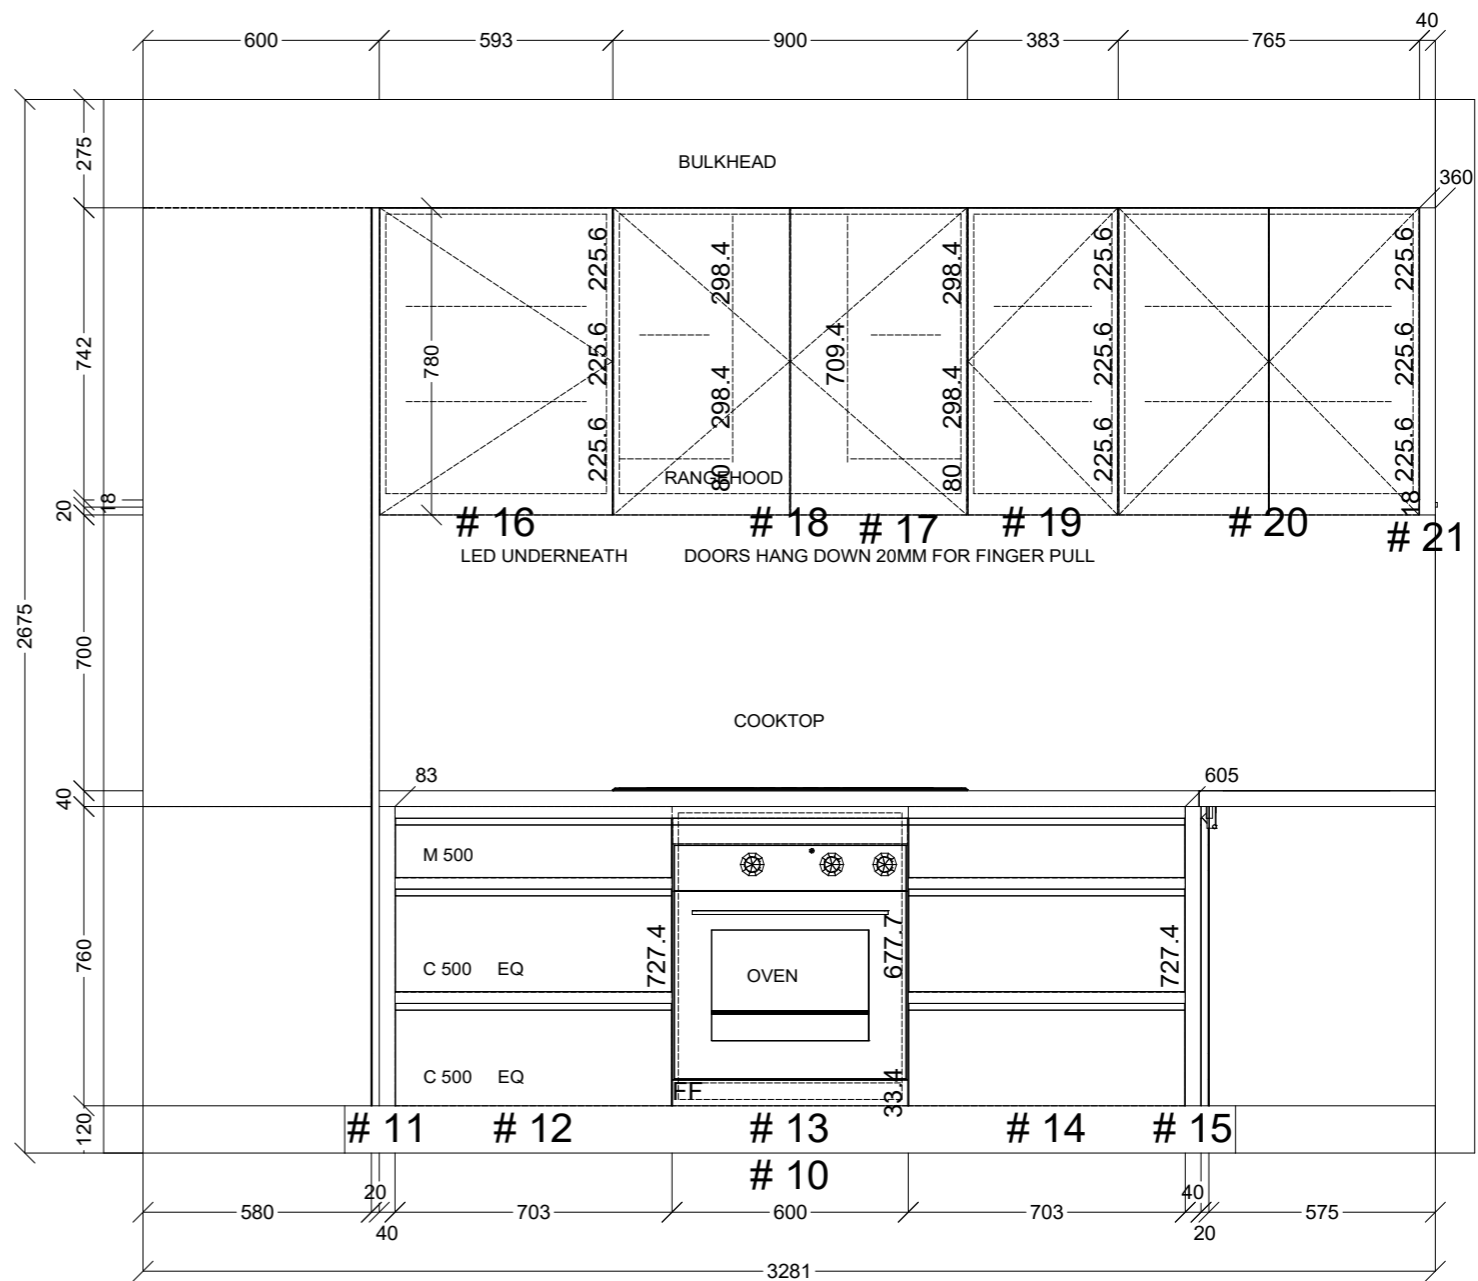

	Client: MR AND MRS PELUSO		Door and panels style/colour: 2PAC VIVID WHITE SATIN		Sheet 1 of 5
	Room: KITCHEN	Benchtop Colour: 40MM LAVISTONE PORTLAND LS491		Drawer slides: BLUM ANTARO	Carcass: WHITE HMR
	Date: 13/10/23	Address: 53 LEEDS ST DONCASTER		Handles Item No: 45' FINGER PULL, 32MM WHITE LIP PULL TO TALL CAB	Approved by:

 CONNECT KITCHENS	Client: MR AND MRS PELUSO		Door and panels style/colour: 2PAC VIVID WHITE SATIN		Sheet 2 of 5
	Room: KITCHEN	Benchtop Colour: 40MM LAVISTONE PORTLAND LS491	Drawer slides: BLUM ANTARO		Carcass: WHITE HMR
	Date: 13/10/23	Address: 53 LEEDS ST DONCASTER	Handles Item No: 45' FINGER PULL, 32MM WHITE LIP PULL TO TALL CAB		Approved by:

ISLAND FRONT

ISLAND REAR

	Client: MR AND MRS PELUSO		Door and panels style/colour: 2PAC VIVID WHITE SATIN		Sheet 3 of 5
	Room: KITCHEN	Benchtop Colour: 40MM LAVISTONE PORTLAND LS491	Drawer slides: BLUM ANTARO		Carcass: WHITE HMR
	Date: 13/10/23	Address: 53 LEEDS ST DONCASTER	Handles Item No: 45' FINGER PULL, 32MM WHITE LIP PULL TO TALL CAB		Approved by:

	Client: MR AND MRS PELUSO		Door and panels style/colour: 2PAC VIVID WHITE SATIN		Sheet 4 of 5
	Room: KITCHEN	Benchtop Colour: 40MM LAVISTONE PORTLAND LS491		Drawer slides: BLUM ANTARO	Carcass: WHITE HMR
	Date: 13/10/23	Address: 53 LEEDS ST DONCASTER		Handles Item No: 45' FINGER PULL, 32MM WHITE LIP PULL TO TALL CAB Approved by:	