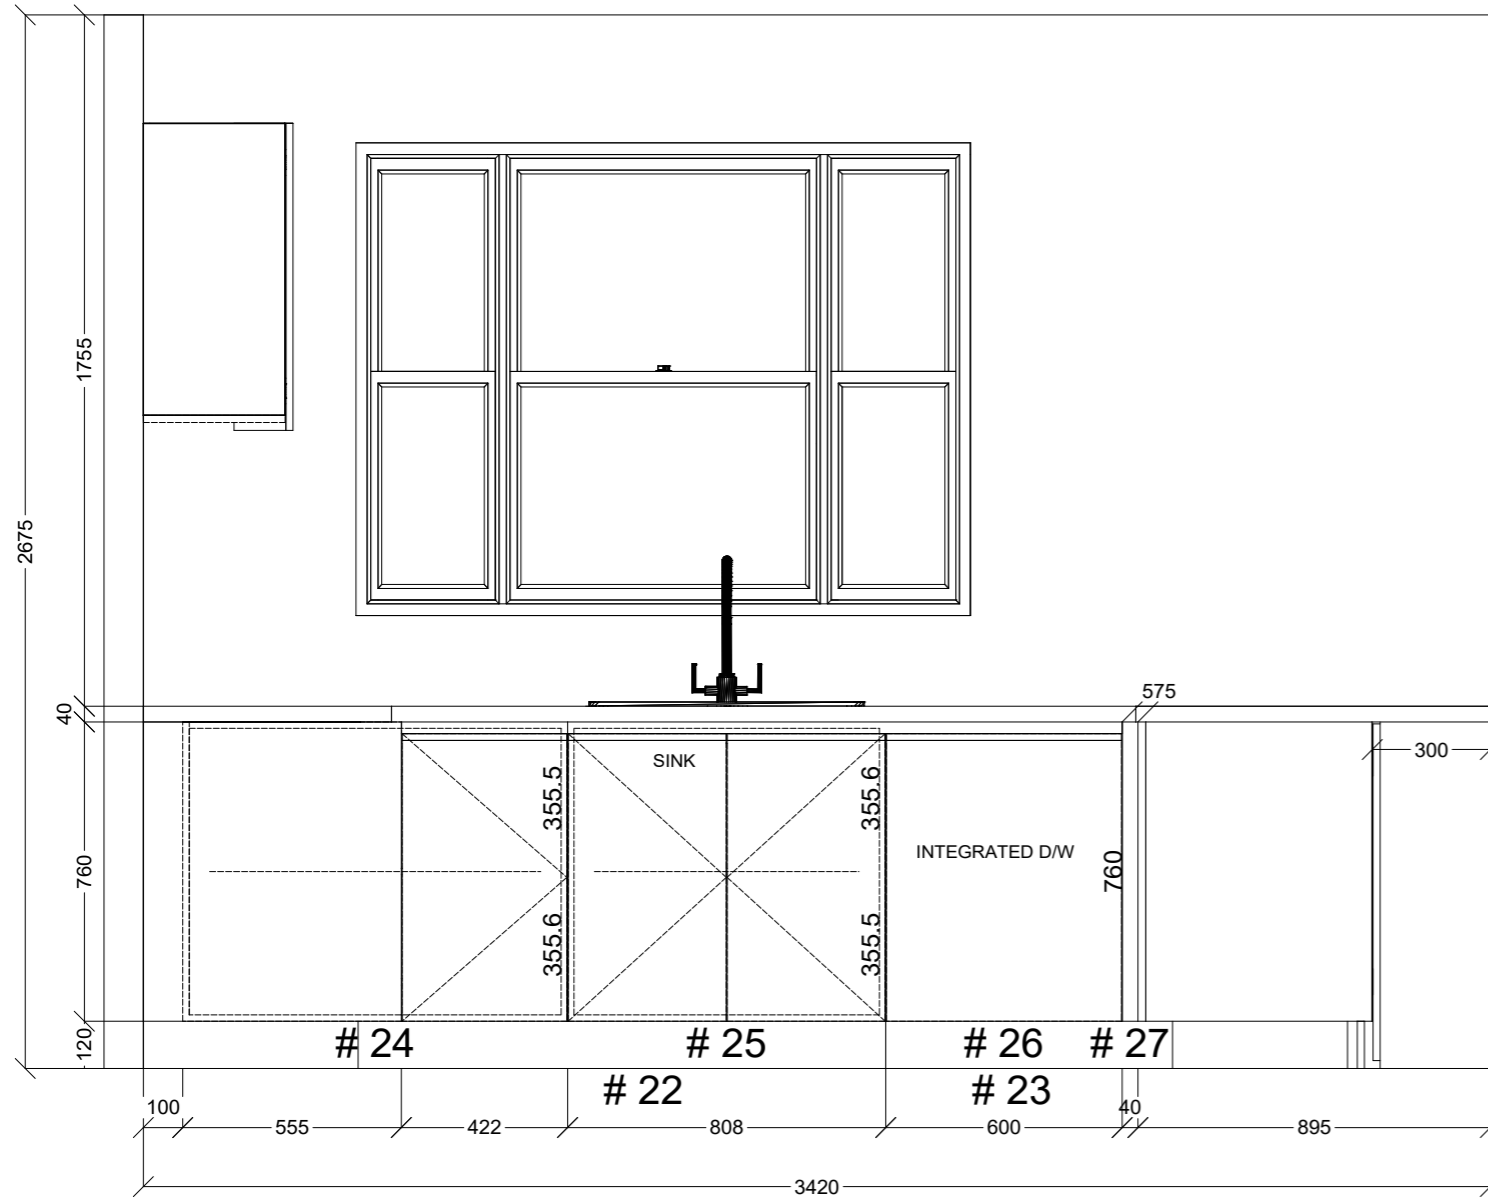

	Client: MR AND MRS PELUSO		Door and panels style/colour: 2PAC VIVID WHITE SATIN		Sheet 1 of 5
	Room: KITCHEN	Benchtop Colour: 40MM LAVISTONE PORTLAND LS491		Drawer slides: BLUM ANTARO	Carcass: WHITE HMR
	Date: 13/10/23	Address: 53 LEEDS ST DONCASTER		Handles Item No: 45' FINGER PULL, 32MM WHITE LIP PULL TO TALL CAB	Approved by:

 CONNECT KITCHENS	Client: MR AND MRS PELUSO		Door and panels style/colour: 2PAC VIVID WHITE SATIN		Sheet 2 of 5
	Room: KITCHEN	Benchtop Colour: 40MM LAVISTONE PORTLAND LS491	Drawer slides: BLUM ANTARO		Carcass: WHITE HMR
	Date: 13/10/23	Address: 53 LEEDS ST DONCASTER	Handles Item No: 45' FINGER PULL, 32MM WHITE LIP PULL TO TALL CAB		Approved by:

ISLAND FRONT

ISLAND REAR

	Client: MR AND MRS PELUSO		Door and panels style/colour: 2PAC VIVID WHITE SATIN		Sheet 3 of 5
	Room: KITCHEN	Benchtop Colour: 40MM LAVISTONE PORTLAND LS491	Drawer slides: BLUM ANTARO		Carcass: WHITE HMR
	Date: 13/10/23	Address: 53 LEEDS ST DONCASTER	Handles Item No: 45' FINGER PULL, 32MM WHITE LIP PULL TO TALL CAB		Approved by:

	Client: MR AND MRS PELUSO		Door and panels style/colour: 2PAC VIVID WHITE SATIN		Sheet 4 of 5
	Room: KITCHEN	Benchtop Colour: 40MM LAVISTONE PORTLAND LS491		Drawer slides: BLUM ANTARO	Carcass: WHITE HMR
	Date: 13/10/23	Address: 53 LEEDS ST DONCASTER		Handles Item No: 45' FINGER PULL, 32MM WHITE LIP PULL TO TALL CAB Approved by:	