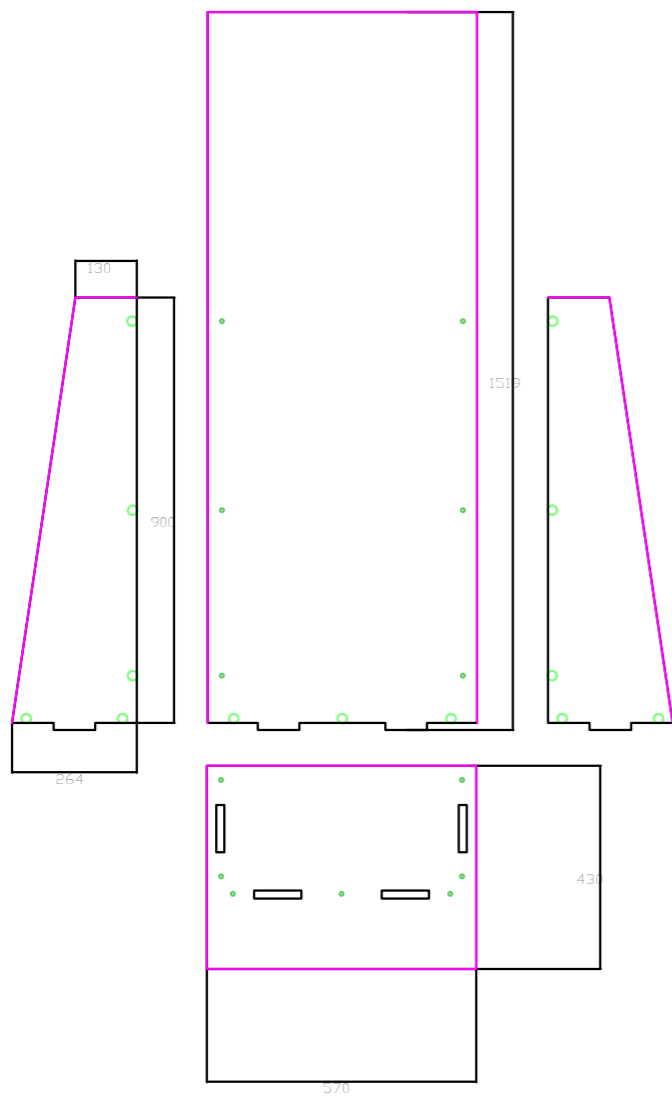

DO NOT MEASURE FROM DRAWING

TOP VIEW

ISOMETRIC VIEW

FRONT VIEW

SIDE VIEW

16mm black P/B structure

REVISION	REVISION	CHANGES MADE	DRAWN BY	DATE	CHK'D BY	DATE
ALL MEASUREMENTS ARE IN MILLIMETERS						
LAST SAVED BY						
MC						

A3

SHEET 1 OF 1

SCALE: 1:20

DESCRIPTION:	PART NUMBER:
MATERIAL: 16mm black p/b	
FINISH:	
JOB NAME:	
DRAWN DATE: 20/10/2023	LAST SAVED DATE: 20/10/2023

GREEN - CAM CONECTOR  
 PINK - NEED TO EDGED

×3 SET PER 36X18  
 UFO TO SUPPLY STOCK  
 QTY 50 SETS NEEDED -  
 17 SHEETS IN 3600X1800