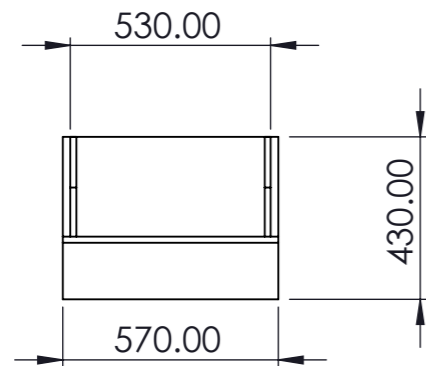

DO NOT MEASURE FROM DRAWING

TOP VIEW

ISOMETRIC VIEW

FRONT VIEW

SIDE VIEW

16mm black P/B structure

REVISION	REVISION	CHANGES MADE	DRAWN BY	DATE	CHK'D BY	DATE
ALL MEASUREMENTS ARE IN MILLIMETERS						
LAST SAVED BY						
MC						

A3

SHEET 1 OF 1

SCALE: 1:20

DESCRIPTION:	PART NUMBER:
MATERIAL: 16mm black p/b	
FINISH:	
JOB NAME:	
DRAWN DATE: 20/10/2023	LAST SAVED DATE: 20/10/2023

GREEN - CAM CONECTOR  
 PINK - NEED TO EDGED

×3 SET PER 36X18  
 UFO TO SUPPLY STOCK  
 QTY 50 SETS NEEDED -  
 17 SHEETS IN 3600X1800