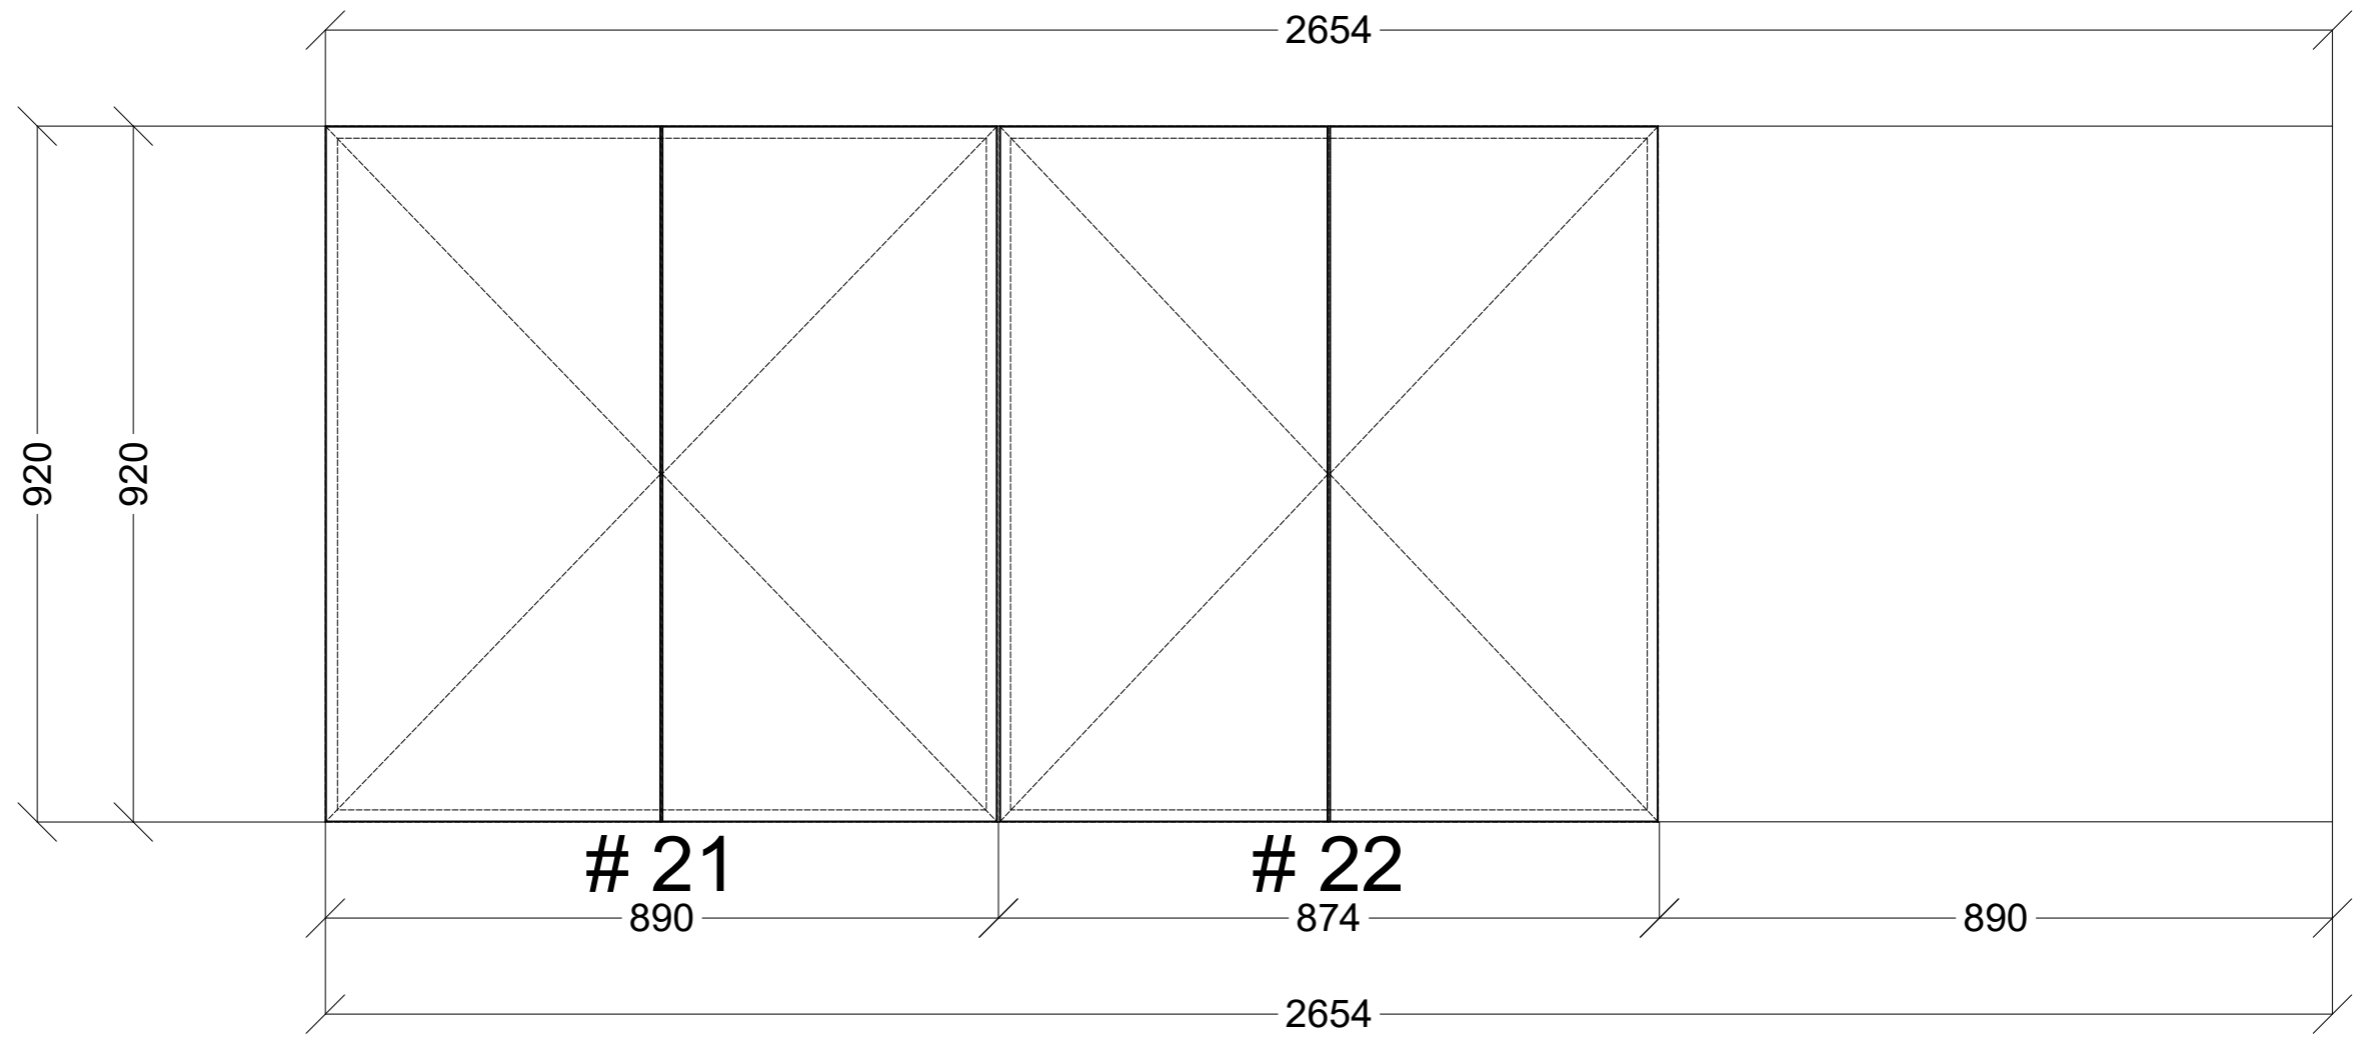

Client:		Door and panels style/colour: WHITE HMR		Sheet 5 of 5
	Room: MUSIC ROOM 2ND CAMPUS	Benchtop Colour: N/A		Drawer slides: N/A	Carcass: WHITE HMR
	Date: 27/10/23	Address: MCKINNON		Handles Item No: TBA	Approved by: