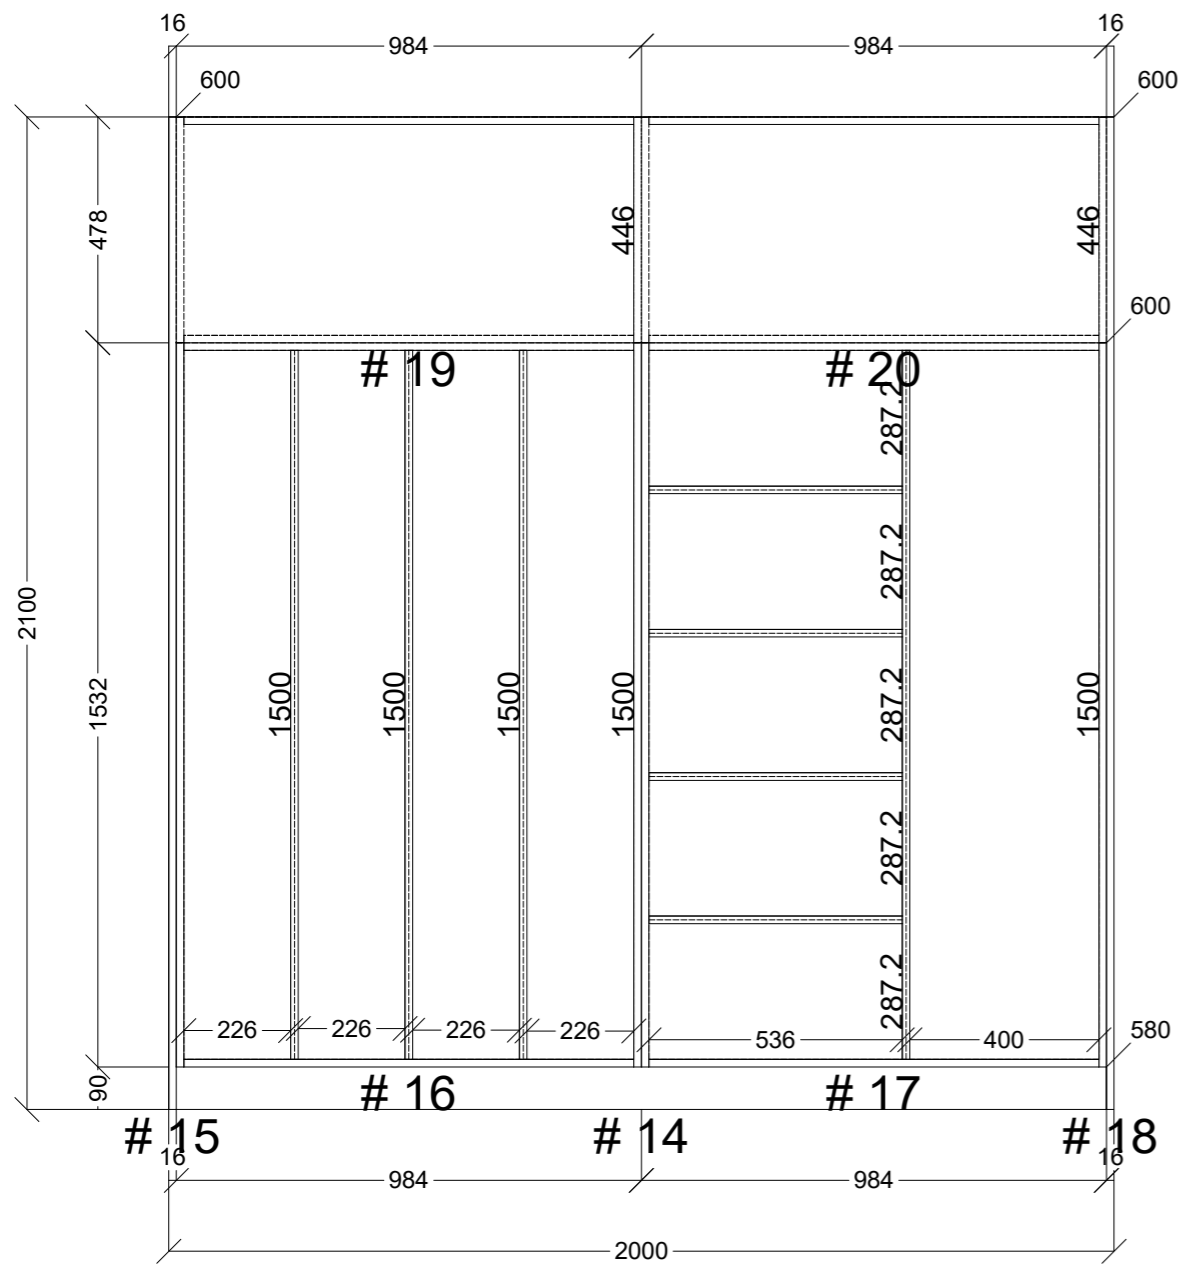

Client:		Door and panels style/colour: WHITE HMR		Sheet 4 of 5
	Room: MUSIC ROOM 2ND CAMPUS		Benchtop Colour: N/A		Drawer slides: N/A
	Carcass: WHITE HMR		Date: 27/10/23		Address: MCKINNON
Handles Item No: TBA		Approved by: