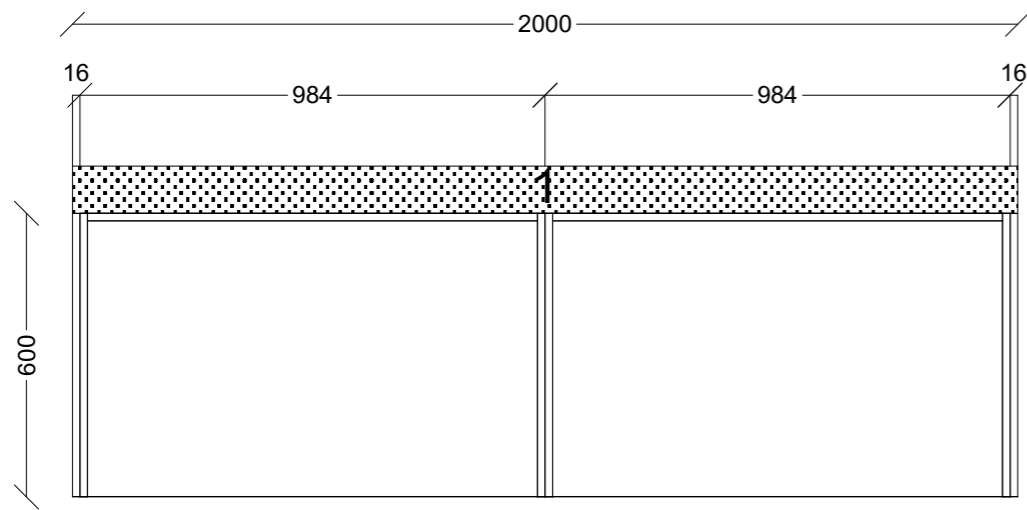

Client:		Door and panels style/colour: WHITE HMR		Sheet 4 of 5
	Room: MUSIC ROOM 2ND CAMPUS		Benchtop Colour: N/A		Drawer slides: N/A
	Carcass: WHITE HMR		Date: 27/10/23		Address: MCKINNON
Handles Item No: TBA		Approved by: