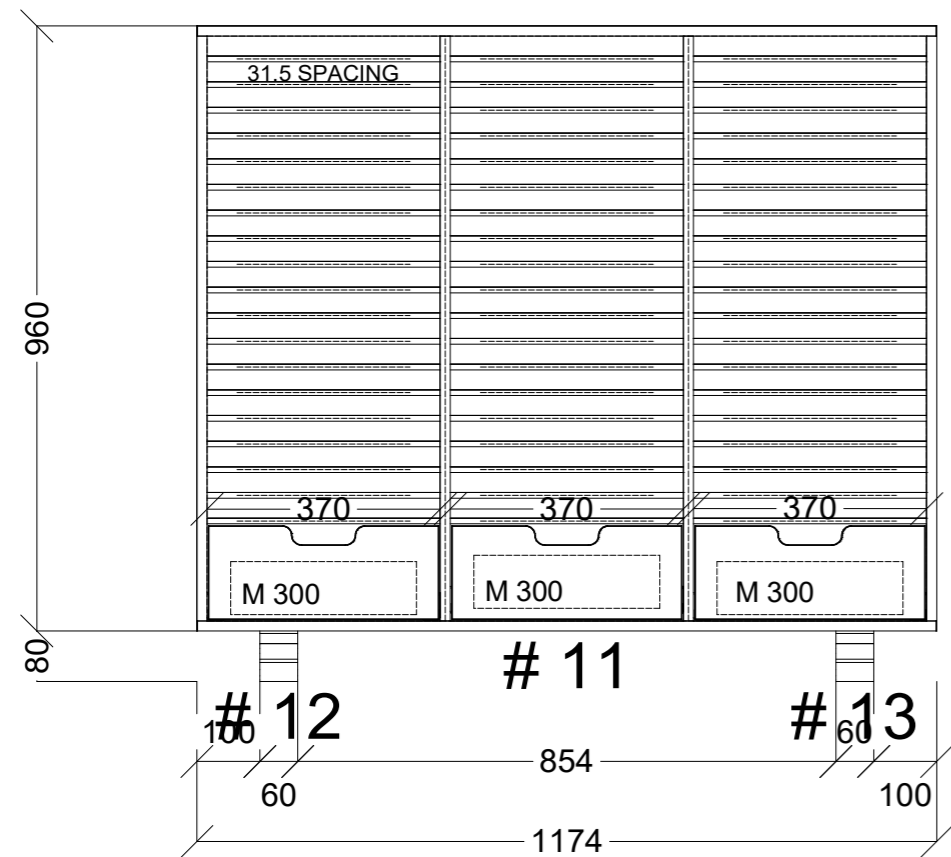

REBATED PULL OUT SHELVES

	Client:		Door and panels style/colour: WHITE HMR		Sheet 3 of 5
	Room: MUSIC ROOM	Benchtop Colour: N/A		Drawer slides: N/A	Carcass: WHITE HMR
	Date: 27/10/23	Address: MCKINNON		Handles Item No: TBA	Approved by: