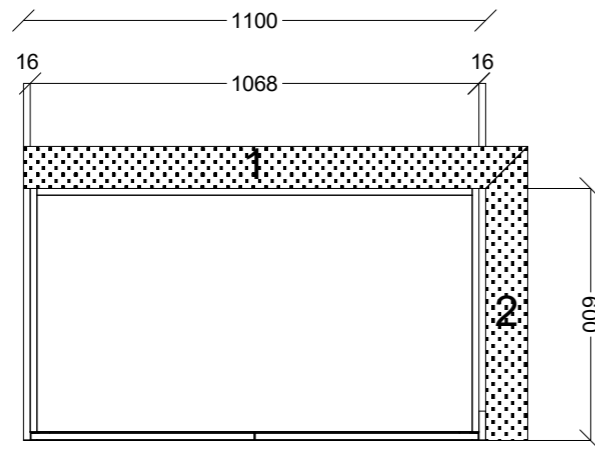

	Client:		Door and panels style/colour: WHITE HMR			Sheet 1 of 5
	Room: MUSIC ROOM		Benchtop Colour: N/A		Drawer slides: N/A	Carcass: WHITE HMR
	Date: 27/10/23	Address: MCKINNON		Handles Item No: TBA		Approved by:

	Client:		Door and panels style/colour: WHITE HMR		Sheet 2 of 5
	Room: MUSIC ROOM	Benchtop Colour: N/A		Drawer slides: N/A	Carcass: WHITE HMR
	Date: 27/10/23	Address: MCKINNON	Handles Item No: TBA		Approved by: