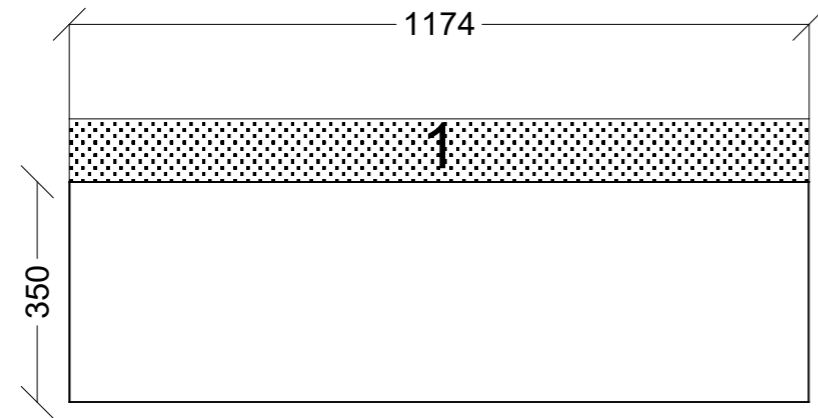

REBATED PULL OUT SHELVES

	Client:		Door and panels style/colour: WHITE HMR		Sheet 3 of 5
	Room: MUSIC ROOM	Benchtop Colour: N/A		Drawer slides: N/A	Carcass: WHITE HMR
	Date: 27/10/23	Address: MCKINNON		Handles Item No: TBA	Approved by: