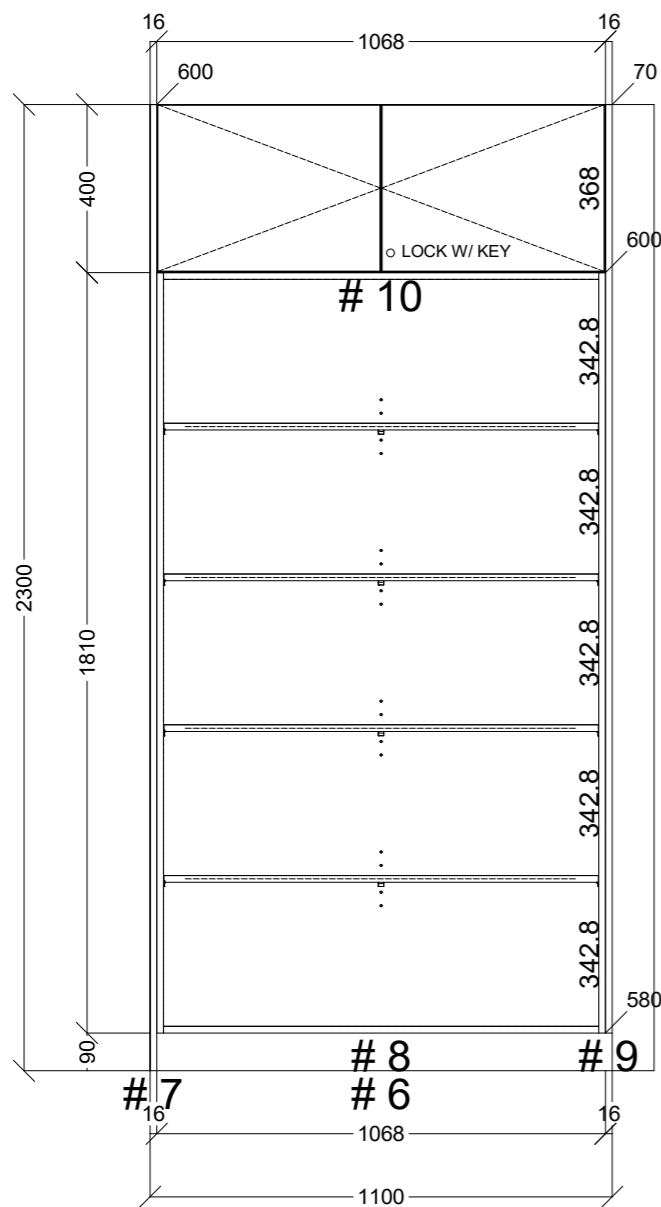

	Client:		Door and panels style/colour: WHITE HMR			Sheet 1 of 5
	Room: MUSIC ROOM		Benchtop Colour: N/A		Drawer slides: N/A	Carcass: WHITE HMR
	Date: 27/10/23	Address: MCKINNON		Handles Item No: TBA		Approved by:

	Client:		Door and panels style/colour: WHITE HMR		Sheet 2 of 5
	Room: MUSIC ROOM	Benchtop Colour: N/A		Drawer slides: N/A	Carcass: WHITE HMR
	Date: 27/10/23	Address: MCKINNON	Handles Item No: TBA		Approved by: