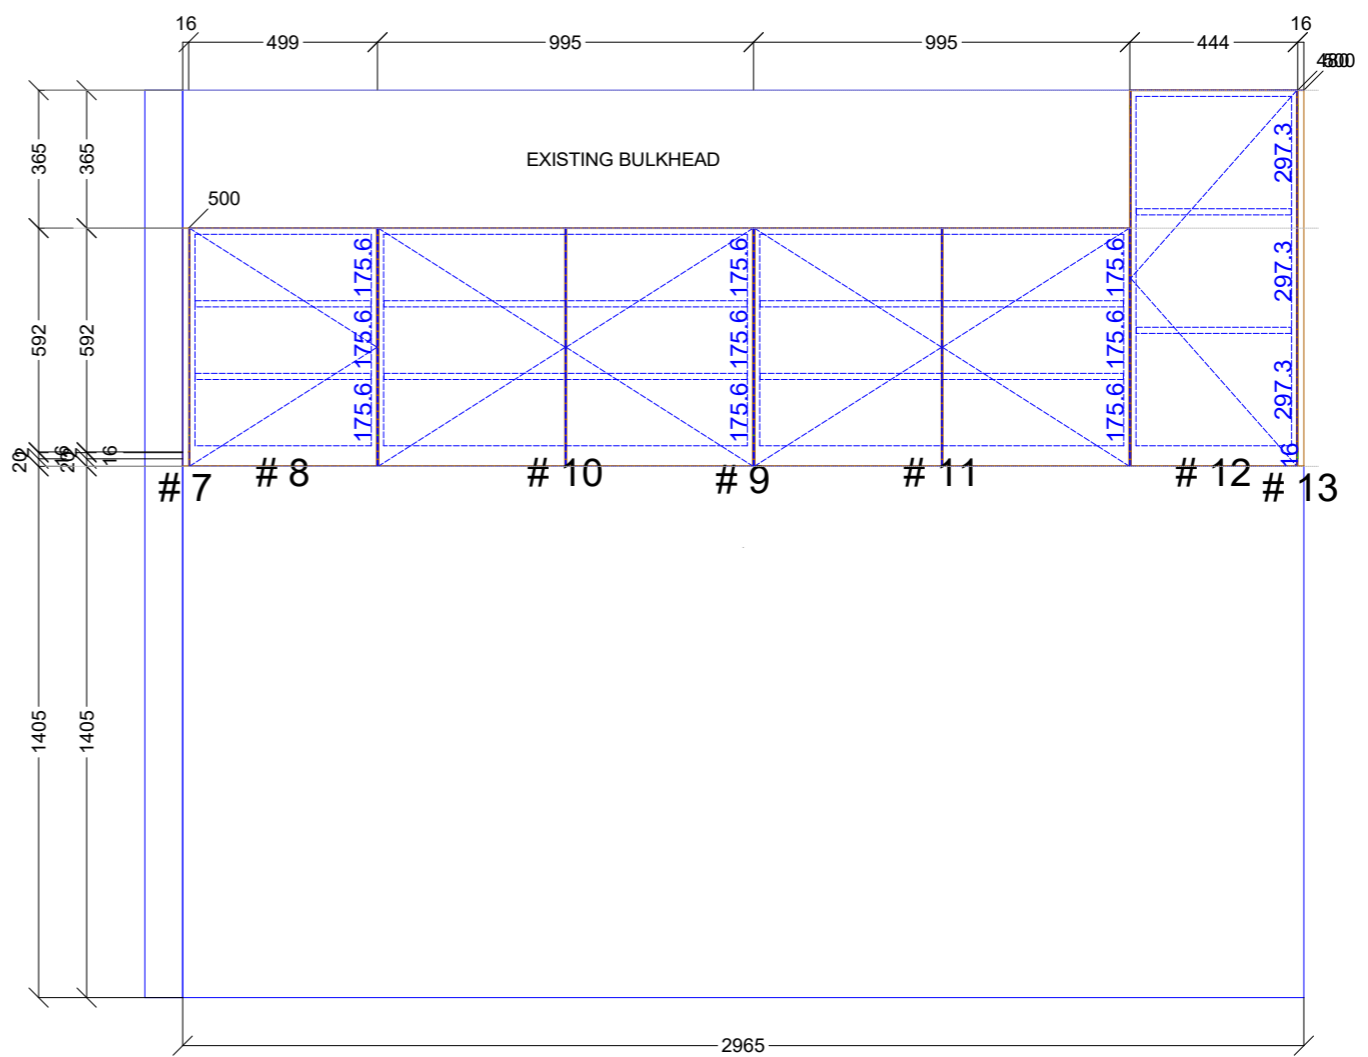

GARAGE CABINETS

GARAGE CABINETS

Elevation A

GARAGE

Elevation A

OHEAD CABINETS

Room: GARAGE
 Client:
 Address: 29 SEA PARADE MENTONE
 Date: 31/10/23

Doors and panels: 16MM Polar white mat
 Bench top: NA
 Carcass: white melamine
 Draw Slides: NA
 Handles: Push to open

Scale: 1:25
 Drawn by: SR

Approved by:
 Sheet 1 of 2

Room: GARAGE

Client:
Address: 29 SEA PARADE MENTONE
Date: 31/10/23

Doors and panels: 18MM PFB TO MATCH ROBES
Bench top:
Carcass: white melamine
Draw Slides:
Handles: TBC

Scale: 1:25

Drawn by: SR

Approved by:

Sheet 2 of 2