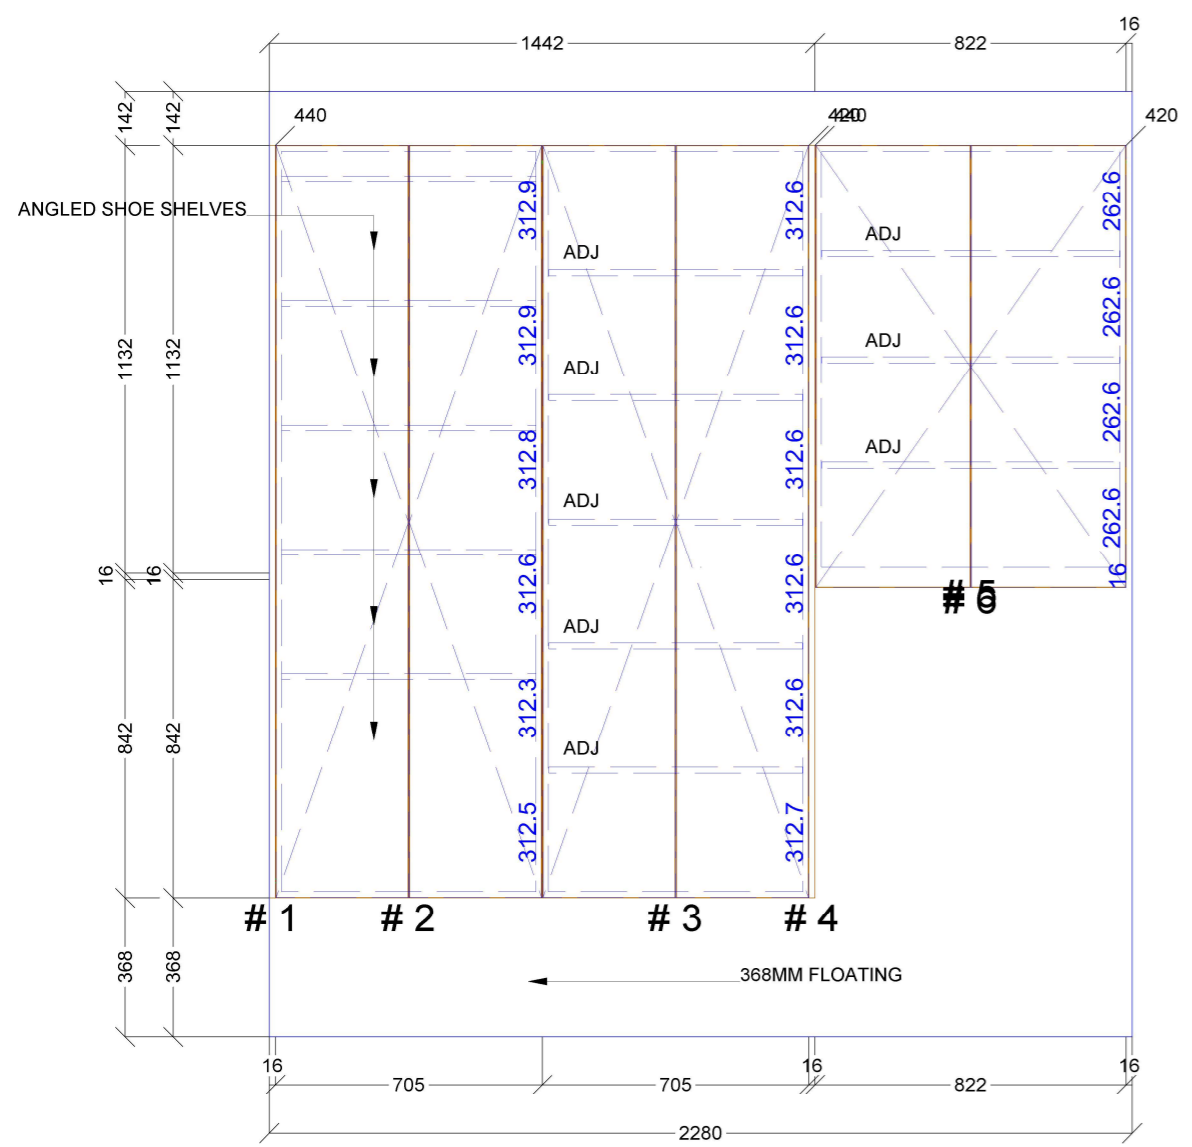

GARAGE CABINETS

GARAGE CABINETS

Elevation A

GARAGE

Elevation A

OHEAD CABINETS

Room: GARAGE
 Client:
 Address: 29 SEA PARADE MENTONE
 Date: 31/10/23

Doors and panels: 16MM Polar white mat
 Bench top: NA
 Carcass: white melamine
 Draw Slides: NA
 Handles: Push to open

Scale: 1:25
 Drawn by: SR

Approved by:
 Sheet 1 of 2

Room: GARAGE

Client:
Address: 29 SEA PARADE MENTONE
Date: 31/10/23

Doors and panels: 18MM PFB TO MATCH ROBES
Bench top:
Carcass: white melamine
Draw Slides:
Handles: TBC

Scale: 1:25

Drawn by: SR

Approved by:

Sheet 2 of 2