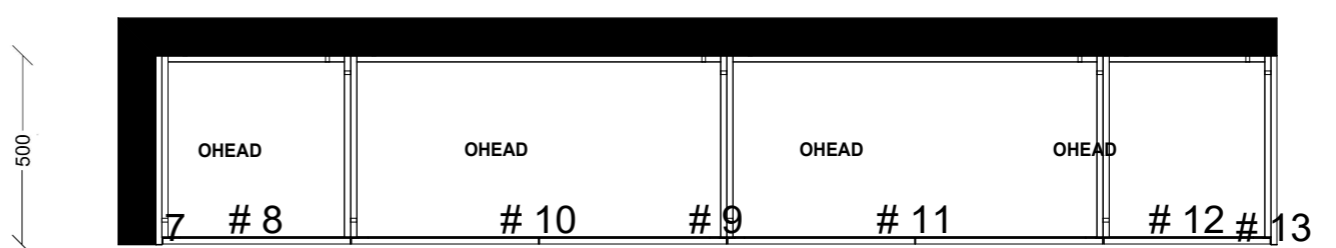

GARAGE CABINETS

GARAGE CABINETS

Elevation A

GARAGE

Elevation A

OHEAD CABINETS

Room: GARAGE
 Client:
 Address: 29 SEA PARADE MENTONE
 Date: 31/10/23

Doors and panels: 16MM Polar white mat
 Bench top: NA
 Carcass: white melamine
 Draw Slides: NA
 Handles: Push to open

Scale: 1:25
 Drawn by: SR

Approved by:
 Sheet 1 of 2

Room: GARAGE

Client:
Address: 29 SEA PARADE MENTONE
Date: 31/10/23

Doors and panels: 18MM PFB TO MATCH ROBES
Bench top:
Carcass: white melamine
Draw Slides:
Handles: TBC

Scale: 1:25

Drawn by: SR

Approved by:

Sheet 2 of 2