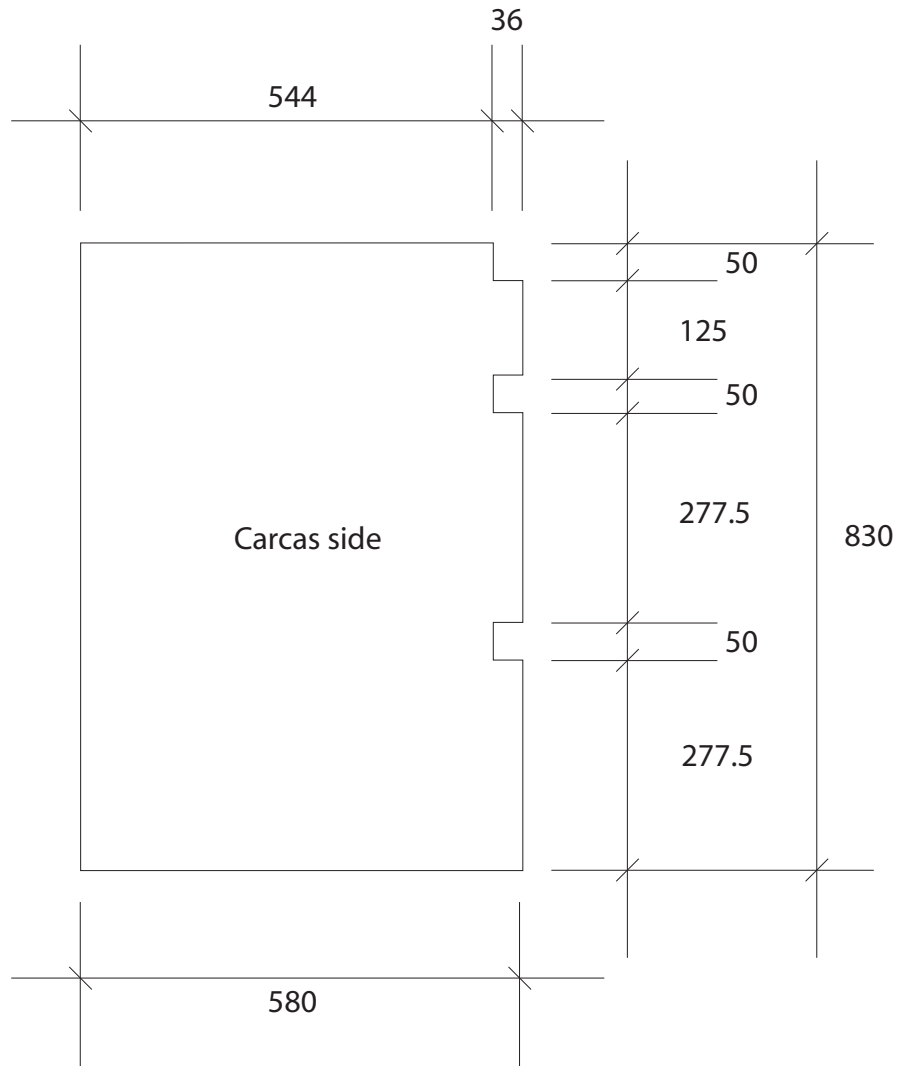

Special 1
Base 3 draw finger pull (W681)

Draw / WT Ultraslim