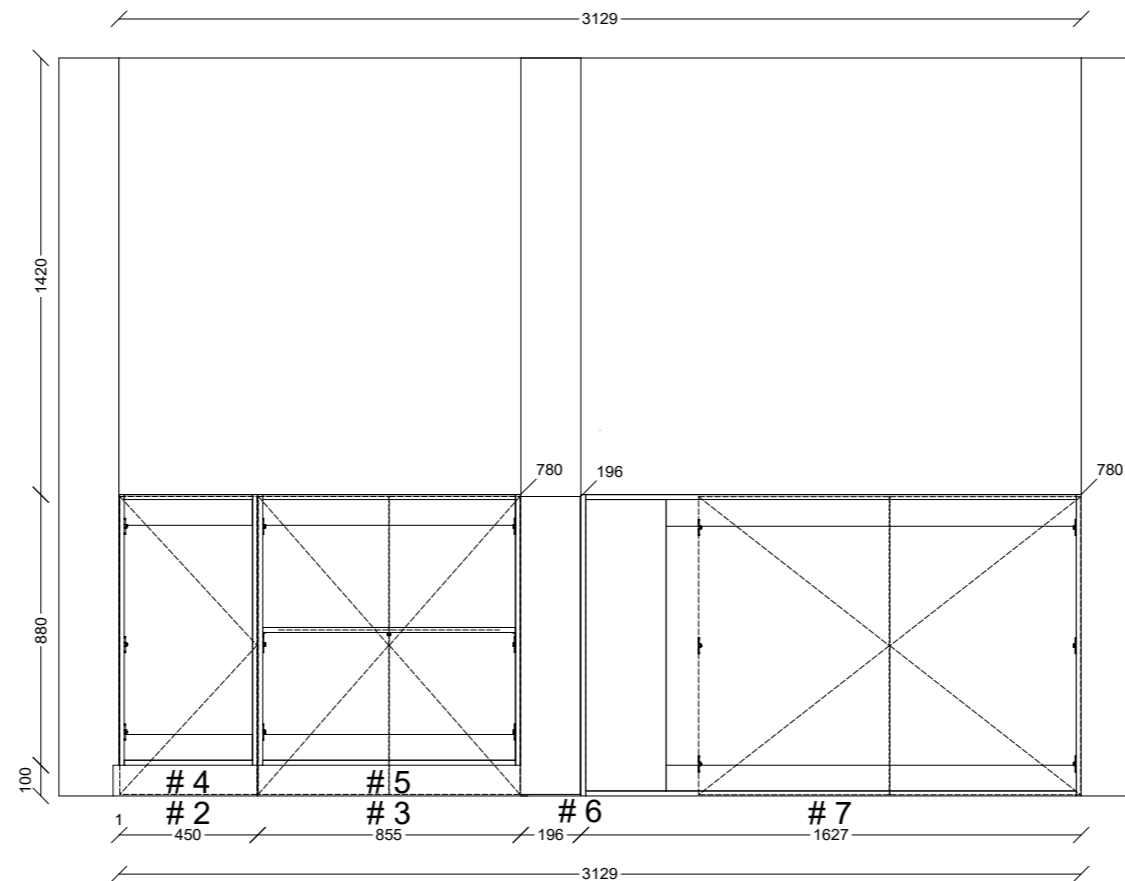

Internal: White carcass board WITH BLACK EDGING

External: 16mm HMR Paint Grade MDF with Black Edging all around.

Cut wall face panes - 3 of 196x969 in 16mm HMR Paint Grade MDF with Black Edging all around

NOTE:

- Box #4&5 : No Back panel just 2 stretchers
- Box #4&5 : Doors overlap kicker (doors 969mm High)
- Box #7 : No Back panel, No Base Panel (Just side panels & stretchers)
- Box #7 Doors & Blind panel 969mm High
- Box #7 Hing plate holes on Blind panel
- * No substraight