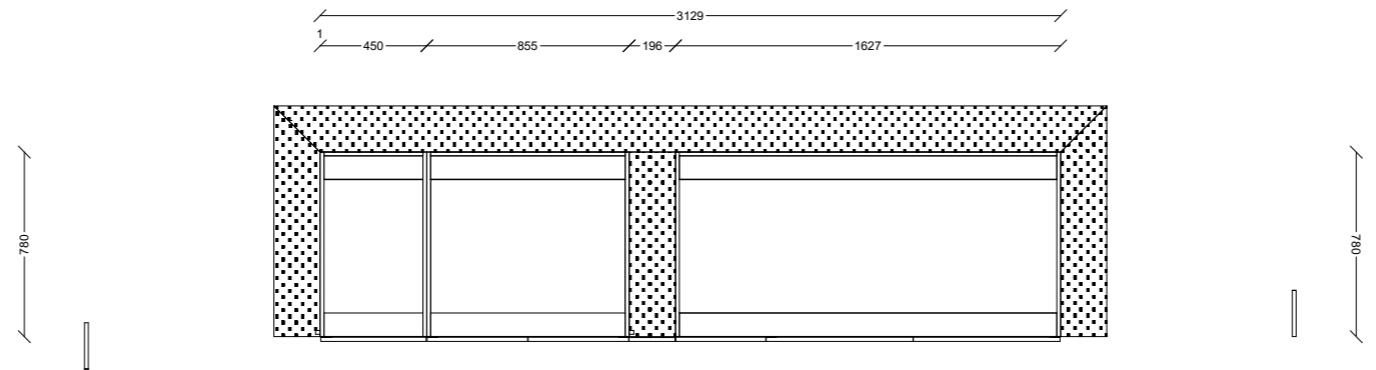

Internal: White carcass board WITH BLACK EDGING

External: 16mm HMR Paint Grade MDF with Black Edging all around.

Cut wall face panes - 3 of 196x969 in 16mm HMR Paint Grade MDF with Black Edging all around

NOTE:

- Box #4&5 : No Back panel just 2 stretchers
- Box #4&5 : Doors overlap kicker (doors 969mm High)
- Box #7 : No Back panel, No Base Panel (Just side panels & stretchers)
- Box #7 Doors & Blind panel 969mm High
- Box #7 Hing plate holes on Blind panel
- * No substraight