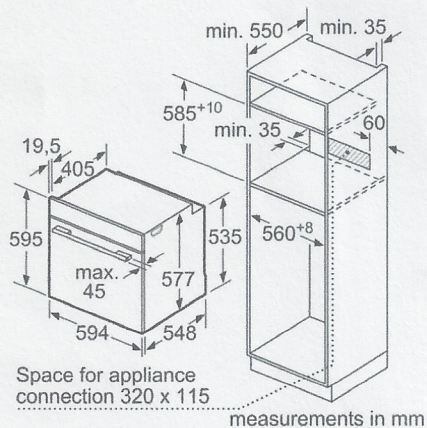

**Serie | 8, Built-in oven, 60 x 60 cm  
HBG8755C0**

If the appliance will be installed underneath a hob, the following worktop thicknesses (including substructure if necessary) must be taken into account.

| Hob type                   | min. worktop thickness |       |
|----------------------------|------------------------|-------|
|                            | fitted                 | flush |
| Induction hob              | 37 mm                  | 38 mm |
| Full surface Induction hob | 47 mm                  | 48 mm |
| Gas hob                    | 30 mm                  | 38 mm |
| Electric hob               | 27 mm                  | 30 mm |