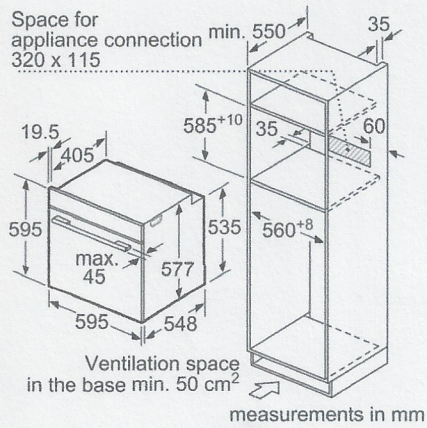

**Serie | 8, Built-in oven, 60 x 60 cm  
HBG8755C0**

If the appliance will be installed underneath a hob, the following worktop thicknesses (including substructure if necessary) must be taken into account.

| Hob type                   | min. worktop thickness |       |
|----------------------------|------------------------|-------|
|                            | fitted                 | flush |
| Induction hob              | 37 mm                  | 38 mm |
| Full surface Induction hob | 47 mm                  | 48 mm |
| Gas hob                    | 30 mm                  | 38 mm |
| Electric hob               | 27 mm                  | 30 mm |