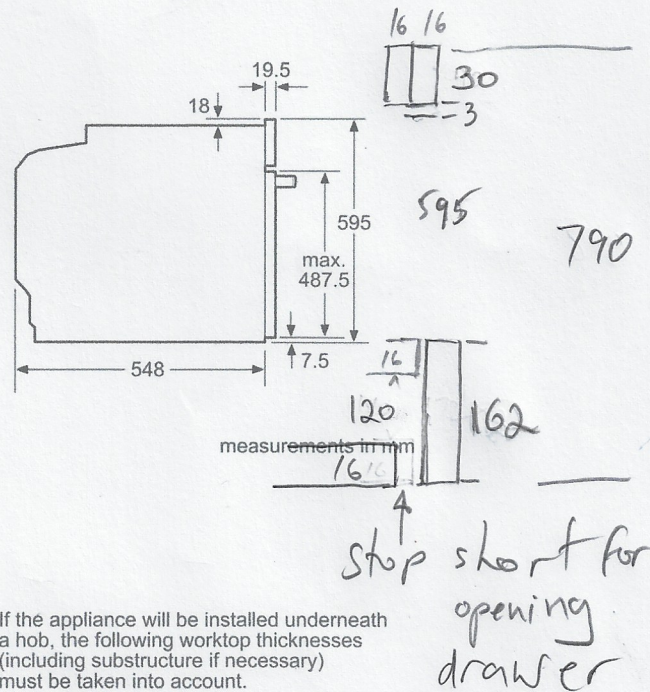

**Serie | 8, Built-in oven, 60 x 60 cm  
HBG8755C0**

If the appliance will be installed underneath a hob, the following worktop thicknesses (including substructure if necessary) must be taken into account.

| Hob type                   | min. worktop thickness |       |
|----------------------------|------------------------|-------|
|                            | fitted                 | flush |
| Induction hob              | 37 mm                  | 38 mm |
| Full surface Induction hob | 47 mm                  | 48 mm |
| Gas hob                    | 30 mm                  | 38 mm |
| Electric hob               | 27 mm                  | 30 mm |