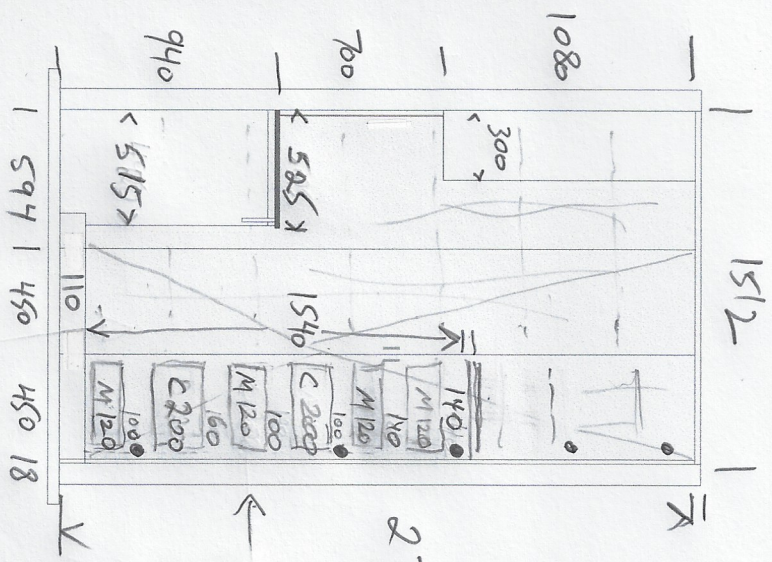

Polystec Tasmanian Oak Woodmatt 16mm
 this Elevation only

← 6 inner drawers Antares
 behind door.
 with 16mm white front. 500mm Deep

Rauts

KAREN STANAWAY
 KITCHEN 15.11.23
 27/11/2023
 06.34.55