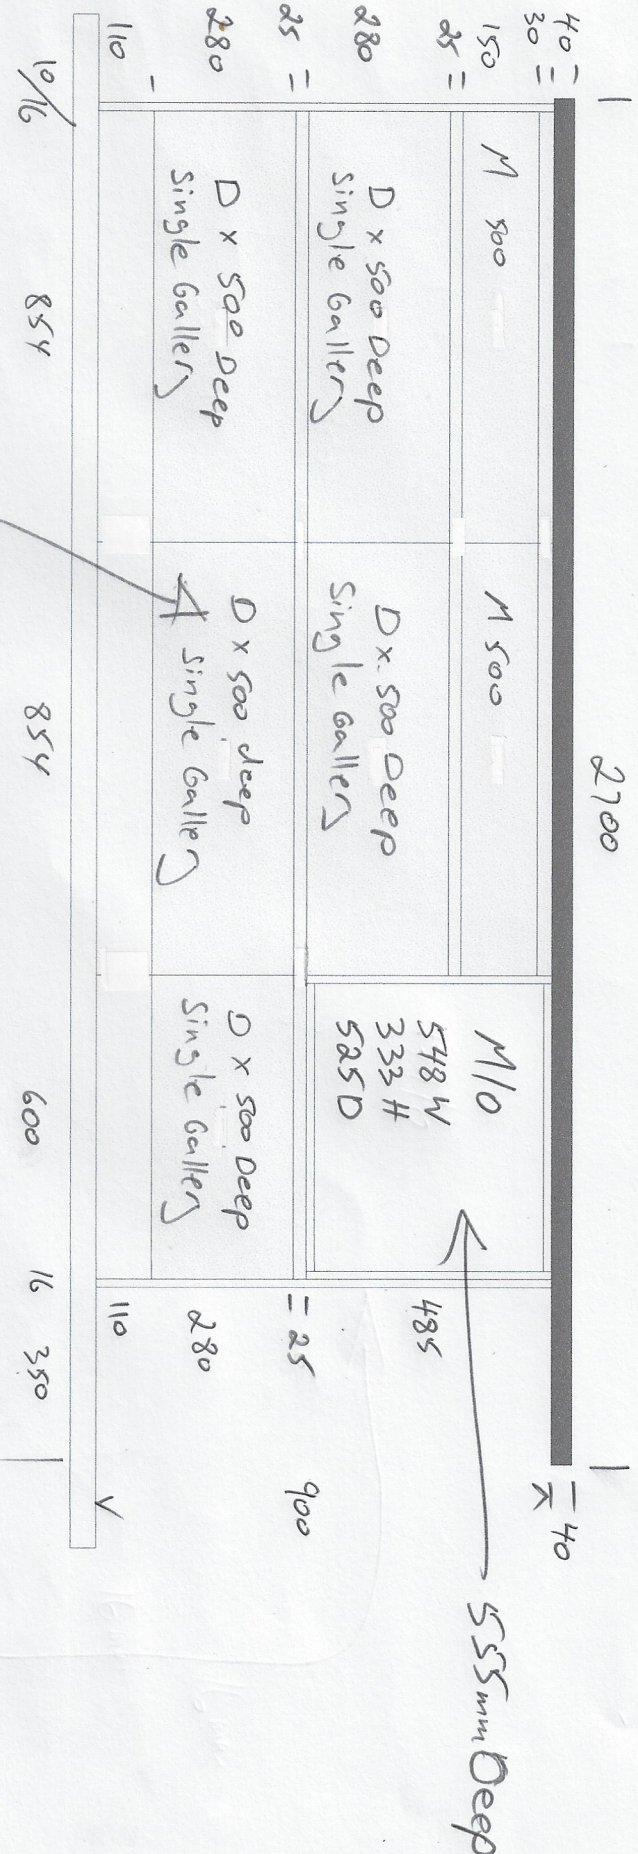

Island Bench. (Front)

Polytec Polar White Matt

edged
all around

Island
Front

KAREN STANAWAY
KITCHEN 15.11.23
27/11/2023
06.52.01