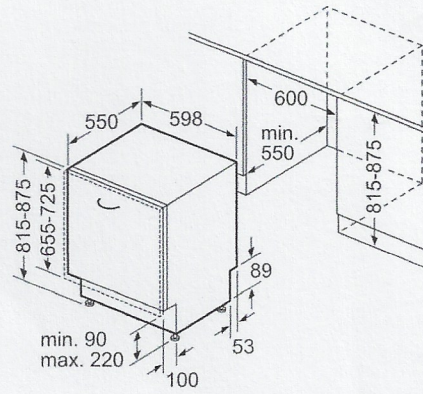

**Serie | 6, fully-integrated dishwasher, 60 cm  
SMV6HCX01A**

measurements in mm

⊕ socket  
( ) values with extension kit

measurements in mm