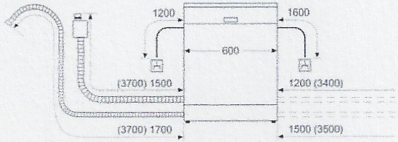

**Serie | 6, fully-integrated dishwasher, 60 cm  
SMV6HCX01A**

measurements in mm

⊕ socket  
( ) values with extension kit

measurements in mm