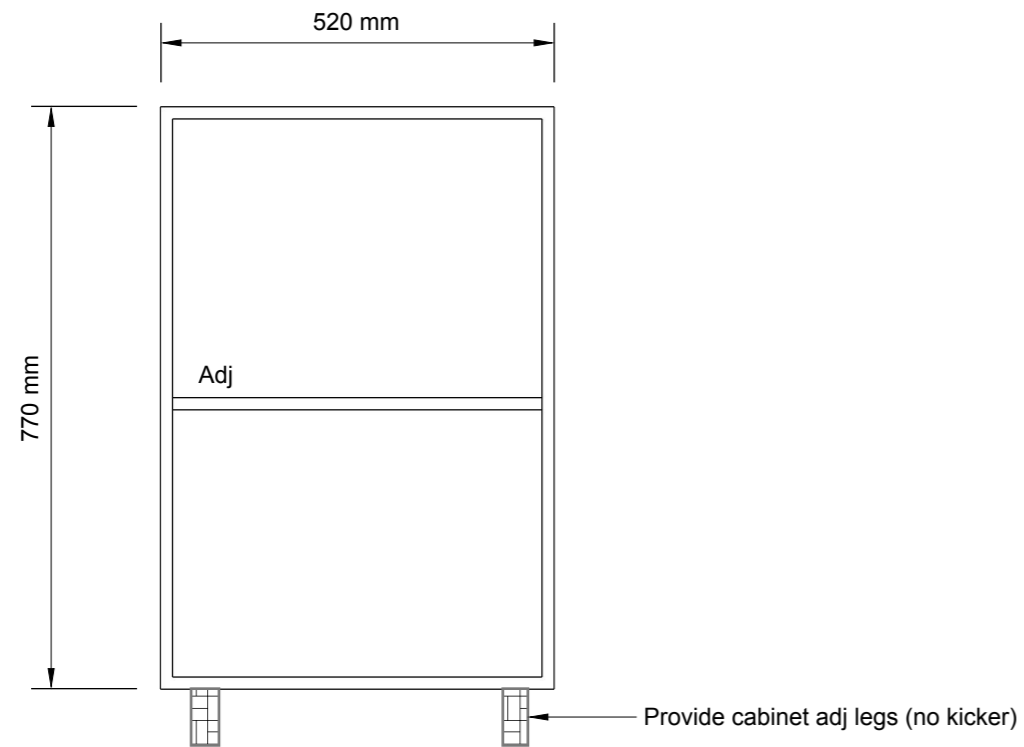

Linen insert - finish 16mm white melamine
PROVIDE FLAT PACK

Open melamine box - 16mm white melamine
PROVIDE FLAT PACK

COPYRIGHT
This drawing remains the property of The Inside Project and may not be reproduced in whole or in part without written permission

16mm white melamine
PROVIDE FLAT PACKED

Overhead Elevation

Overhead Plan

Base Elevation

Base Plan