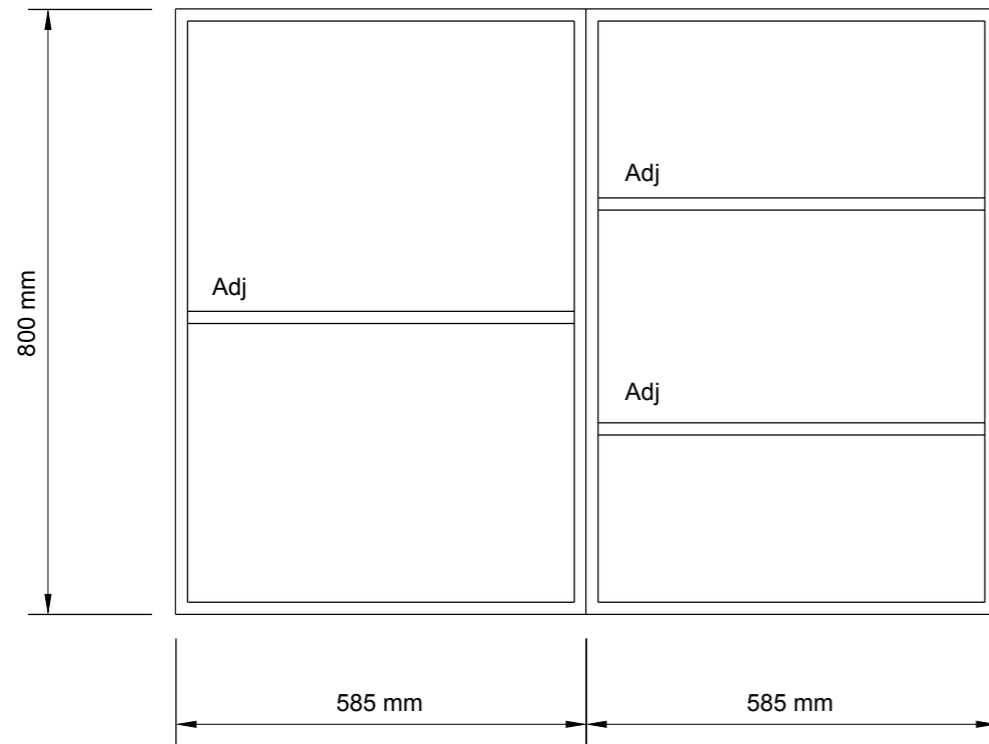

Linen insert - finish 16mm white melamine
PROVIDE FLAT PACK

Open melamine box - 16mm white melamine
PROVIDE FLAT PACK

COPYRIGHT
This drawing remains the property of The Inside Project and may not be reproduced in whole or in part without written permission

16mm white melamine
PROVIDE FLAT PACKED

Overhead Elevation

Overhead Plan

Base Elevation

Base Plan