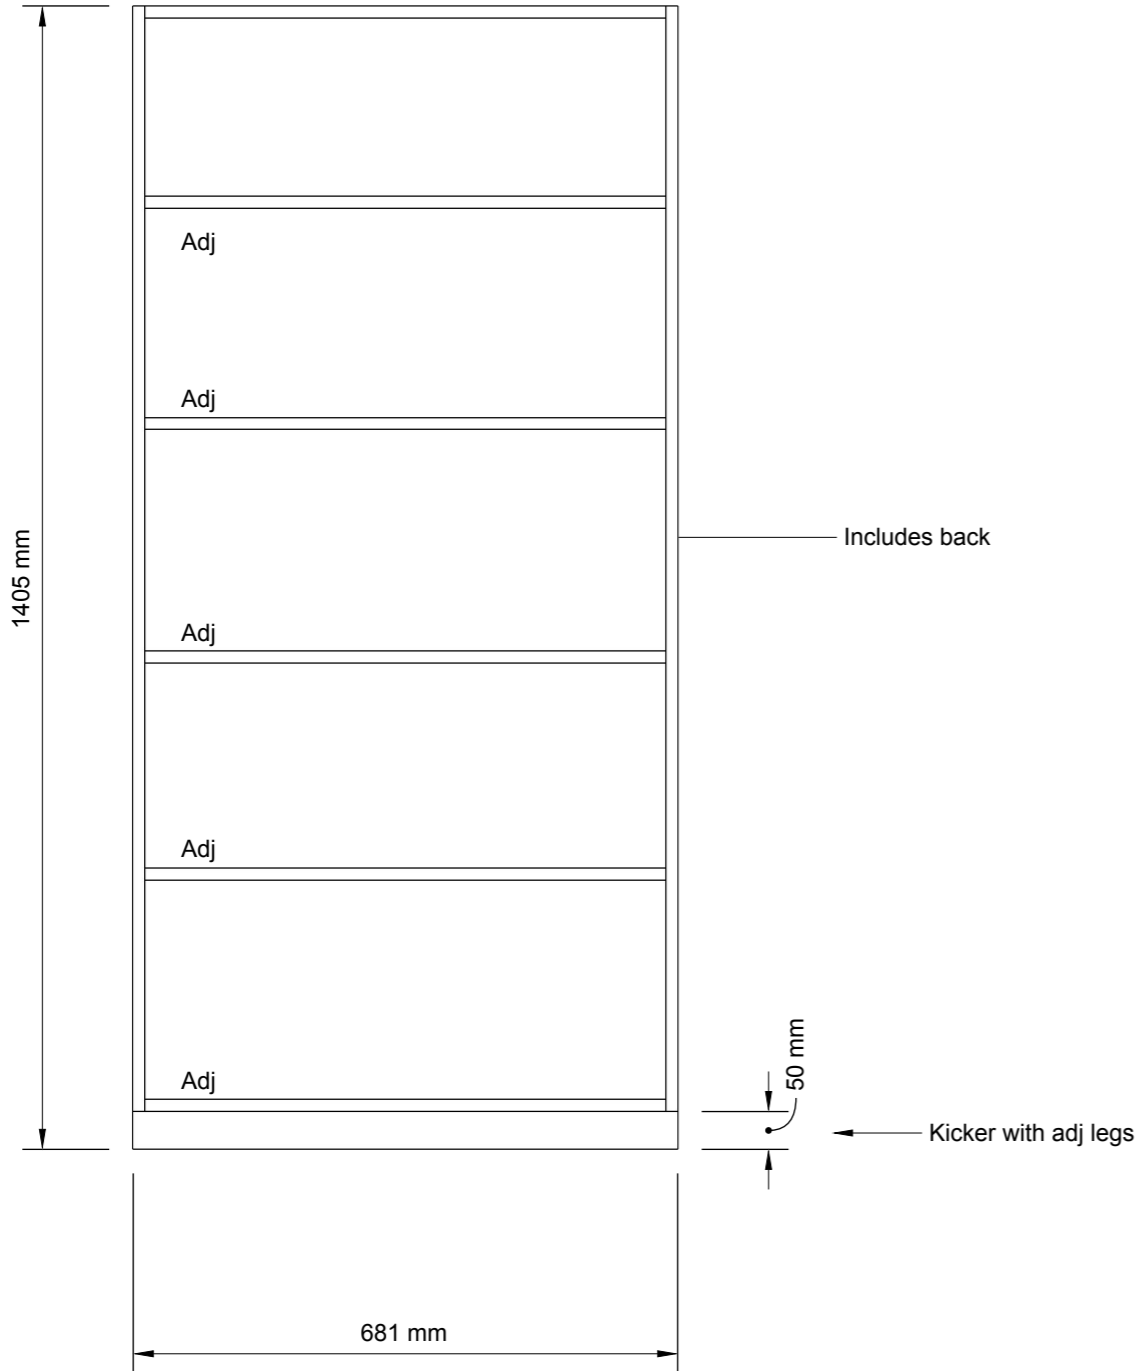

Linen insert - finish 16mm white melamine
PROVIDE FLAT PACK

Open melamine box - 16mm white melamine
PROVIDE FLAT PACK

COPYRIGHT
This drawing remains the property of The Inside Project and may not be reproduced in whole or in part without written permission

16mm white melamine
PROVIDE FLAT PACKED

Overhead Elevation

Overhead Plan

Base Elevation

Base Plan