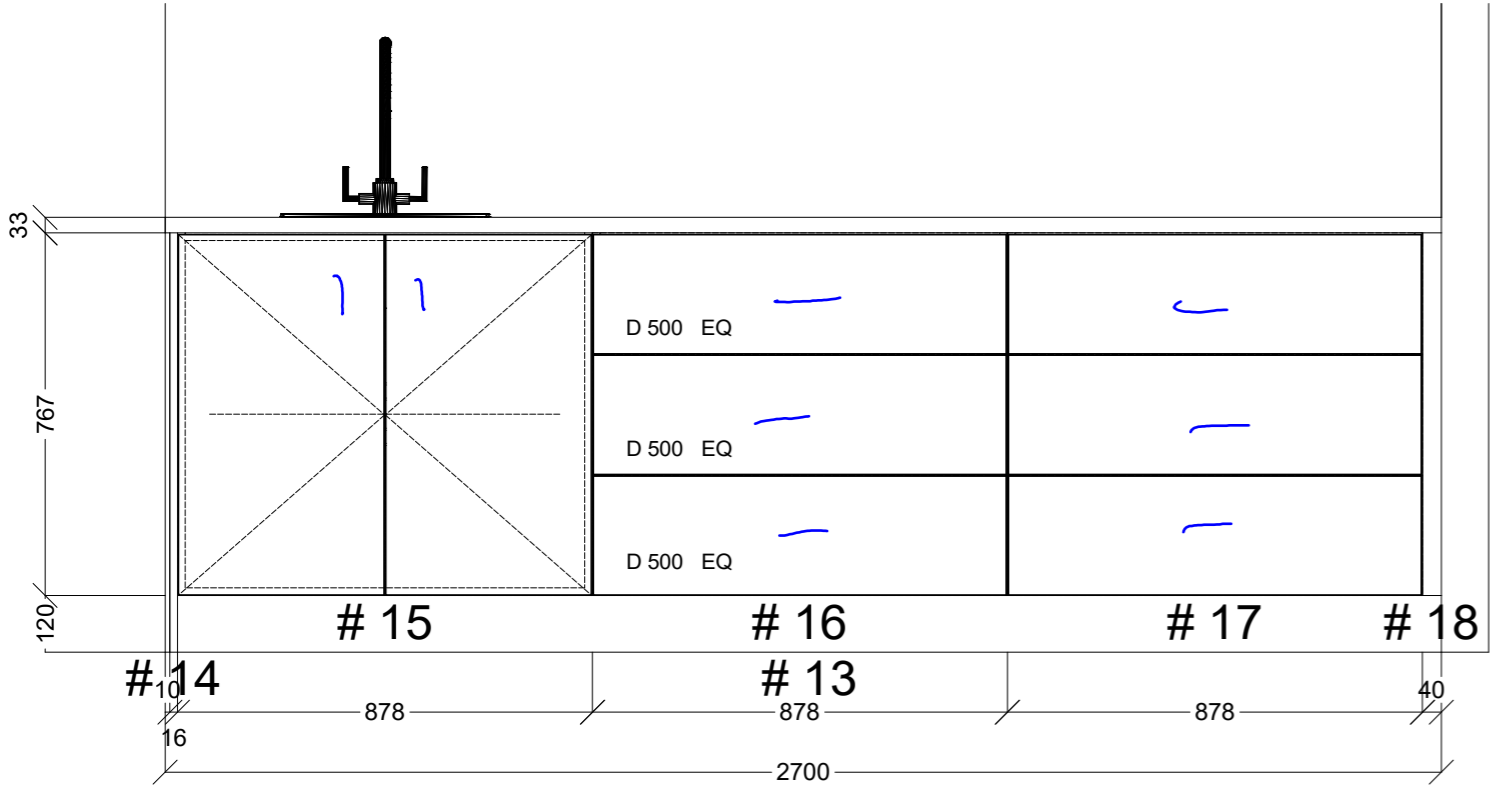

	Client: SARAH HARRIS		Door and panels style/colour: MELAMINE <del>FBA</del> Polar White Matt		Sheet 1 of 3
	Room: KITCHENETTE 1	Benchtop Colour: LAMINATE <del>FBA</del> Argento Stone Matt	Drawer slides: <del>BLUM ANTARO</del> DTC Smooth		Carcass: WHITE HMR
	Date: 10/12/23	Address: 488 DORSET RD CROYDON STH	Handles Item No: <del>ALZO-KNOBS</del> Dallas D Handle 160mm Matt Black	Approved by:	

	Client: SARAH HARRIS		Door and panels style/colour: MELAMINE <del>TBA</del> Polar White Matt		Sheet 2 of 3
	Room: KITCHENETTE 2	Benchtop Colour: LAMINATE <del>TBA</del> Argento Stone Matt	Drawer slides: <del>BLUM ANTARO</del> DTC Smooth		Carcass: WHITE HMR
	Date: 10/12/23	Address: 488 DORSET RD CROYDON STH	Handles Item No: <del>ALZO KNOBS</del> Dallas D Handle 160mm Matt Black	Approved by:	