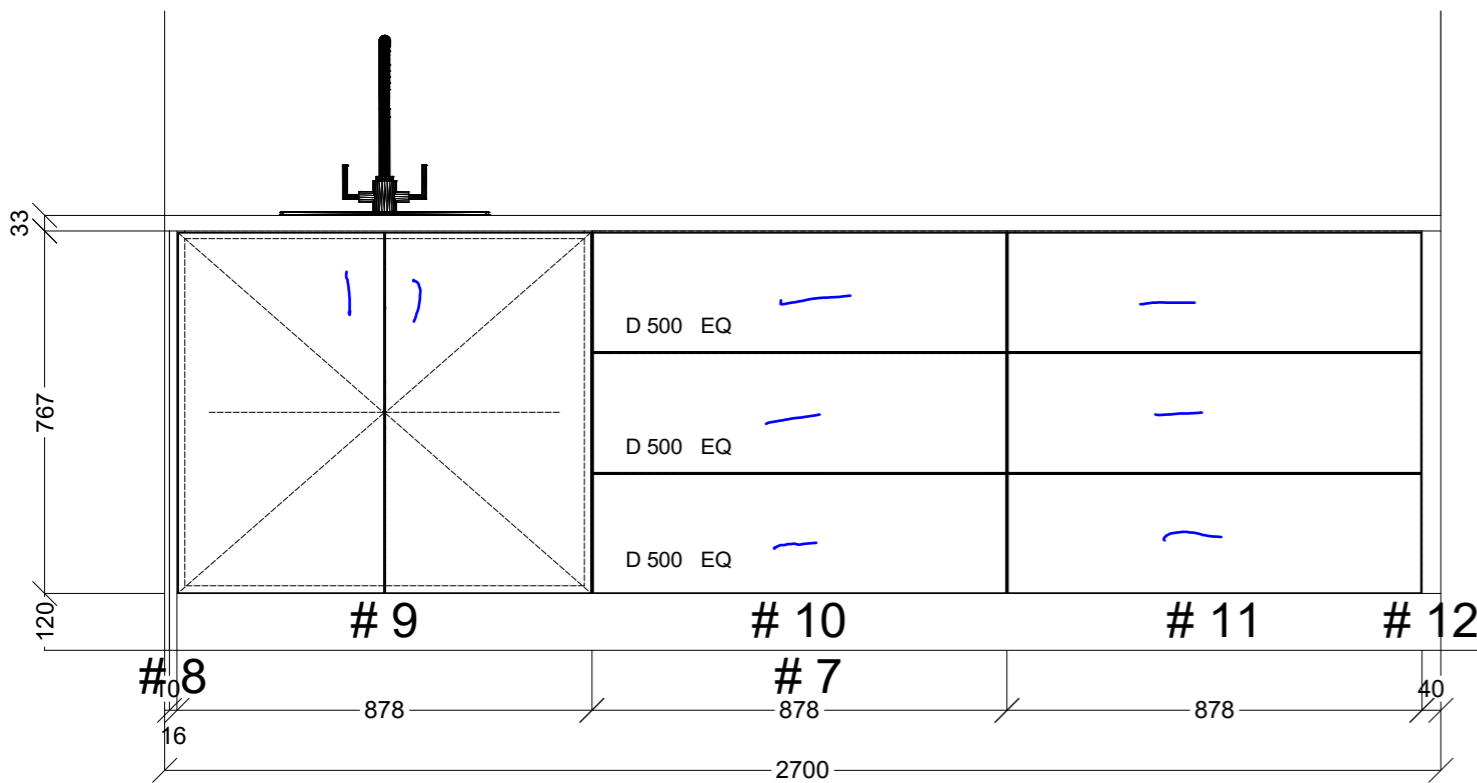

	Client: SARAH HARRIS		Door and panels style/colour: MELAMINE <del>TBA</del> Polar White Matt		Sheet 2 of 3
	Room: KITCHENETTE 2	Benchtop Colour: LAMINATE <del>TBA</del> Argento Stone Matt	Drawer slides: <del>BLUM ANTARO</del> DTC Smooth		Carcass: WHITE HMR
	Date: 10/12/23	Address: 488 DORSET RD CROYDON STH	Handles Item No: <del>ALZO KNOBS</del> Dallas D Handle 160mm Matt Black	Approved by:	