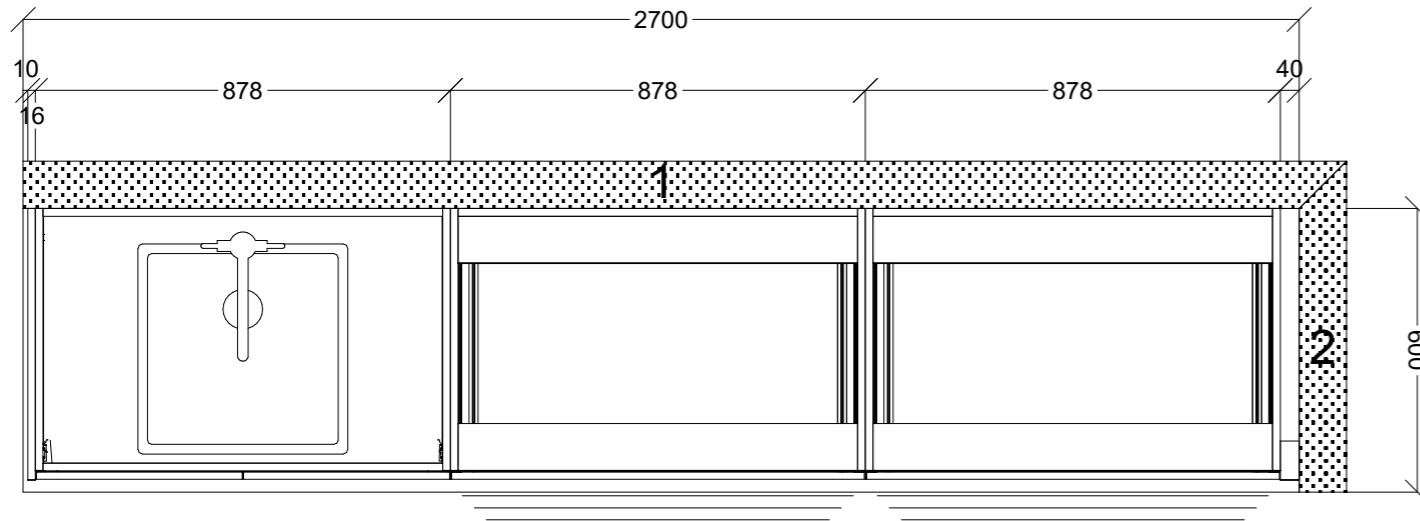

	Client: SARAH HARRIS		Door and panels style/colour: MELAMINE <del>FBA</del> Polar White Matt		Sheet 1 of 3
	Room: KITCHENETTE 1	Benchtop Colour: LAMINATE <del>FBA</del> Argento Stone Matt	Drawer slides: <del>BLUM ANTARO</del> DTC Smooth		Carcass: WHITE HMR
	Date: 10/12/23	Address: 488 DORSET RD CROYDON STH	Handles Item No: <del>ALZO-KNOBS</del> Dallas D Handle 160mm Matt Black	Approved by:	

	Client: SARAH HARRIS		Door and panels style/colour: MELAMINE <del>TBA</del> Polar White Matt		Sheet 2 of 3
	Room: KITCHENETTE 2	Benchtop Colour: LAMINATE <del>TBA</del> Argento Stone Matt	Drawer slides: <del>BLUM ANTARO</del> DTC Smooth		Carcass: WHITE HMR
	Date: 10/12/23	Address: 488 DORSET RD CROYDON STH	Handles Item No: <del>ALZO KNOBS</del> Dallas D Handle 160mm Matt Black	Approved by:	