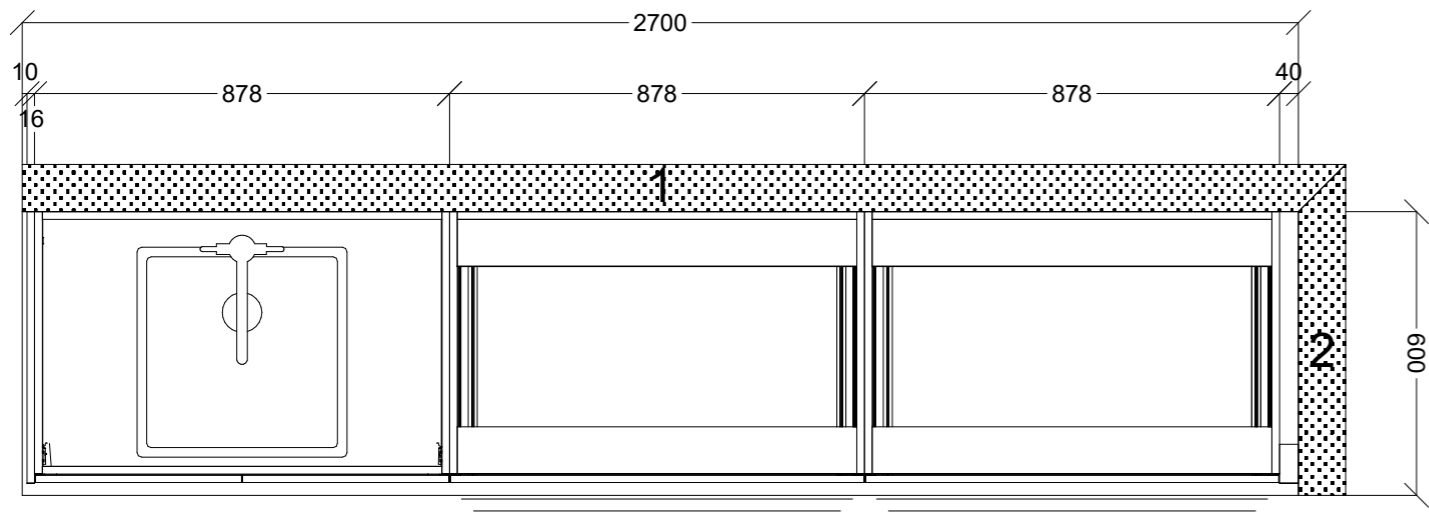

	Client: SARAH HARRIS		Door and panels style/colour: MELAMINE <del>FBA</del> Polar White Matt		Sheet 1 of 3
	Room: KITCHENETTE 1	Benchtop Colour: LAMINATE <del>FBA</del> Argento Stone Matt	Drawer slides: <del>BLUM ANTARO</del> DTC Smooth		Carcass: WHITE HMR
	Date: 10/12/23	Address: 488 DORSET RD CROYDON STH	Handles Item No: <del>ALZO-KNOBS</del> Dallas D Handle 160mm Matt Black	Approved by:	

	Client: SARAH HARRIS		Door and panels style/colour: MELAMINE <del>TBA</del> Polar White Matt		Sheet 2 of 3
	Room: KITCHENETTE 2	Benchtop Colour: LAMINATE <del>TBA</del> Argento Stone Matt	Drawer slides: <del>BLUM ANTARO</del> DTC Smooth		Carcass: WHITE HMR
	Date: 10/12/23	Address: 488 DORSET RD CROYDON STH	Handles Item No: <del>ALZO KNOBS</del> Dallas D Handle 160mm Matt Black	Approved by:	