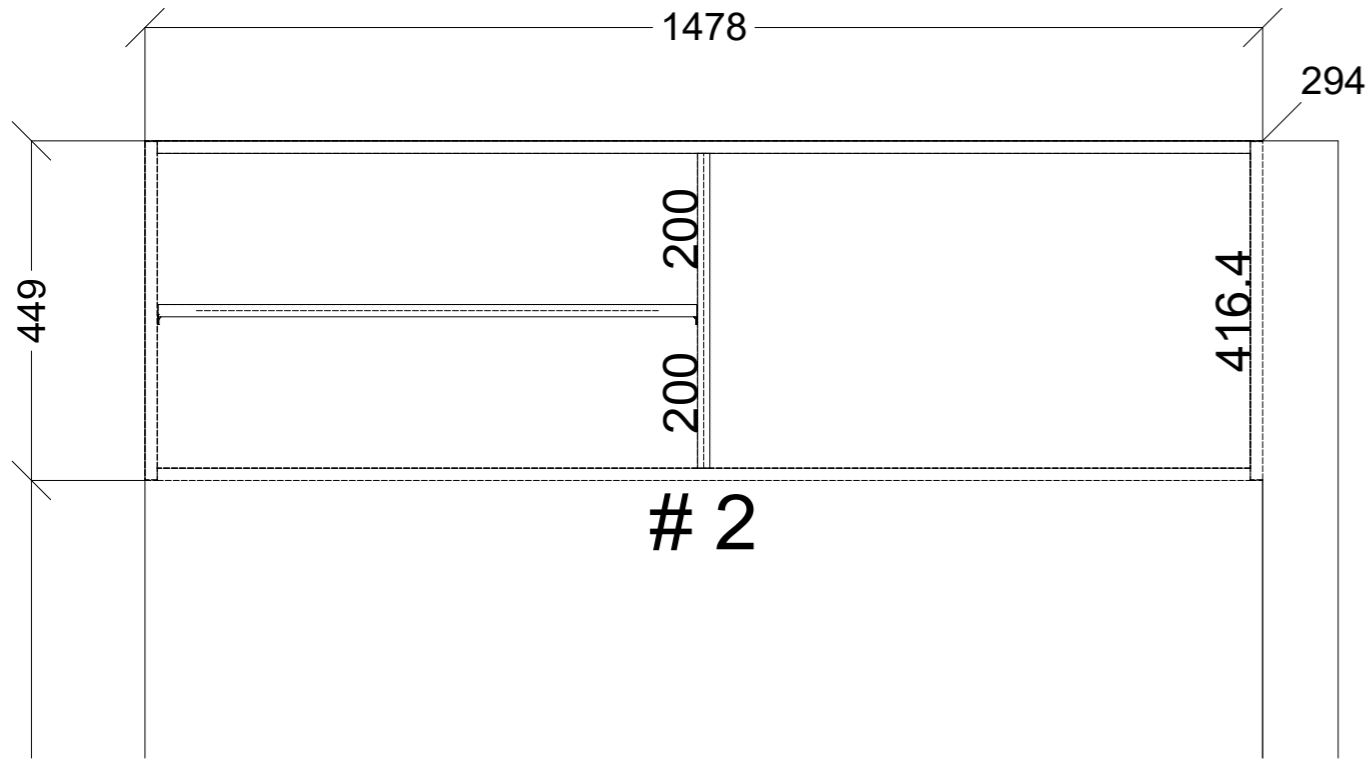

	Client: MCKINNON		Door and panels style/colour: WHITE HMR			Sheet 1 of 2	
	Room: PIGEON HOLES		Benchtop Colour: N/A		Drawer slides: N/A		Carcass: WHITE HMR
	Date: 09/01/24	Address: MCKINNON		Handles Item No: N/A		Approved by:	

 <b>CONNECT KITCHENS</b>	Client: MCKINNON		Door and panels style/colour: WHITE HMR		Sheet 2 of 2
	Room: FIRST AID	Benchtop Colour: N/A		Drawer slides: N/A	Carcass: WHITE HMR
	Date: 09/01/24	Address: MCKINNON EAST CAMPUS		Handles Item No: N/A	Approved by: