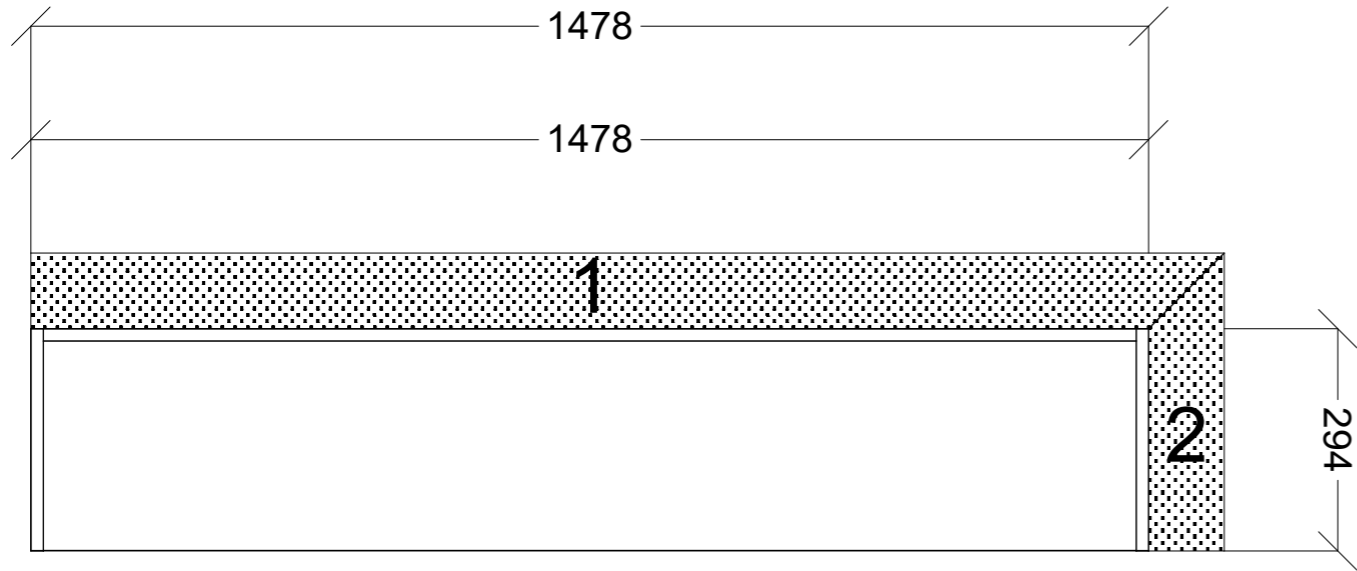

	Client: MCKINNON		Door and panels style/colour: WHITE HMR			Sheet 1 of 2	
	Room: PIGEON HOLES		Benchtop Colour: N/A		Drawer slides: N/A		Carcass: WHITE HMR
	Date: 09/01/24	Address: MCKINNON		Handles Item No: N/A		Approved by:	

 <b>CONNECT KITCHENS</b>	Client: MCKINNON		Door and panels style/colour: WHITE HMR		Sheet 2 of 2
	Room: FIRST AID	Benchtop Colour: N/A		Drawer slides: N/A	Carcass: WHITE HMR
	Date: 09/01/24	Address: MCKINNON EAST CAMPUS		Handles Item No: N/A	Approved by: