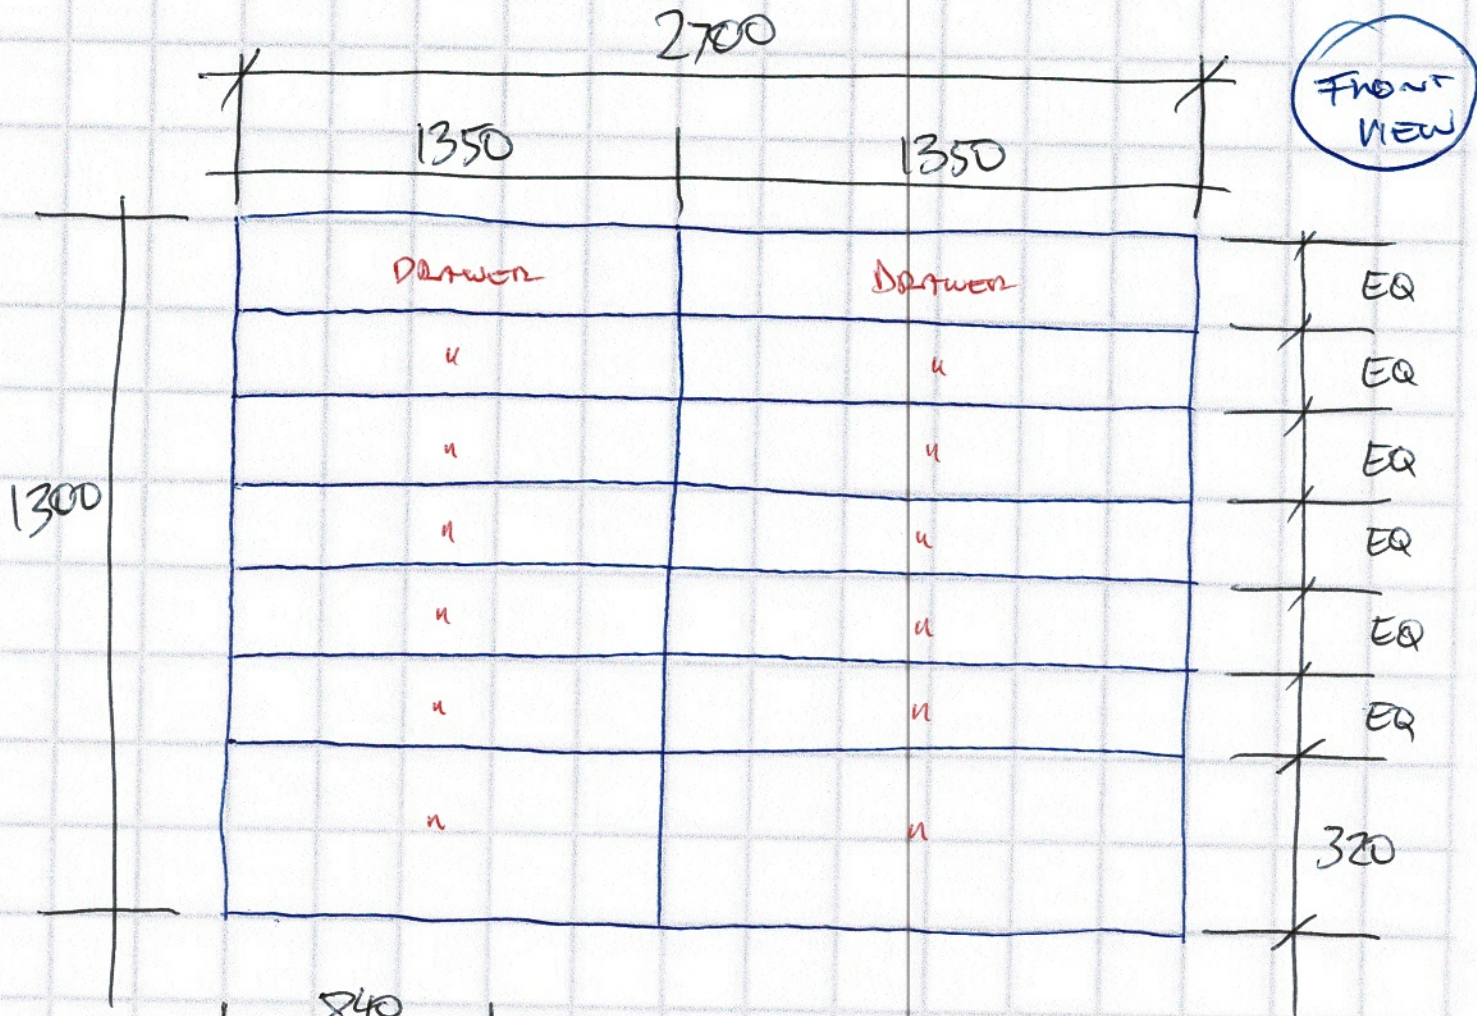

WHITE  
MALEMINE

- DRAWER  
SYSTEM

1/1

200mm WIDE \*  
2700 FULL LENGTH

- STANDARD 18mm WHITE MALEMINE
- MALEMINE DRAWERS
- = FINGER PULL CAPS BETWEEN DRAWERS
- SUPPLY DRAWER RUNNERS