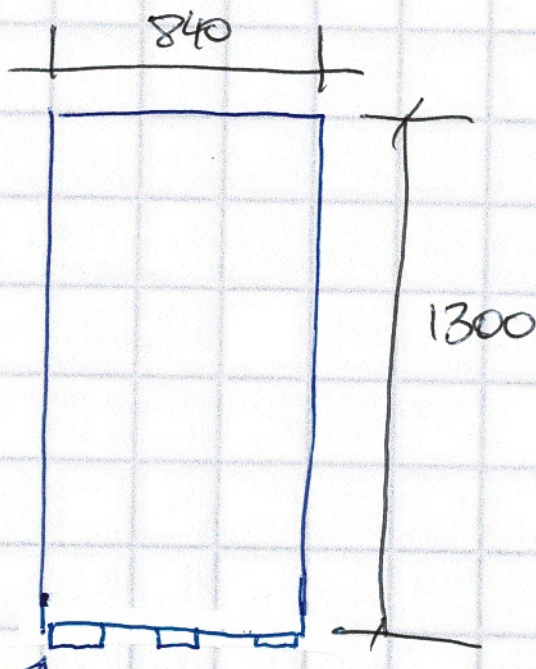

WHITE  
MALEMINE

- DRAWER  
SYSTEM

1/1

200mm WIDE \*  
2700 FULL LENGTH

- STANDARD 18mm WHITE MALEMINE
- MALEMINE DRAWERS
- = FINGER PULL CAPS BETWEEN DRAWERS
- SUPPLY DRAWER RUNNERS