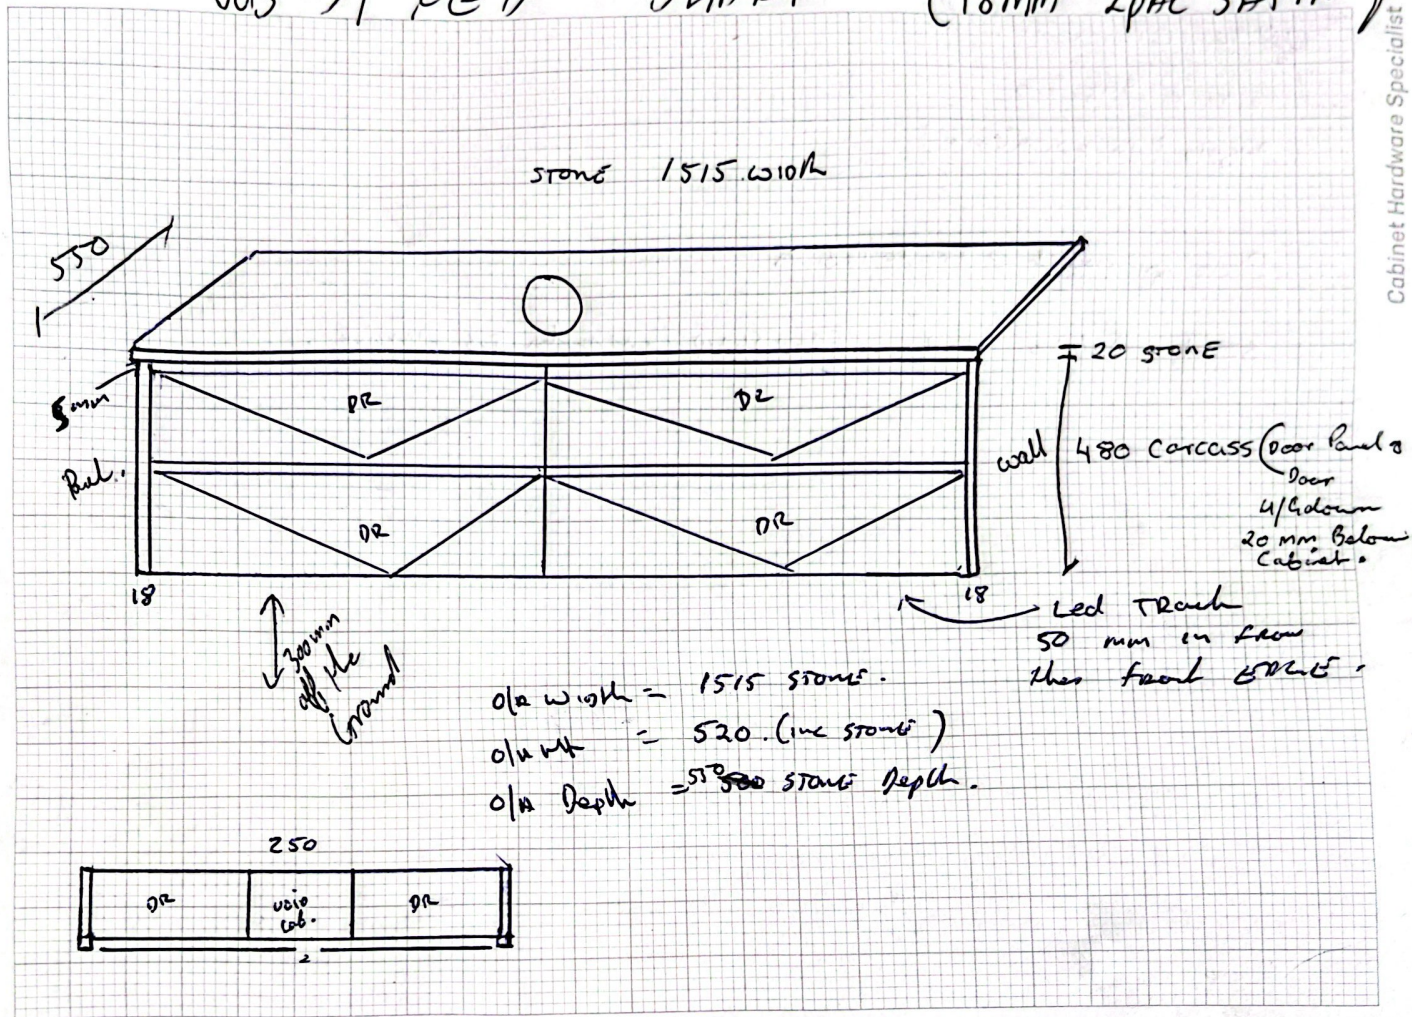

JOB → FLED SHARP (18mm 2pac SATIN)

Phone: 1300 121 800  
 Fax: 1300 121 850  
 Email: info@dorsetaustralia.com.au  
 Web: www.dorsetaustralia.com.au