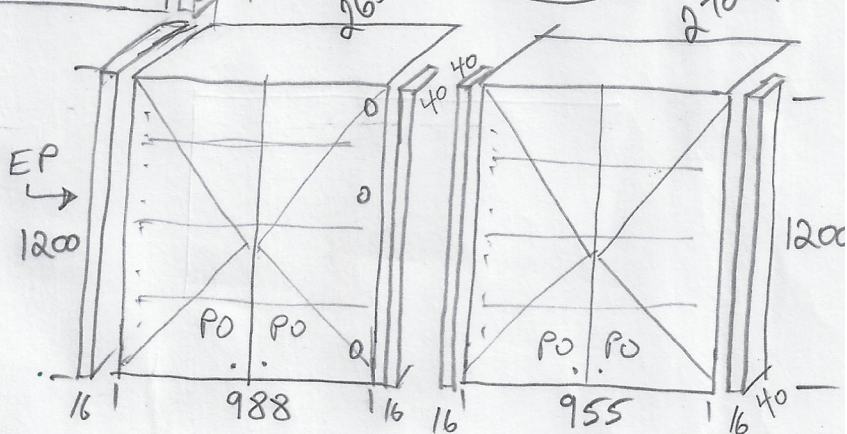

Job: Jeanine

16mm white melamin

install shelf 200mm above Dryer.

x 6 Cemux drawer 84 High 400 deep.

Polar White matt 16mm x 2 doors only.

Study

Cut existing door to fit in height
 $87 + 18 = 105$?

cut material over size for mitre

Doors stop short 3mm at the bottom 1197 high.
 Polar White matt 16mm

Polar White matt 16mm