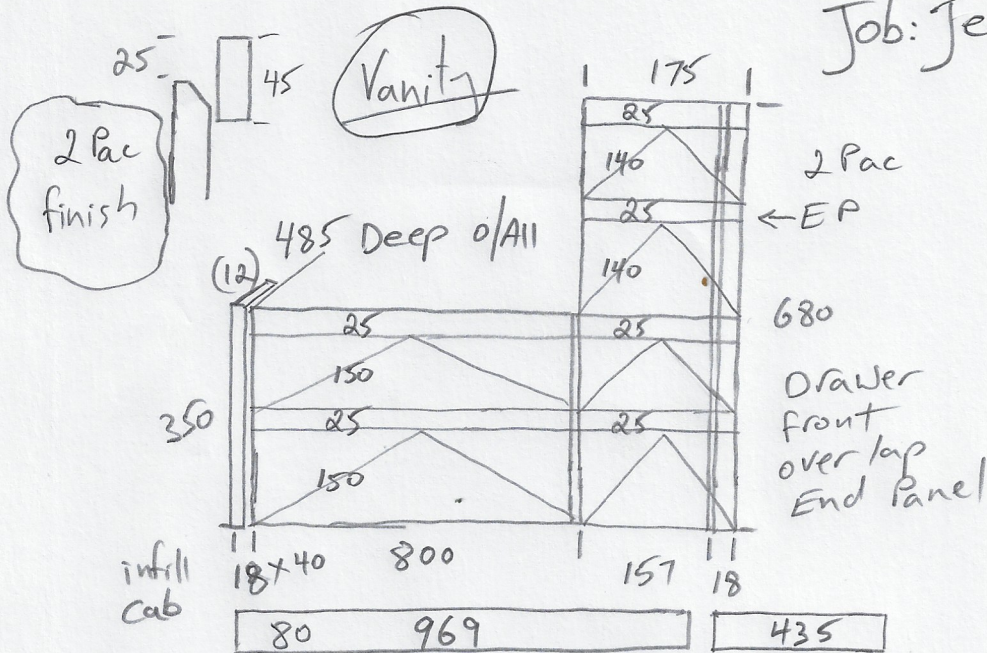

Job: Jeanine

16mm white melamin

install shelf 200mm above Dryer.

x 6 Cemux drawer 84 High 400 deep.

Polar White matt 16mm x 2 doors only.

Study

Cut existing door to fit in height
 $87 + 18 = 105$?

cut material over size for mitre

Doors stop short 3mm at the bottom 1197 high.
 Polar White matt 16mm

Polar White matt 16mm