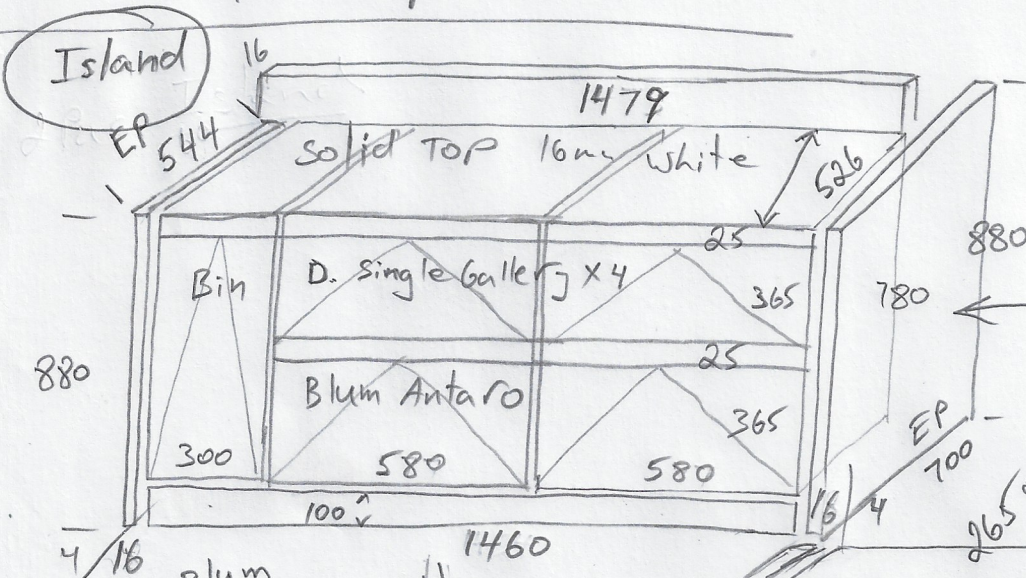

Job: Jeanine

16mm white melamin

install shelf 200mm above Dryer.

x 6 Cemux drawer 84 High 400 deep.

Polar White matt 16mm x 2 doors only.

Study

Cut existing door to fit in height
 $87 + 18 = 105$?

cut material over size for mitre

Doors stop short 3mm at the bottom 1197 high.
 Polar White matt 16mm

Polar White matt 16mm