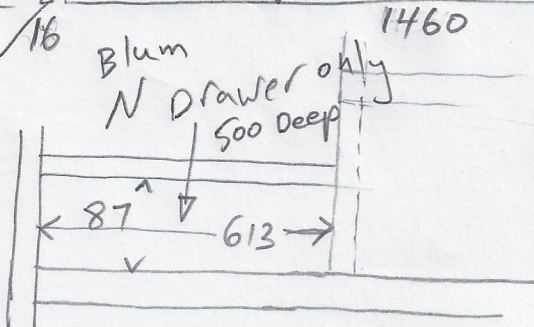

Job: Jeanine

16mm white melamin

install shelf 200mm above Dryer.

x 6 Cemux drawer 84 High 400 deep.

Polar White matt 16mm x 2 doors only.

Study

Cut existing door to fit in height
 $87 + 18 = 105$?

cut material over size for mitre

Doors stop short 3mm at the bottom 1197 high.
 Polar White matt 16mm

Polar White matt 16mm