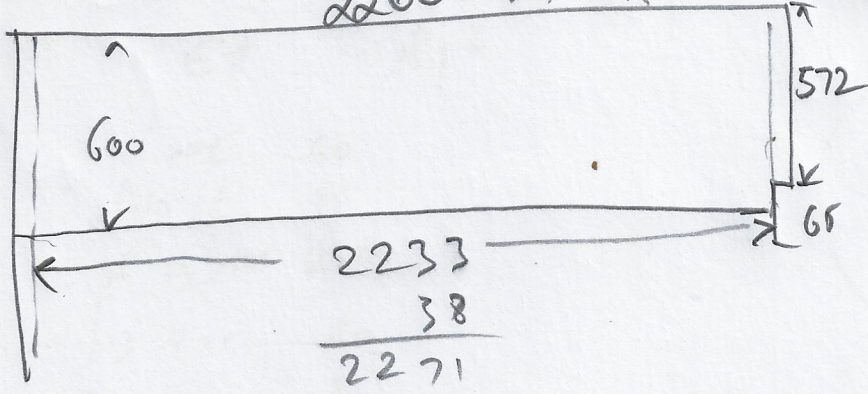

annday.

2275 x 900 BK  
2260 Bot BK

Sigal.

14.12.23

skirting 90x18

No filler  
Hard up to  
Arch

Timber floor

All in white melamine 16mm