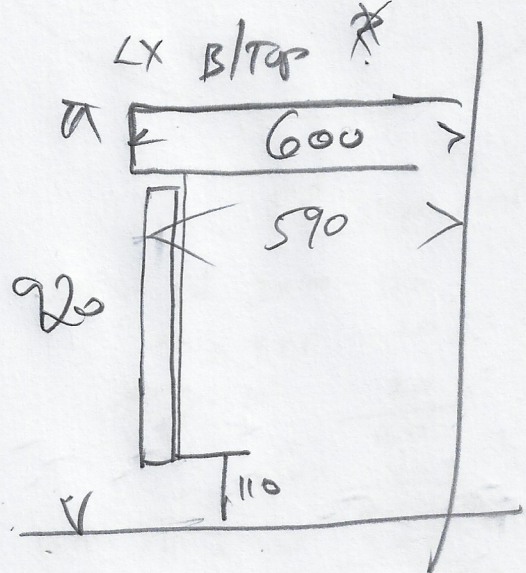

annday.

2275 x 900 BK  
2260 Bot BK

Sigal.

14.12.23

skirting 90x18

No filler  
Hard up to  
Arch

Timber floor

All in white melamine 16mm

B/Top top to be confirmed

Fri 26.1.24 Tamir will get Lx B/Top from Ikea.