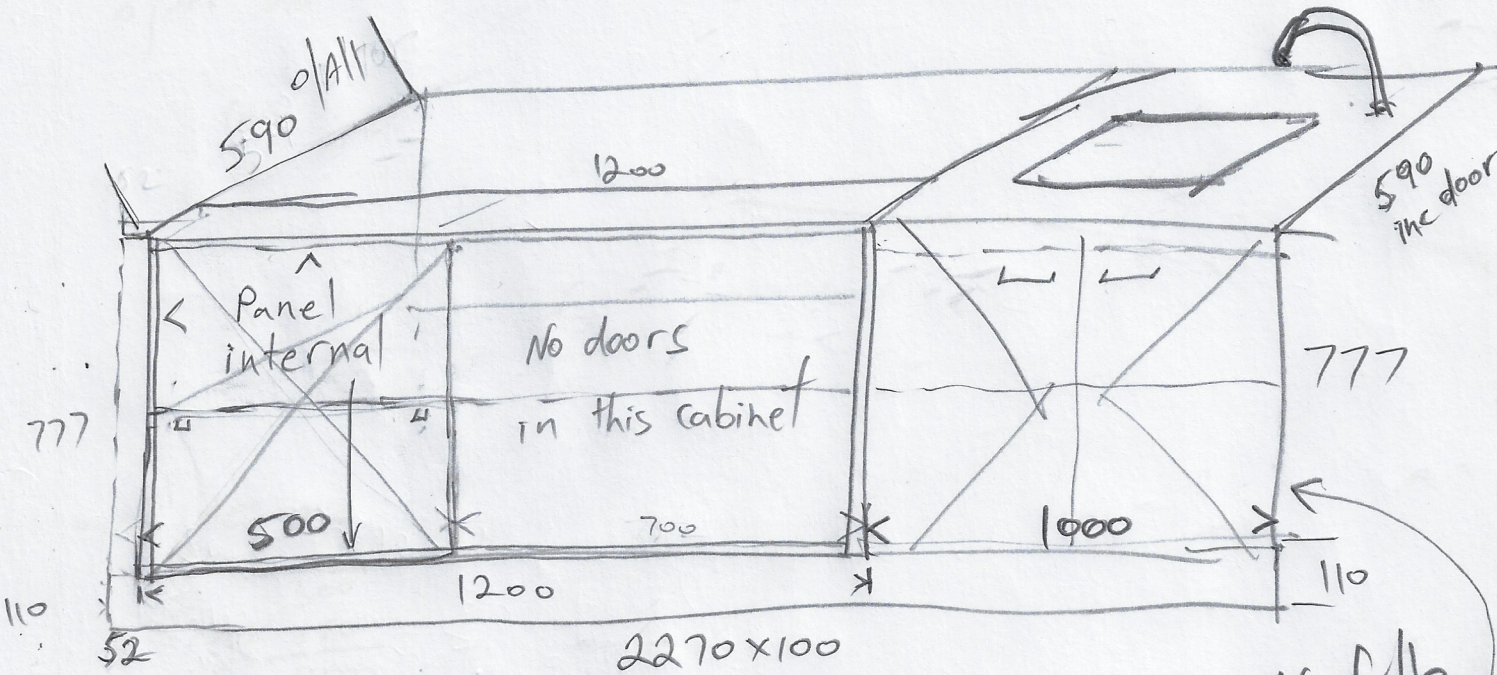

annday.

2275 x 900 BK  
2260 Bot BK

Sigal.

14.12.23

skirting 90x18

No filler  
Hard up to  
Arch

Timber floor

All in white melamine 16mm

B/Top top to be confirmed

Fri 26.1.24 Tamir will get Lx B/Top from Ikea.