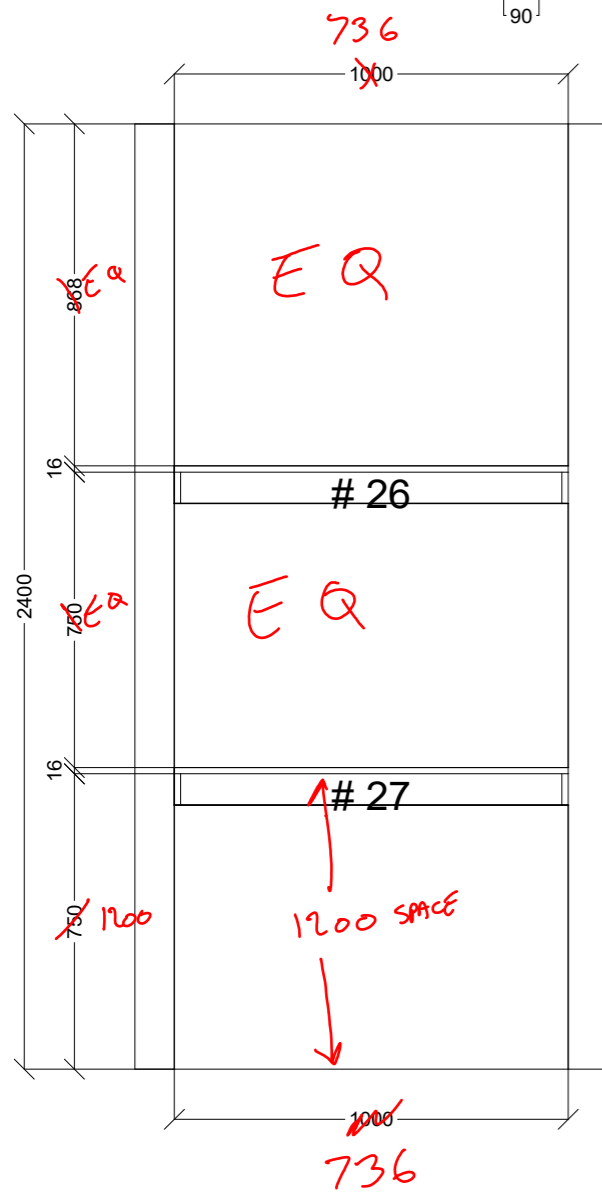

	Client: MASTER MENDERS		Door and panels style/colour: CHROME TRACKS AND MIRROR DOORS BY CONNECT		Sheet 4 of 8
	Room: ROBE BED 2	Benchtop Colour: N/A	Drawer slides: N/A		Carcass: WHITE HMR
	Date: 22/01/24	Address: 2-5 BRADLEY ST NEWPORT	Handles Item No: N/A		Approved by:

	Client: MASTER MENDERS		Door and panels style/colour: CHROME TRACKS AND MIRROR DOORS BY CONNECT		Sheet 5 of 8
	Room: ROBE MASTER BED	Benchtop Colour: N/A	Drawer slides: N/A		Carcass: WHITE HMR
	Date: 22/01/24	Address: 2-5 BRADLEY ST NEWPORT	Handles Item No: N/A		Approved by:

DIMENSIONS TBC

	Client: MASTER MENDERS		Door and panels style/colour: DOORS AND TRACKS BY BUILDER ✓		Sheet 7 of 8
	Room: LAUNDRY LINEN	Benchtop Colour: N/A	Drawer slides: N/A		Carcass: WHITE HMR
	Date: 22/01/24	Address: 2-5 BRADLEY ST NEWPORT	Handles Item No: N/A		Approved by:

DIMENSIONS TBC

 CONNECT KITCHENS	Client: MASTER MENDERS		Door and panels style/colour: DOORS AND TRACKS BY BUILDER		Sheet 8 of 8
	Room: LINEN NEAR BED 2	Benchtop Colour: N/A	Drawer slides: N/A		Carcass: WHITE HMR
	Date: 22/01/24	Address: 2-5 BRADLEY ST NEWPORT	Handles Item No: N/A		Approved by: