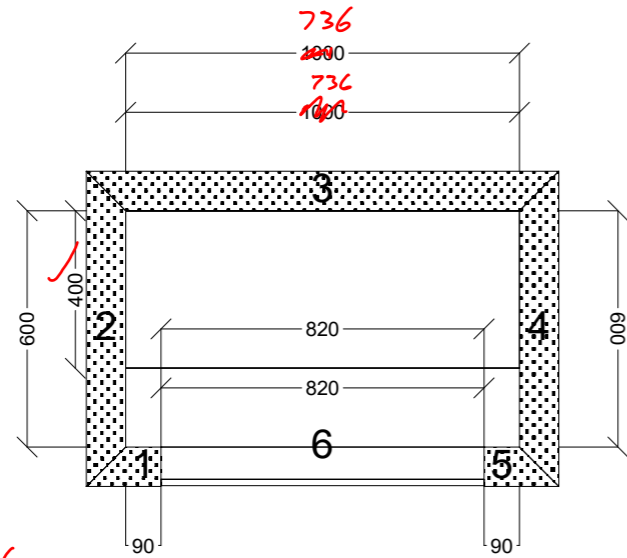

	Client: MASTER MENDERS		Door and panels style/colour: CHROME TRACKS AND MIRROR DOORS BY CONNECT		Sheet 4 of 8
	Room: ROBE BED 2	Benchtop Colour: N/A	Drawer slides: N/A		Carcass: WHITE HMR
	Date: 22/01/24	Address: 2-5 BRADLEY ST NEWPORT	Handles Item No: N/A		Approved by:

DIMENSIONS TBC

	Client: MASTER MENDERS		Door and panels style/colour: DOORS AND TRACKS BY BUILDER ✓		Sheet 7 of 8
	Room: LAUNDRY LINEN	Benchtop Colour: N/A	Drawer slides: N/A		Carcass: WHITE HMR
	Date: 22/01/24	Address: 2-5 BRADLEY ST NEWPORT	Handles Item No: N/A		Approved by:

DIMENSIONS TBC

 CONNECT KITCHENS	Client: MASTER MENDERS		Door and panels style/colour: DOORS AND TRACKS BY BUILDER		Sheet 8 of 8
	Room: LINEN NEAR BED 2	Benchtop Colour: N/A	Drawer slides: N/A		Carcass: WHITE HMR
	Date: 22/01/24	Address: 2-5 BRADLEY ST NEWPORT	Handles Item No: N/A		Approved by: