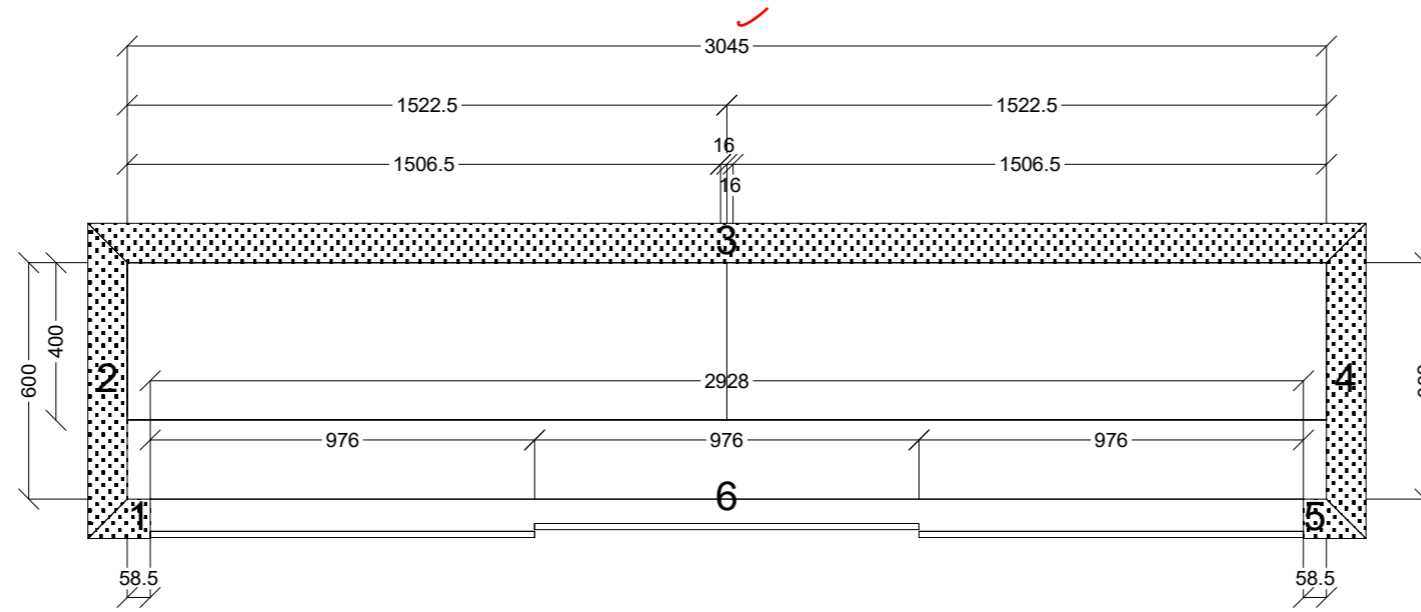

Client: MASTER MENDERS		Door and panels style/colour: CHROME TRACKS AND MIRROR DOORS BY CONNECT		Sheet 5 of 8
	Room: ROBE MASTER BED	Benchtop Colour: N/A	Drawer slides: N/A		Carcass: WHITE HMR
	Date: 22/01/24	Address: 2-5 BRADLEY ST NEWPORT	Handles Item No: N/A		Approved by: