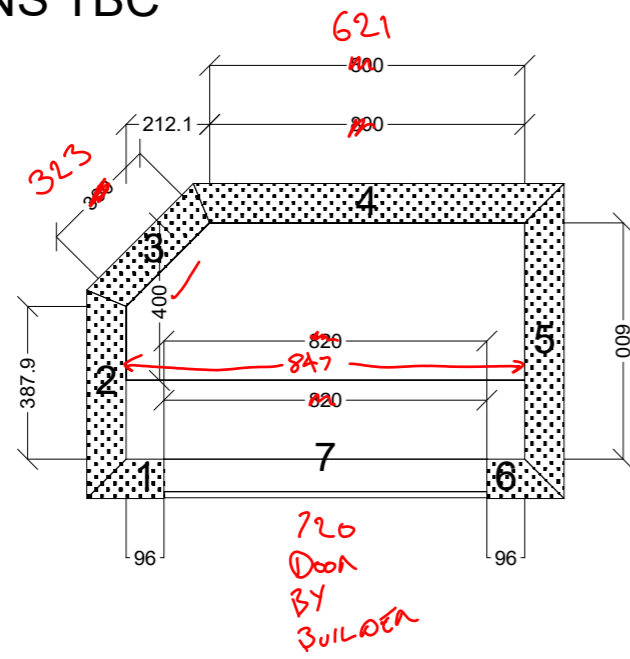

	Client: MASTER MENDERS		Door and panels style/colour: CHROME TRACKS AND MIRROR DOORS BY CONNECT		Sheet 5 of 8
	Room: ROBE MASTER BED	Benchtop Colour: N/A	Drawer slides: N/A		Carcass: WHITE HMR
	Date: 22/01/24	Address: 2-5 BRADLEY ST NEWPORT	Handles Item No: N/A		Approved by:

DIMENSIONS TBC

	Client: MASTER MENDERS		Door and panels style/colour: DOORS AND TRACKS BY BUILDER ✓		Sheet 7 of 8
	Room: LAUNDRY LINEN	Benchtop Colour: N/A	Drawer slides: N/A		Carcass: WHITE HMR
	Date: 22/01/24	Address: 2-5 BRADLEY ST NEWPORT	Handles Item No: N/A		Approved by:

DIMENSIONS TBC

 CONNECT KITCHENS	Client: MASTER MENDERS		Door and panels style/colour: DOORS AND TRACKS BY BUILDER		Sheet 8 of 8
	Room: LINEN NEAR BED 2	Benchtop Colour: N/A	Drawer slides: N/A		Carcass: WHITE HMR
	Date: 22/01/24	Address: 2-5 BRADLEY ST NEWPORT	Handles Item No: N/A		Approved by: