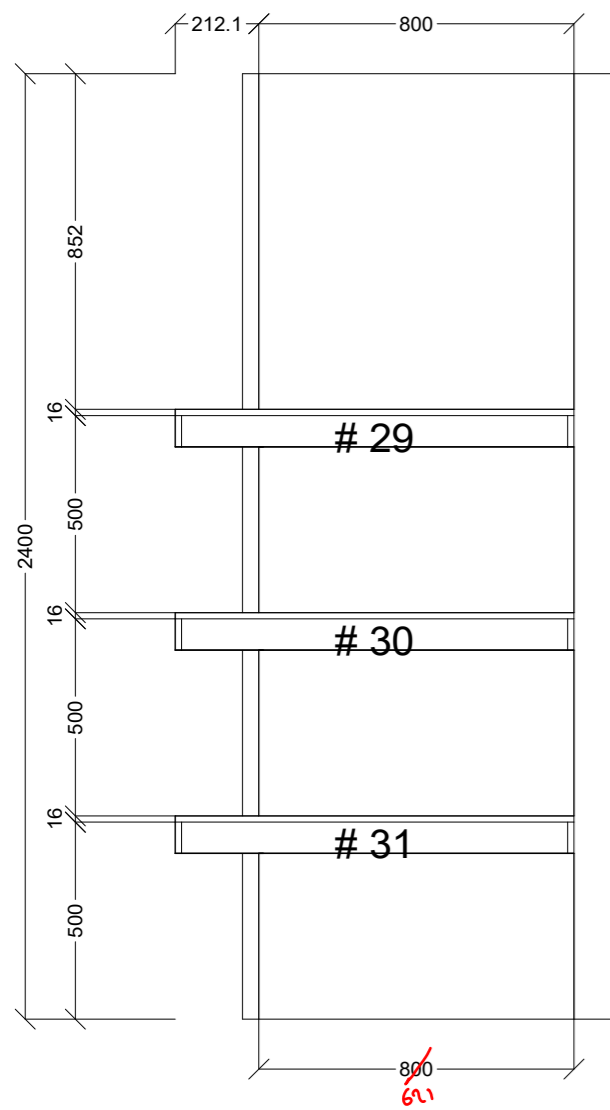

	Client: MASTER MENDERS		Door and panels style/colour: CHROME TRACKS AND MIRROR DOORS BY CONNECT		Sheet 5 of 8
	Room: ROBE MASTER BED	Benchtop Colour: N/A	Drawer slides: N/A		Carcass: WHITE HMR
	Date: 22/01/24	Address: 2-5 BRADLEY ST NEWPORT	Handles Item No: N/A		Approved by:

 CONNECT KITCHENS	Client: MASTER MENDERS		Door and panels style/colour: CHROME TRACKS AND MIRROR DOORS BY CONNECT		Sheet 6 of 8
	Room: ROBE MASTER BED	Benchtop Colour: N/A		Drawer slides: N/A	Carcass: WHITE HMR
	Date: 22/01/24	Address: 2-5 BRADLEY ST NEWPORT	Handles Item No: N/A		Approved by:

DIMENSIONS TBC

	Client: MASTER MENDERS		Door and panels style/colour: DOORS AND TRACKS BY BUILDER ✓		Sheet 7 of 8
	Room: LAUNDRY LINEN	Benchtop Colour: N/A	Drawer slides: N/A		Carcass: WHITE HMR
	Date: 22/01/24	Address: 2-5 BRADLEY ST NEWPORT	Handles Item No: N/A		Approved by:

DIMENSIONS TBC

 CONNECT KITCHENS	Client: MASTER MENDERS		Door and panels style/colour: DOORS AND TRACKS BY BUILDER		Sheet 8 of 8
	Room: LINEN NEAR BED 2	Benchtop Colour: N/A	Drawer slides: N/A		Carcass: WHITE HMR
	Date: 22/01/24	Address: 2-5 BRADLEY ST NEWPORT	Handles Item No: N/A		Approved by: