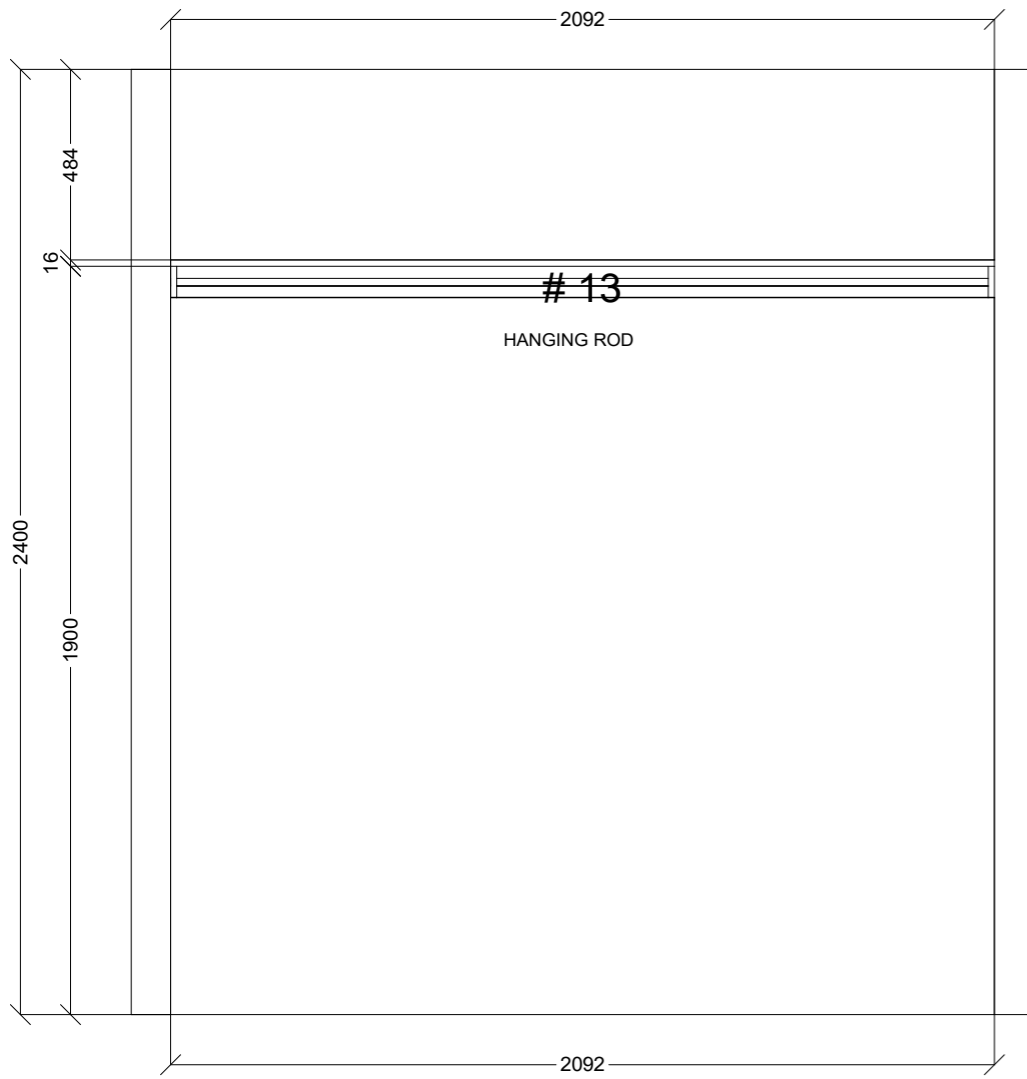

	Client: MASTER MENDERS		Door and panels style/colour: DOORS AND TRACKS BY BUILDER		Sheet 2 of 8
	Room: HALLWAY LINEN	Benchtop Colour: N/A	Drawer slides: N/A		Carcass: WHITE HMR
	Date: 22/01/24	Address: 2-5 BRADLEY ST NEWPORT	Handles Item No: N/A		Approved by:

	Client: MASTER MENDERS		Door and panels style/colour: CHROME TRACKS AND MIRROR DOORS BY CONNECT		Sheet 3 of 8
	Room: ROBE BED 3	Benchtop Colour: N/A	Drawer slides: N/A		Carcass: WHITE HMR
	Date: 22/01/24	Address: 2-5 BRADLEY ST NEWPORT	Handles Item No: N/A		Approved by:

DIMENSIONS TBC

	Client: MASTER MENDERS		Door and panels style/colour: DOORS AND TRACKS BY BUILDER ✓		Sheet 7 of 8
	Room: LAUNDRY LINEN	Benchtop Colour: N/A	Drawer slides: N/A		Carcass: WHITE HMR
	Date: 22/01/24	Address: 2-5 BRADLEY ST NEWPORT	Handles Item No: N/A		Approved by:

DIMENSIONS TBC

 CONNECT KITCHENS	Client: MASTER MENDERS		Door and panels style/colour: DOORS AND TRACKS BY BUILDER		Sheet 8 of 8
	Room: LINEN NEAR BED 2	Benchtop Colour: N/A	Drawer slides: N/A		Carcass: WHITE HMR
	Date: 22/01/24	Address: 2-5 BRADLEY ST NEWPORT	Handles Item No: N/A		Approved by: