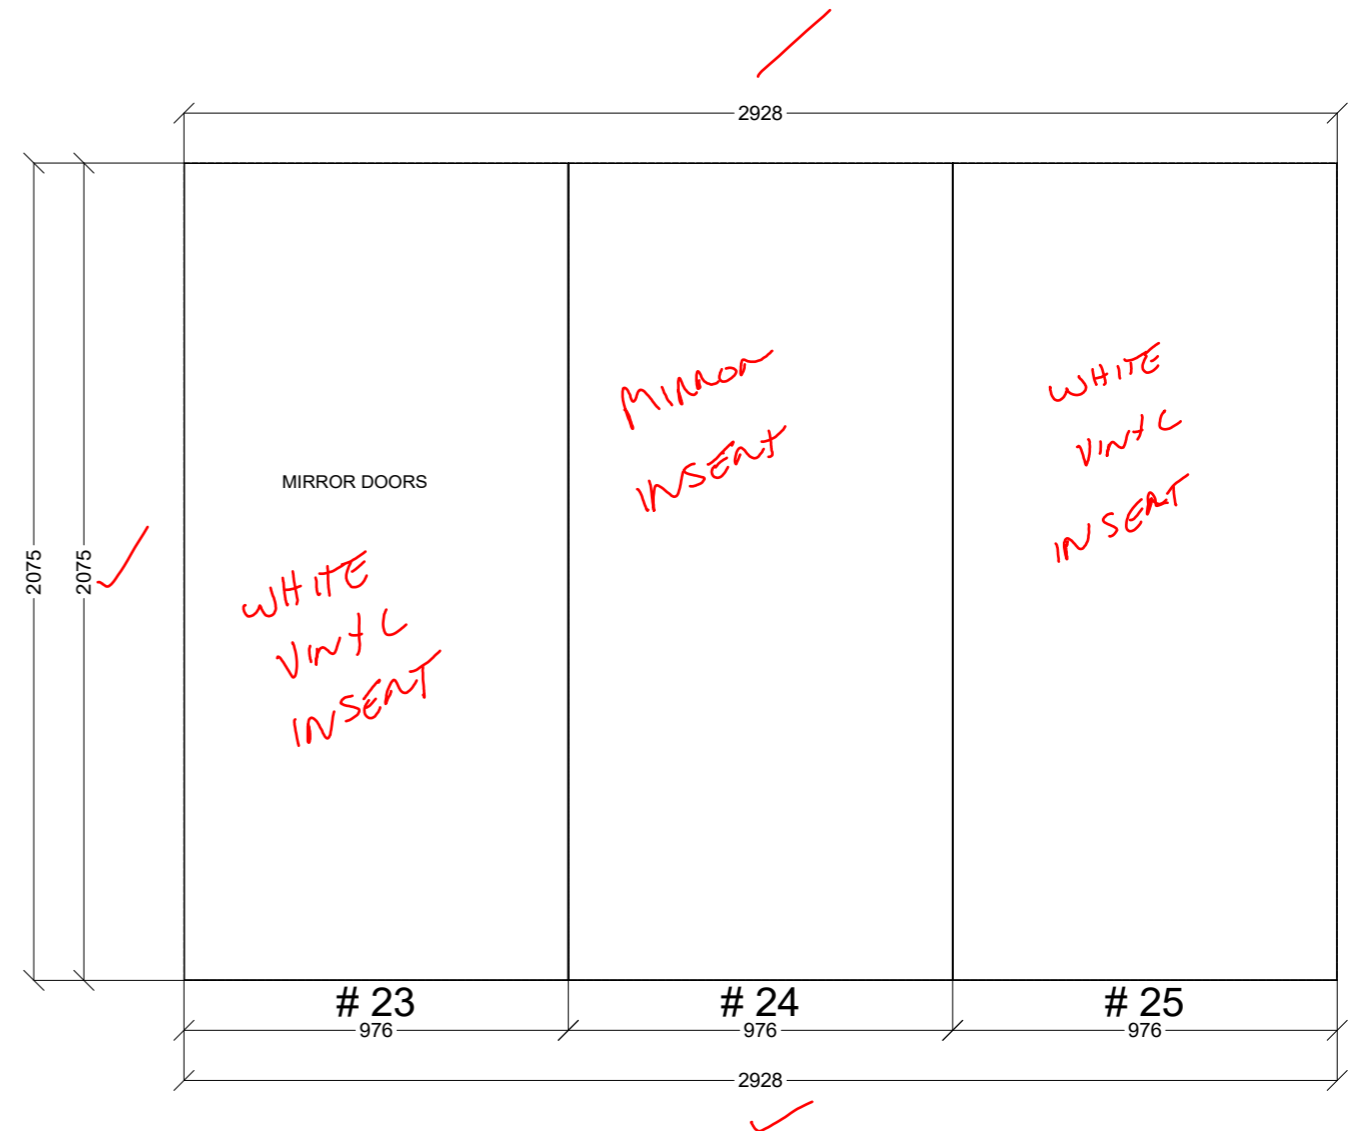

Client: MASTER MENDERS		Door and panels style/colour: CHROME TRACKS AND MIRROR DOORS BY CONNECT		Sheet 5 of 8
	Room: ROBE MASTER BED	Benchtop Colour: N/A	Drawer slides: N/A		Carcass: WHITE HMR
	Date: 22/01/24	Address: 2-5 BRADLEY ST NEWPORT	Handles Item No: N/A		Approved by: