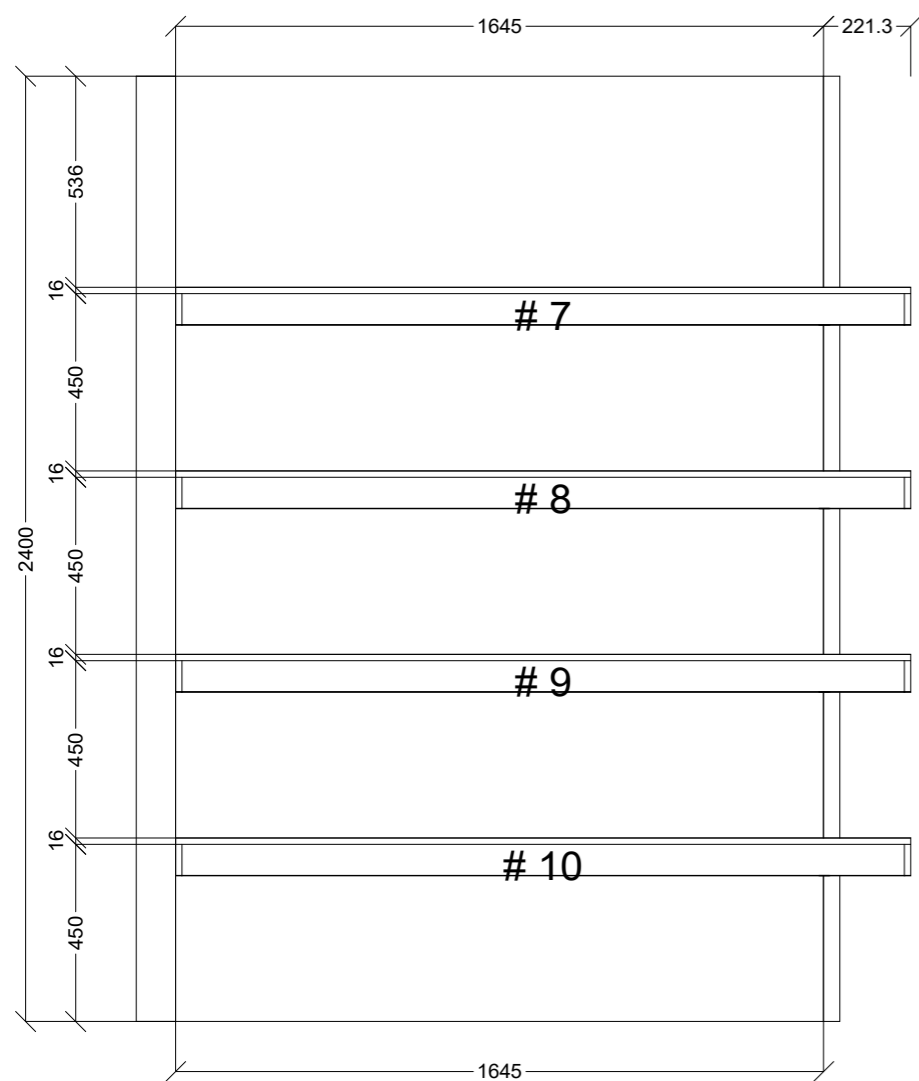

Client: MASTER MENDERS		Door and panels style/colour: DOORS AND TRACKS BY BUILDER		Sheet 2 of 8
	Room: HALLWAY LINEN	Benchtop Colour: N/A	Drawer slides: N/A		Carcass: WHITE HMR
	Date: 22/01/24	Address: 2-5 BRADLEY ST NEWPORT	Handles Item No: N/A		Approved by: