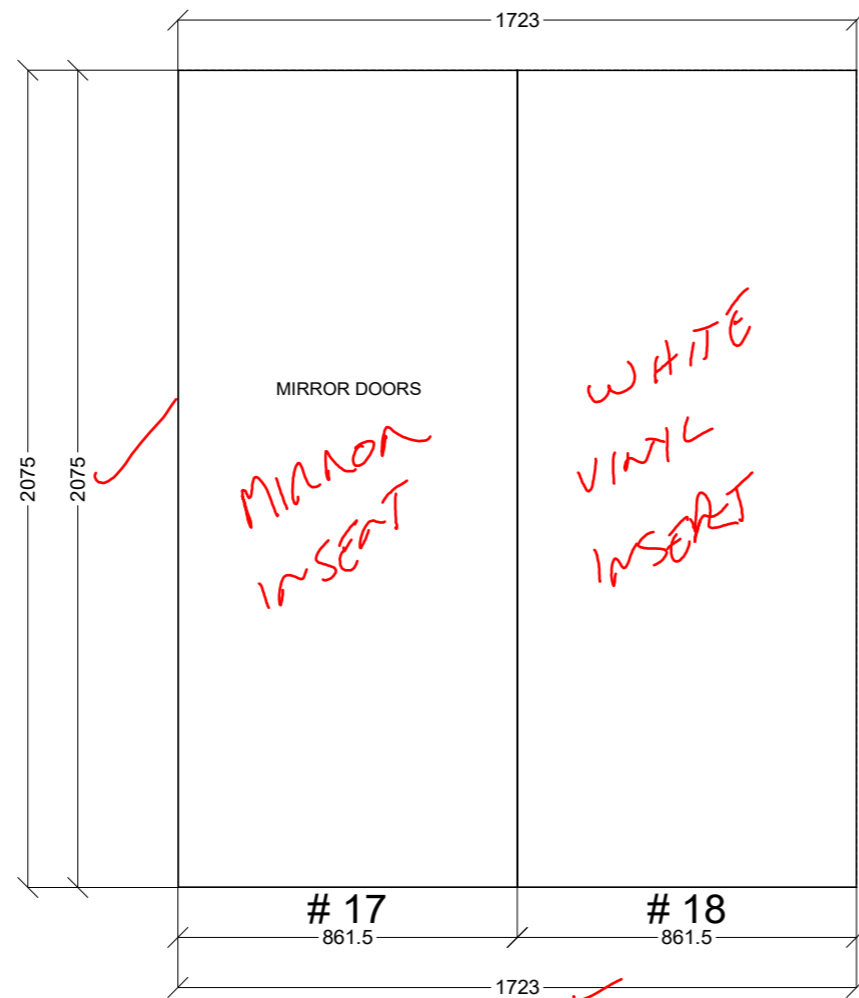

 CONNECT KITCHENS	Client: MASTER MENDERS		Door and panels style/colour: DOORS AND TRACKS BY BUILDER		Sheet 1 of 8
	Room: LIVING LINEN	Benchtop Colour: N/A	Drawer slides: N/A		Carcass: WHITE HMR
	Date: 22/01/24	Address: 2-5 BRADLEY ST NEWPORT	Handles Item No: N/A		Approved by:

	Client: MASTER MENDERS		Door and panels style/colour: DOORS AND TRACKS BY BUILDER		Sheet 2 of 8
	Room: HALLWAY LINEN	Benchtop Colour: N/A	Drawer slides: N/A		Carcass: WHITE HMR
	Date: 22/01/24	Address: 2-5 BRADLEY ST NEWPORT	Handles Item No: N/A		Approved by:

	Client: MASTER MENDERS		Door and panels style/colour: CHROME TRACKS AND MIRROR DOORS BY CONNECT		Sheet 3 of 8
	Room: ROBE BED 3	Benchtop Colour: N/A	Drawer slides: N/A		Carcass: WHITE HMR
	Date: 22/01/24	Address: 2-5 BRADLEY ST NEWPORT	Handles Item No: N/A		Approved by: