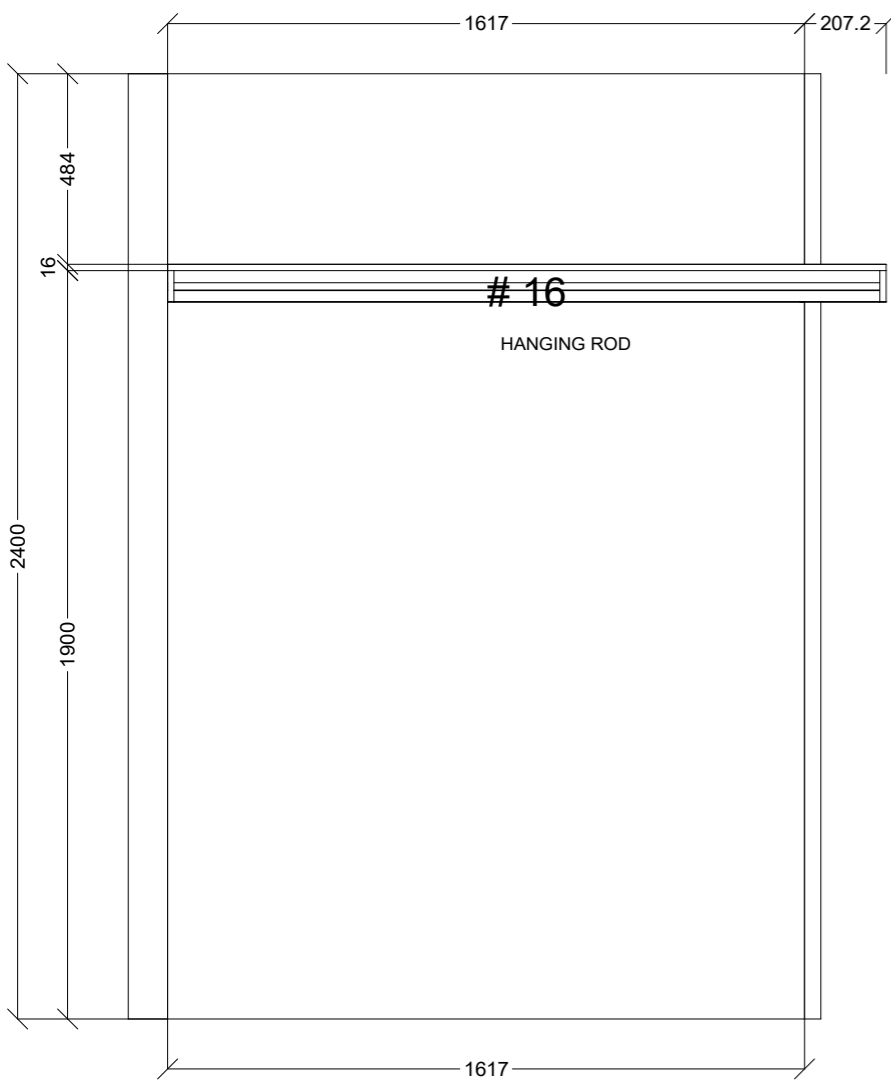

	Client: MASTER MENDERS		Door and panels style/colour: DOORS AND TRACKS BY BUILDER		Sheet 2 of 8
	Room: HALLWAY LINEN	Benchtop Colour: N/A	Drawer slides: N/A		Carcass: WHITE HMR
	Date: 22/01/24	Address: 2-5 BRADLEY ST NEWPORT	Handles Item No: N/A		Approved by:

	Client: MASTER MENDERS		Door and panels style/colour: CHROME TRACKS AND MIRROR DOORS BY CONNECT		Sheet 3 of 8
	Room: ROBE BED 3	Benchtop Colour: N/A	Drawer slides: N/A		Carcass: WHITE HMR
	Date: 22/01/24	Address: 2-5 BRADLEY ST NEWPORT	Handles Item No: N/A		Approved by:

DIMENSIONS TBC

	Client: MASTER MENDERS		Door and panels style/colour: DOORS AND TRACKS BY BUILDER ✓		Sheet 7 of 8
	Room: LAUNDRY LINEN	Benchtop Colour: N/A	Drawer slides: N/A		Carcass: WHITE HMR
	Date: 22/01/24	Address: 2-5 BRADLEY ST NEWPORT	Handles Item No: N/A		Approved by:

DIMENSIONS TBC

 CONNECT KITCHENS	Client: MASTER MENDERS		Door and panels style/colour: DOORS AND TRACKS BY BUILDER		Sheet 8 of 8
	Room: LINEN NEAR BED 2	Benchtop Colour: N/A	Drawer slides: N/A		Carcass: WHITE HMR
	Date: 22/01/24	Address: 2-5 BRADLEY ST NEWPORT	Handles Item No: N/A		Approved by: