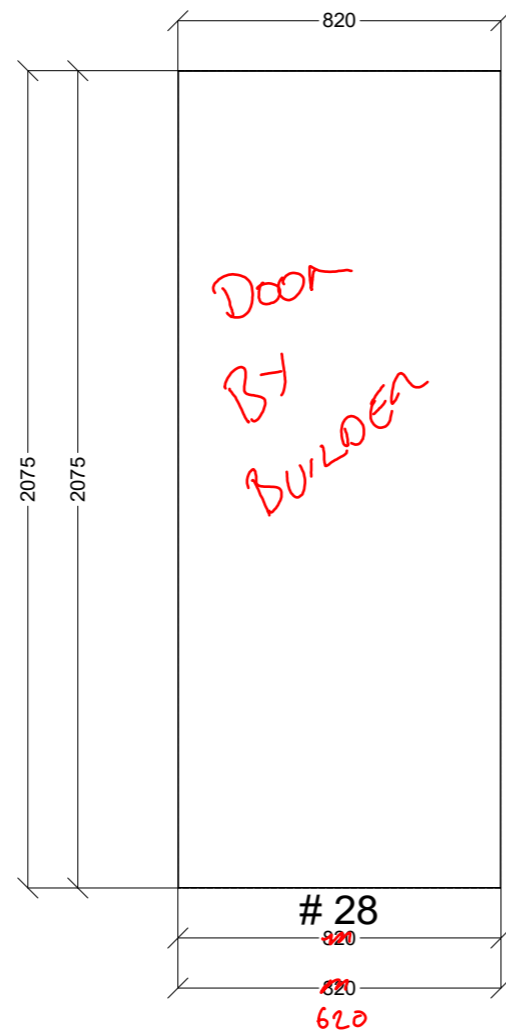

DIMENSIONS TBC

	Client: MASTER MENDERS		Door and panels style/colour: DOORS AND TRACKS BY BUILDER ✓		Sheet 7 of 8
	Room: LAUNDRY LINEN	Benchtop Colour: N/A	Drawer slides: N/A		Carcass: WHITE HMR
	Date: 22/01/24	Address: 2-5 BRADLEY ST NEWPORT	Handles Item No: N/A		Approved by: