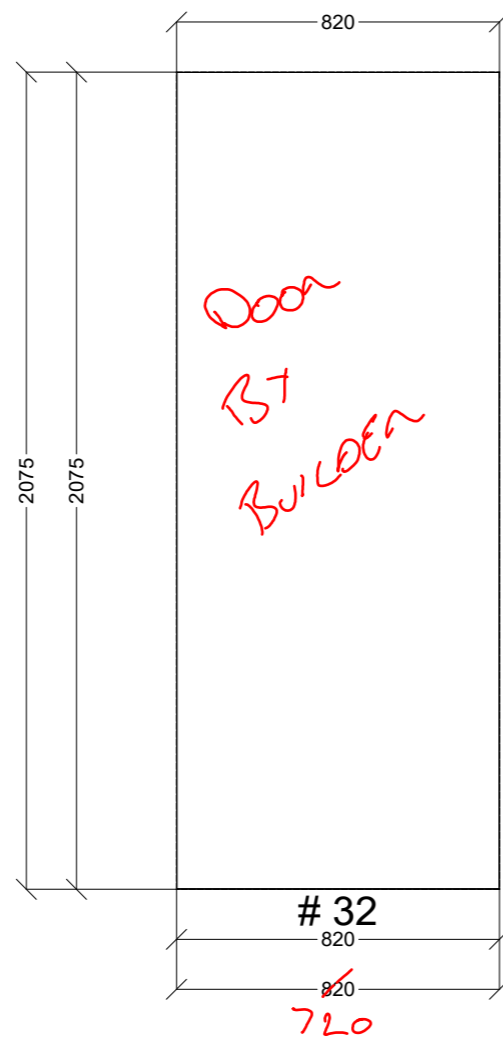

DIMENSIONS TBC

CONNECT KITCHENS	Client: MASTER MENDERS		Door and panels style/colour: DOORS AND TRACKS BY BUILDER		Sheet 8 of 8
	Room: LINEN NEAR BED 2	Benchtop Colour: N/A	Drawer slides: N/A		Carcass: WHITE HMR
	Date: 22/01/24	Address: 2-5 BRADLEY ST NEWPORT	Handles Item No: N/A		Approved by: