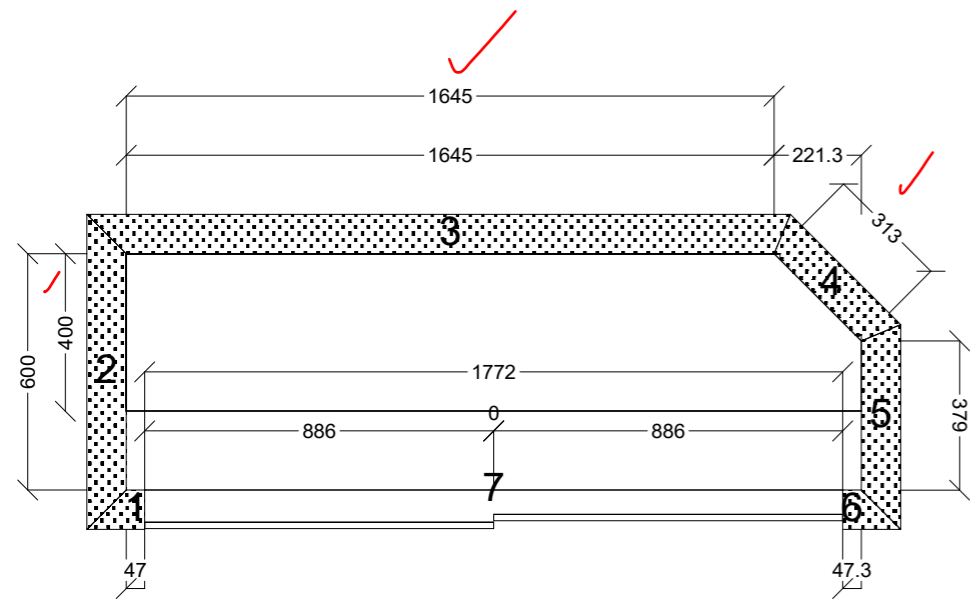

 CONNECT KITCHENS	Client: MASTER MENDERS		Door and panels style/colour: DOORS AND TRACKS BY BUILDER		Sheet 1 of 8
	Room: LIVING LINEN	Benchtop Colour: N/A	Drawer slides: N/A		Carcass: WHITE HMR
	Date: 22/01/24	Address: 2-5 BRADLEY ST NEWPORT	Handles Item No: N/A		Approved by:

	Client: MASTER MENDERS		Door and panels style/colour: CHROME TRACKS AND MIRROR DOORS BY CONNECT		Sheet 3 of 8
	Room: ROBE BED 3	Benchtop Colour: N/A	Drawer slides: N/A		Carcass: WHITE HMR
	Date: 22/01/24	Address: 2-5 BRADLEY ST NEWPORT	Handles Item No: N/A		Approved by:

DIMENSIONS TBC

	Client: MASTER MENDERS		Door and panels style/colour: DOORS AND TRACKS BY BUILDER ✓		Sheet 7 of 8
	Room: LAUNDRY LINEN	Benchtop Colour: N/A	Drawer slides: N/A		Carcass: WHITE HMR
	Date: 22/01/24	Address: 2-5 BRADLEY ST NEWPORT	Handles Item No: N/A		Approved by:

DIMENSIONS TBC

 CONNECT KITCHENS	Client: MASTER MENDERS		Door and panels style/colour: DOORS AND TRACKS BY BUILDER		Sheet 8 of 8
	Room: LINEN NEAR BED 2	Benchtop Colour: N/A	Drawer slides: N/A		Carcass: WHITE HMR
	Date: 22/01/24	Address: 2-5 BRADLEY ST NEWPORT	Handles Item No: N/A		Approved by: