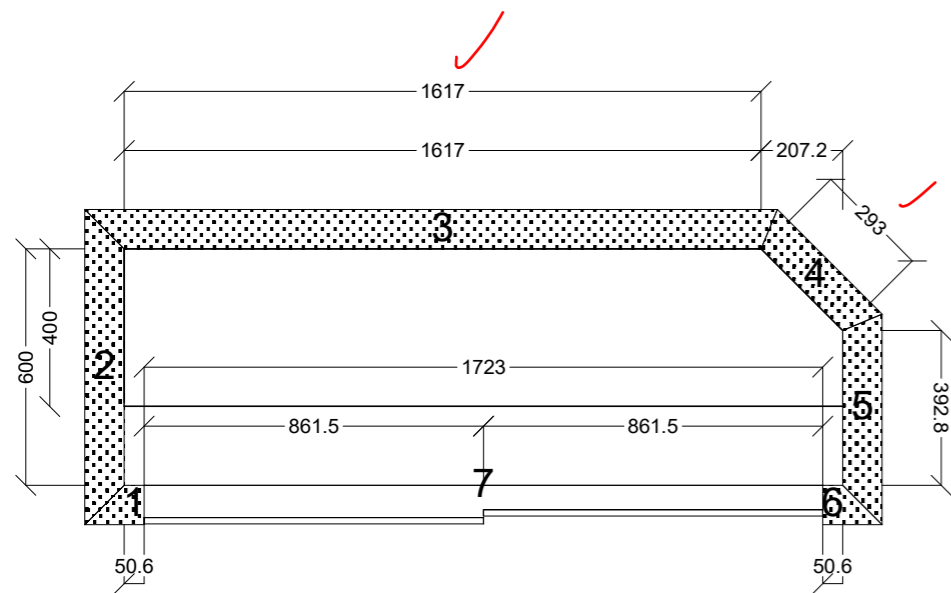

 CONNECT KITCHENS	Client: MASTER MENDERS		Door and panels style/colour: DOORS AND TRACKS BY BUILDER		Sheet 1 of 8
	Room: LIVING LINEN	Benchtop Colour: N/A	Drawer slides: N/A		Carcass: WHITE HMR
	Date: 22/01/24	Address: 2-5 BRADLEY ST NEWPORT	Handles Item No: N/A		Approved by:

	Client: MASTER MENDERS		Door and panels style/colour: CHROME TRACKS AND MIRROR DOORS BY CONNECT		Sheet 3 of 8
	Room: ROBE BED 3	Benchtop Colour: N/A	Drawer slides: N/A		Carcass: WHITE HMR
	Date: 22/01/24	Address: 2-5 BRADLEY ST NEWPORT	Handles Item No: N/A		Approved by:

DIMENSIONS TBC

	Client: MASTER MENDERS		Door and panels style/colour: DOORS AND TRACKS BY BUILDER ✓		Sheet 7 of 8
	Room: LAUNDRY LINEN	Benchtop Colour: N/A	Drawer slides: N/A		Carcass: WHITE HMR
	Date: 22/01/24	Address: 2-5 BRADLEY ST NEWPORT	Handles Item No: N/A		Approved by: