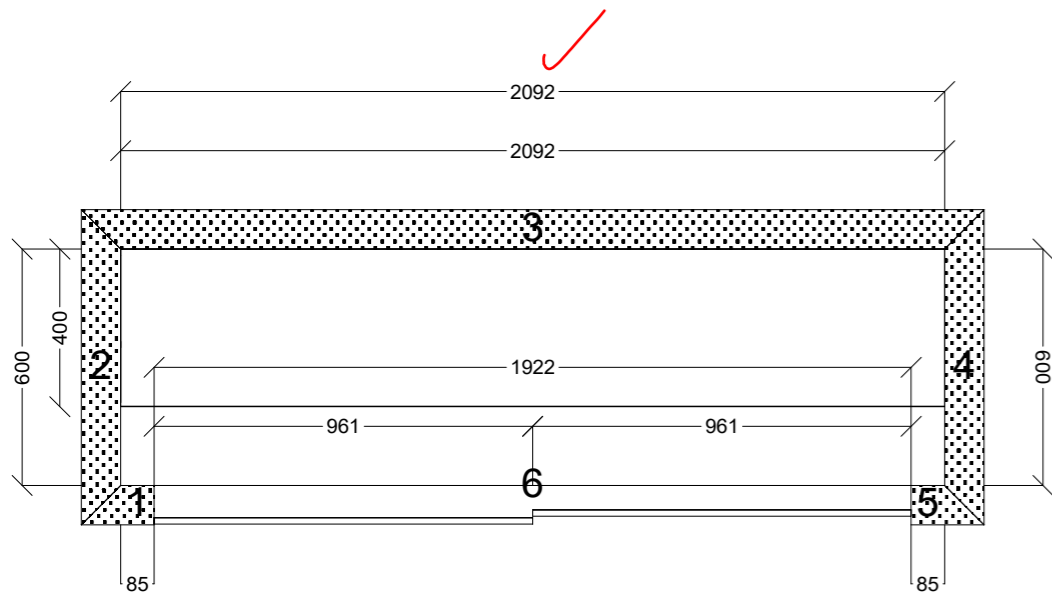

 CONNECT KITCHENS	Client: MASTER MENDERS		Door and panels style/colour: DOORS AND TRACKS BY BUILDER		Sheet 1 of 8
	Room: LIVING LINEN	Benchtop Colour: N/A	Drawer slides: N/A		Carcass: WHITE HMR
	Date: 22/01/24	Address: 2-5 BRADLEY ST NEWPORT	Handles Item No: N/A		Approved by:

	Client: MASTER MENDERS		Door and panels style/colour: CHROME TRACKS AND MIRROR DOORS BY CONNECT		Sheet 3 of 8
	Room: ROBE BED 3	Benchtop Colour: N/A	Drawer slides: N/A		Carcass: WHITE HMR
	Date: 22/01/24	Address: 2-5 BRADLEY ST NEWPORT	Handles Item No: N/A		Approved by: