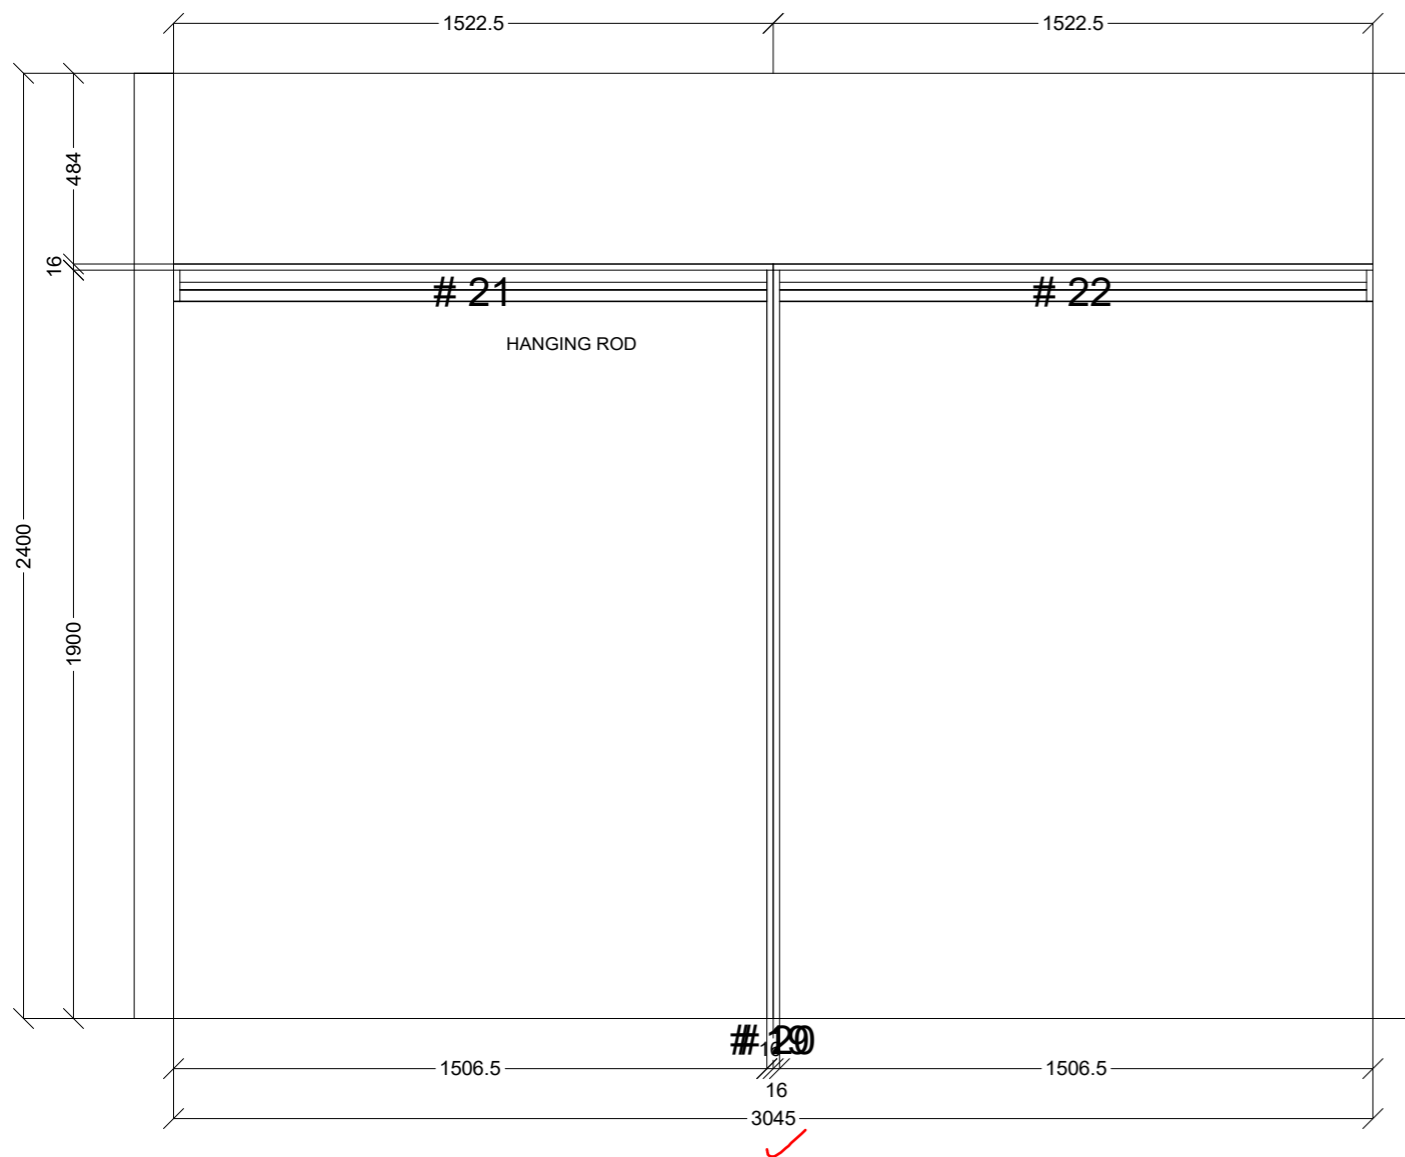

Client: MASTER MENDERS		Door and panels style/colour: CHROME TRACKS AND MIRROR DOORS BY CONNECT		Sheet 5 of 8
	Room: ROBE MASTER BED	Benchtop Colour: N/A	Drawer slides: N/A		Carcass: WHITE HMR
	Date: 22/01/24	Address: 2-5 BRADLEY ST NEWPORT	Handles Item No: N/A		Approved by: