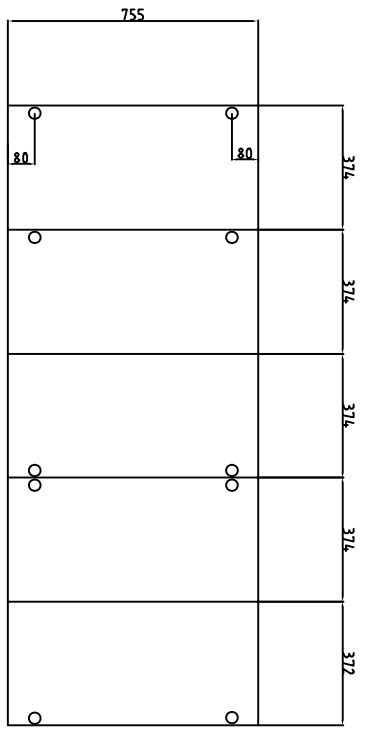

CUPBOARDS - ABOVE OVEN

DRAWER - BELOW OVEN

CUPBOARDS - ABOVE STOVE

CUPBOARDS - BELOW STOVE

CUPBOARDS - BELOW BENCH AREA 1

CUPBOARDS - BELOW BENCH AREA 2

CUPBOARDS - BELOW BENCH AREA 3

PANTRY DOORS

- NOTES:
1. THERMOFORMED GLOSS WHITE
 2. J-PULL PROFILE