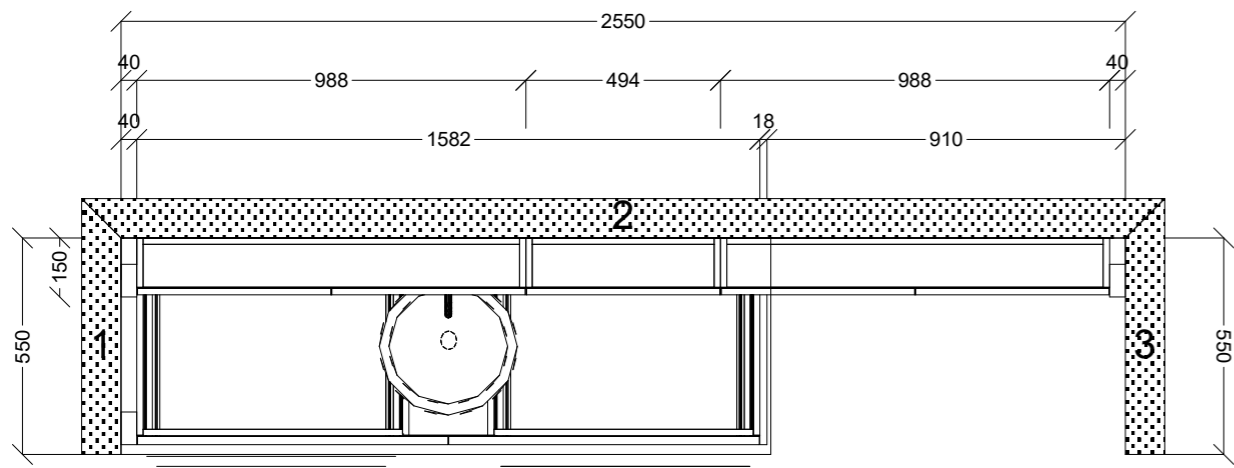

	Client: JAMES JACOBSON		Door and panels style/colour: TESROL 504 EP3S RAW MDF		Sheet 1 of 3
	Room: STORAGE	Benchtop Colour: N/A		Drawer slides: N/A	Carcass: WHITE HMR
	Date: 04/02/24	Address: 91 BULLEEN RD BALWYN NTH		Handles Item No: BY CUSTOMER	Approved by:

	Client: JAMES JACOBSON		Door and panels style/colour: 2PAC TBA SHAKER 4 BEVEL		Sheet 2 of 3
	Room: ENSUITE	Benchtop Colour: 60MM MARBLE TBC		Drawer slides: BLUM ANTARO	Carcass: WHITE HMR
	Date: 04/02/24	Address: 91 BULLEEN RD BALWYN NTH	Handles Item No: BY CUSTOMER		Approved by:

	Client: JAMES JACOBSON		Door and panels style/colour: 2PAC TBA SHAKER 4 BEVEL		Sheet 3 of 3
	Room: BATH	Benchtop Colour: 60MM MARBLE TBC		Drawer slides: BLUM ANTARO	Carcass: WHITE HMR
	Date: 04/02/24	Address: 91 BULLEEN RD BALWYN NTH		Handles Item No: BY CUSTOMER	Approved by: