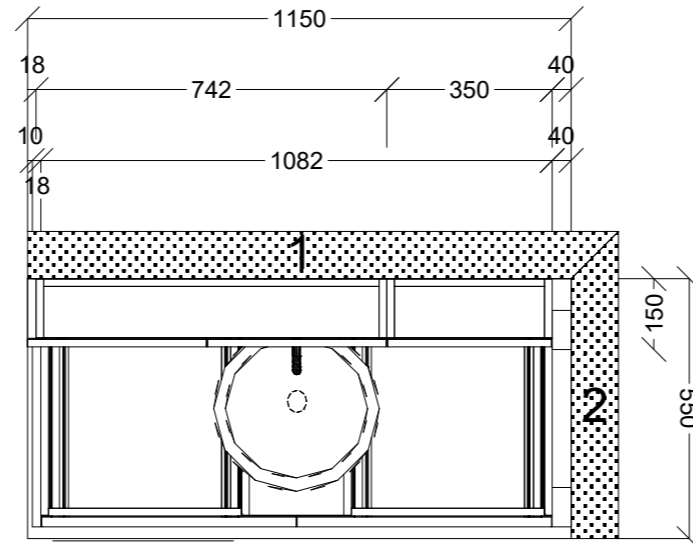

	Client: JAMES JACOBSON		Door and panels style/colour: TESROL 504 EP3S RAW MDF		Sheet 1 of 3
	Room: STORAGE	Benchtop Colour: N/A		Drawer slides: N/A	Carcass: WHITE HMR
	Date: 04/02/24	Address: 91 BULLEEN RD BALWYN NTH		Handles Item No: BY CUSTOMER	Approved by:

	Client: JAMES JACOBSON		Door and panels style/colour: 2PAC TBA SHAKER 4 BEVEL		Sheet 2 of 3
	Room: ENSUITE	Benchtop Colour: 60MM MARBLE TBC		Drawer slides: BLUM ANTARO	Carcass: WHITE HMR
	Date: 04/02/24	Address: 91 BULLEEN RD BALWYN NTH	Handles Item No: BY CUSTOMER		Approved by:

	Client: JAMES JACOBSON		Door and panels style/colour: 2PAC TBA SHAKER 4 BEVEL		Sheet 3 of 3
	Room: BATH	Benchtop Colour: 60MM MARBLE TBC		Drawer slides: BLUM ANTARO	Carcass: WHITE HMR
	Date: 04/02/24	Address: 91 BULLEEN RD BALWYN NTH		Handles Item No: BY CUSTOMER	Approved by: