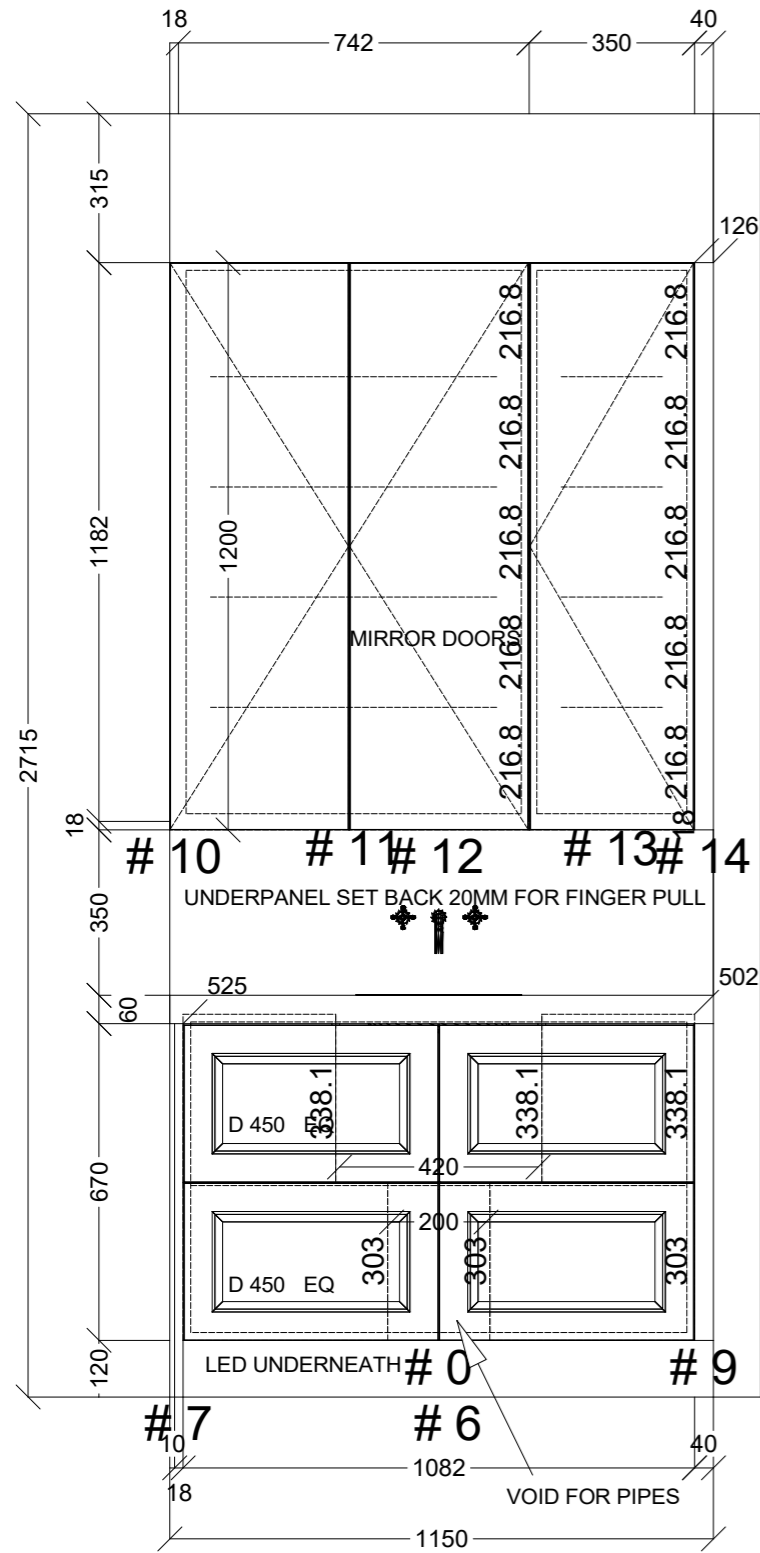

	Client: JAMES JACOBSON		Door and panels style/colour: TESROL 504 EP3S RAW MDF		Sheet 1 of 3
	Room: STORAGE	Benchtop Colour: N/A		Drawer slides: N/A	Carcass: WHITE HMR
	Date: 04/02/24	Address: 91 BULLEEN RD BALWYN NTH		Handles Item No: BY CUSTOMER	Approved by:

	Client: JAMES JACOBSON		Door and panels style/colour: 2PAC TBA SHAKER 4 BEVEL		Sheet 2 of 3
	Room: ENSUITE	Benchtop Colour: 60MM MARBLE TBC		Drawer slides: BLUM ANTARO	Carcass: WHITE HMR
	Date: 04/02/24	Address: 91 BULLEEN RD BALWYN NTH	Handles Item No: BY CUSTOMER		Approved by:

	Client: JAMES JACOBSON		Door and panels style/colour: 2PAC TBA SHAKER 4 BEVEL		Sheet 3 of 3
	Room: BATH	Benchtop Colour: 60MM MARBLE TBC		Drawer slides: BLUM ANTARO	Carcass: WHITE HMR
	Date: 04/02/24	Address: 91 BULLEEN RD BALWYN NTH		Handles Item No: BY CUSTOMER	Approved by: