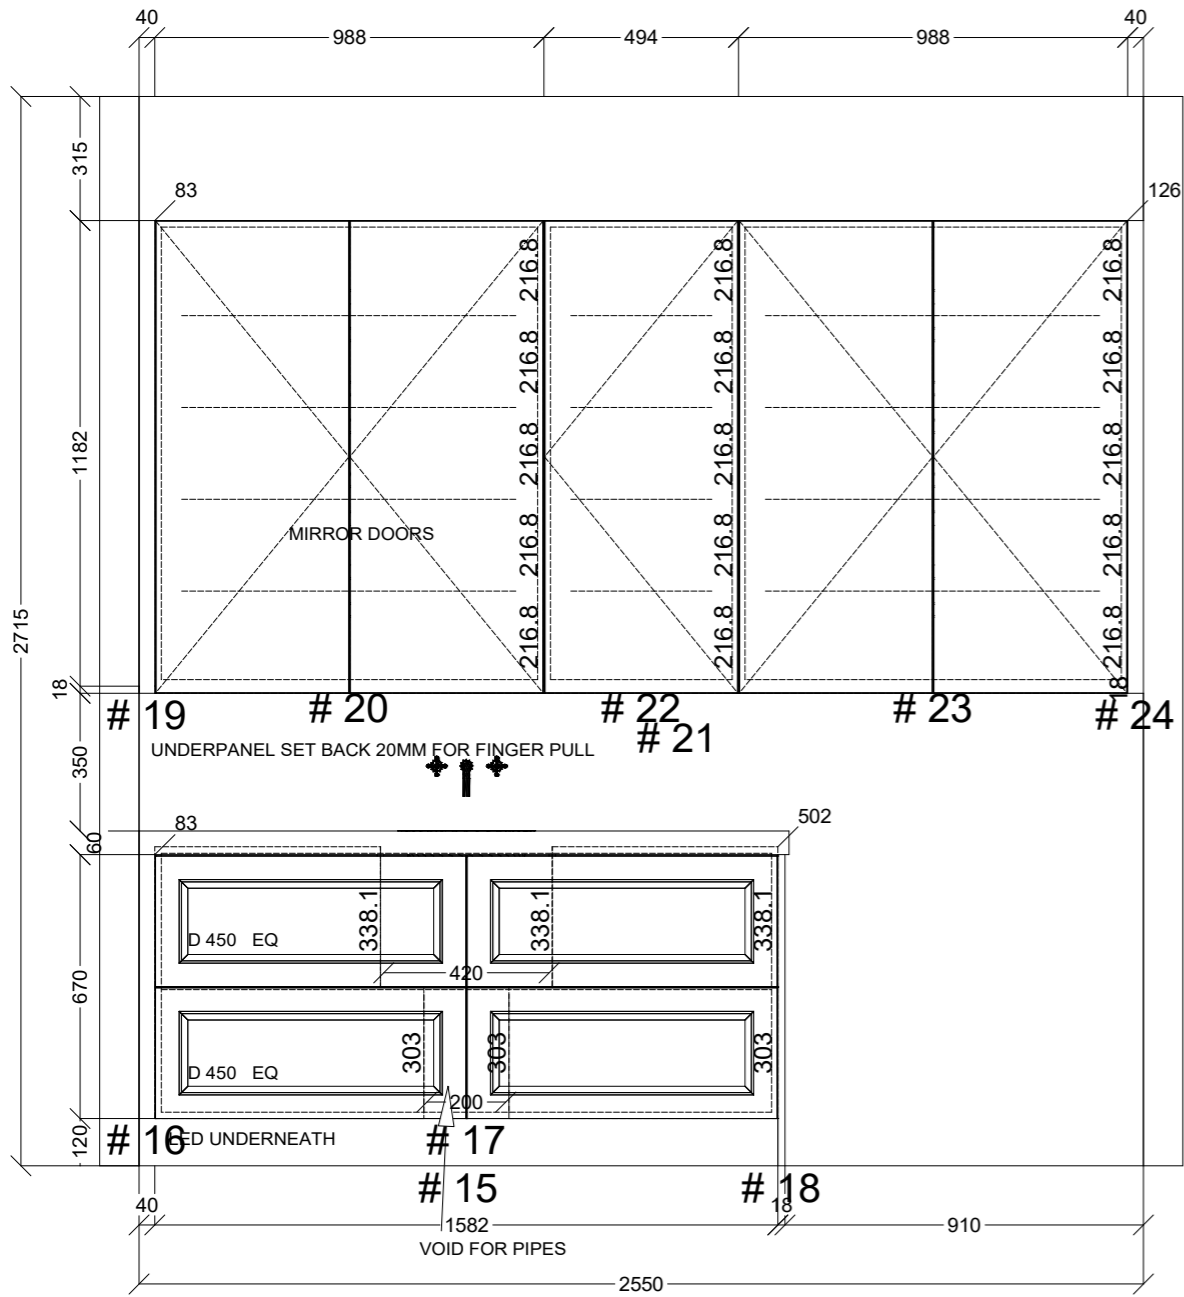

	Client: JAMES JACOBSON		Door and panels style/colour: TESROL 504 EP3S RAW MDF		Sheet 1 of 3
	Room: STORAGE	Benchtop Colour: N/A		Drawer slides: N/A	Carcass: WHITE HMR
	Date: 04/02/24	Address: 91 BULLEEN RD BALWYN NTH		Handles Item No: BY CUSTOMER	Approved by:

	Client: JAMES JACOBSON		Door and panels style/colour: 2PAC TBA SHAKER 4 BEVEL		Sheet 2 of 3
	Room: ENSUITE	Benchtop Colour: 60MM MARBLE TBC		Drawer slides: BLUM ANTARO	Carcass: WHITE HMR
	Date: 04/02/24	Address: 91 BULLEEN RD BALWYN NTH	Handles Item No: BY CUSTOMER		Approved by:

	Client: JAMES JACOBSON		Door and panels style/colour: 2PAC TBA SHAKER 4 BEVEL		Sheet 3 of 3
	Room: BATH	Benchtop Colour: 60MM MARBLE TBC		Drawer slides: BLUM ANTARO	Carcass: WHITE HMR
	Date: 04/02/24	Address: 91 BULLEEN RD BALWYN NTH		Handles Item No: BY CUSTOMER	Approved by: