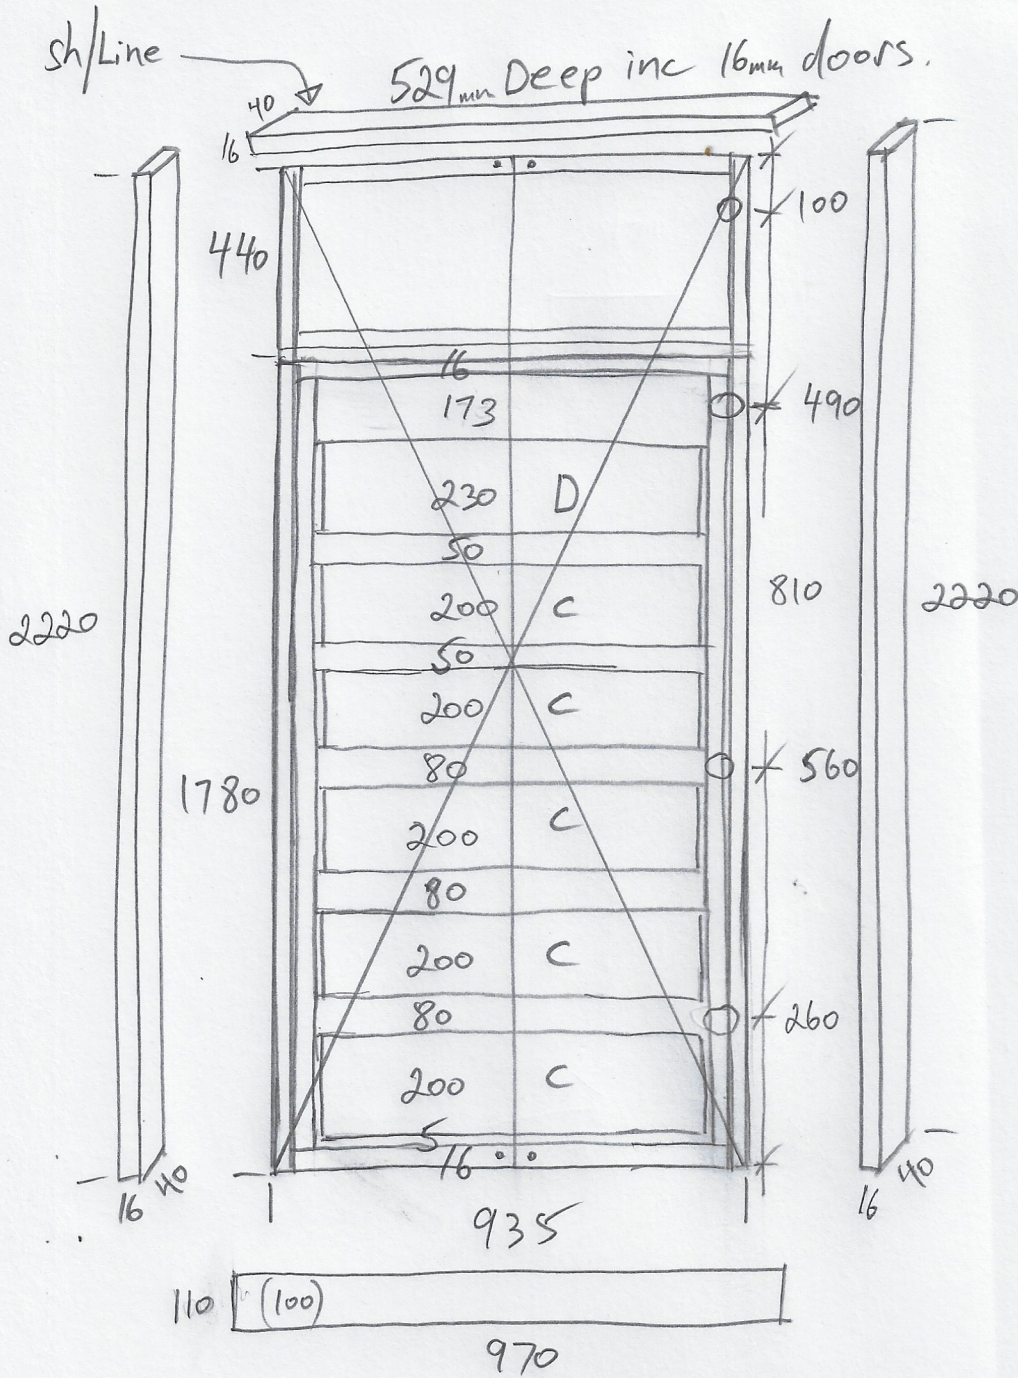

Ohad Pantry.

Wed 14.2.24

X 6 inner drawers. Cemux behind doors  
with 16mm white melamine draw fronts. 450 Deep.

Push to open doors.  
Polytec Polar white matt 16mm