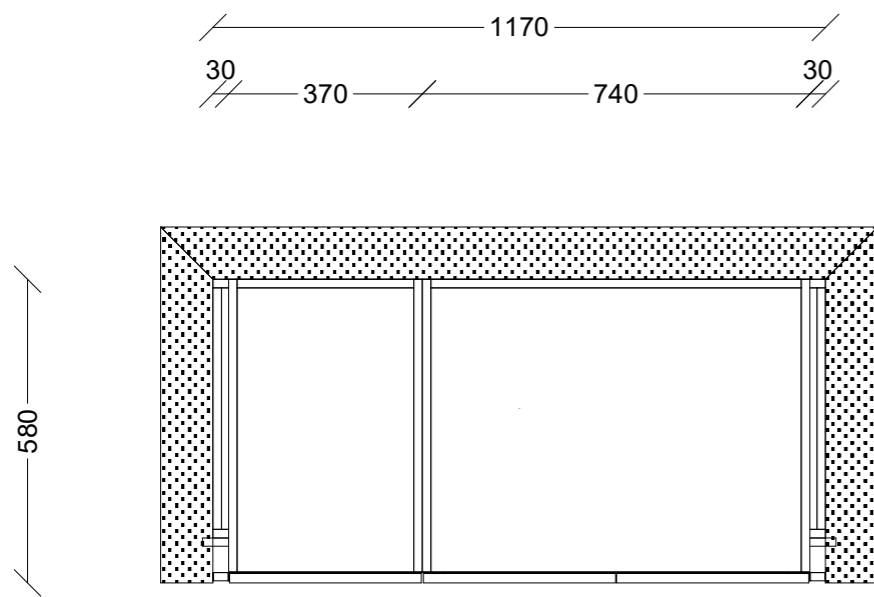

- Door & Side Panels Profile: Like Polytec Calcutta Profile (roughly 90mm strips)
- Doors & Panels 18mm in Paint Grade Satin MDF with SHARK NOSE profile
- Black Edging to all internal cabinets and shelves

- Door Profile: Like Polytec Calcutta Profile (roughly 90mm strips)
- Black Edging to all internal cabinets and shelves

DAVICON Group  
admin@davicongroup.com  
Phone: 0433 261 558

Approved  
 Rejected (As Noted)