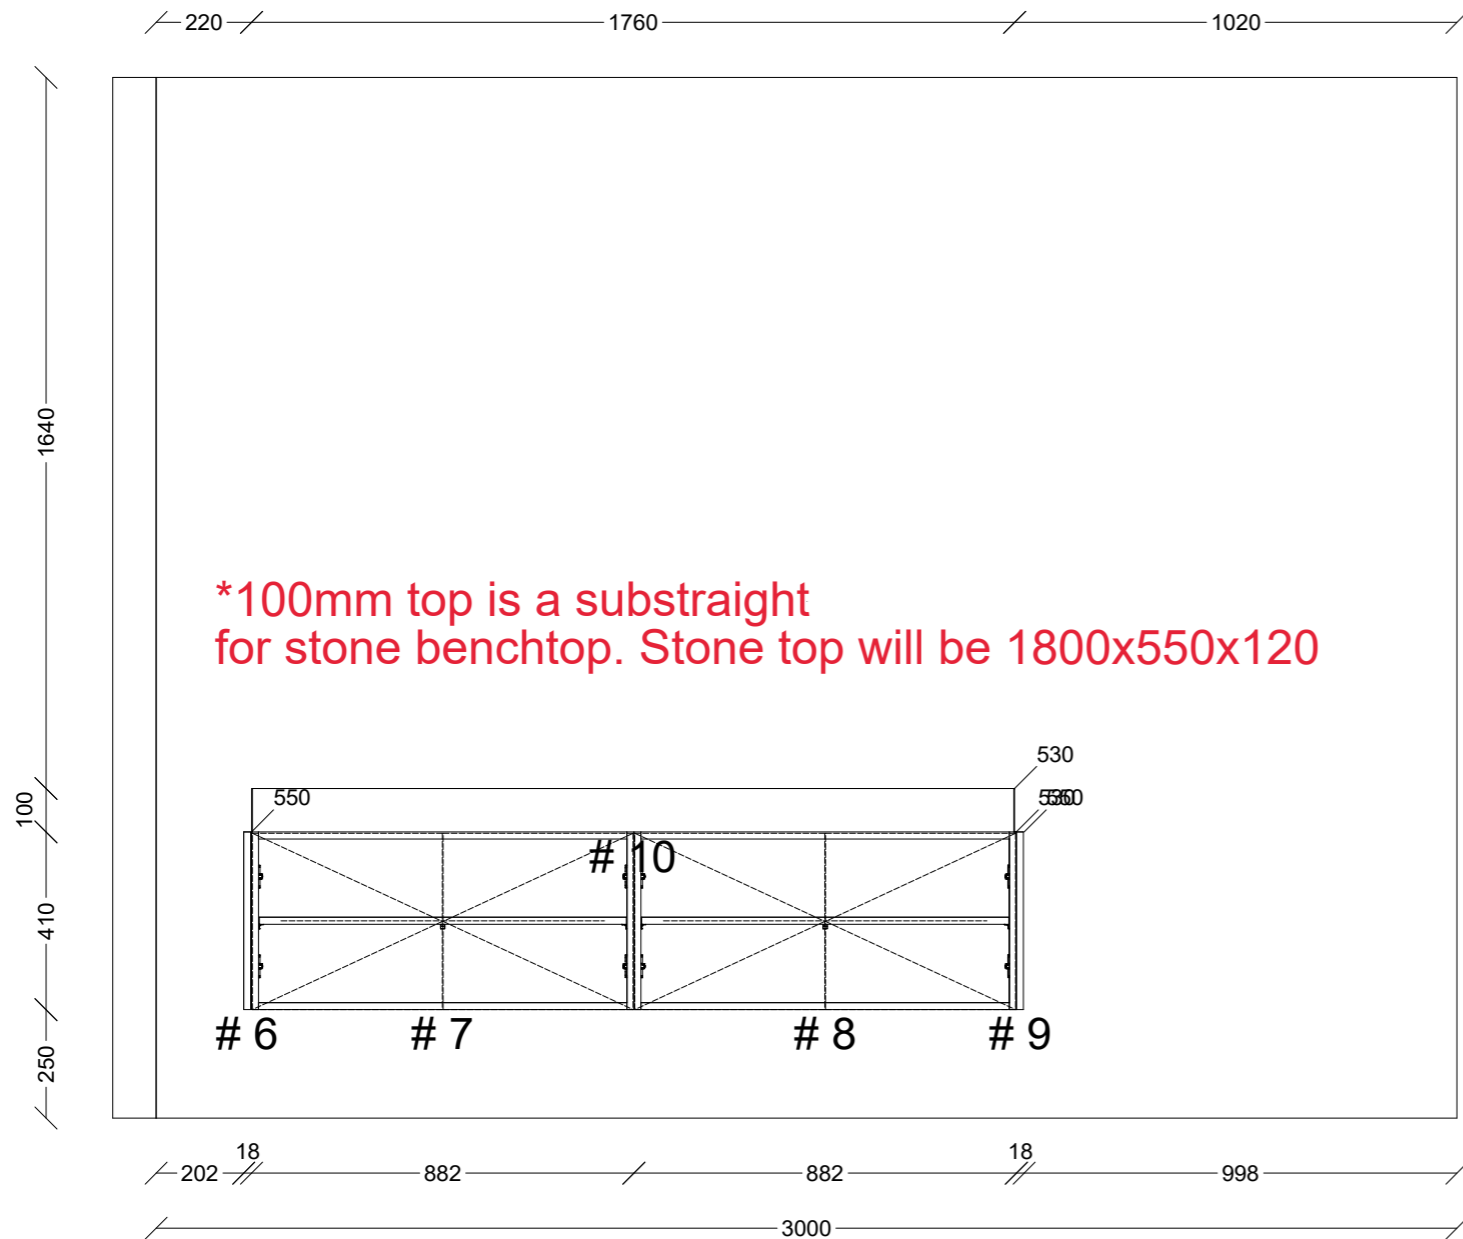

- Door & Side Panels Profile: Like Polytec Calcutta Profile (roughly 90mm strips)
- Doors & Panels 18mm in Paint Grade Satin MDF with SHARK NOSE profile
- Black Edging to all internal cabinets and shelves