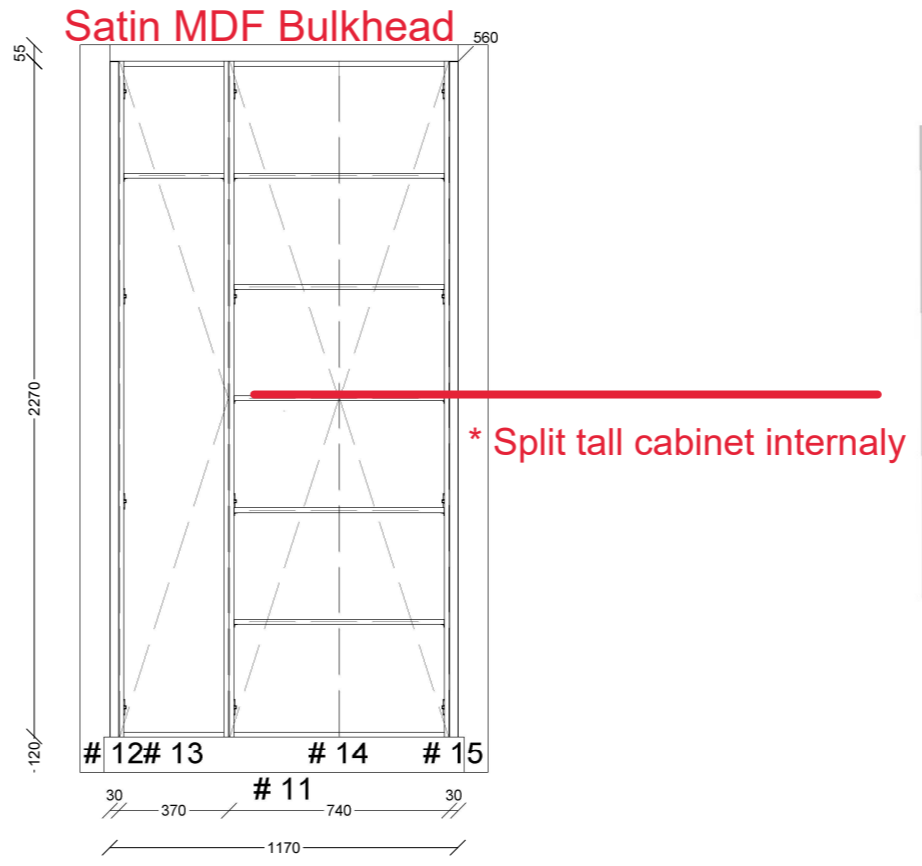

- Door & Side Panels Profile: Like Polytec Calcutta Profile (roughly 90mm strips)
- Doors & Panels 18mm in Paint Grade Satin MDF with SHARK NOSE profile
- Black Edging to all internal cabinets and shelves

- Door Profile: Like Polytec Calcutta Profile (roughly 90mm strips)
- Black Edging to all internal cabinets and shelves

DAVICON Group  
admin@davicongroup.com  
Phone: 0433 261 558

Approved  
 Rejected (As Noted)