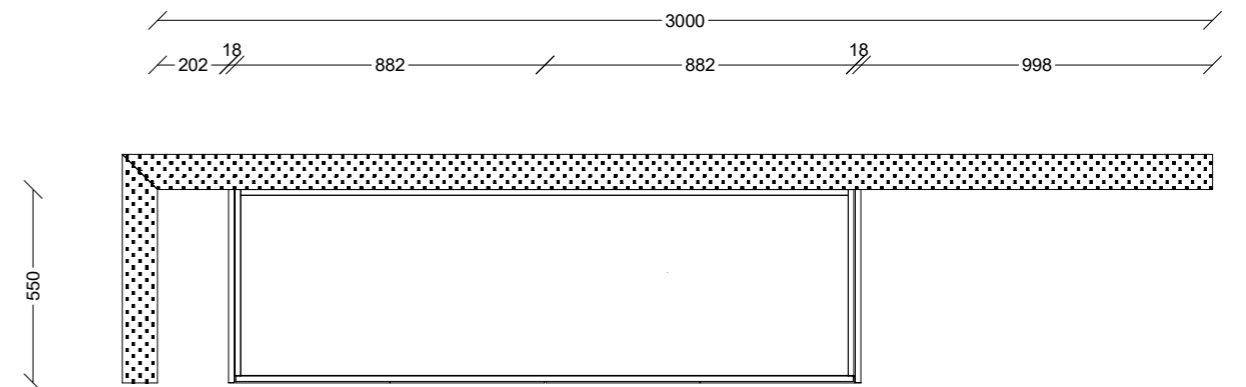

- Door & Side Panels Profile: Like Polytec Calcutta Profile (roughly 90mm strips)
- Doors & Panels 18mm in Paint Grade Satin MDF with SHARK NOSE profile
- Black Edging to all internal cabinets and shelves