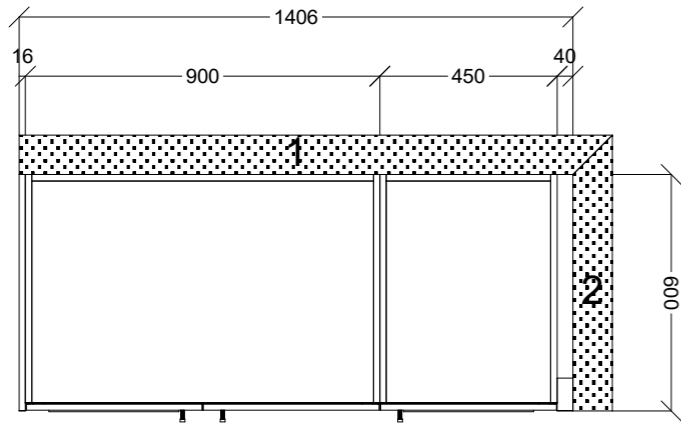

	Client: OME AGRAPIDIS		Door and panels style/colour: POLYTEC POLAR WHITE SHEEN		Sheet 1 of 2
	Room: MAIN BED	Benchtop Colour: N/A		Drawer slides: BLUM ANTARO	Carcass: WHITE HMR
	Date: 22/01/24	Address: 22 BRENTWOOD CL CLAYTON STH		Handles Item No: DALLAS D 288 BRUSHED NICKLE	Approved by:

	Client: OME AGRAPIDIS		Door and panels style/colour: POLYTEC POLAR WHITE SHEEN		Sheet 2 of 2
	Room: BED 2	Benchtop Colour: N/A		Drawer slides: BLUM ANTARO	Carcass: WHITE HMR
	Date: 22/01/24	Address: 22 BRENTWOOD CL CLAYTON STH	Handles Item No: DALLAS D 288 BRUSHED NICKLE	Approved by:	