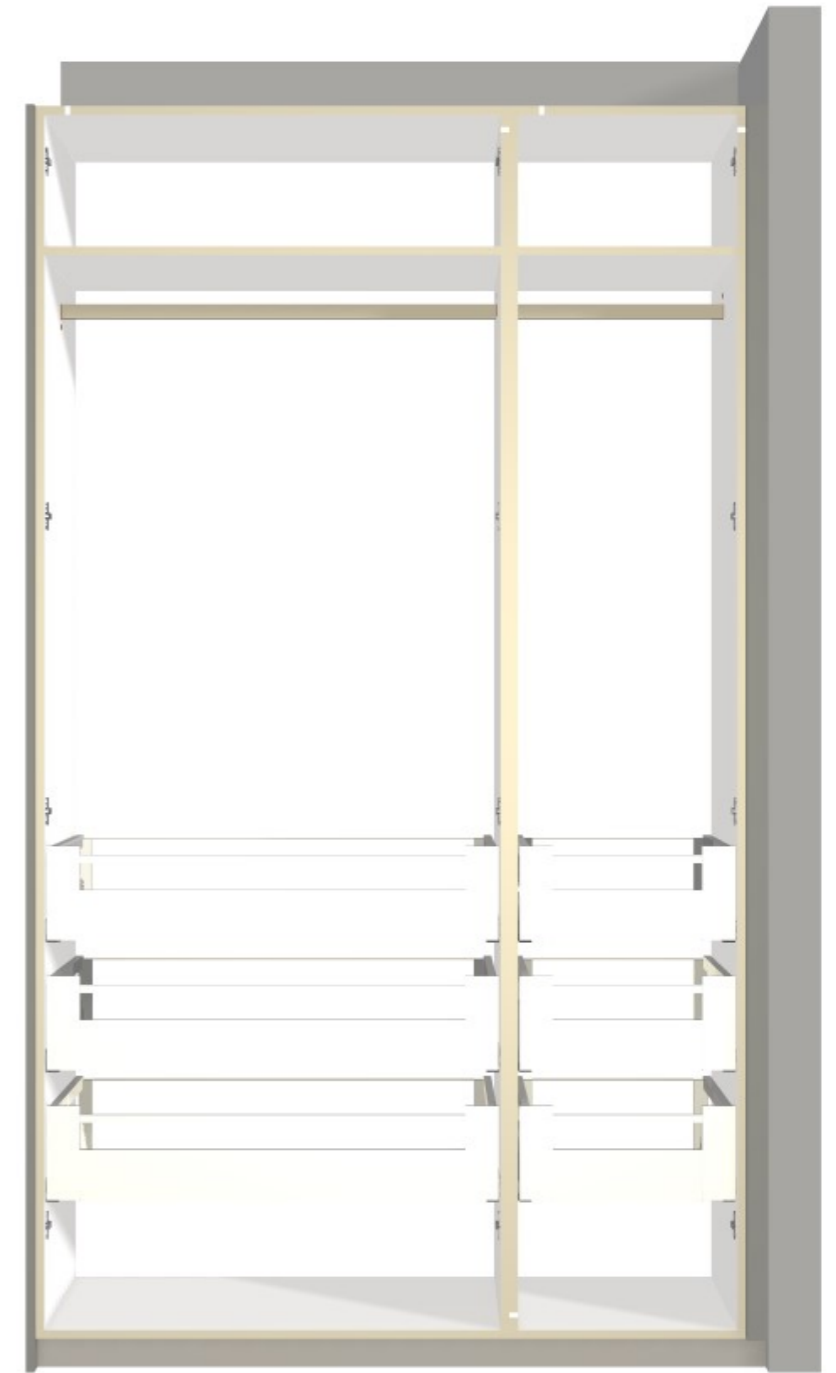

	Client: OME AGRAPIDIS		Door and panels style/colour: POLYTEC POLAR WHITE SHEEN		Sheet 1 of 2
	Room: MAIN BED	Benchtop Colour: N/A		Drawer slides: BLUM ANTARO	Carcass: WHITE HMR
	Date: 22/01/24	Address: 22 BRENTWOOD CL CLAYTON STH		Handles Item No: DALLAS D 288 BRUSHED NICKLE	Approved by:

	Client: OME AGRAPIDIS		Door and panels style/colour: POLYTEC POLAR WHITE SHEEN		Sheet 2 of 2
	Room: BED 2	Benchtop Colour: N/A		Drawer slides: BLUM ANTARO	Carcass: WHITE HMR
	Date: 22/01/24	Address: 22 BRENTWOOD CL CLAYTON STH	Handles Item No: DALLAS D 288 BRUSHED NICKLE	Approved by:	