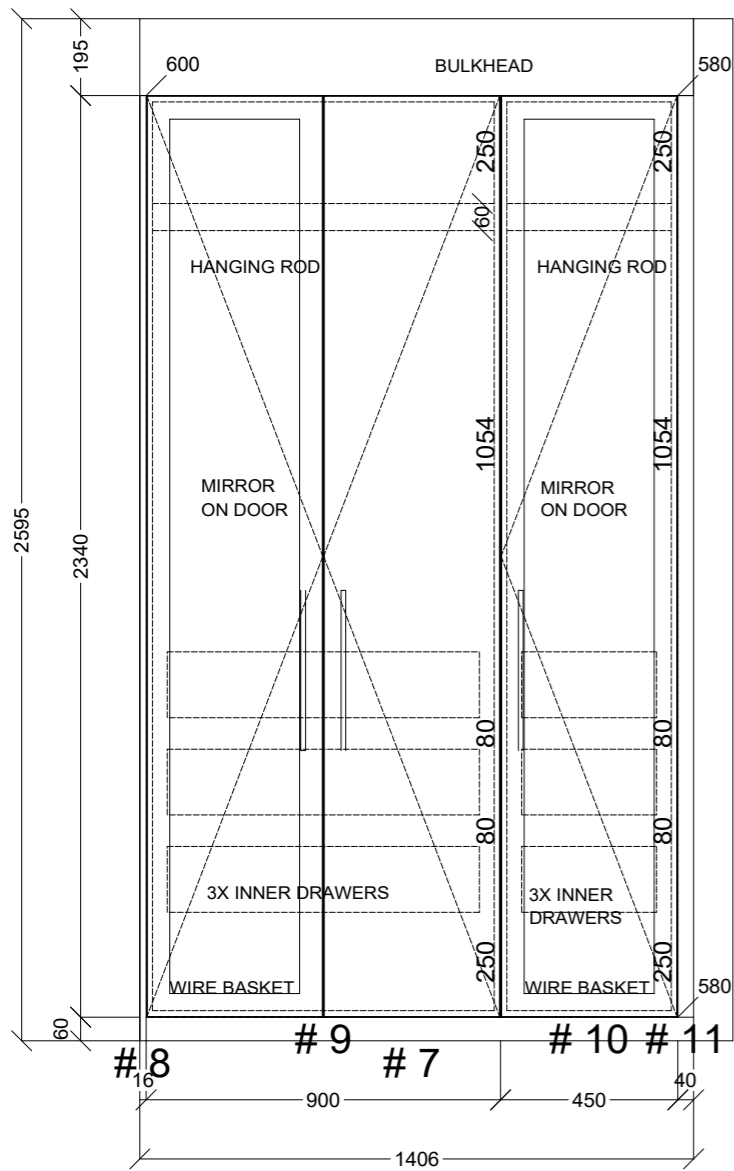

	Client: OME AGRAPIDIS		Door and panels style/colour: POLYTEC POLAR WHITE SHEEN		Sheet 1 of 2
	Room: MAIN BED	Benchtop Colour: N/A		Drawer slides: BLUM ANTARO	Carcass: WHITE HMR
	Date: 22/01/24	Address: 22 BRENTWOOD CL CLAYTON STH		Handles Item No: DALLAS D 288 BRUSHED NICKLE	Approved by:

	Client: OME AGRAPIDIS		Door and panels style/colour: POLYTEC POLAR WHITE SHEEN		Sheet 2 of 2
	Room: BED 2	Benchtop Colour: N/A		Drawer slides: BLUM ANTARO	Carcass: WHITE HMR
	Date: 22/01/24	Address: 22 BRENTWOOD CL CLAYTON STH	Handles Item No: DALLAS D 288 BRUSHED NICKLE	Approved by:	