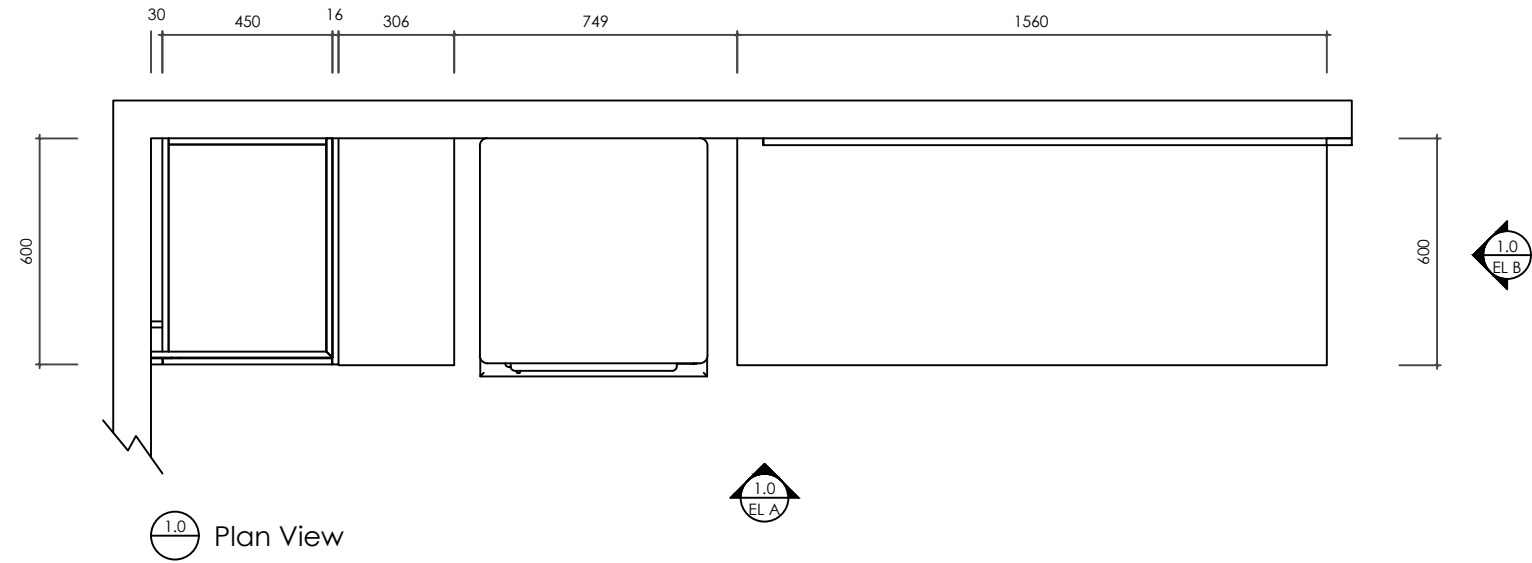

Finishes

M1 - POLYTEC ELEMENTAL GREY -
16mm Pre Finished Board W_matching
1mm ABS Edge

M2 - POLYTEC CINDER MATT - 33mm
Cinder Matt Benchtop

Hardware

H1 - ----
H2 - ----
H3 - ----
H4 - ----

Electrical

E1 - ----
E2 - ----

Branding

B1 - ----
B2 - ----

Notes