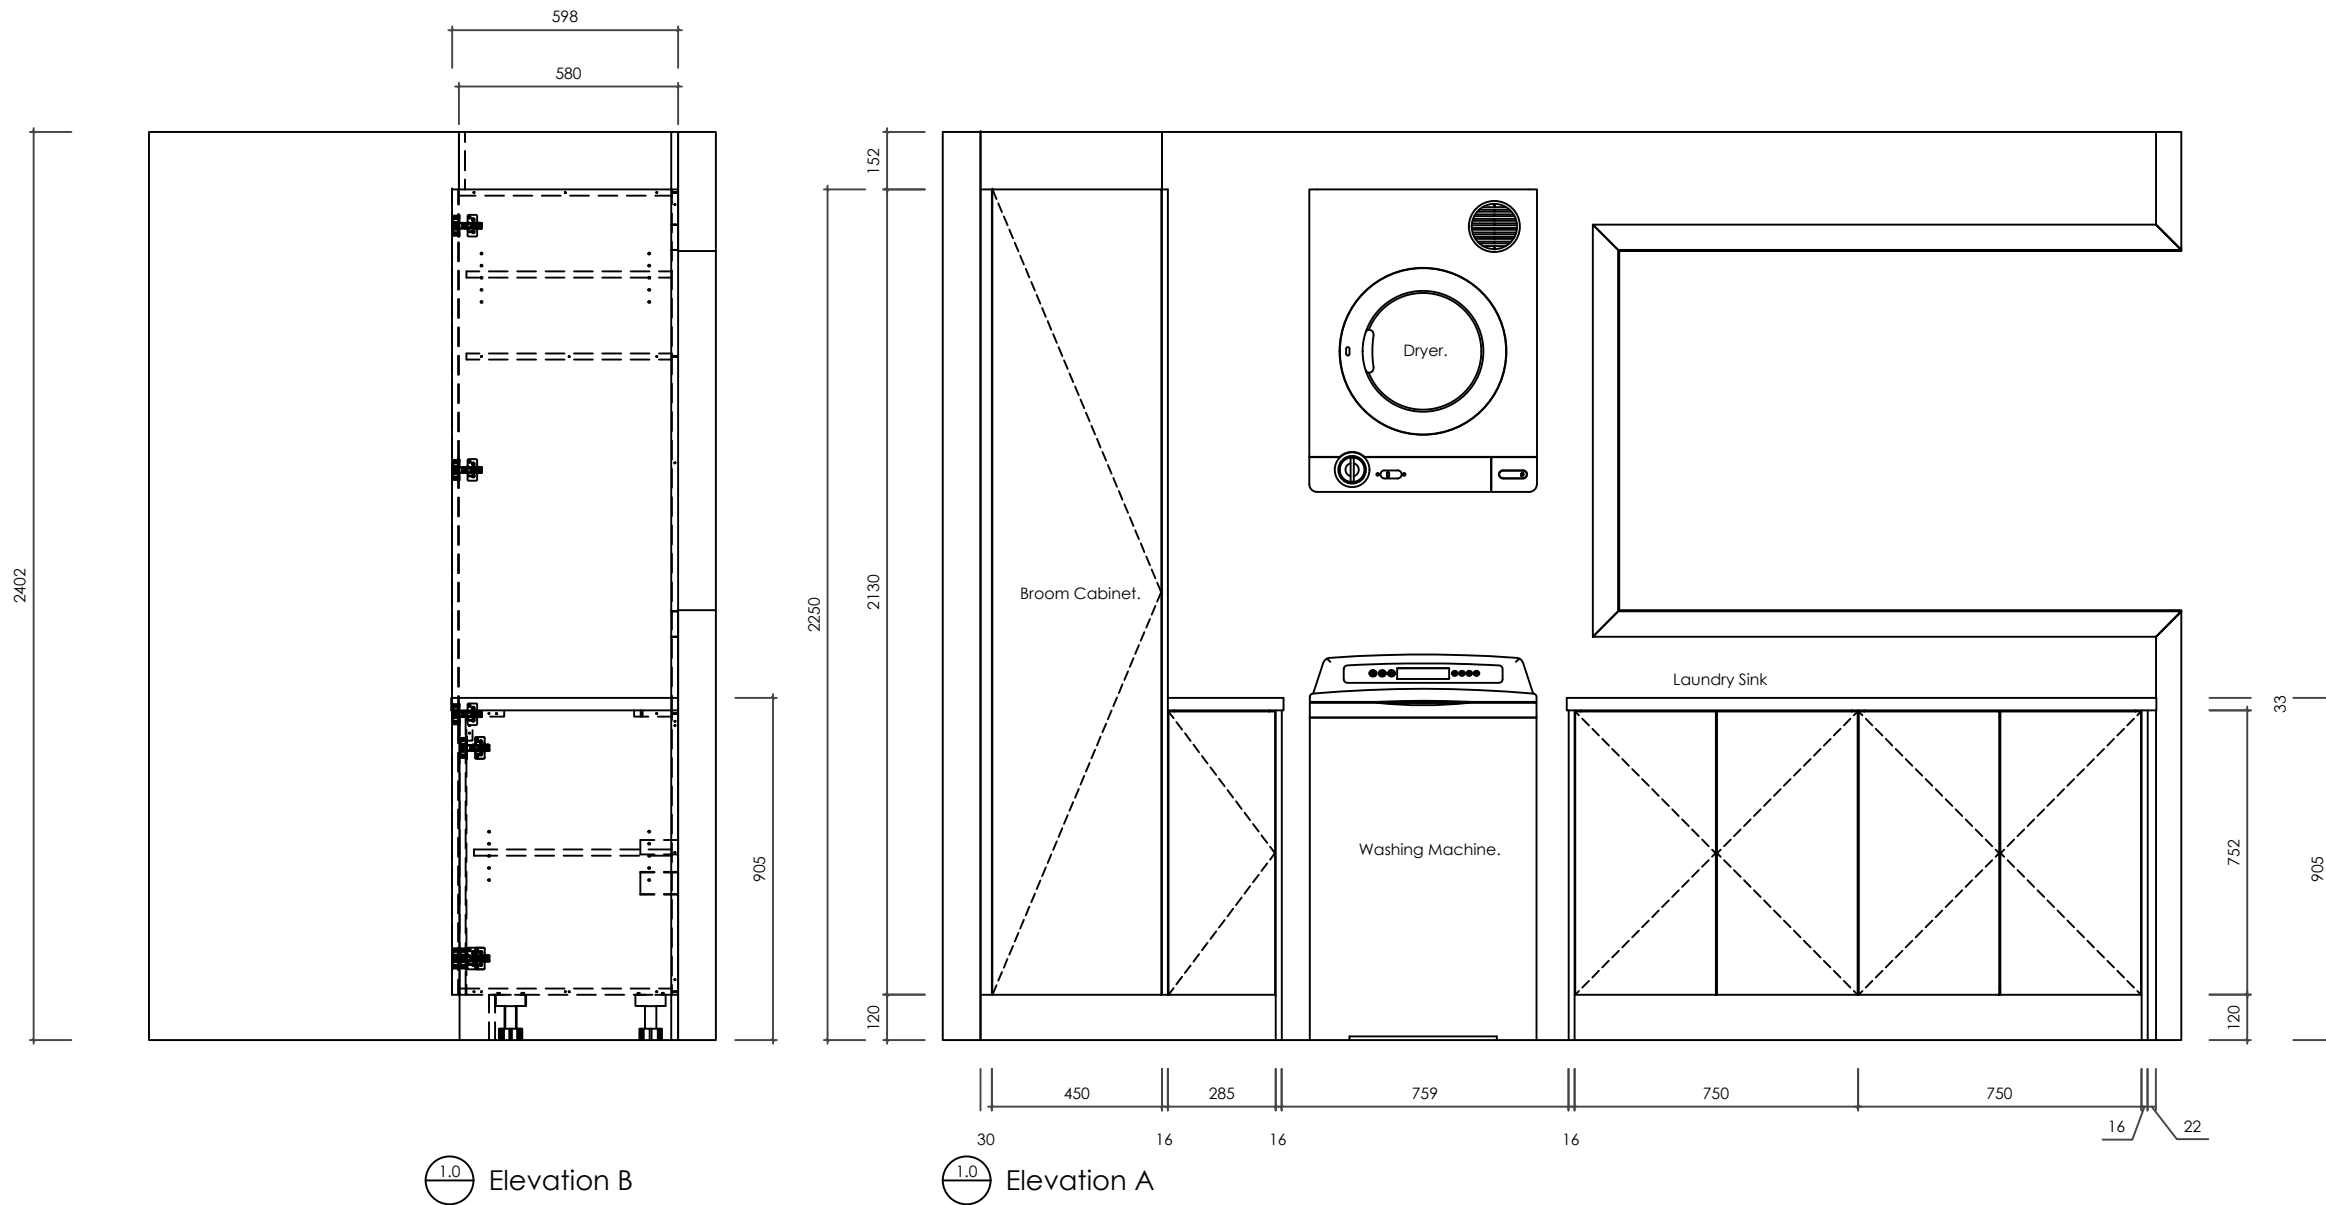

Finishes

- M1** POLYTEC ELEMENTAL GREY
16mm Pre Finished Board W_matching 1mm ABS Edge
- M2** POLYTEC CINDER MATT
33mm Cinder Matt Benchtop

Hardware

- H1 - ----
- H2 - ----
- H3 - ----
- H4 - ----

Electrical

- E1 - ----
- E2 - ----

Branding

- B1 - ----
- B2 - ----

Notes

Finishes

M1 - POLYTEC ELEMENTAL GREY -
16mm Pre Finished Board W_matching
1mm ABS Edge

M2 - POLYTEC CINDER MATT - 33mm
Cinder Matt Benchtop

Hardware