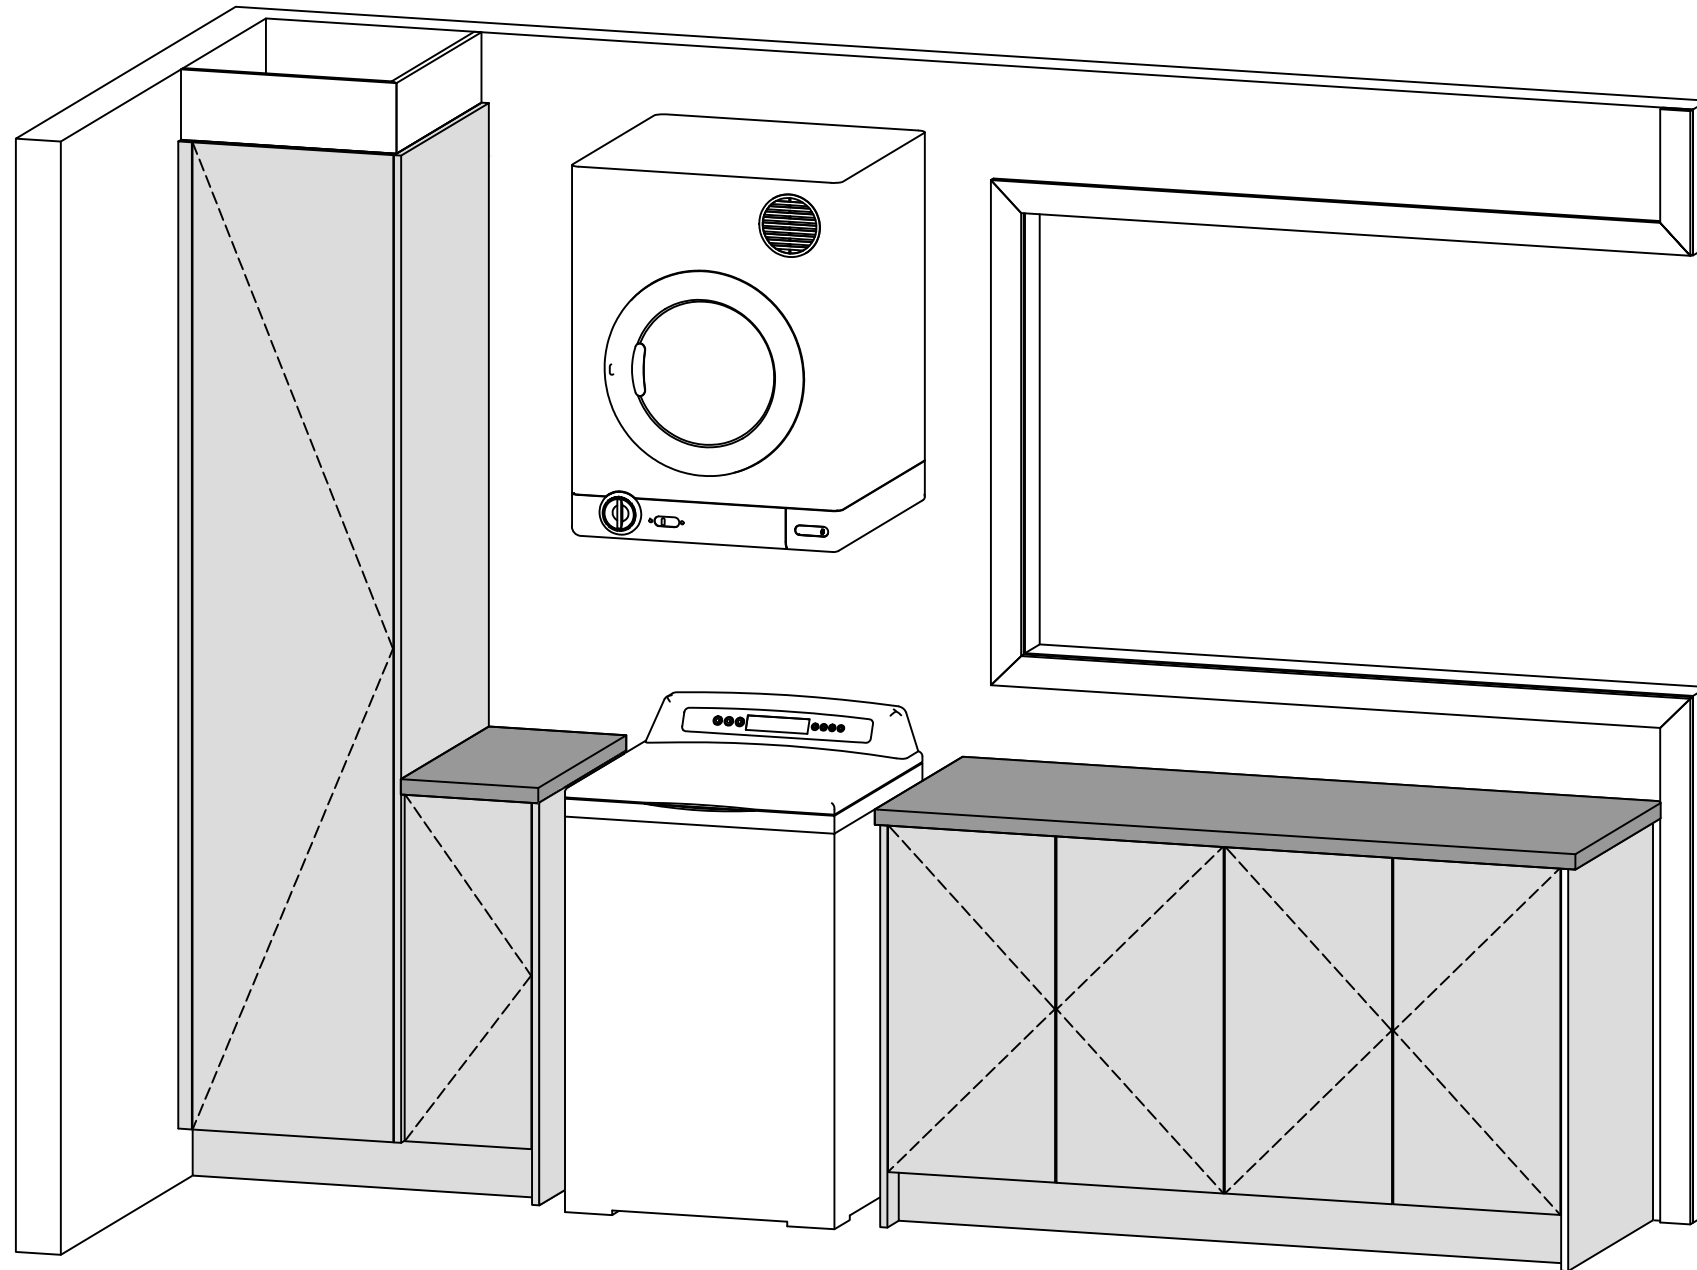

Finishes

- M1** POLYTEC ELEMENTAL GREY
16mm Pre Finished Board W_matching 1mm ABS Edge
- M2** POLYTEC CINDER MATT
33mm Cinder Matt Benchtop

Hardware

- H1 - ----
- H2 - ----
- H3 - ----
- H4 - ----

Electrical