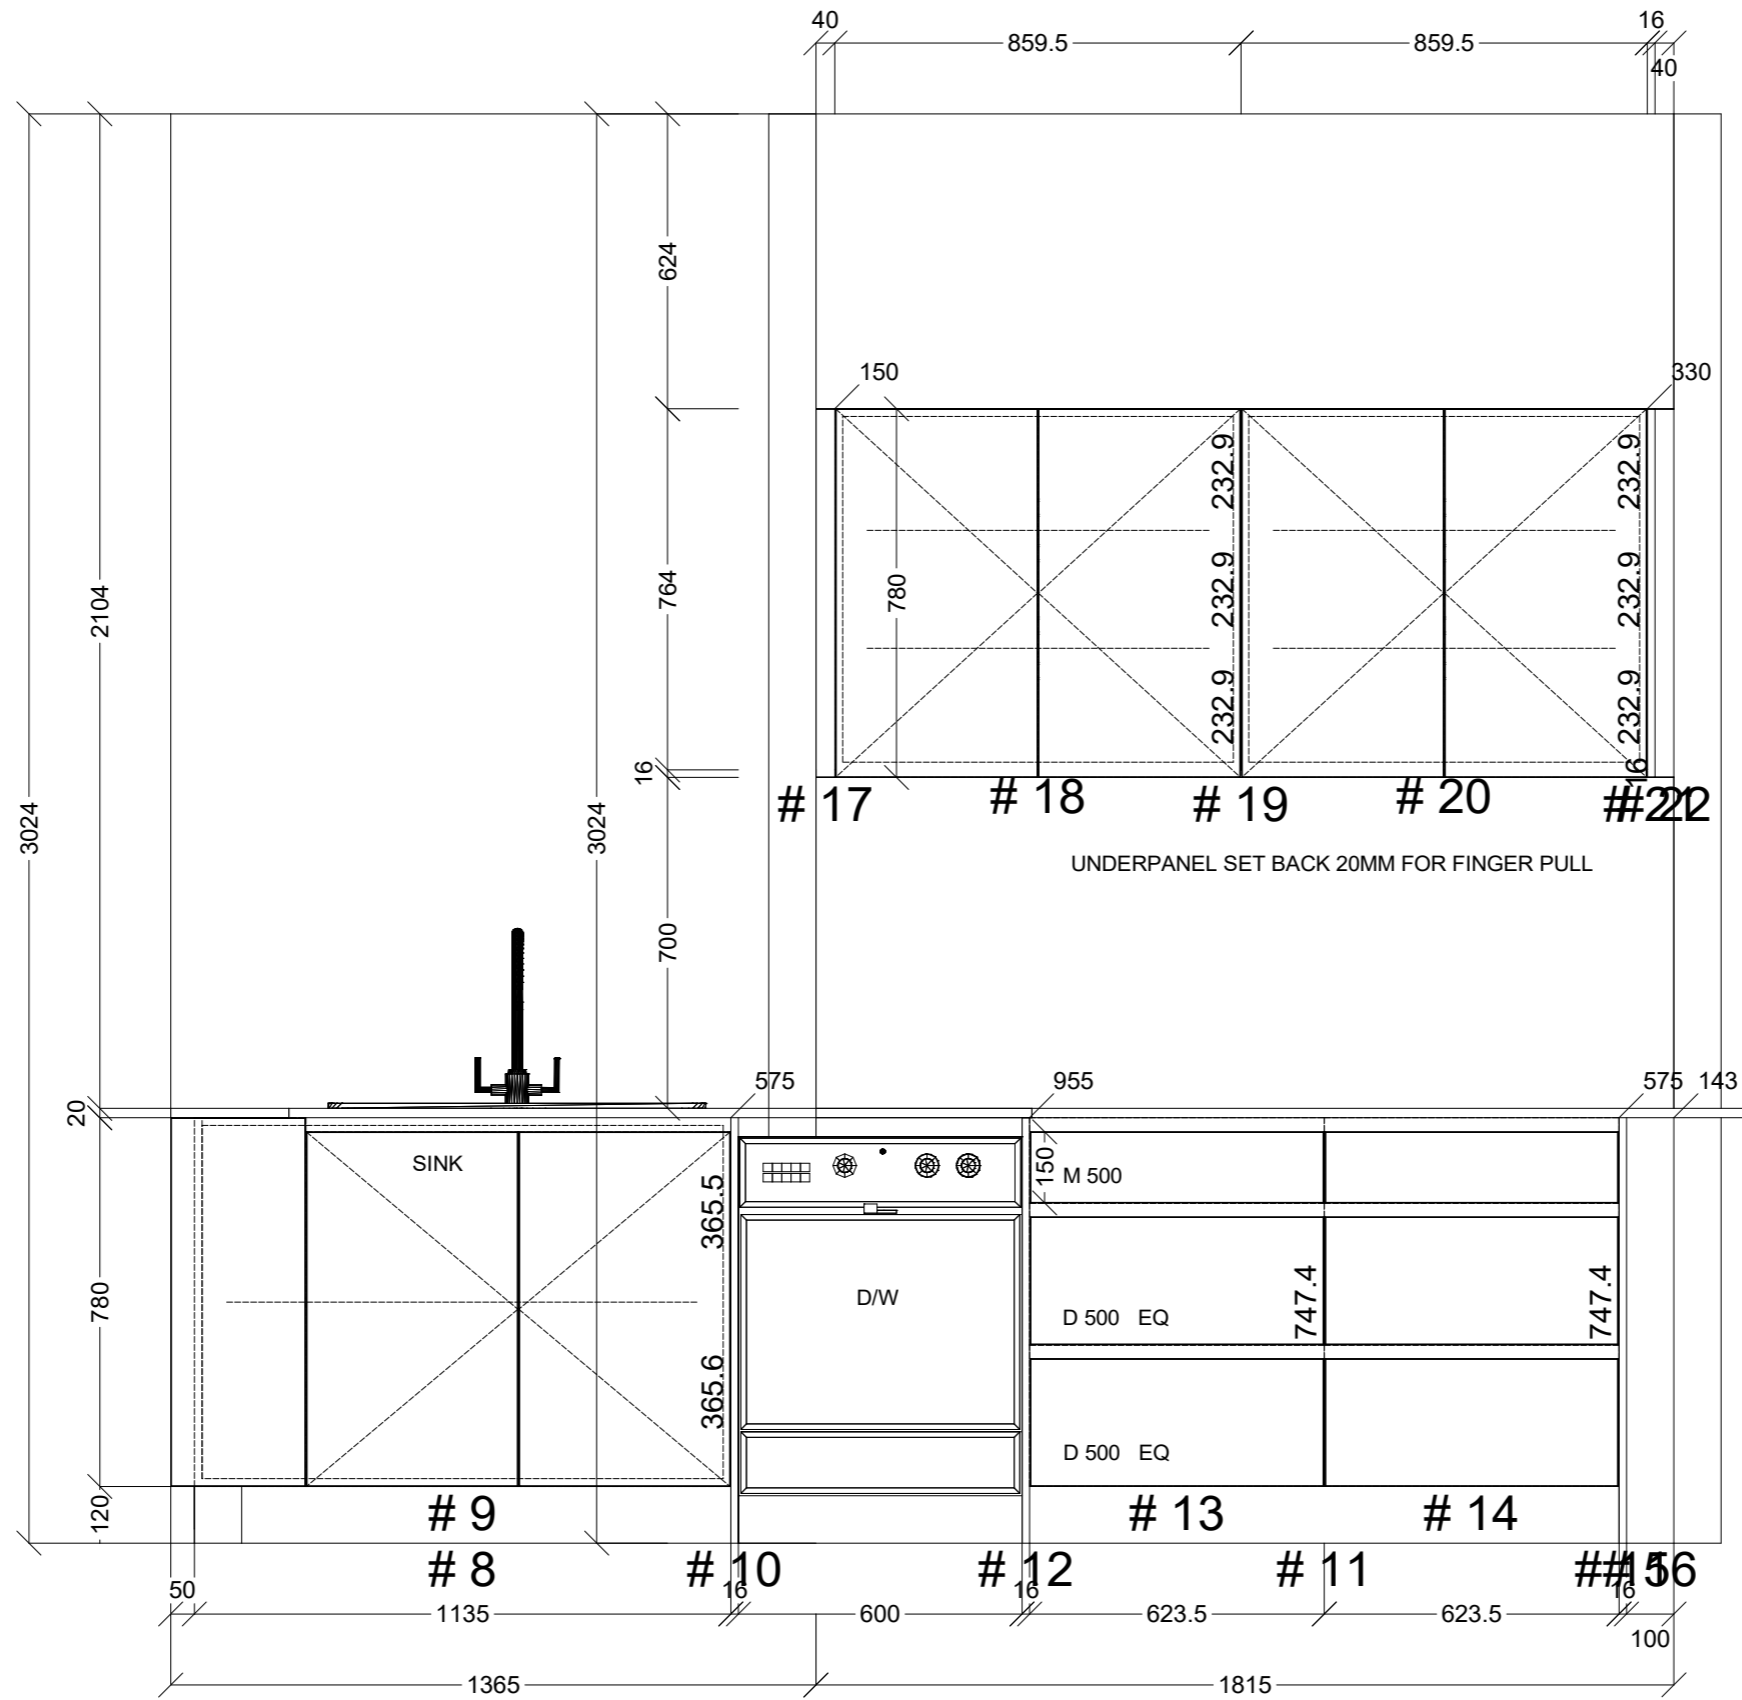

Client: CONSTANTE CARPENTRY		Door and panels style/colour: POLYTEC POLAR WHITE SHEEN			Sheet 1 of 6
Room: KITCHEN		Benchtop Colour: 20MM YDL STONE DELUX 3MM PENCI		Drawer slides: BLUM ANTARO	
Carcass: WHITE HMR					
Date: 12/03/24	Address: 24 RAE AVE EDITHVALE		Handles Item No: 45' FINGER PULL		Approved by:

	Client: CONSTANTE CARPENTRY		Door and panels style/colour: POLYTEC POLAR WHITE SHEEN		Sheet 2 of 6
	Room: KITCHEN	Benchtop Colour: 20MM YDL STONE DELUX 3MM PENCI	Drawer slides: BLUM ANTARO		Carcass: WHITE HMR
	Date: 12/03/24	Address: 24 RAE AVE EDITHVALE	Handles Item No: 45' FINGER PULL	Approved by:	

 CONNECT KITCHENS	Client: CONSTANTE CARPENTRY		Door and panels style/colour: POLYTEC POLAR WHITE SHEEN		Sheet 3 of 6
	Room: KITCHEN	Benchtop Colour: 20MM YDL STONE DELUX 3MM PENCI	Drawer slides: BLUM ANTARO		Carcass: WHITE HMR
	Date: 12/03/24	Address: 24 RAE AVE EDITHVALE	Handles Item No: 45' FINGER PULL		Approved by:

 CONNECT KITCHENS	Client: CONSTANTE CARPENTRY		Door and panels style/colour: POLYTEC POLAR WHITE SHEEN		Sheet 5 of 6
	Room: KITCHEN	Benchtop Colour: 20MM YDL STONE DELUX 3MM PENCI		Drawer slides: BLUM ANTARO	Carcass: WHITE HMR
	Date: 12/03/24	Address: 24 RAE AVE EDITHVALE		Handles Item No: 45' FINGER PULL	Approved by: