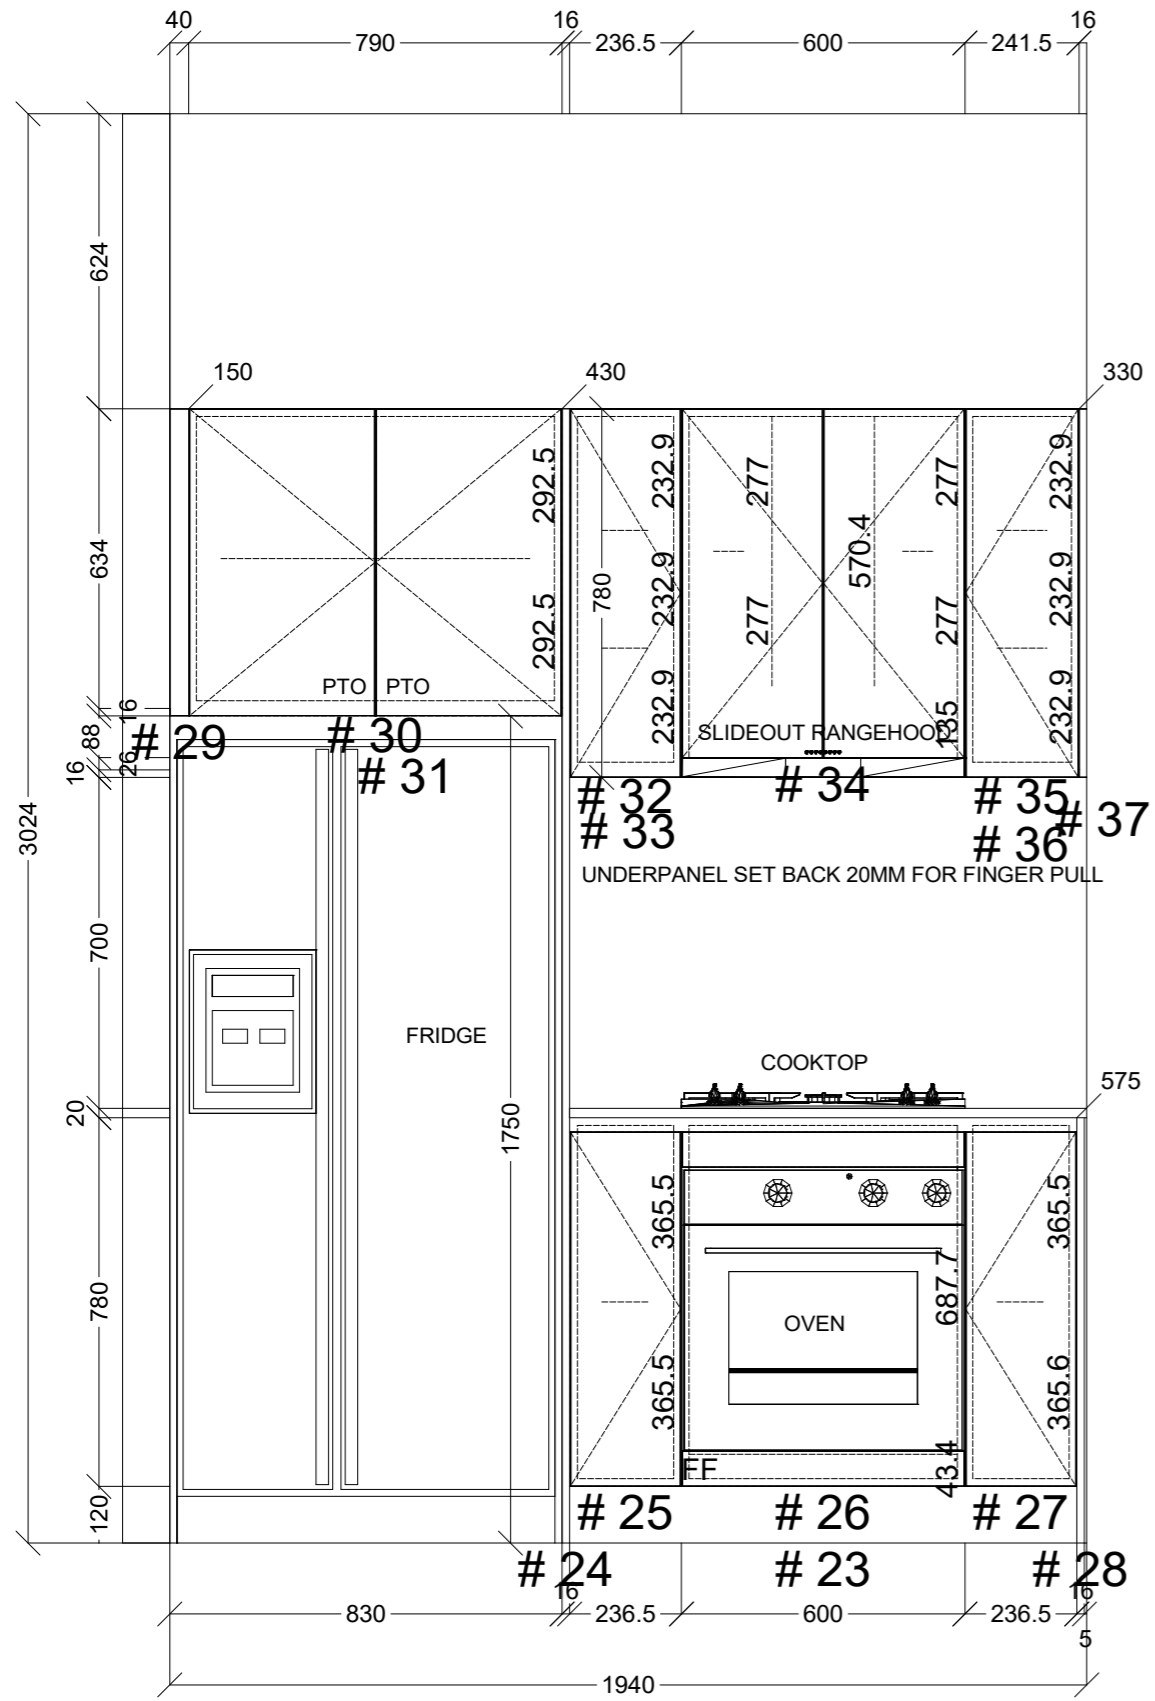

Client: CONSTANTE CARPENTRY		Door and panels style/colour: POLYTEC POLAR WHITE SHEEN			Sheet 1 of 6
Room: KITCHEN		Benchtop Colour: 20MM YDL STONE DELUX 3MM PENCI		Drawer slides: BLUM ANTARO	
Carcass: WHITE HMR					
Date: 12/03/24	Address: 24 RAE AVE EDITHVALE		Handles Item No: 45' FINGER PULL		Approved by:

	Client: CONSTANTE CARPENTRY		Door and panels style/colour: POLYTEC POLAR WHITE SHEEN		Sheet 2 of 6
	Room: KITCHEN	Benchtop Colour: 20MM YDL STONE DELUX 3MM PENCI	Drawer slides: BLUM ANTARO		Carcass: WHITE HMR
	Date: 12/03/24	Address: 24 RAE AVE EDITHVALE	Handles Item No: 45' FINGER PULL	Approved by:	

 CONNECT KITCHENS	Client: CONSTANTE CARPENTRY		Door and panels style/colour: POLYTEC POLAR WHITE SHEEN		Sheet 3 of 6
	Room: KITCHEN	Benchtop Colour: 20MM YDL STONE DELUX 3MM PENCI	Drawer slides: BLUM ANTARO		Carcass: WHITE HMR
	Date: 12/03/24	Address: 24 RAE AVE EDITHVALE	Handles Item No: 45' FINGER PULL		Approved by: