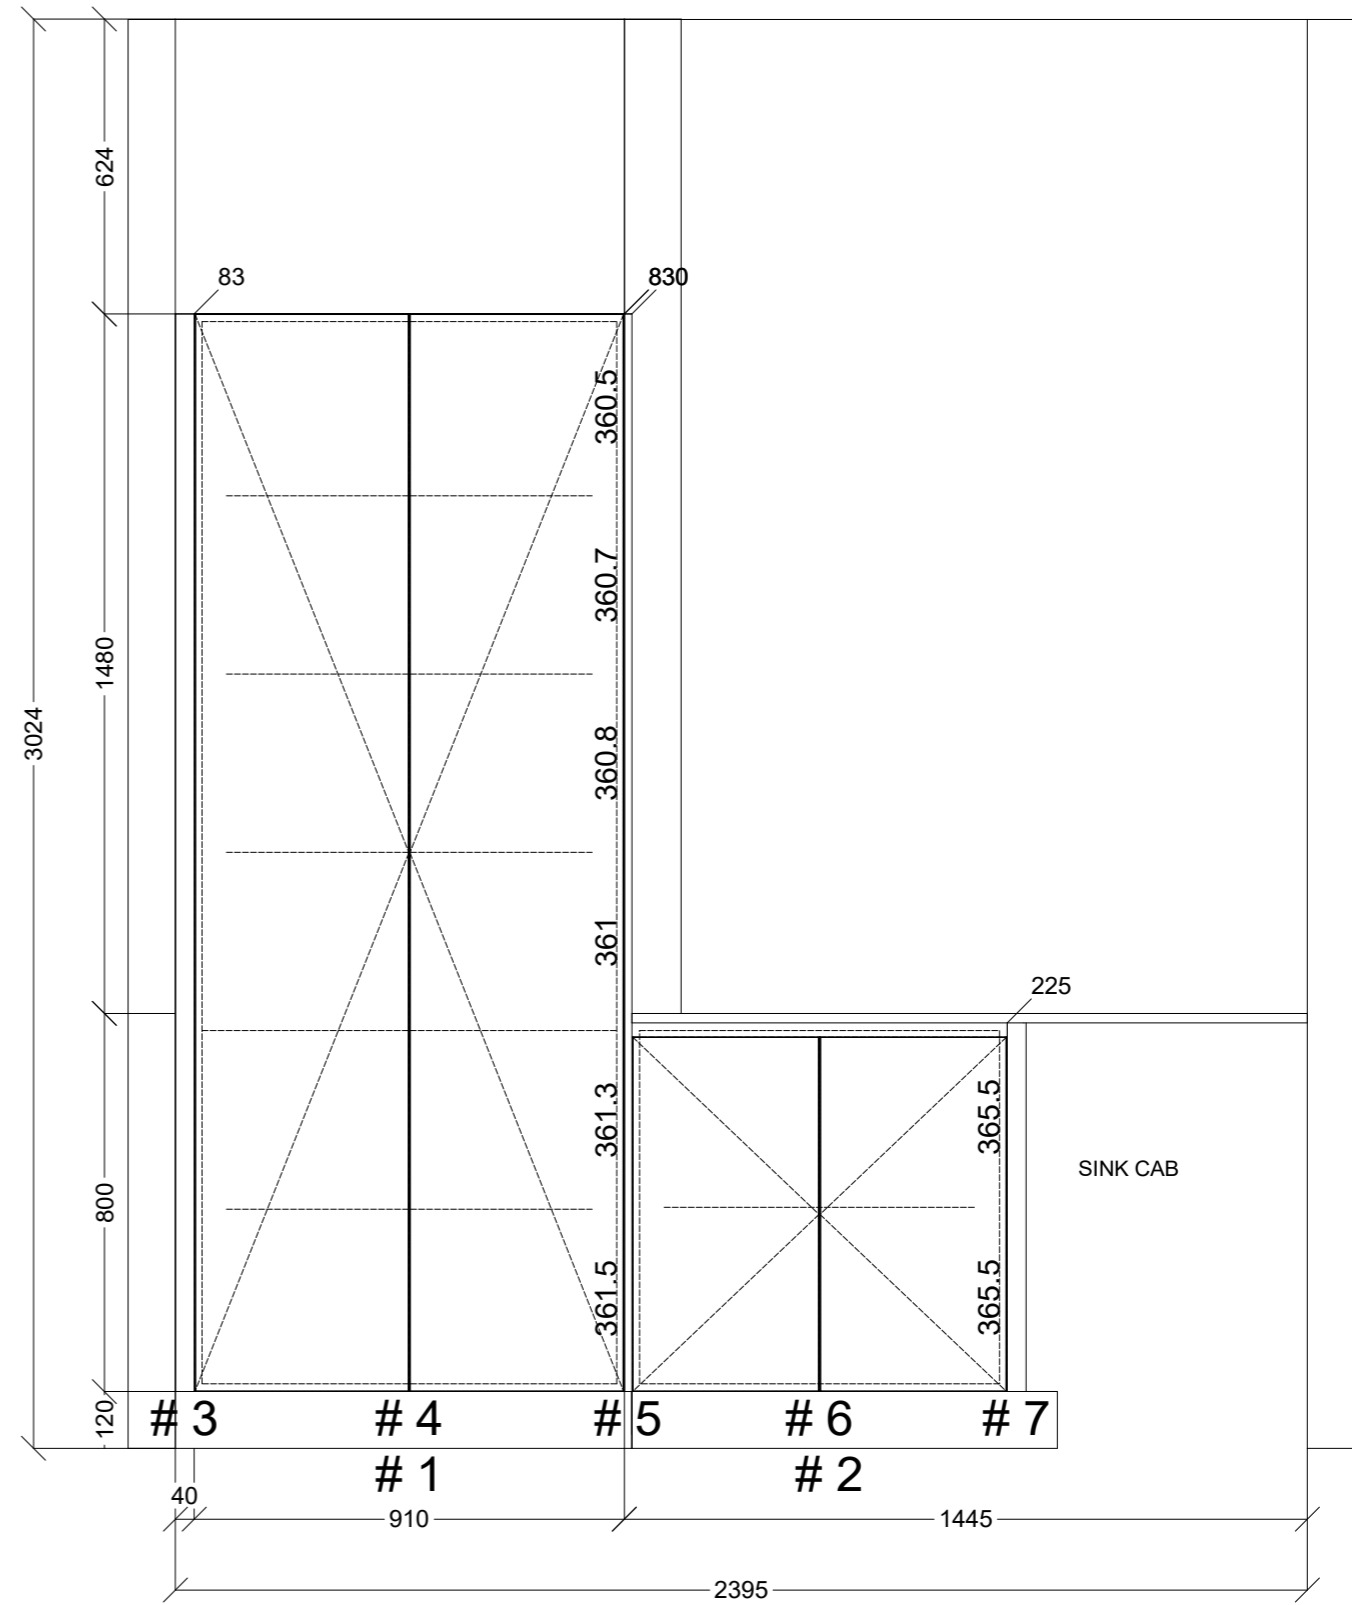

Client: CONSTANTE CARPENTRY		Door and panels style/colour: POLYTEC POLAR WHITE SHEEN			Sheet 1 of 6
Room: KITCHEN		Benchtop Colour: 20MM YDL STONE DELUX 3MM PENCI		Drawer slides: BLUM ANTARO	
Carcass: WHITE HMR					
Date: 12/03/24	Address: 24 RAE AVE EDITHVALE		Handles Item No: 45' FINGER PULL		Approved by:

	Client: CONSTANTE CARPENTRY		Door and panels style/colour: POLYTEC POLAR WHITE SHEEN		Sheet 2 of 6
	Room: KITCHEN	Benchtop Colour: 20MM YDL STONE DELUX 3MM PENCI	Drawer slides: BLUM ANTARO		Carcass: WHITE HMR
	Date: 12/03/24	Address: 24 RAE AVE EDITHVALE	Handles Item No: 45' FINGER PULL	Approved by:	

 CONNECT KITCHENS	Client: CONSTANTE CARPENTRY		Door and panels style/colour: POLYTEC POLAR WHITE SHEEN		Sheet 3 of 6
	Room: KITCHEN	Benchtop Colour: 20MM YDL STONE DELUX 3MM PENCI	Drawer slides: BLUM ANTARO		Carcass: WHITE HMR
	Date: 12/03/24	Address: 24 RAE AVE EDITHVALE	Handles Item No: 45' FINGER PULL		Approved by:

 CONNECT KITCHENS	Client: CONSTANTE CARPENTRY		Door and panels style/colour: POLYTEC POLAR WHITE SHEEN		Sheet 5 of 6
	Room: KITCHEN	Benchtop Colour: 20MM YDL STONE DELUX 3MM PENCI		Drawer slides: BLUM ANTARO	Carcass: WHITE HMR
	Date: 12/03/24	Address: 24 RAE AVE EDITHVALE		Handles Item No: 45' FINGER PULL	Approved by: