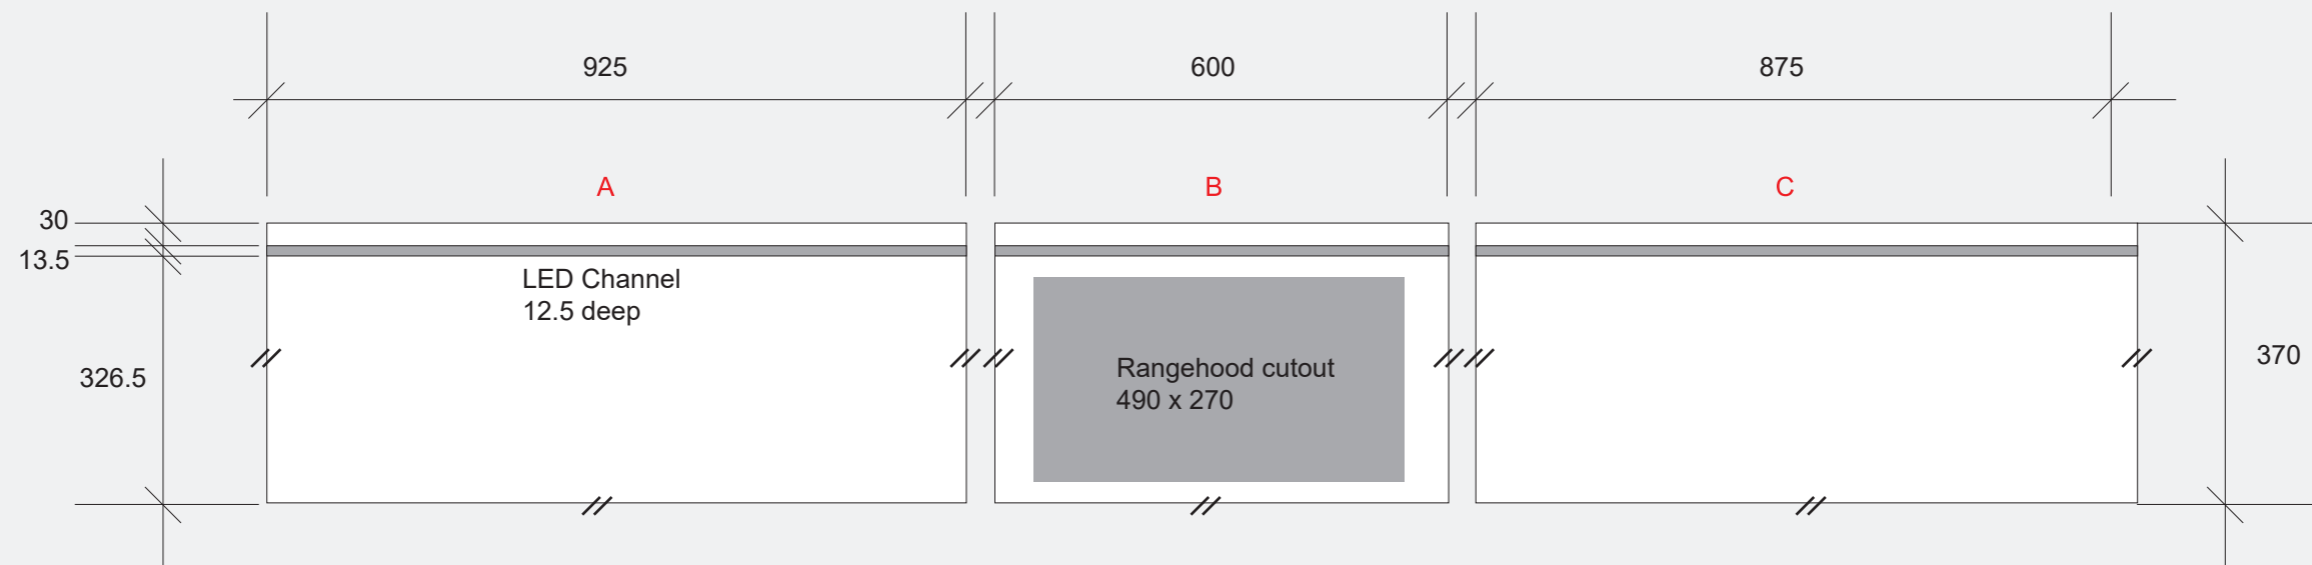

Special 2
WU panel

Top view

Panel A 925 x 370
Panel B 600 x 370
Panel C 875 x 370

Hafele 833.95.723