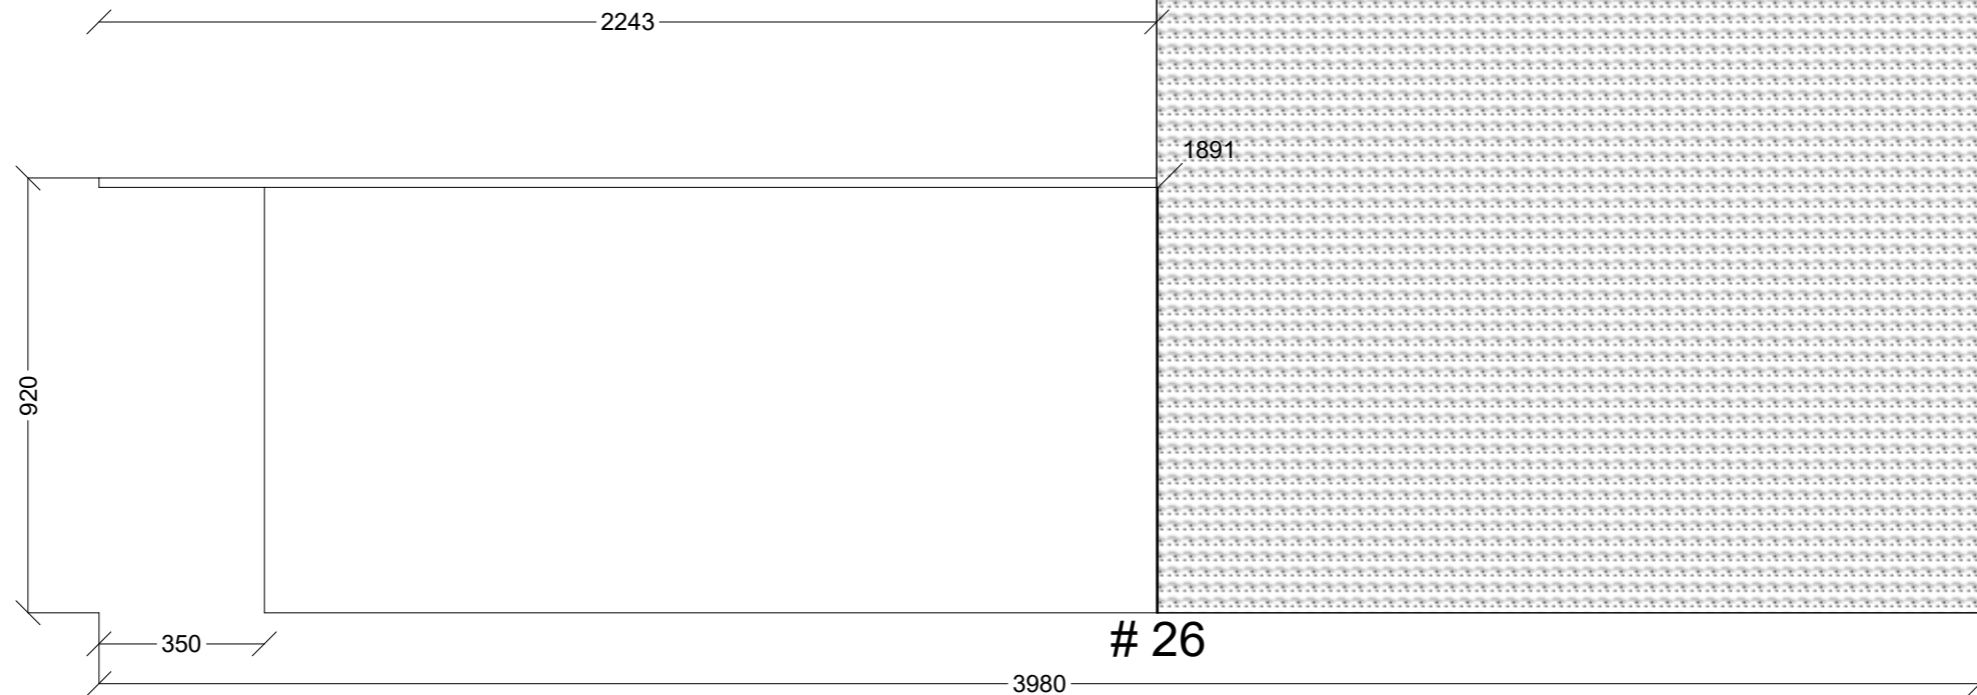

ISLAND REAR