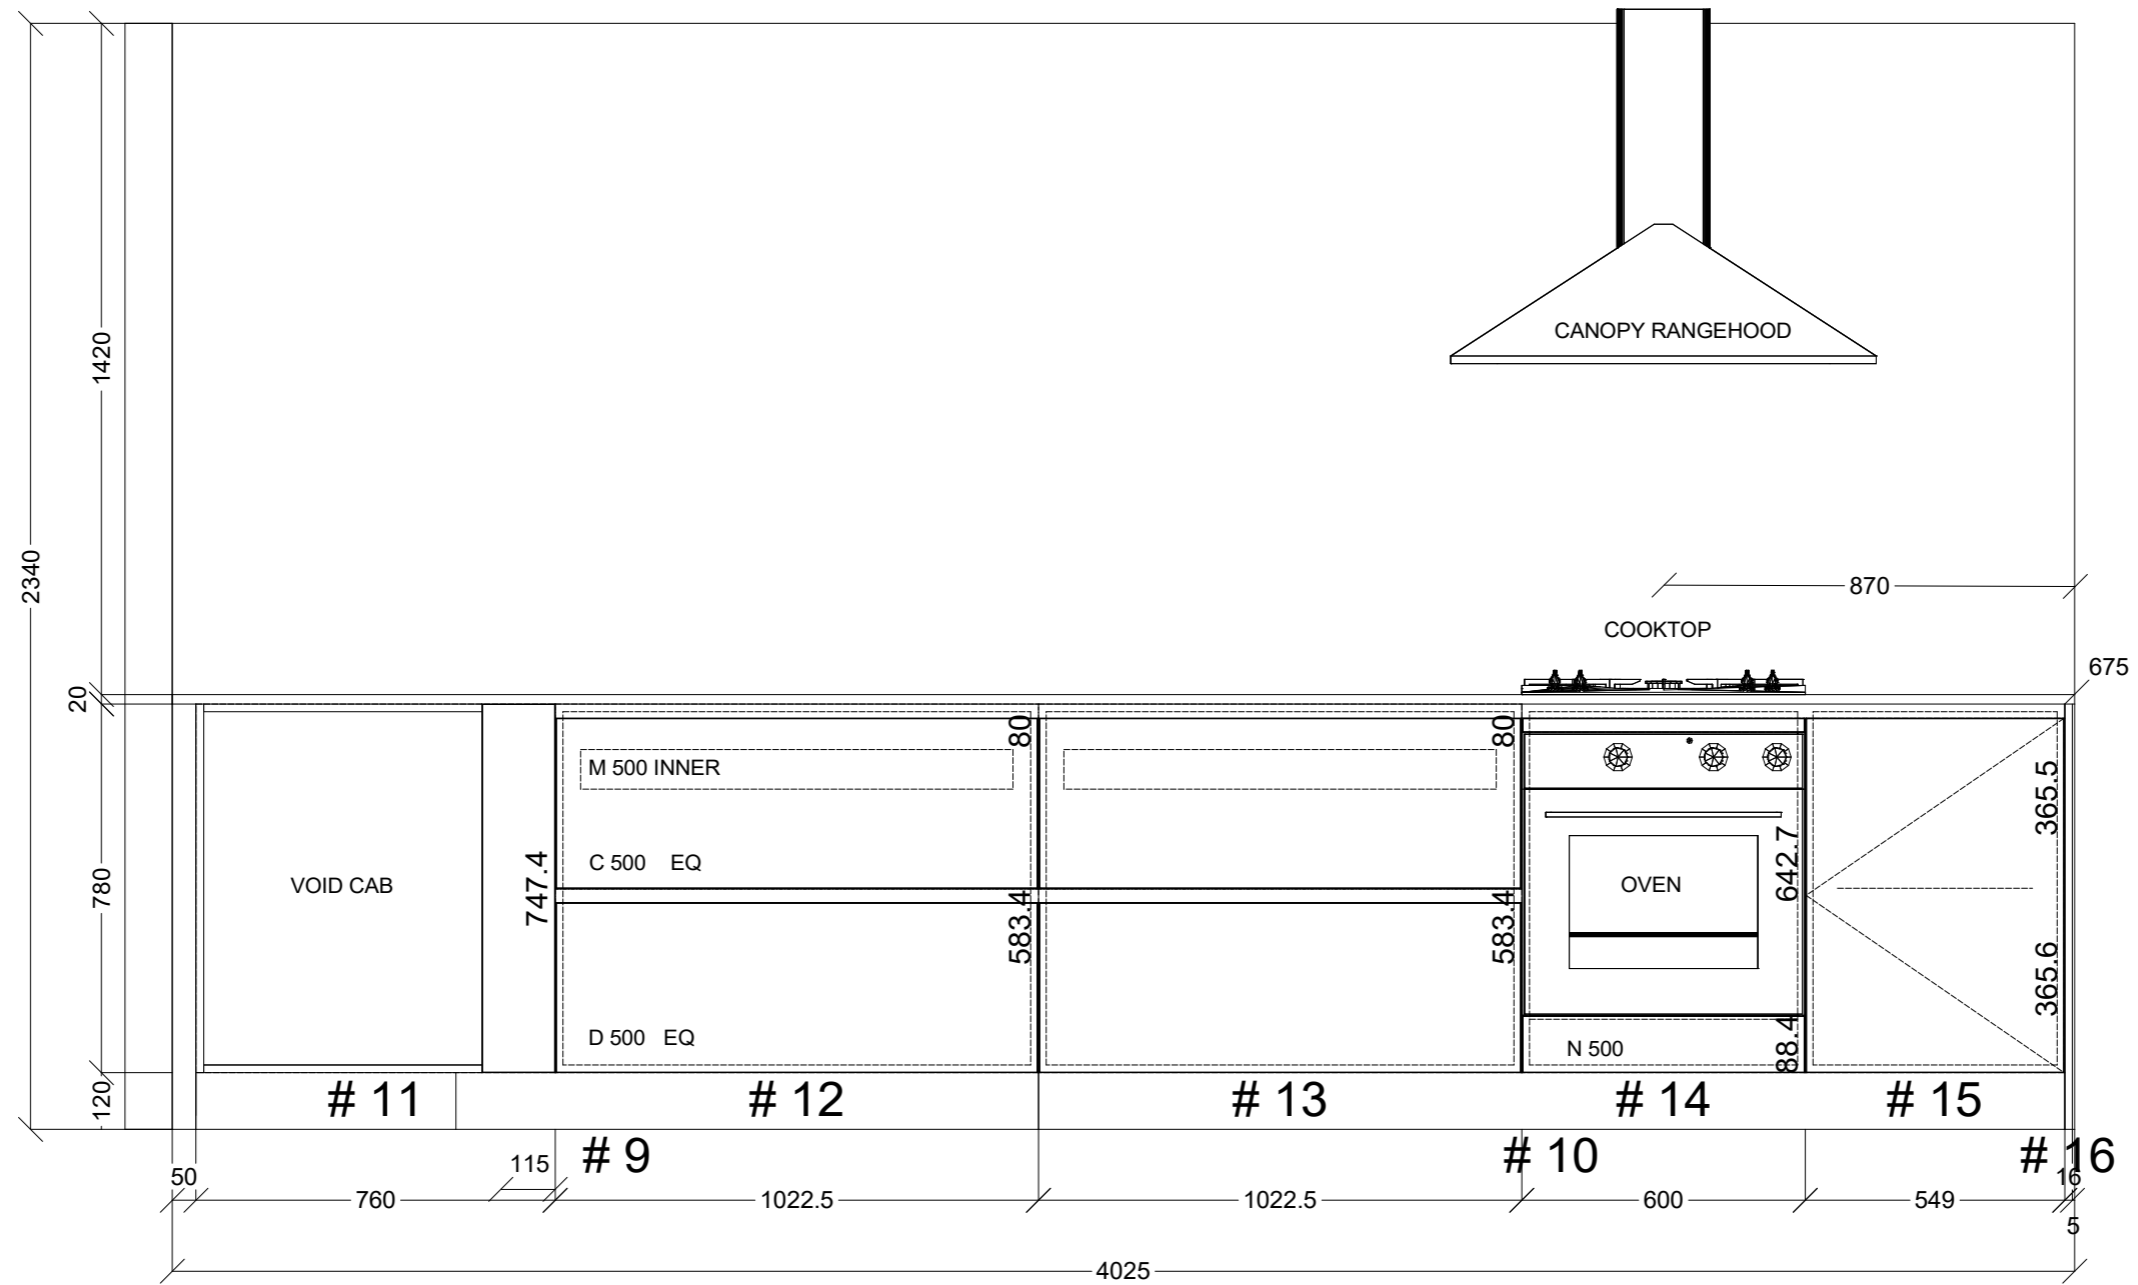

	Client: TEKTON BUILT		Door and panels style/colour: POLYTEC MOSS GREY MATT		Sheet 1 of 6
	Room: KITCHEN	Benchtop Colour: 20MM STONE BY BUILDER		Drawer slides: BLUM ANTARO	Carcass: WHITE HMR
	Date: 26/03/24	Address: 2 MICHELLE CT OAKLEIGH STH		Handles Item No: "L" SHAPE FINGER PULL	Approved by:

	Client: TEKTON BUILT		Door and panels style/colour: POLYTEC MOSS GREY MATT		Sheet 3 of 6
	Room: KITCHEN	Benchtop Colour: 20MM STONE BY BUILDER		Drawer slides: BLUM ANTARO	Carcass: WHITE HMR
	Date: 26/03/24	Address: 2 MICHELLE CT OAKLEIGH STH	Handles Item No: "L" SHAPE FINGER PULL		Approved by:

ISLAND REAR

ISLAND FRONT

	Client: TEKTON BUILT		Door and panels style/colour: POLYTEC MOSS GREY MATT		Sheet 4 of 6
	Room: KITCHEN	Benchtop Colour: 20MM STONE BY BUILDER		Drawer slides: BLUM ANTARO	Carcass: WHITE HMR
	Date: 26/03/24	Address: 2 MICHELLE CT OAKLEIGH STH	Handles Item No: "L" SHAPE FINGER PULL		Approved by:

 CONNECT KITCHENS	Client: TEKTON BUILT		Door and panels style/colour: POLYTEC MOSS GREY MATT		Sheet 5 of 6
	Room: KITCHEN	Benchtop Colour: 20MM STONE BY BUILDER		Drawer slides: BLUM ANTARO	Carcass: WHITE HMR
	Date: 26/03/24	Address: 2 MICHELLE CT OAKLEIGH STH		Handles Item No: "L" SHAPE FINGER PULL	Approved by: