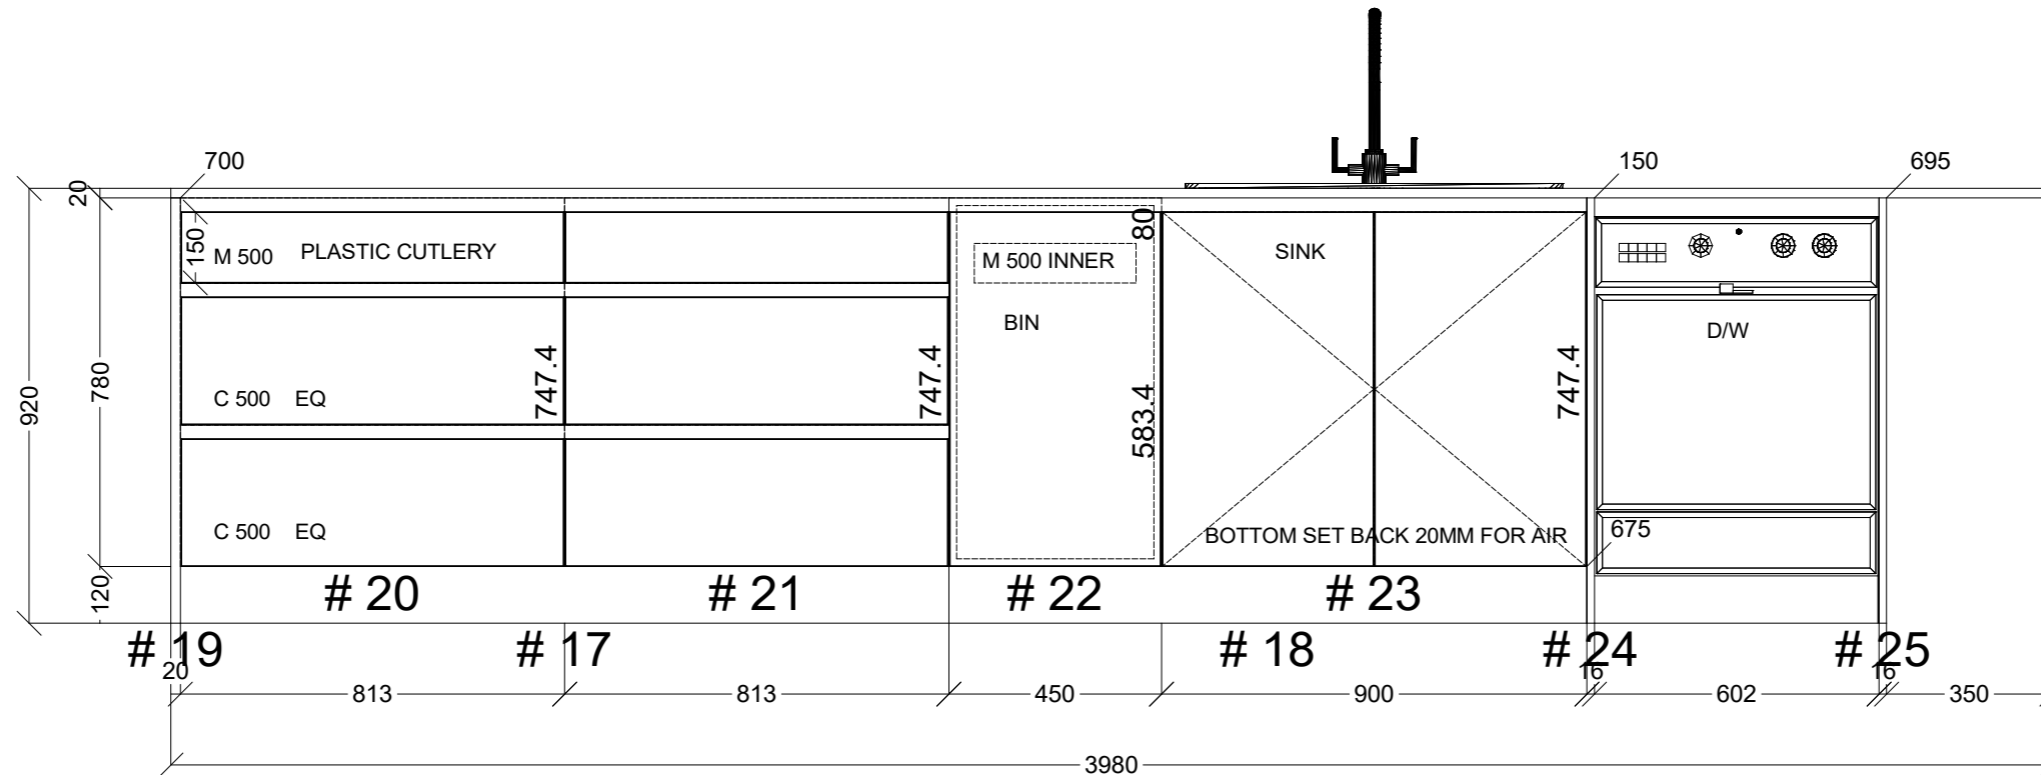

	Client: TEKTON BUILT		Door and panels style/colour: POLYTEC MOSS GREY MATT		Sheet 1 of 6
	Room: KITCHEN	Benchtop Colour: 20MM STONE BY BUILDER		Drawer slides: BLUM ANTARO	Carcass: WHITE HMR
	Date: 26/03/24	Address: 2 MICHELLE CT OAKLEIGH STH		Handles Item No: "L" SHAPE FINGER PULL	Approved by:

	Client: TEKTON BUILT		Door and panels style/colour: POLYTEC MOSS GREY MATT		Sheet 3 of 6
	Room: KITCHEN	Benchtop Colour: 20MM STONE BY BUILDER		Drawer slides: BLUM ANTARO	Carcass: WHITE HMR
	Date: 26/03/24	Address: 2 MICHELLE CT OAKLEIGH STH	Handles Item No: "L" SHAPE FINGER PULL		Approved by:

ISLAND REAR

ISLAND FRONT

	Client: TEKTON BUILT		Door and panels style/colour: POLYTEC MOSS GREY MATT		Sheet 4 of 6
	Room: KITCHEN	Benchtop Colour: 20MM STONE BY BUILDER		Drawer slides: BLUM ANTARO	Carcass: WHITE HMR
	Date: 26/03/24	Address: 2 MICHELLE CT OAKLEIGH STH	Handles Item No: "L" SHAPE FINGER PULL		Approved by:

 CONNECT KITCHENS	Client: TEKTON BUILT		Door and panels style/colour: POLYTEC MOSS GREY MATT		Sheet 5 of 6
	Room: KITCHEN	Benchtop Colour: 20MM STONE BY BUILDER		Drawer slides: BLUM ANTARO	Carcass: WHITE HMR
	Date: 26/03/24	Address: 2 MICHELLE CT OAKLEIGH STH		Handles Item No: "L" SHAPE FINGER PULL	Approved by: