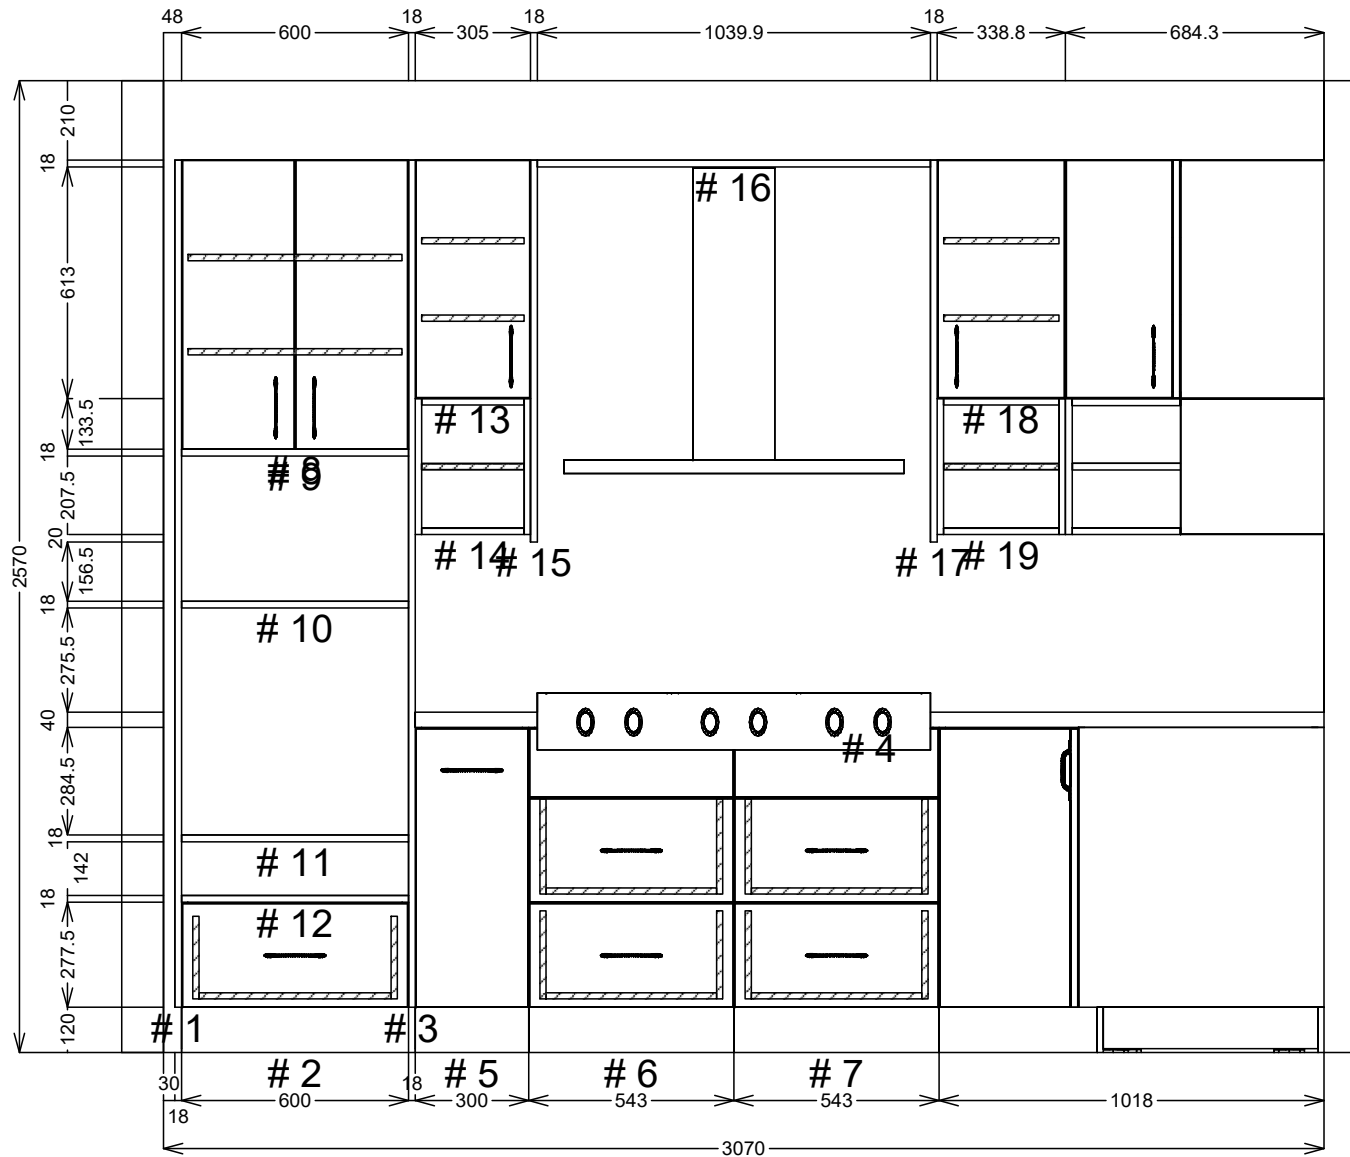

SJ Custom Kitchens	Phone: 0432 101 986	Job #: Job	Site Contact: john	Date: 23/04/24
	Email: sjcustomkitchens@hotmail.com	Job Name: Default	Site Phone: 0403369950	Drawn By:
	Web: www.sjcustomkitchens.com	Room #:	Site Address: 49/51 panorama keysborough	Drawing #: 2
		Room Name:	City: keysborough State: Victoria.	Scale: NTS