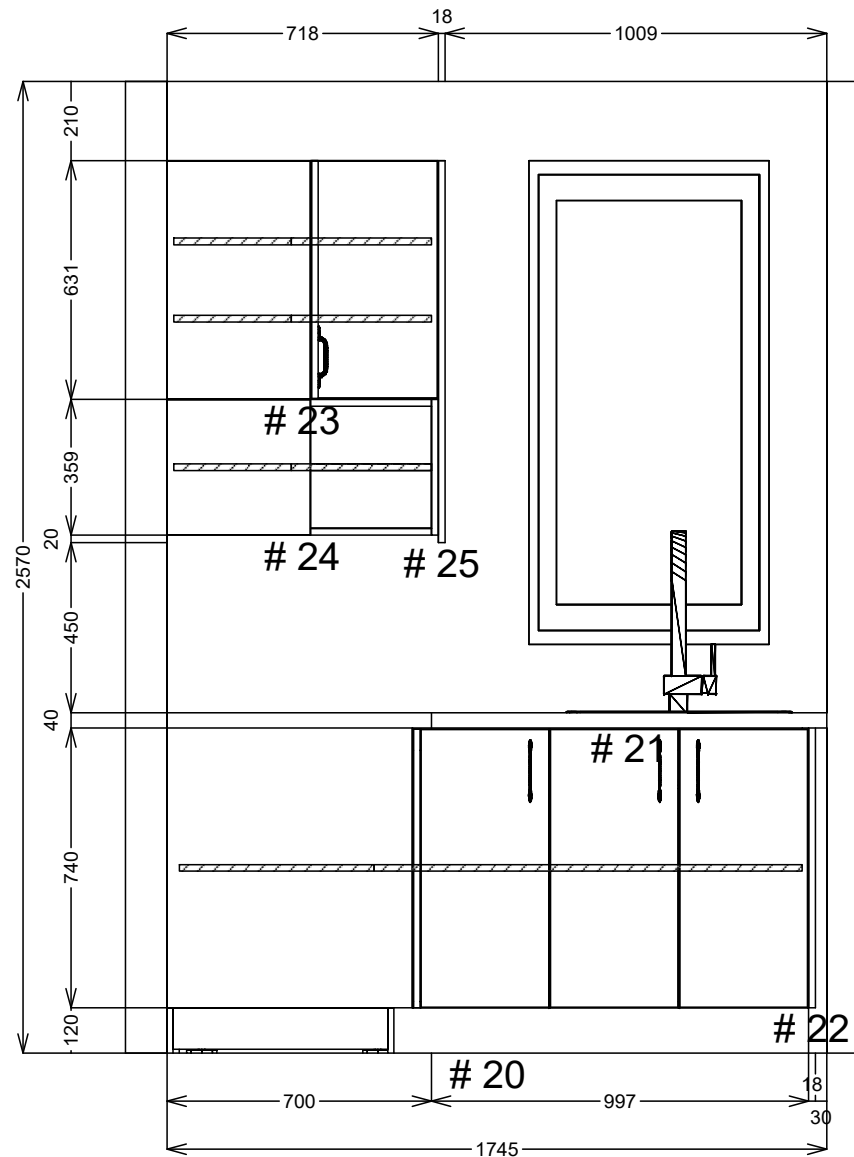

SJ Custom Kitchens	Phone: 0432 101 986	Job #: Job	Site Contact: john	Date: 23/04/24
	Email: sjcustomkitchens@hotmail.com	Job Name: Default	Site Phone: 0403369950	Drawn By:
	Web: www.sjcustomkitchens.com	Room #:	Site Address: 49/51 panorama keysborough	Drawing #: 3
		Room Name:	City: keysborough State: Victoria.	Scale: NTS