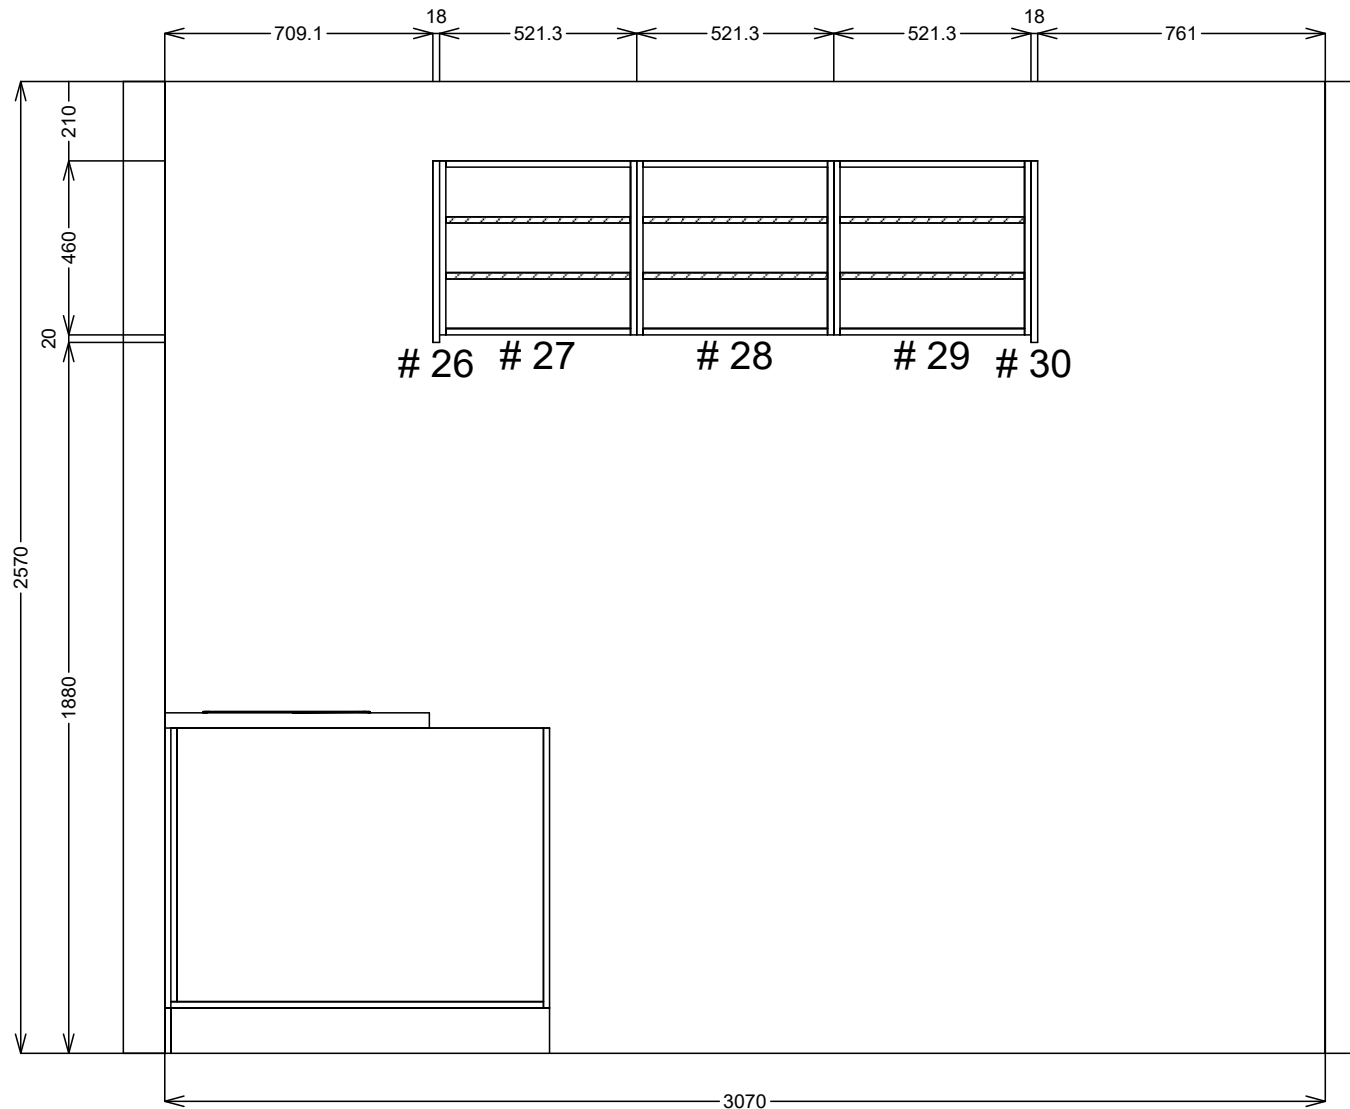

SJ Custom Kitchens	Phone: 0432 101 986	Job #: Job	Site Contact: john	Date: 23/04/24
	Email: sjcustomkitchens@hotmail.com	Job Name: Default	Site Phone: 0403369950	Drawn By:
	Web: www.sjcustomkitchens.com	Room #:	Site Address: 49/51 panorama keysborough	Drawing #: 4
		Room Name:	City: keysborough State: Victoria.	Scale: NTS