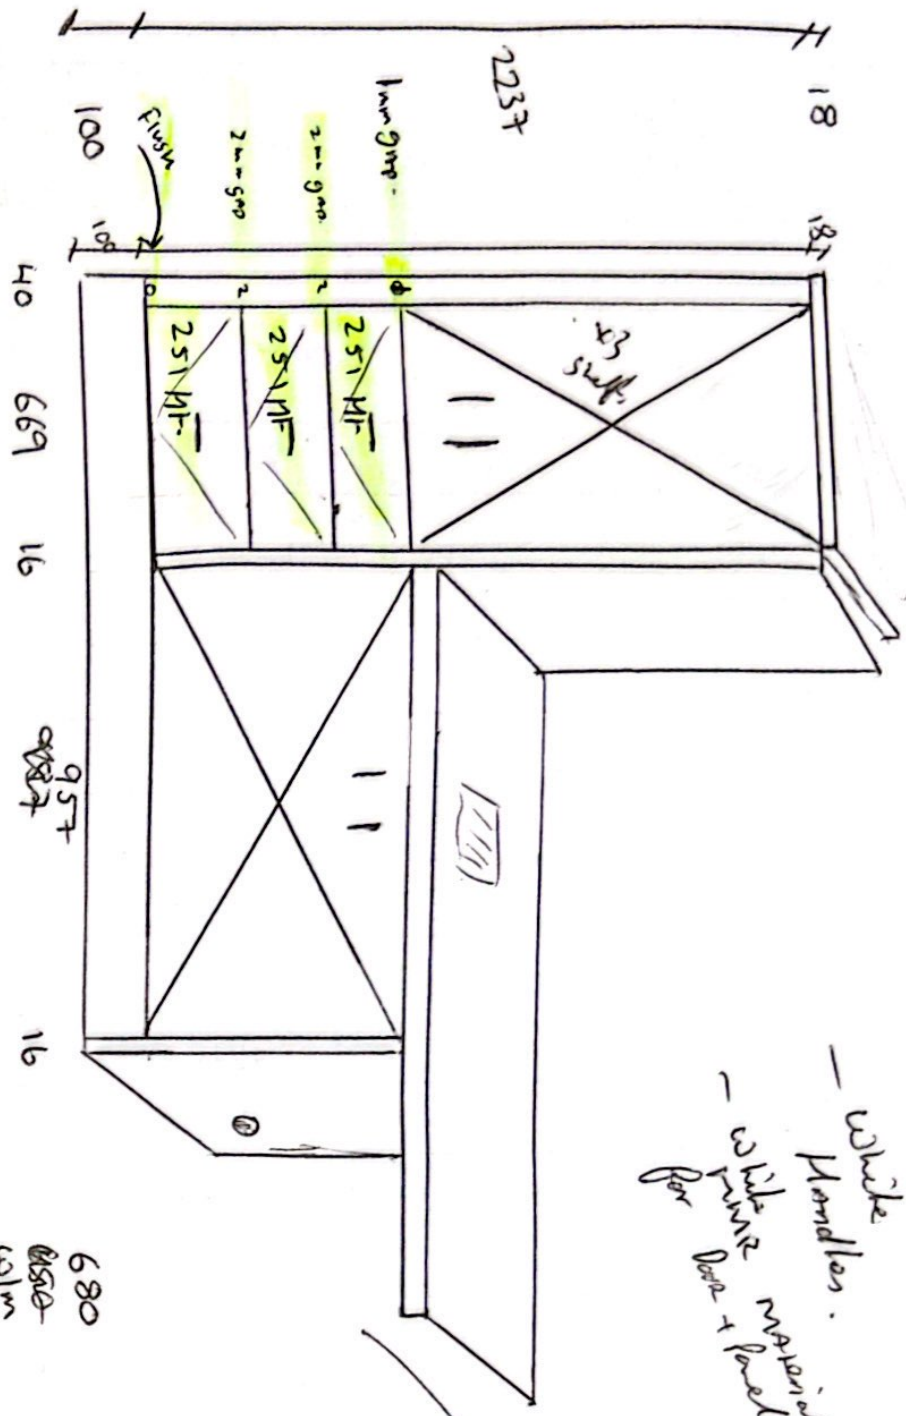

DORSET
AUSTRALIA

Phone: 1300 121 800
 Fax: 1300 121 850
 Email: info@dorsetaustralia.com.au
 Web: www.dorsetaustralia.com.au

680
old weight

old weight
2378.

Ken
Ruel
Builder

Alan
Bainbridge
19.4.24

680
old
weight
space.

760 (sink
cut)
100. kitchen
in.

White
Handles.
White material
for
door + panel.

Add side
panel.
P15.
for
support.