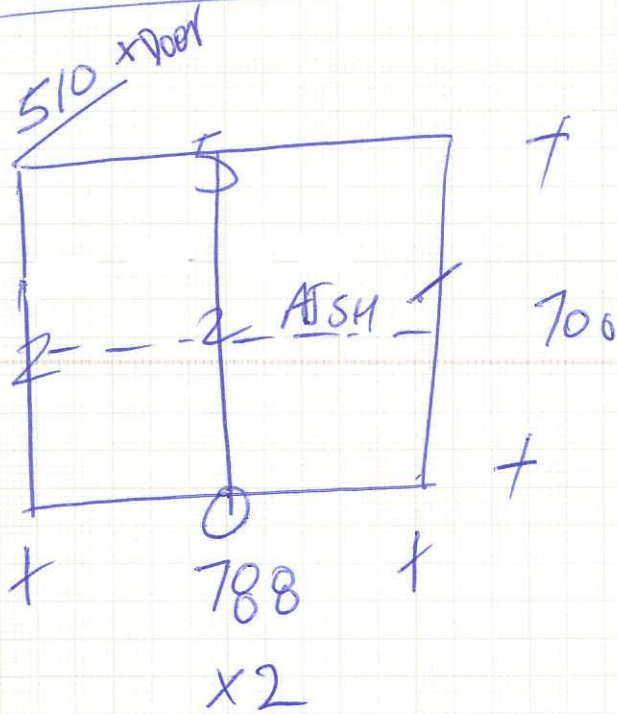

Job Kor Doors
Doors classic white
MATT

Door 550

TIMBERWOOD

BigRiver

76-106 National Blvd, Campbellfield VIC 3061
185 Hammond Rd, Dandenong South VIC 3175
2 Copper Cres, Beard ACT 2620
3/39 Topham Rd, Smeaton Grange NSW 2567
ABN 72 000 009 754

P: 03 8301 1300
P: 03 8780 4666
P: 02 6293 8555
P: 0428 764 987
W: timberwood.com.au

E: sales@ timberwood.com.au
E: sales.keys@ timberwood.com.au
E: sales.canberra@ timberwood.com.au
E: sales.sydney@ timberwood.com.au
BSB: 082-731 Acc: 3628 30810