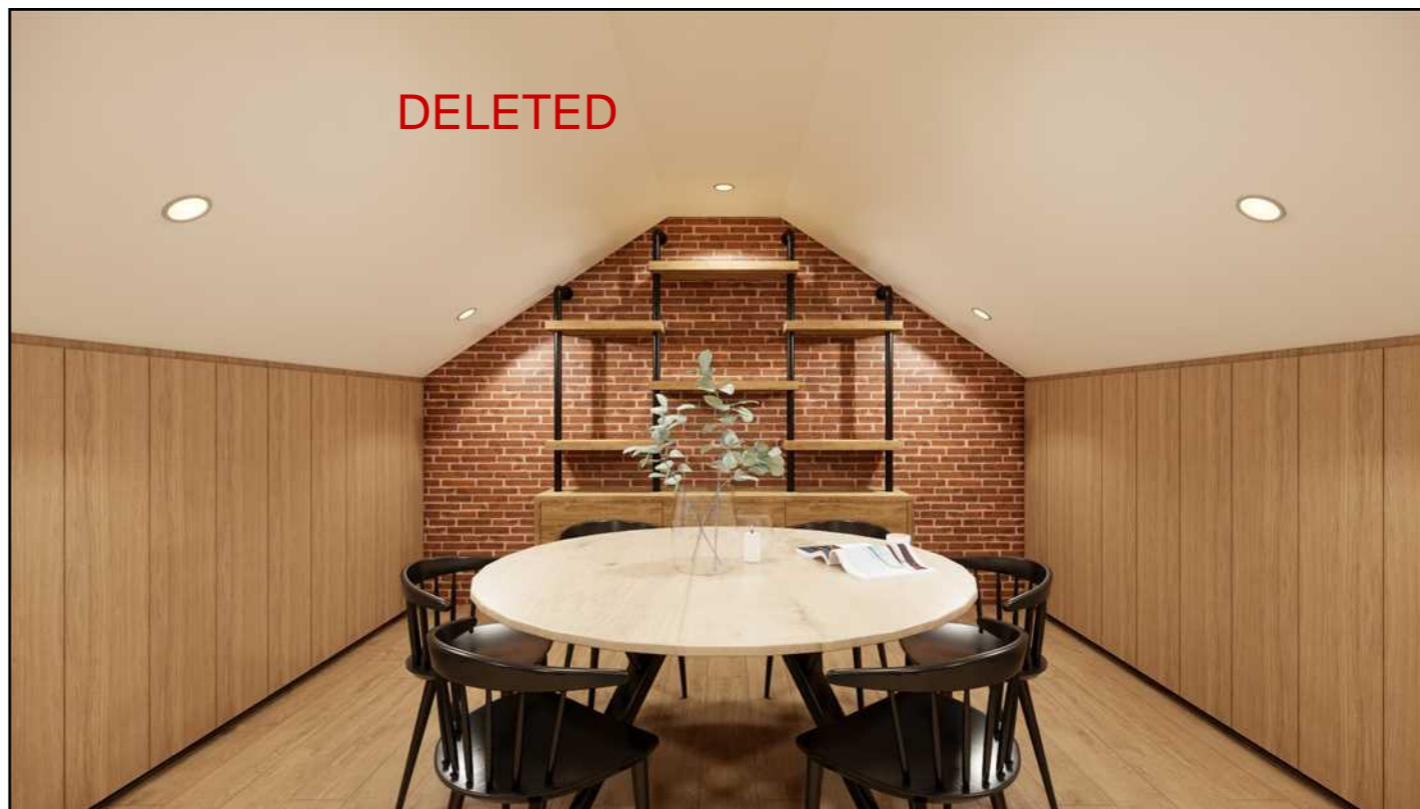

DELETED

AI PLAY ROOM
Scale: NTS

DELETED

PLAY ROOM **AI**
Scale: NTS

DESIGNED BY
SHAI ZEEV
ABN: 47 640 715 279
6b Larman St, Bentleigh East 3165
Mob: 0407004576
E-mail: sales@thecabinetmerchant.com.au

PROJECT TITLE
HOME JOINERIES