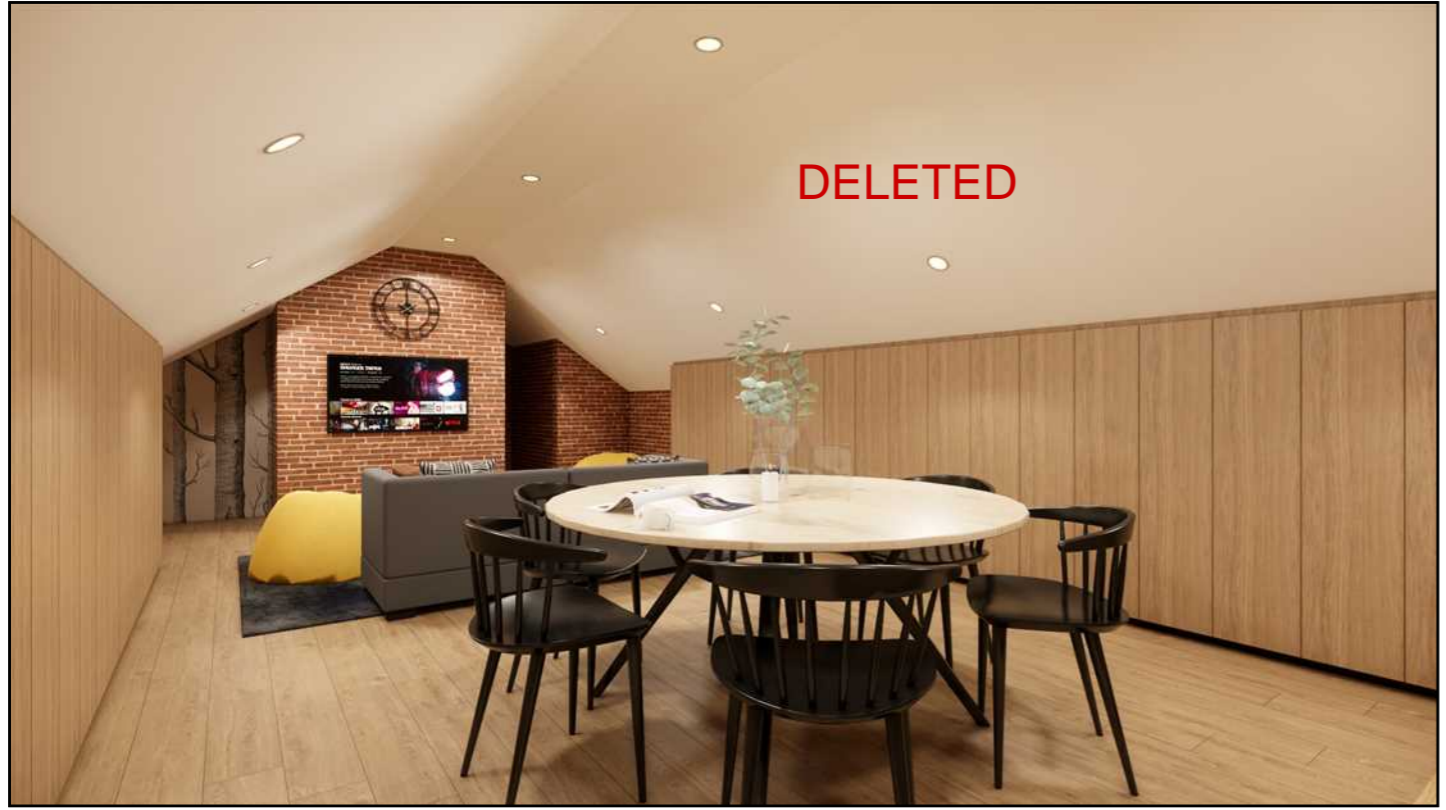

AI PLAY ROOM
Scale: NTS