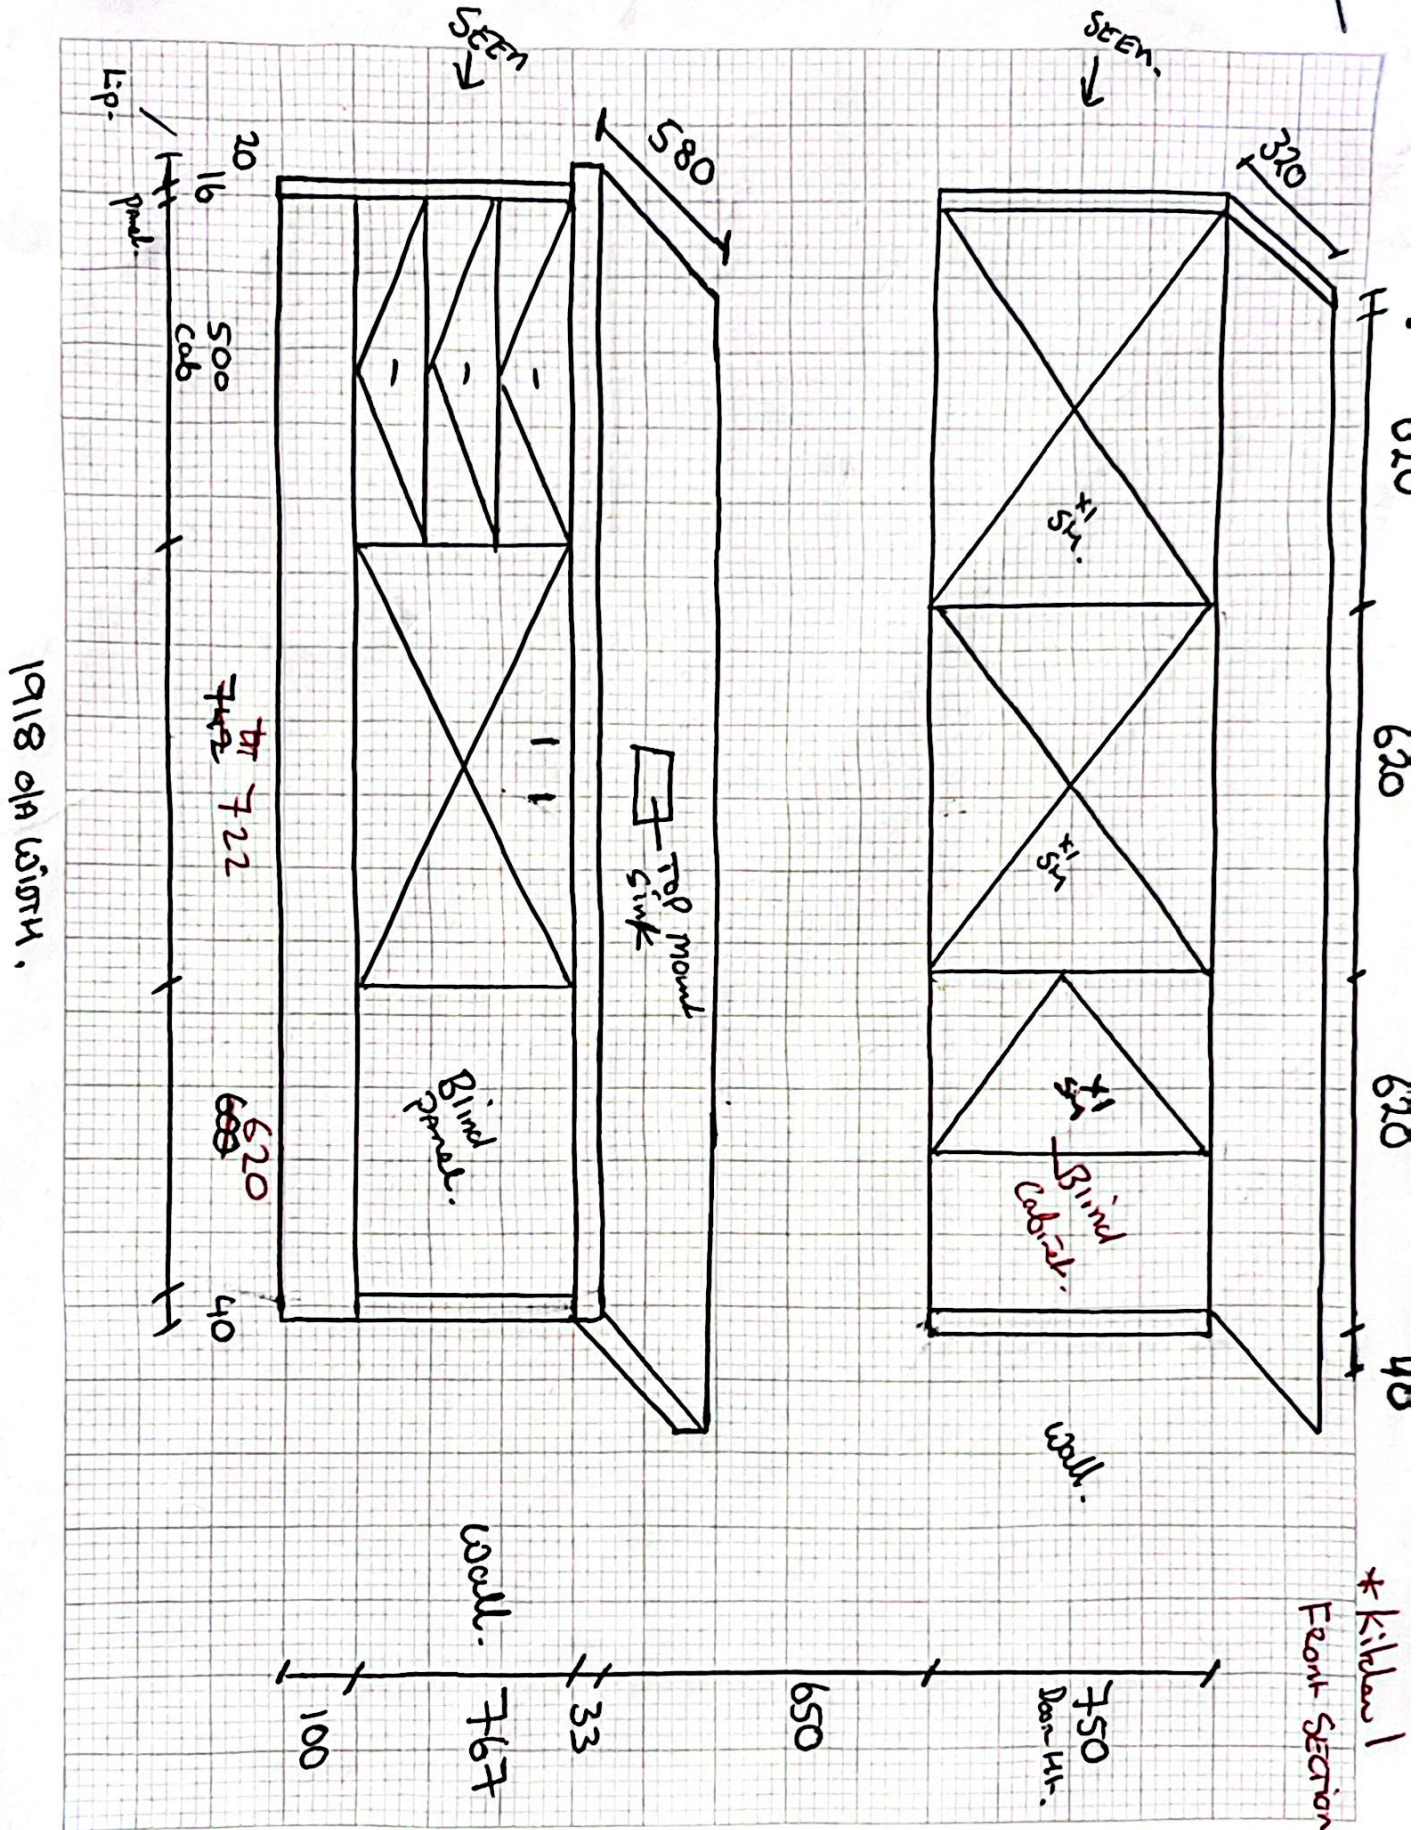

DORSET
AUSTRALIA

Phone: 1300 121 800
Fax: 1300 121 850
Email: info@dorsetaustralia.com.au
Web: www.dorsetaustralia.com.au

FLOOR TO ceiling top of cabinet = 2300 mm

DORSET
AUSTRALIA

Phone: 1300 121 800
 Fax: 1300 121 850
 Email: info@dorsetaustralia.com.au
 Web: www.dorsetaustralia.com.au