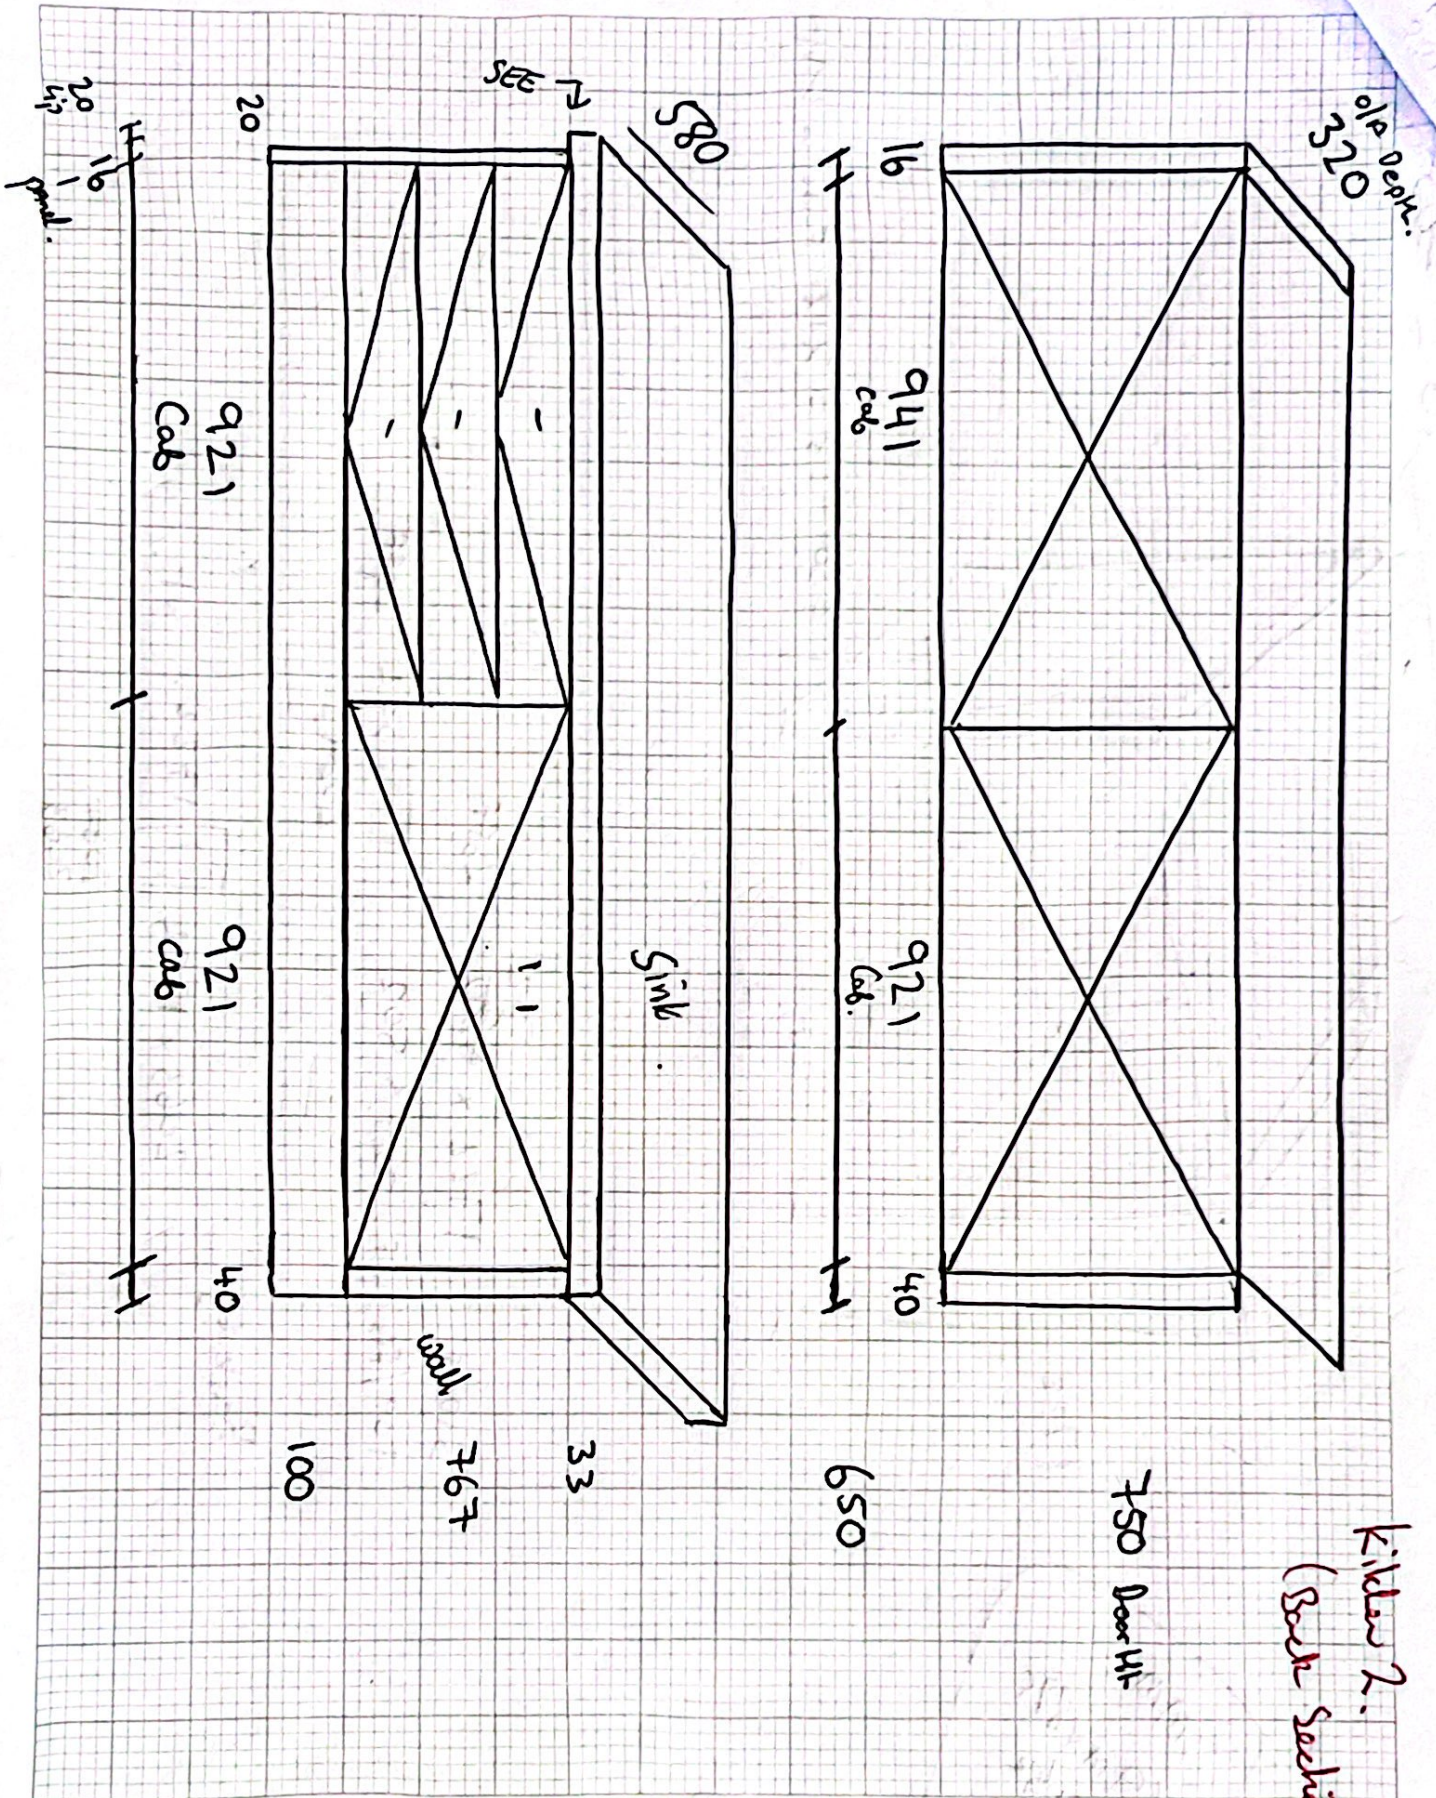

DORSET
AUSTRALIA

Phone: 1300 121 800
Fax: 1300 121 850
Email: info@dorsetaustralia.com.au
Web: www.dorsetaustralia.com.au

FLOOR TO ceiling top of cabinet = 2300 mm

DORSET
AUSTRALIA

Phone: 1300 121 800
 Fax: 1300 121 850
 Email: info@dorsetaustralia.com.au
 Web: www.dorsetaustralia.com.au