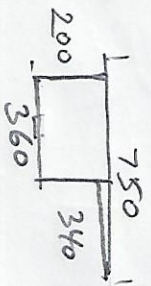

CH 2440

2110

No Bulkhead

Oven Bosch 595

HBF 133 B S 04

D/W 815-875

Sink 750x450

Doors & Panels Acrilam Acrylic White matt 18mm 2400x1800
 Drawers Blum Antaro Tandembox

Plan Images