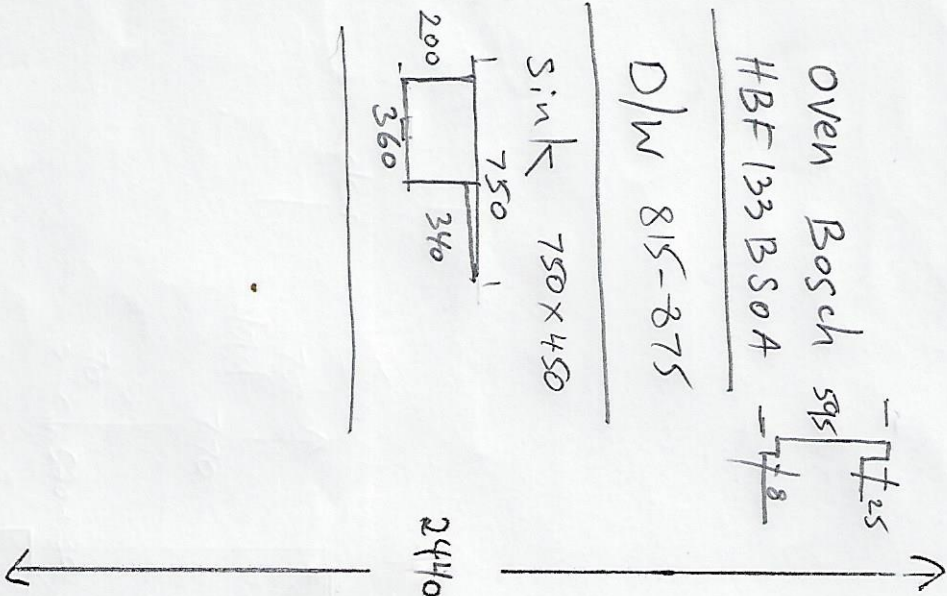

CH 2440

2110

No Bulkhead

Oven Bosch 595

HBF 133 B S 04

D/W 815-875

Sink 750x450

Doors & Panels Acrilam Acrylic White matt 18mm 2400x1800
 Drawers Blum Antaro Tandembox

Plan Images