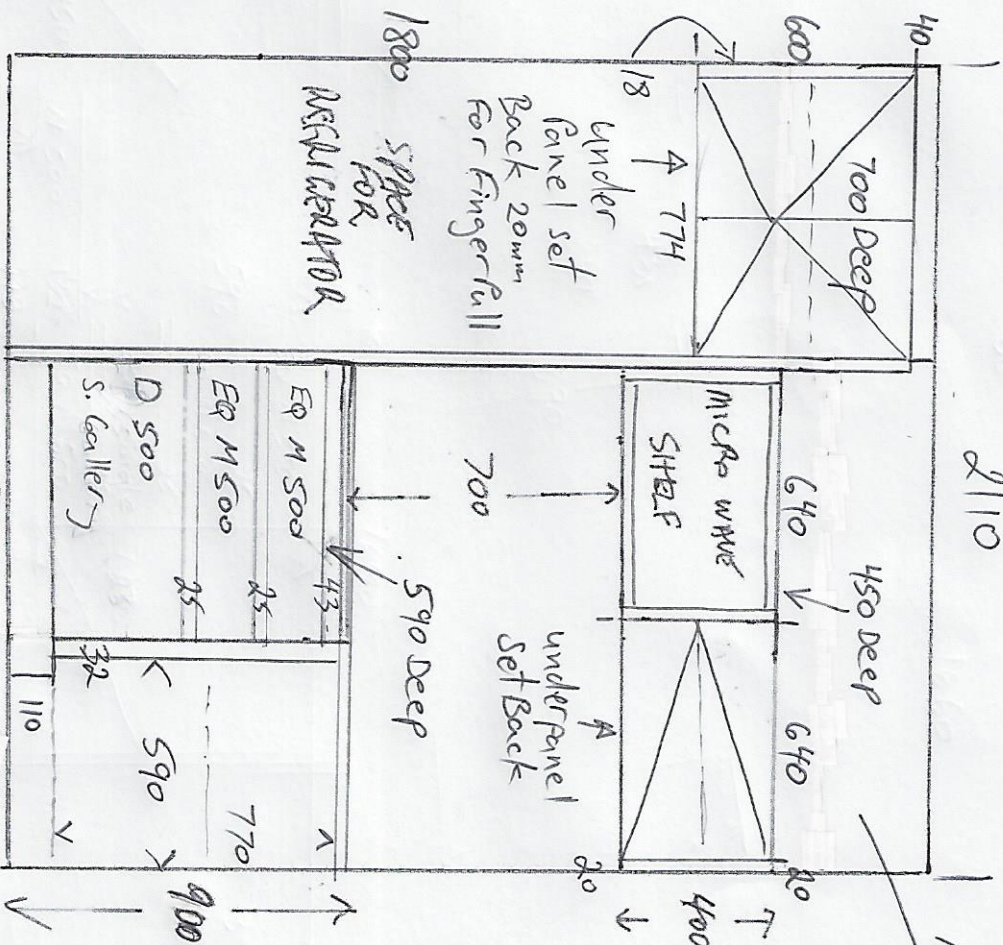

CH 2440

2110

No Bulkhead

Oven Bosch 595

HBF 133 B S 04

D/W 815-875

Sink 750x450

Doors & Panels Acrilam Acrylic White matt 18mm 2400x1800
 Drawers Blum Antaro Tandembox

Plan Images