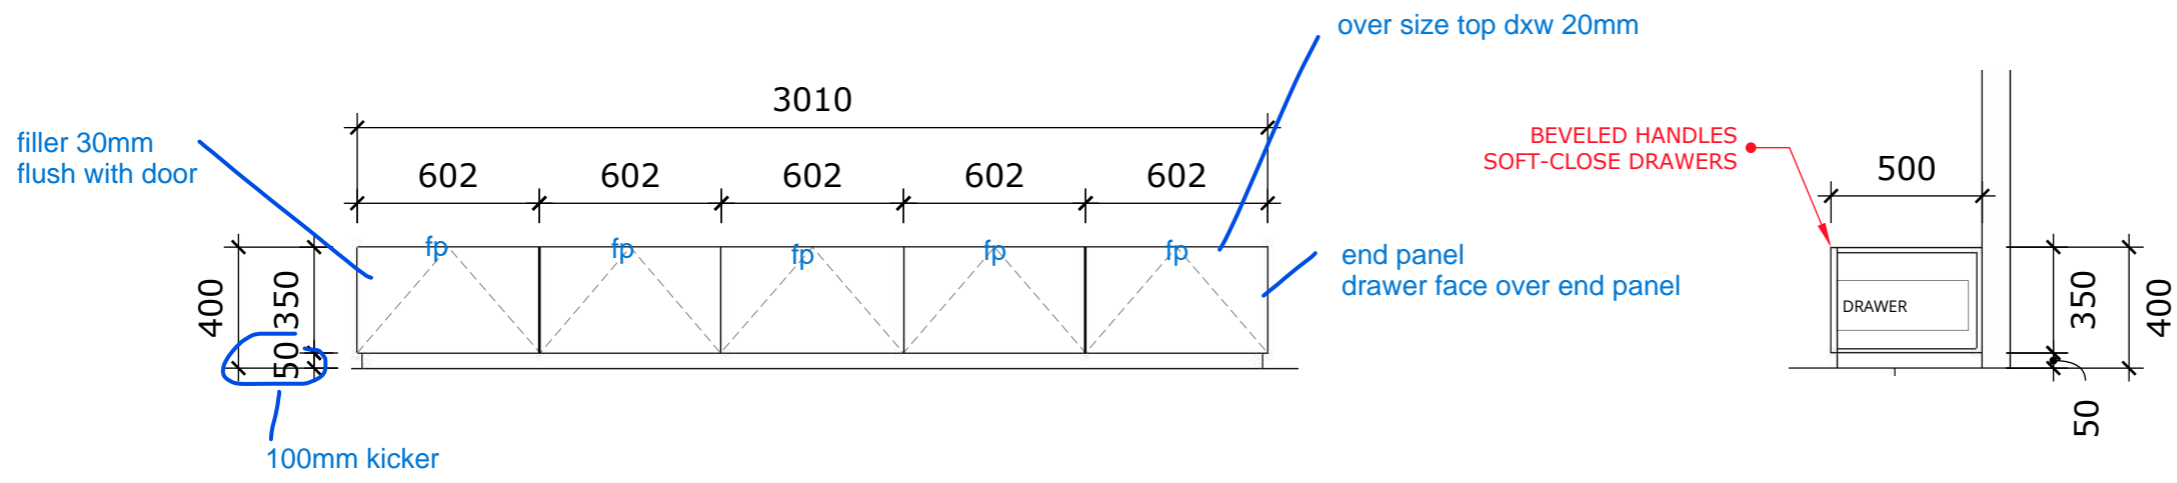

CLIENT ADDRESS

CLIENT NAME

The Cabinet Merchant

A :: CONSOLE TABLE ISOMETRIC
001 scale: 1=25mm

A :: CONSOLE TABLE FRONT ELEV
002 scale: 1=25mm

A :: CONSOLE TABLE SECTION
003 scale: 1=25mm

DESIGNED BY
SHAI ZEEV
ABN: 47 640 715 279
6b Larman St, Bentleigh East 3165
Mob: 0407004576
E-mail: sales@thecabinetmerchant.com.au

PROJECT TITLE
HOME
JOINERIES

CLIENT ADDRESS

CLIENT NAME

A :: TV UNIT ISOMETRIC
001 scale: 1=25mm

A :: TV UNIT FRONT ELEV
002 scale: 1=25mm

A :: TV UNIT SECTION
003 scale: 1=25mm

DESIGNED BY
SHAI ZEEV
ABN: 47 640 715 279
6b Larman St, Bentleigh East 3165
Mob: 0407004576
E-mail: sales@thecabinetmerchant.com.au