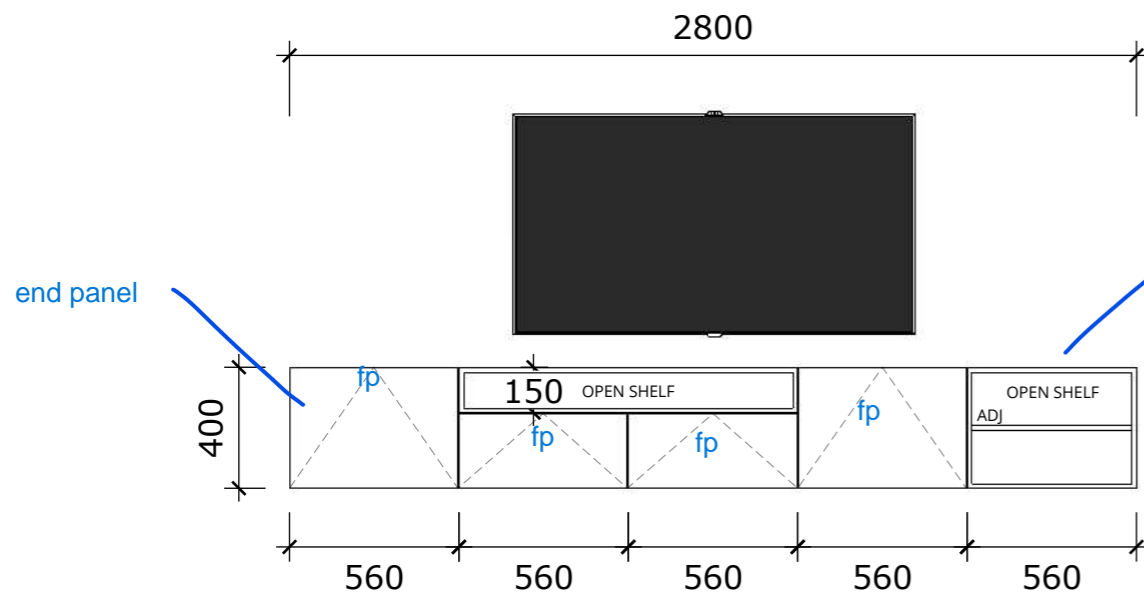

PROJECT TITLE
HOME
JOINERIES

CLIENT ADDRESS

CLIENT NAME

A :: TV UNIT ISOMETRIC
001 scale: 1=25mm

A :: TV UNIT FRONT ELEV
002 scale: 1=25mm

A :: TV UNIT SECTION
003 scale: 1=25mm

DESIGNED BY
SHAI ZEEV
ABN: 47 640 715 279
6b Larman St, Bentleigh East 3165
Mob: 0407004576
E-mail: sales@thecabinetmerchant.com.au