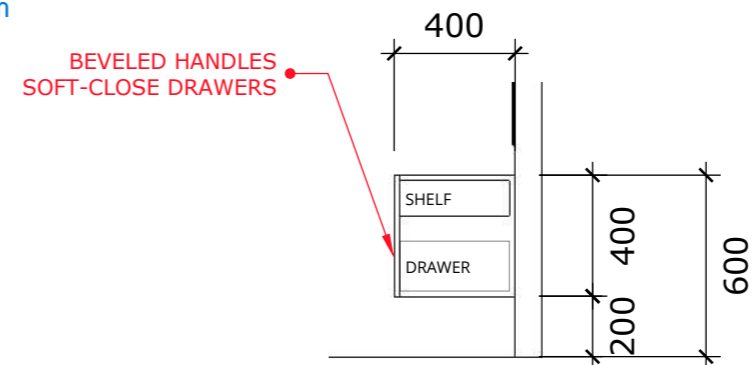

PROJECT TITLE
HOME
JOINERIES

CLIENT ADDRESS

CLIENT NAME

A :: TV UNIT ISOMETRIC
001 scale: 1=25mm

A :: TV UNIT FRONT ELEV
002 scale: 1=25mm

A :: TV UNIT SECTION
003 scale: 1=25mm

DESIGNED BY
SHAI ZEEV
ABN: 47 640 715 279
6b Larman St, Bentleigh East 3165
Mob: 0407004576
E-mail: sales@thecabinetmerchant.com.au