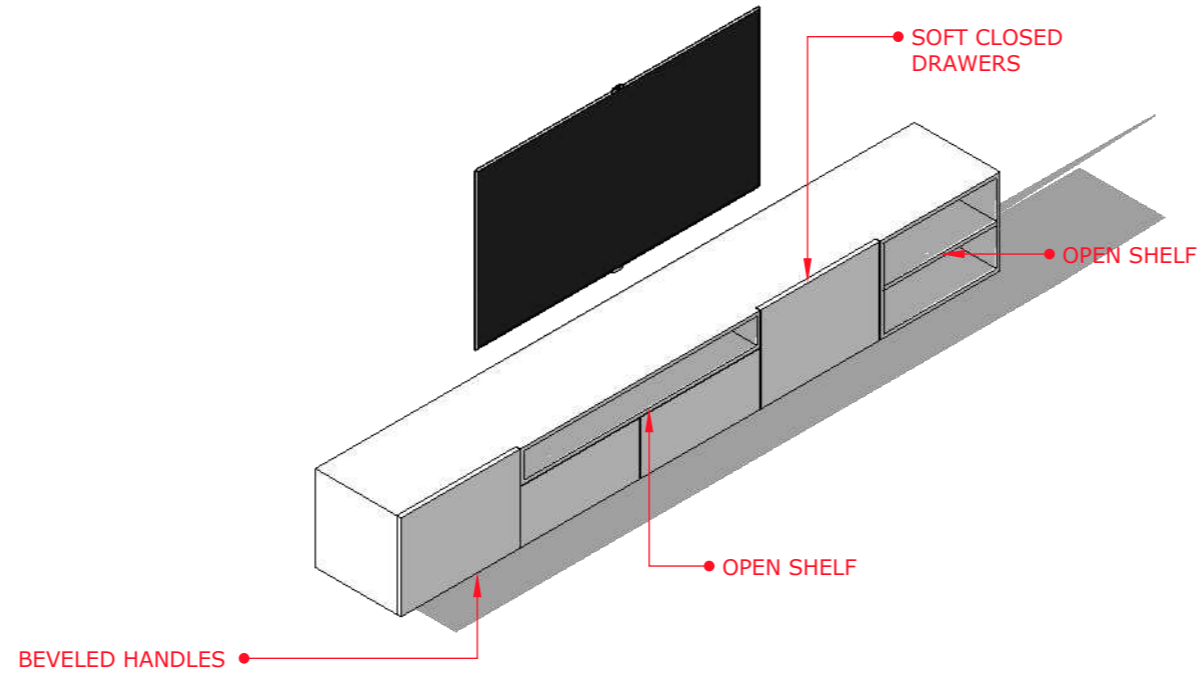

CLIENT ADDRESS

CLIENT NAME

The Cabinet Merchant

A :: CONSOLE TABLE ISOMETRIC
001 scale: 1=25mm

A :: CONSOLE TABLE FRONT ELEV
002 scale: 1=25mm

A :: CONSOLE TABLE SECTION
003 scale: 1=25mm

DESIGNED BY
SHAI ZEEV
ABN: 47 640 715 279
6b Larman St, Bentleigh East 3165
Mob: 0407004576
E-mail: sales@thecabinetmerchant.com.au

PROJECT TITLE
HOME
JOINERIES

CLIENT ADDRESS

CLIENT NAME

A :: TV UNIT ISOMETRIC
001 scale: 1=25mm

A :: TV UNIT FRONT ELEV
002 scale: 1=25mm

A :: TV UNIT SECTION
003 scale: 1=25mm

DESIGNED BY
SHAI ZEEV
ABN: 47 640 715 279
6b Larman St, Bentleigh East 3165
Mob: 0407004576
E-mail: sales@thecabinetmerchant.com.au