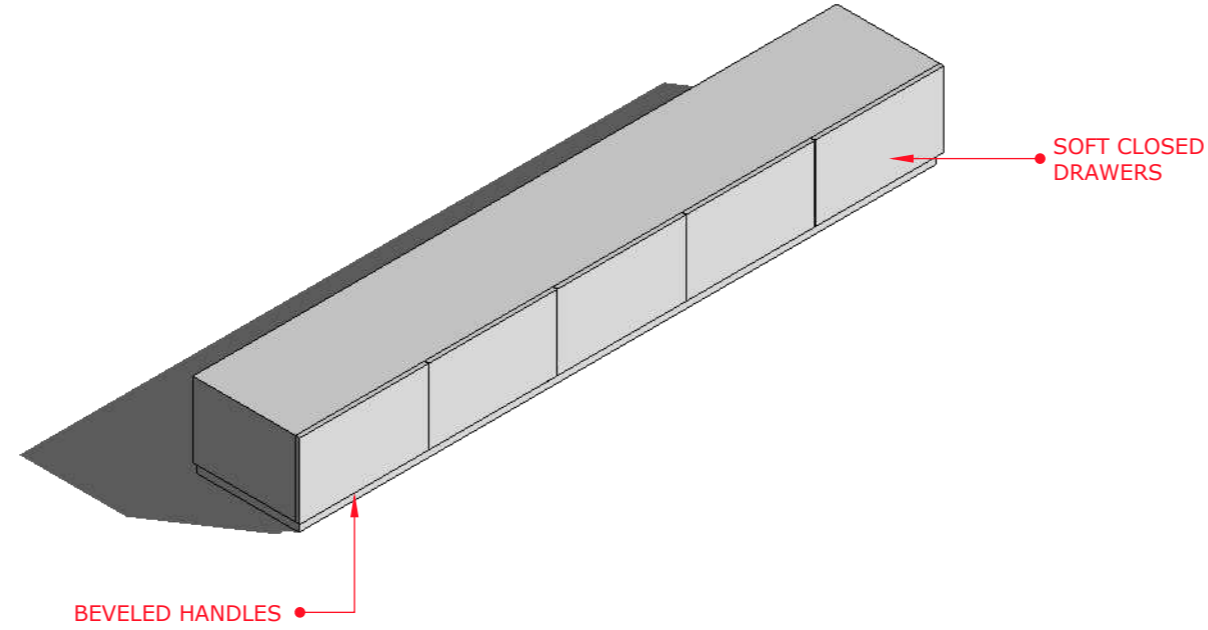

CLIENT ADDRESS

CLIENT NAME

The Cabinet Merchant

A :: CONSOLE TABLE ISOMETRIC
001 scale: 1=25mm

A :: CONSOLE TABLE FRONT ELEV
002 scale: 1=25mm

A :: CONSOLE TABLE SECTION
003 scale: 1=25mm

DESIGNED BY
SHAI ZEEV
ABN: 47 640 715 279
6b Larman St, Bentleigh East 3165
Mob: 0407004576
E-mail: sales@thecabinetmerchant.com.au