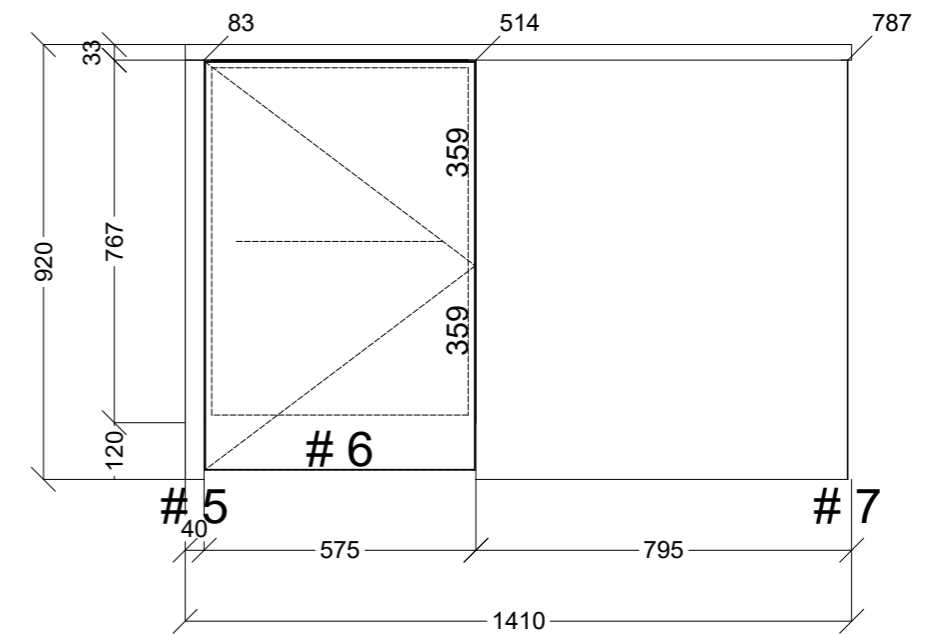

### ISLAND REAR

	Client: MEGAN PAPPWORTH		Door and panels style/colour: OYSTER GREY MATT		Sheet 1 of 4
	Room: KITCHEN	Benchtop Colour: MARMO DI MONTE SMOOTH		Drawer slides: DTC SMOOTH	Carcass: WHITE HMR
	Date: 27/05/24	Address: 23 BAXTER AVE CHELSEA		Handles Item No: 180MM BOSTON	Approved by: