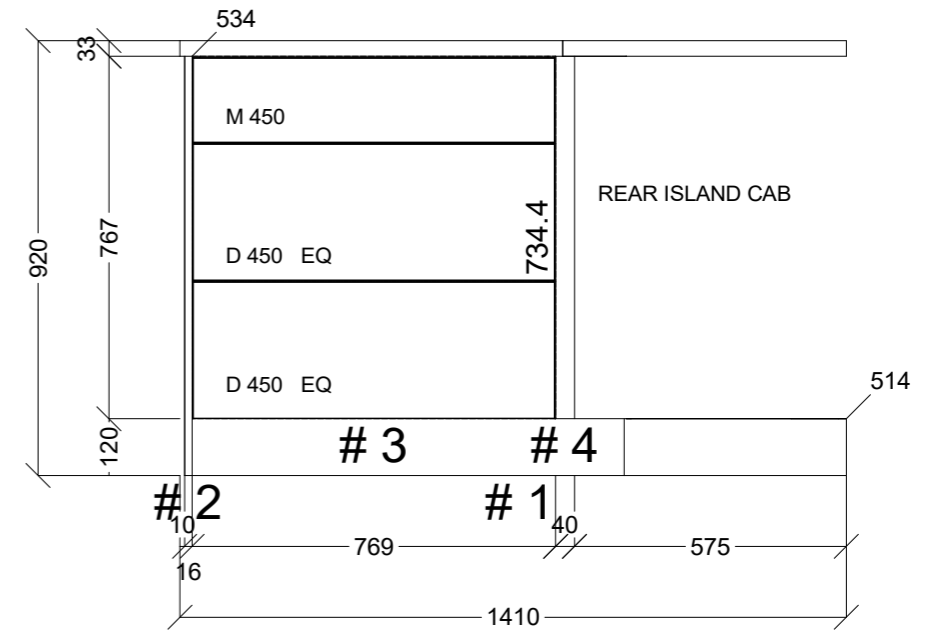

### ISLAND REAR

	Client: MEGAN PAPPWORTH		Door and panels style/colour: OYSTER GREY MATT		Sheet 1 of 4
	Room: KITCHEN	Benchtop Colour: MARMO DI MONTE SMOOTH		Drawer slides: DTC SMOOTH	Carcass: WHITE HMR
	Date: 27/05/24	Address: 23 BAXTER AVE CHELSEA		Handles Item No: 180MM BOSTON	Approved by:

 <b>CONNECT KITCHENS</b>	Client: MEGAN PAPPWORTH		Door and panels style/colour: OYSTER GREY MATT		Sheet 2 of 4
	Room: KITCHEN	Benchtop Colour: MARMO DI MONTE SMOOTH		Drawer slides: DTC SMOOTH	Carcass: WHITE HMR
	Date: 27/05/24	Address: 23 BAXTER AVE CHELSEA		Handles Item No: 180MM BOSTON	Approved by: