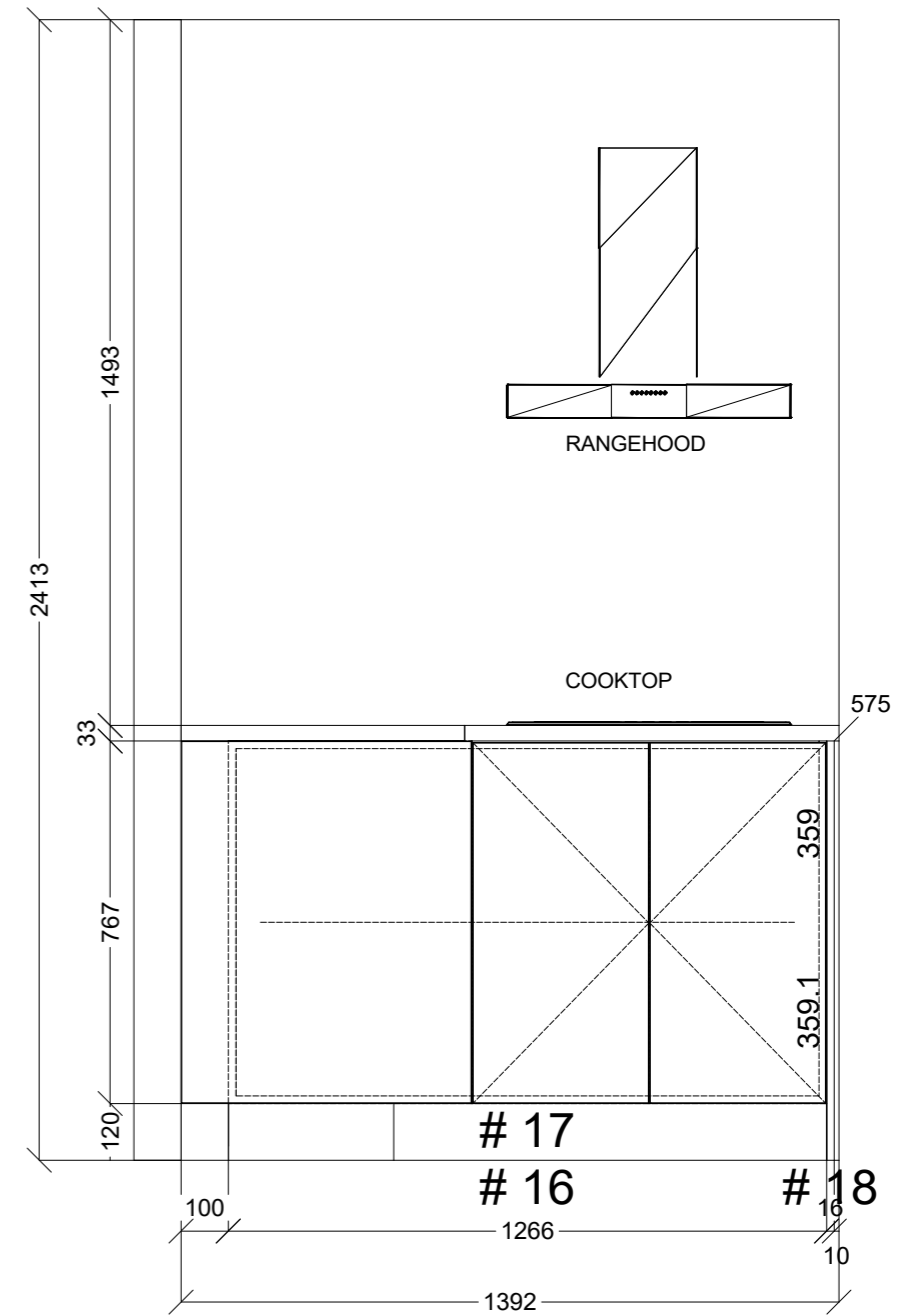

### ISLAND REAR

	Client: MEGAN PAPPWORTH		Door and panels style/colour: OYSTER GREY MATT		Sheet 1 of 4
	Room: KITCHEN	Benchtop Colour: MARMO DI MONTE SMOOTH		Drawer slides: DTC SMOOTH	Carcass: WHITE HMR
	Date: 27/05/24	Address: 23 BAXTER AVE CHELSEA		Handles Item No: 180MM BOSTON	Approved by:

 <b>CONNECT KITCHENS</b>	Client: MEGAN PAPPWORTH		Door and panels style/colour: OYSTER GREY MATT		Sheet 2 of 4
	Room: KITCHEN	Benchtop Colour: MARMO DI MONTE SMOOTH		Drawer slides: DTC SMOOTH	Carcass: WHITE HMR
	Date: 27/05/24	Address: 23 BAXTER AVE CHELSEA		Handles Item No: 180MM BOSTON	Approved by: