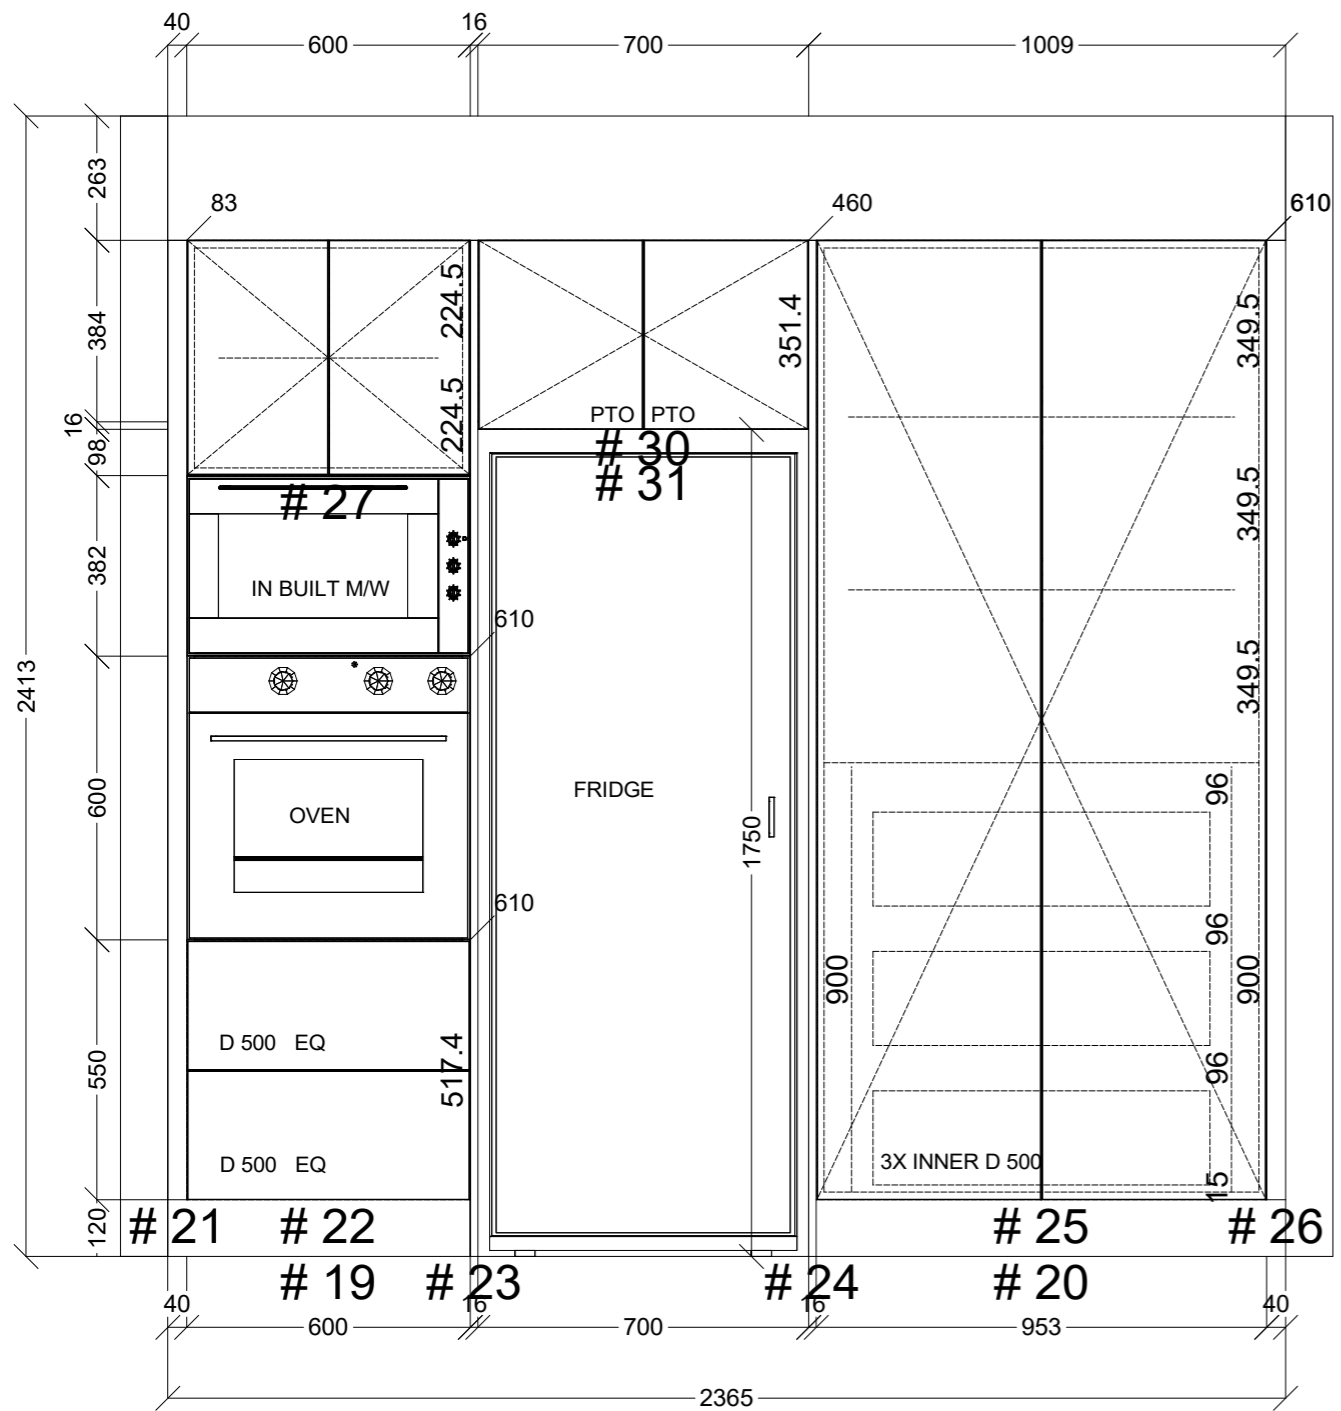

CONNECT KITCHENS	Client: MEGAN PAPPWORTH		Door and panels style/colour: OYSTER GREY MATT		Sheet 3 of 4	
	Room: KITCHEN		Benchtop Colour: MARMO DI MONTE SMOOTH		Drawer slides: DTC SMOOTH	Carcass: WHITE HMR
	Date: 27/05/24	Address: 23 BAXTER AVE CHELSEA		Handles Item No: 180MM BOSTON		Approved by: