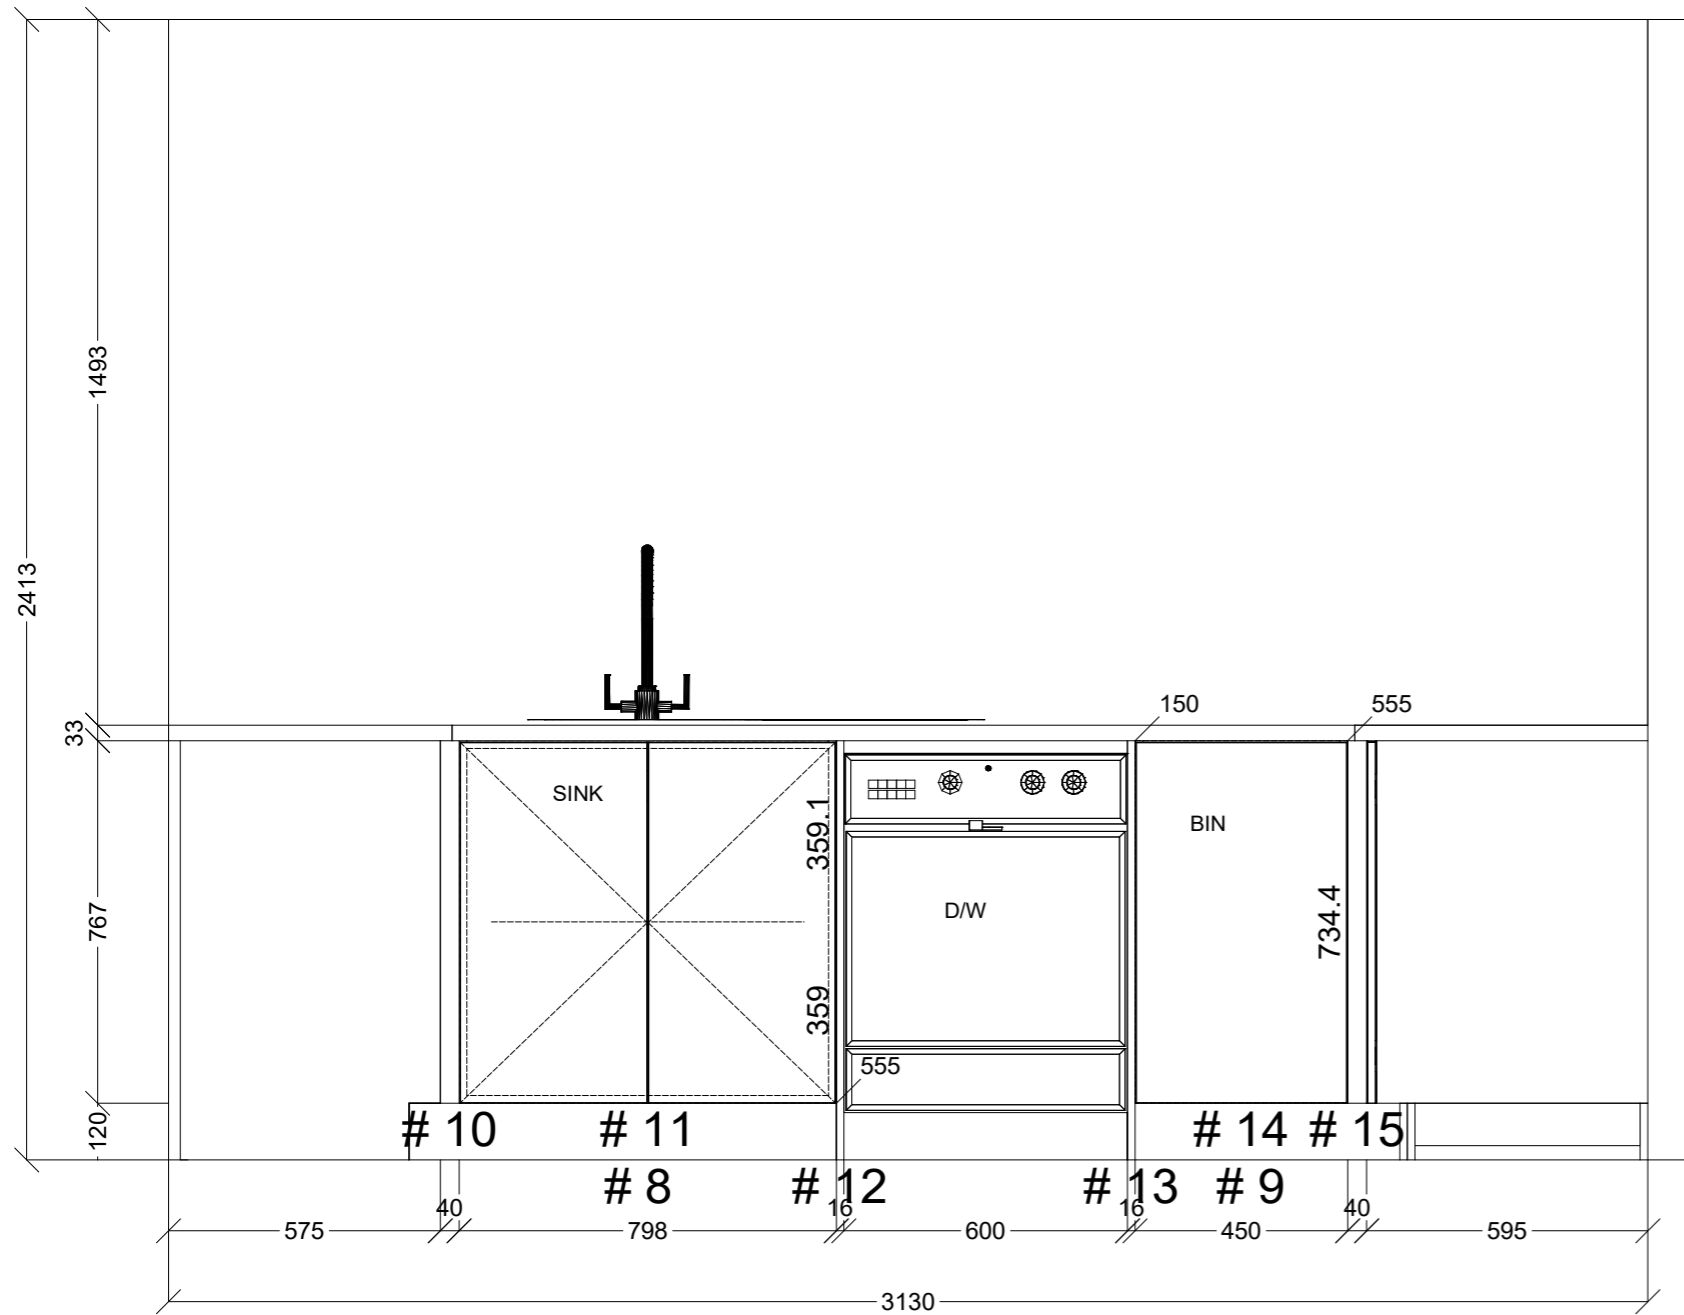

### ISLAND REAR

	Client: MEGAN PAPPWORTH		Door and panels style/colour: OYSTER GREY MATT		Sheet 1 of 4
	Room: KITCHEN	Benchtop Colour: MARMO DI MONTE SMOOTH		Drawer slides: DTC SMOOTH	Carcass: WHITE HMR
	Date: 27/05/24	Address: 23 BAXTER AVE CHELSEA		Handles Item No: 180MM BOSTON	Approved by: