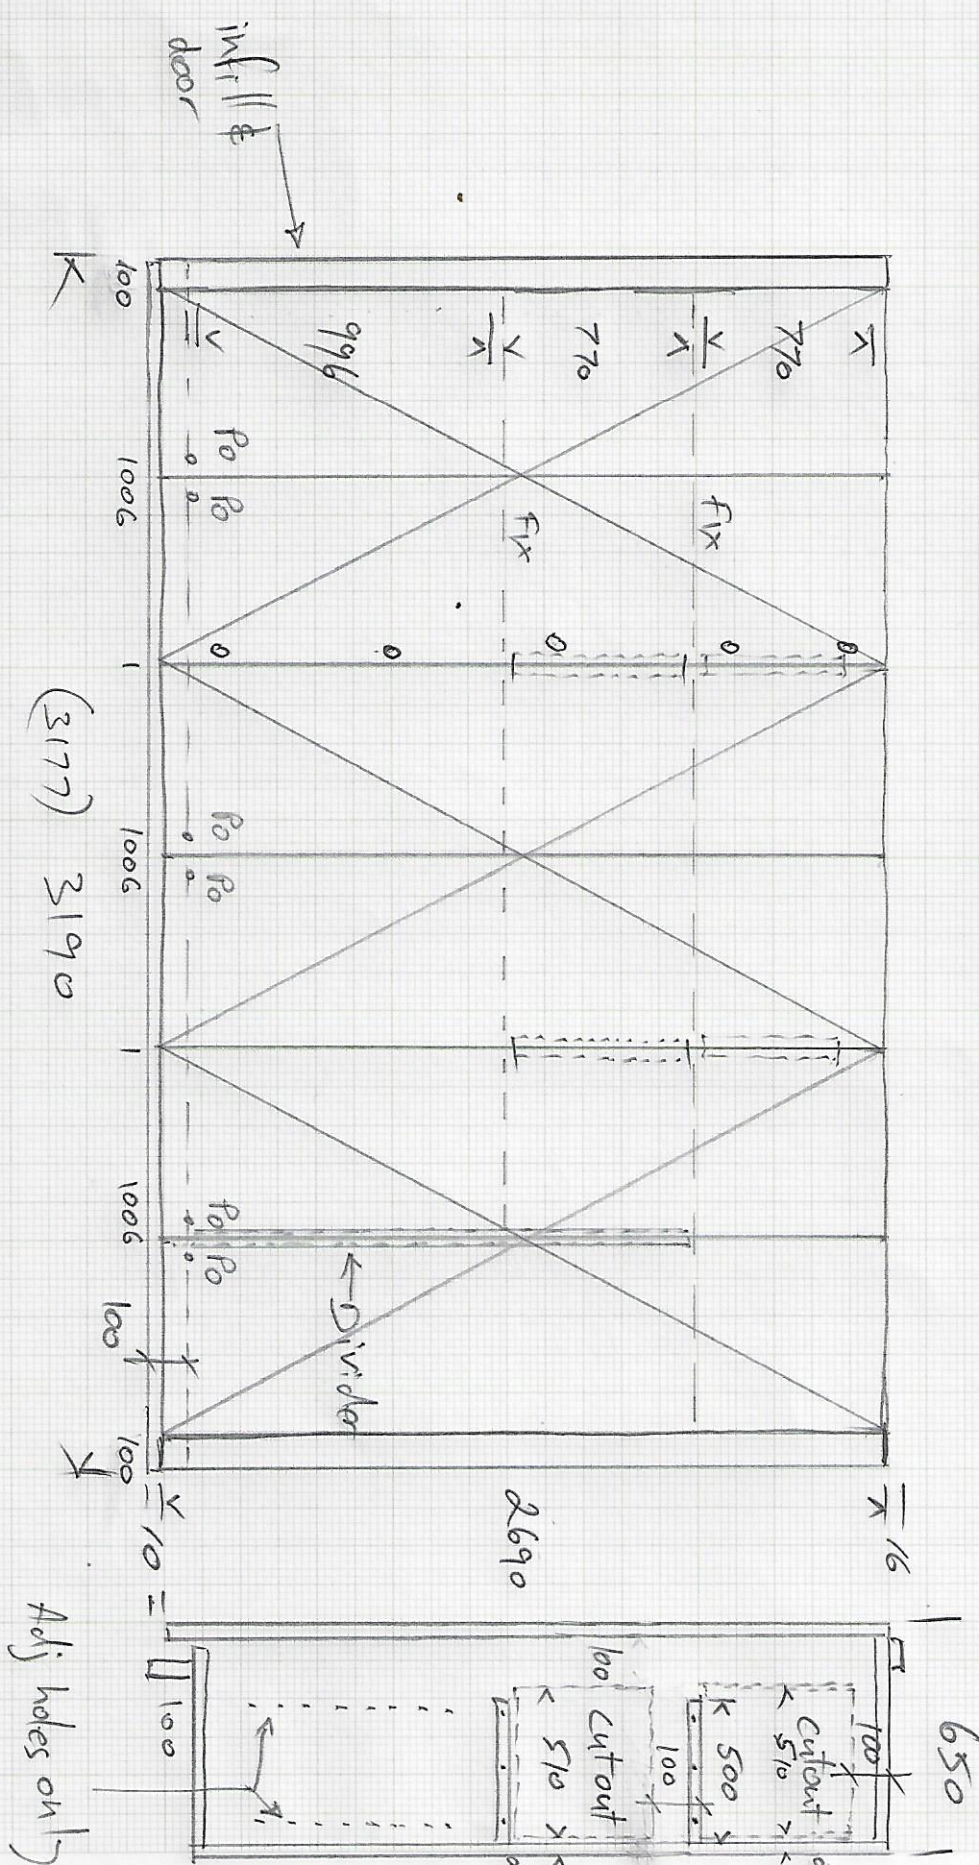

Thu 6.6.24

Job: Liz

Doors 18mm white satin edged all around.  
Carcasses 16mm white melamine HMR board

(3177) 3190

# TIMBERWOOD