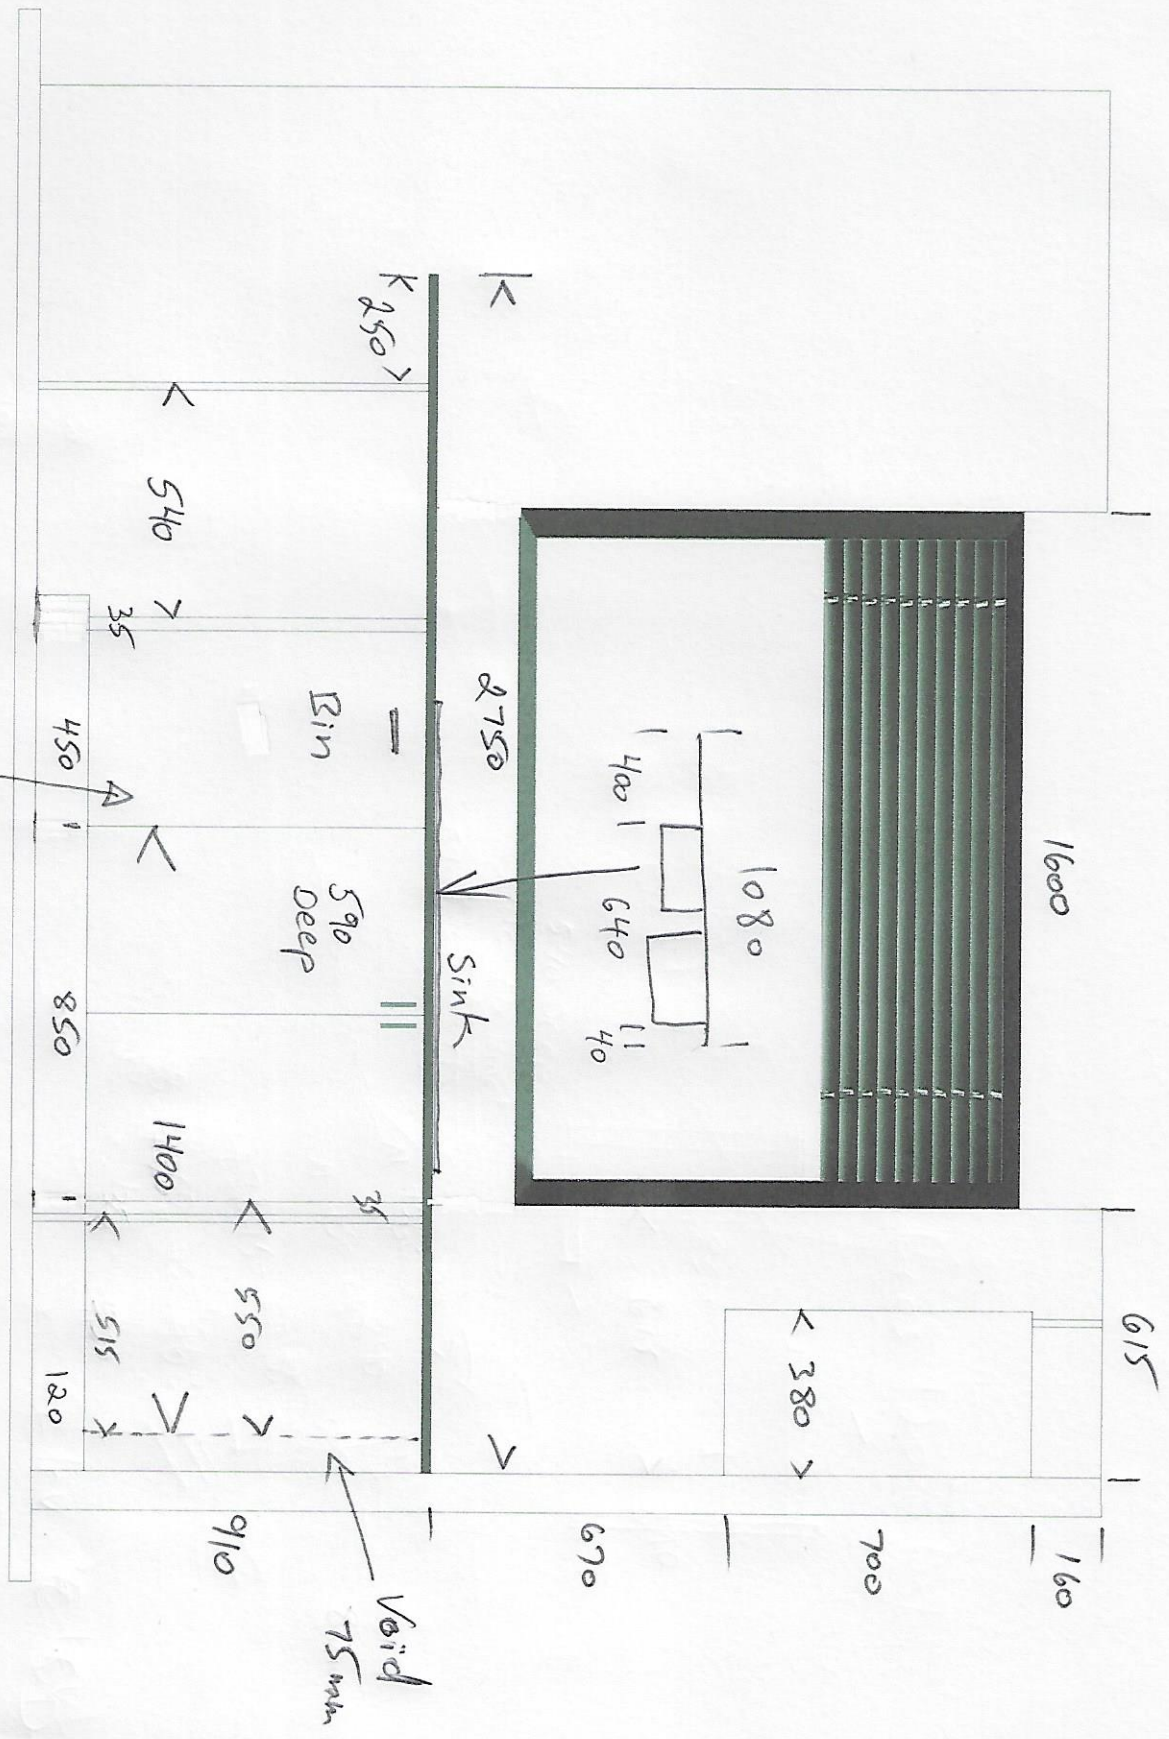

Doors & Panels  
 Acrilam Acrylic surface  
 Bianca Super Matt  
 18mm Single sides with clear protection film.

Elev C