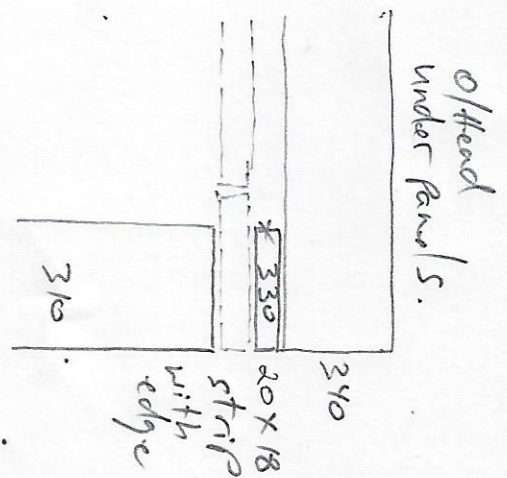

Range hood Electrolux
ERT 522 DSD.

over head doors
finger grip open
Base doors with
handles by Debbie
we install

elev B