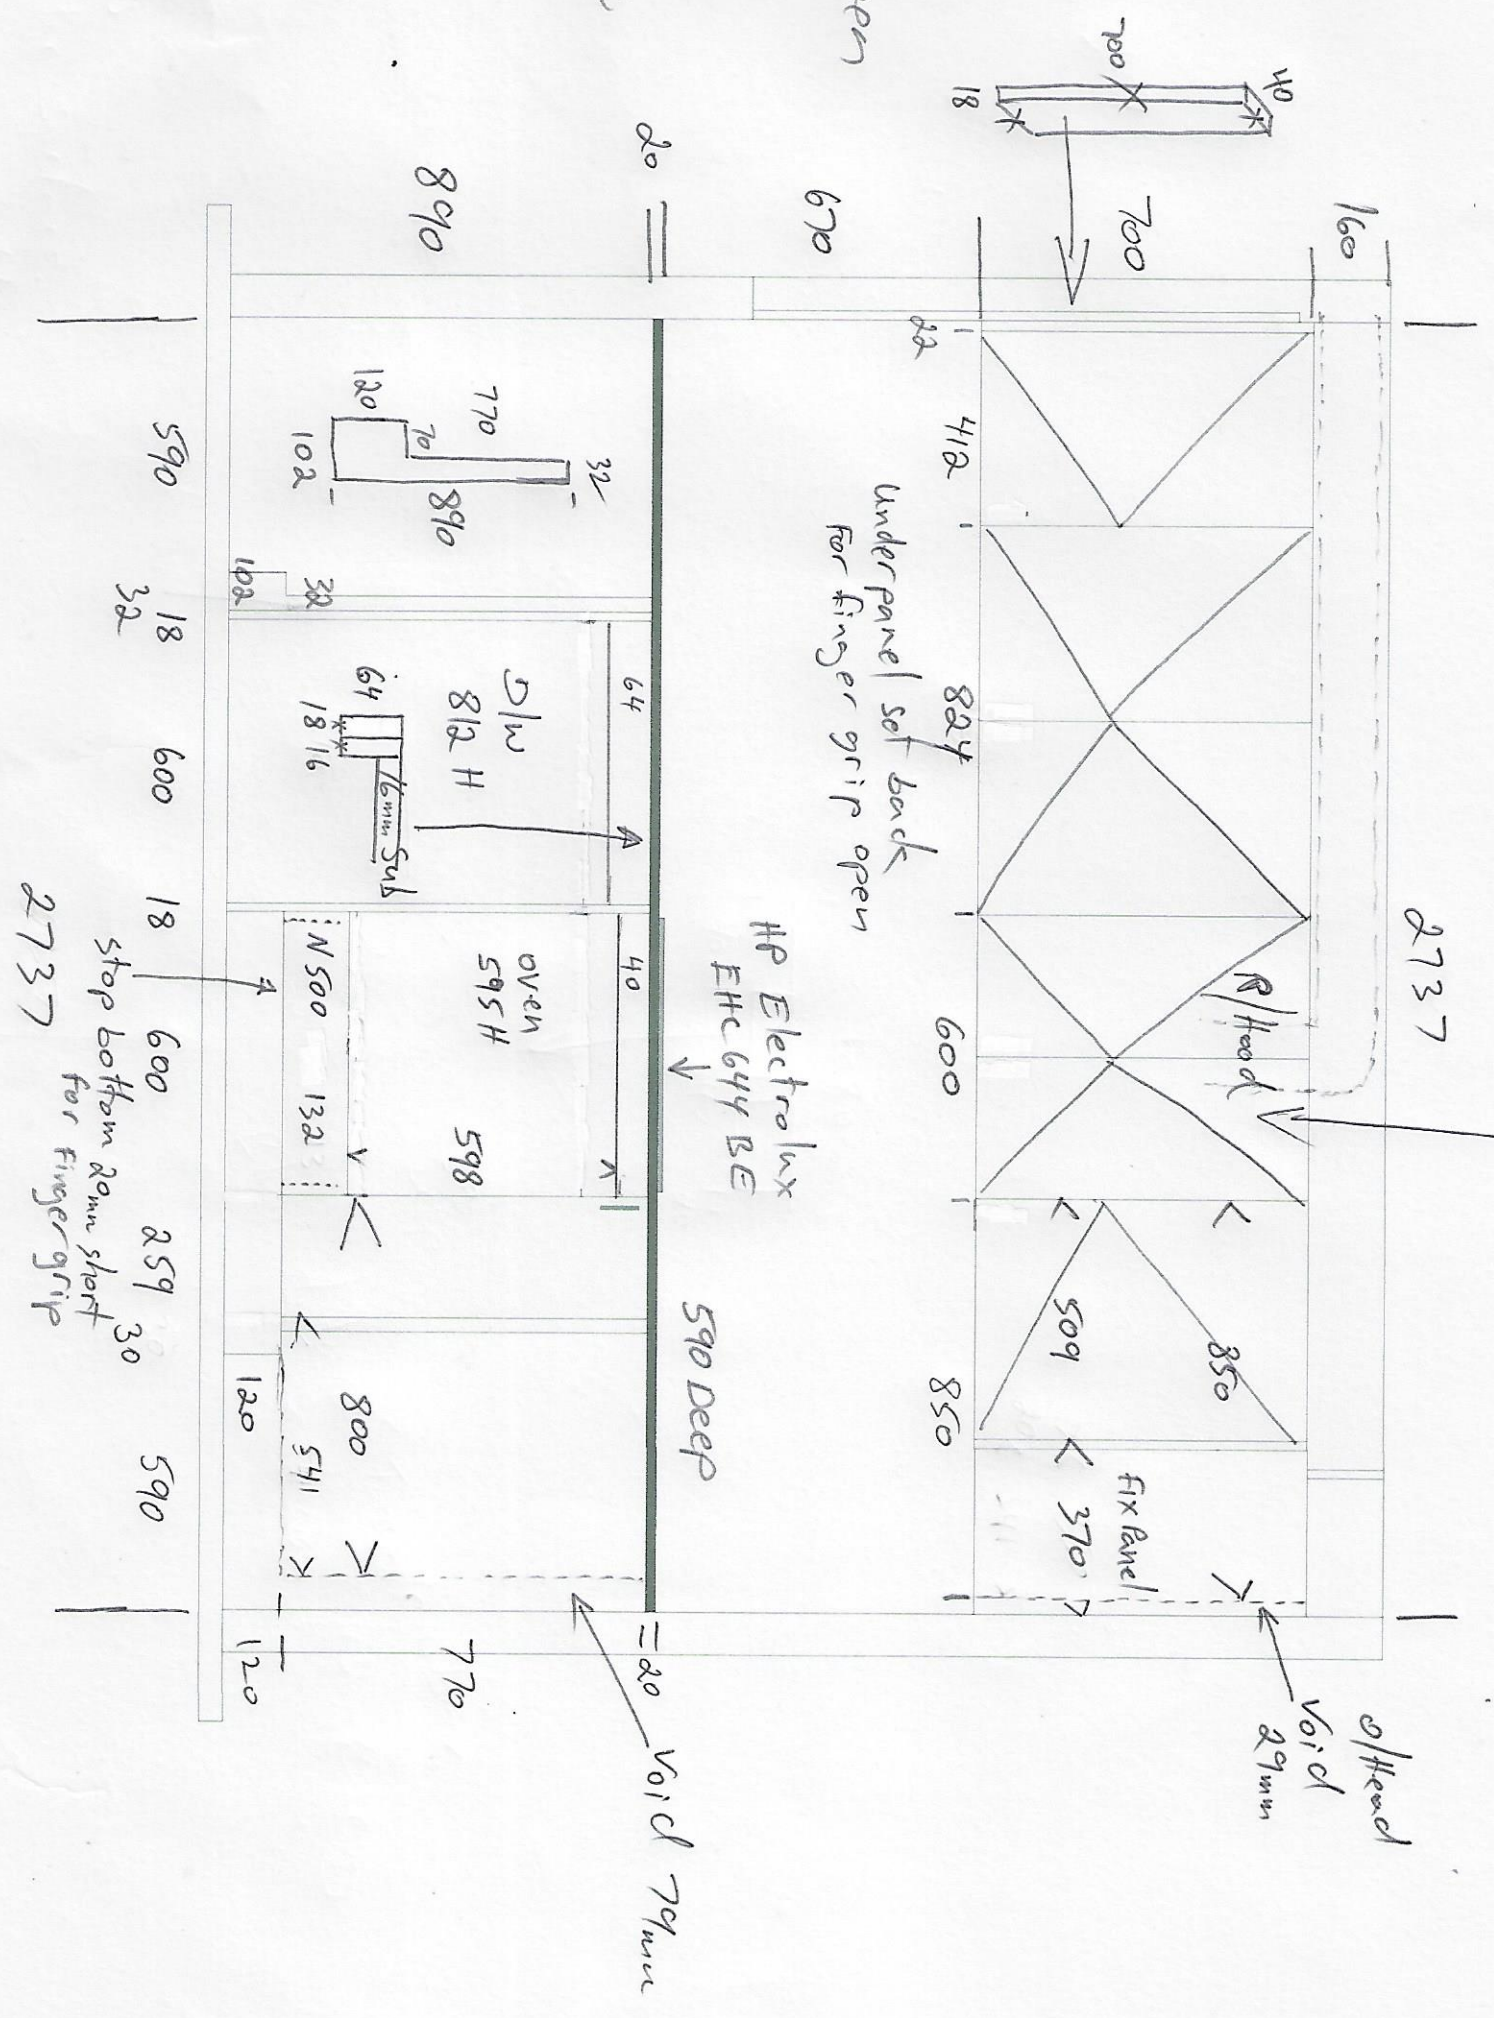

Range hood Electrolux
ERT 522 DSD.

over head doors
finger grip open
Base doors with
handles by Debbie
we install

elev B