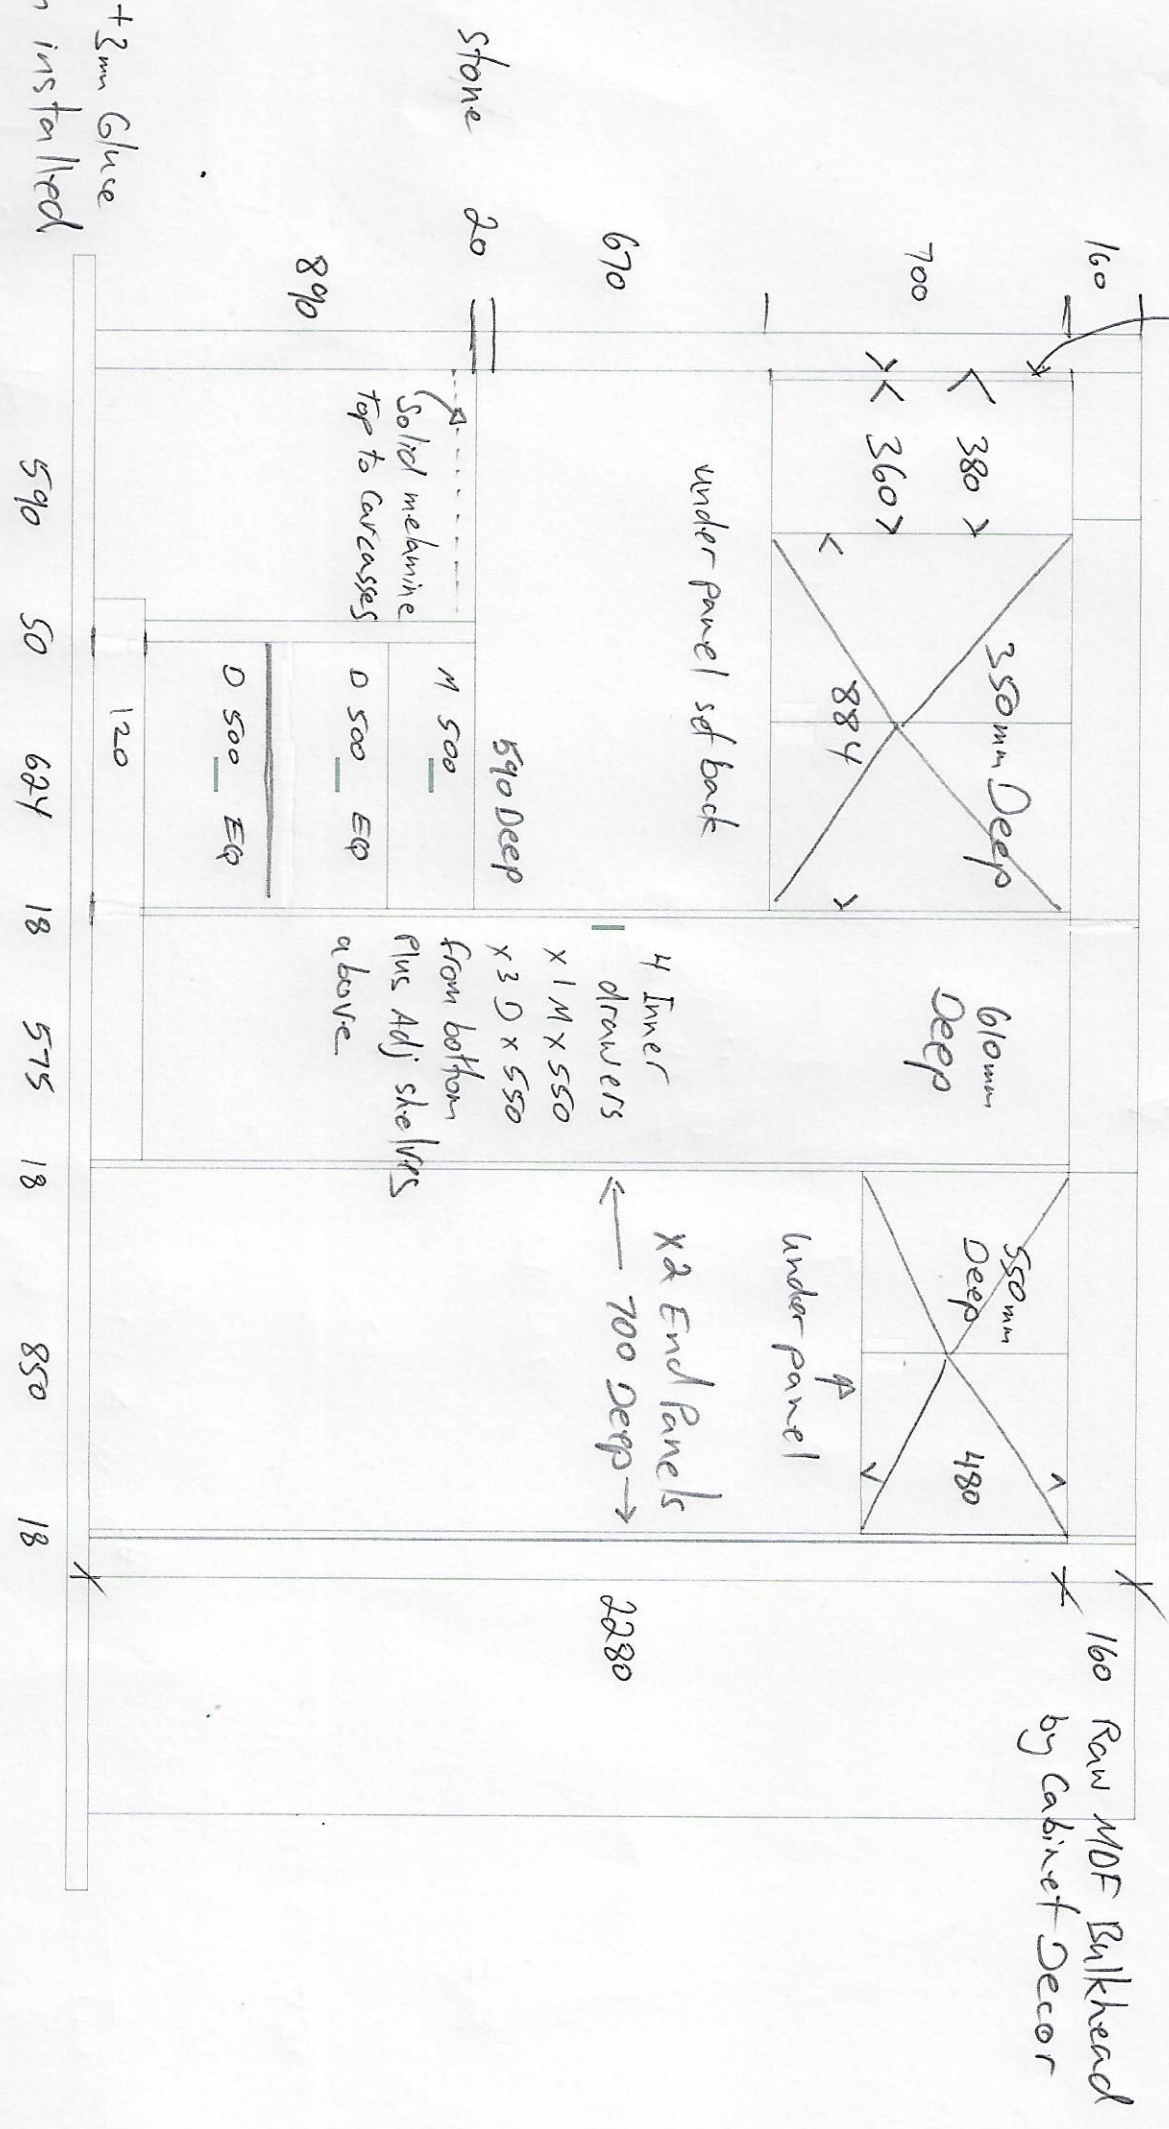

down void

Vinyl floor 3mm + 3mm Glue
after kitchen installed

Doors & Panels
 Acrylic Acrylic surface
 Bianco Super Matt
 18mm Single sided with clear protection film.

Elev A