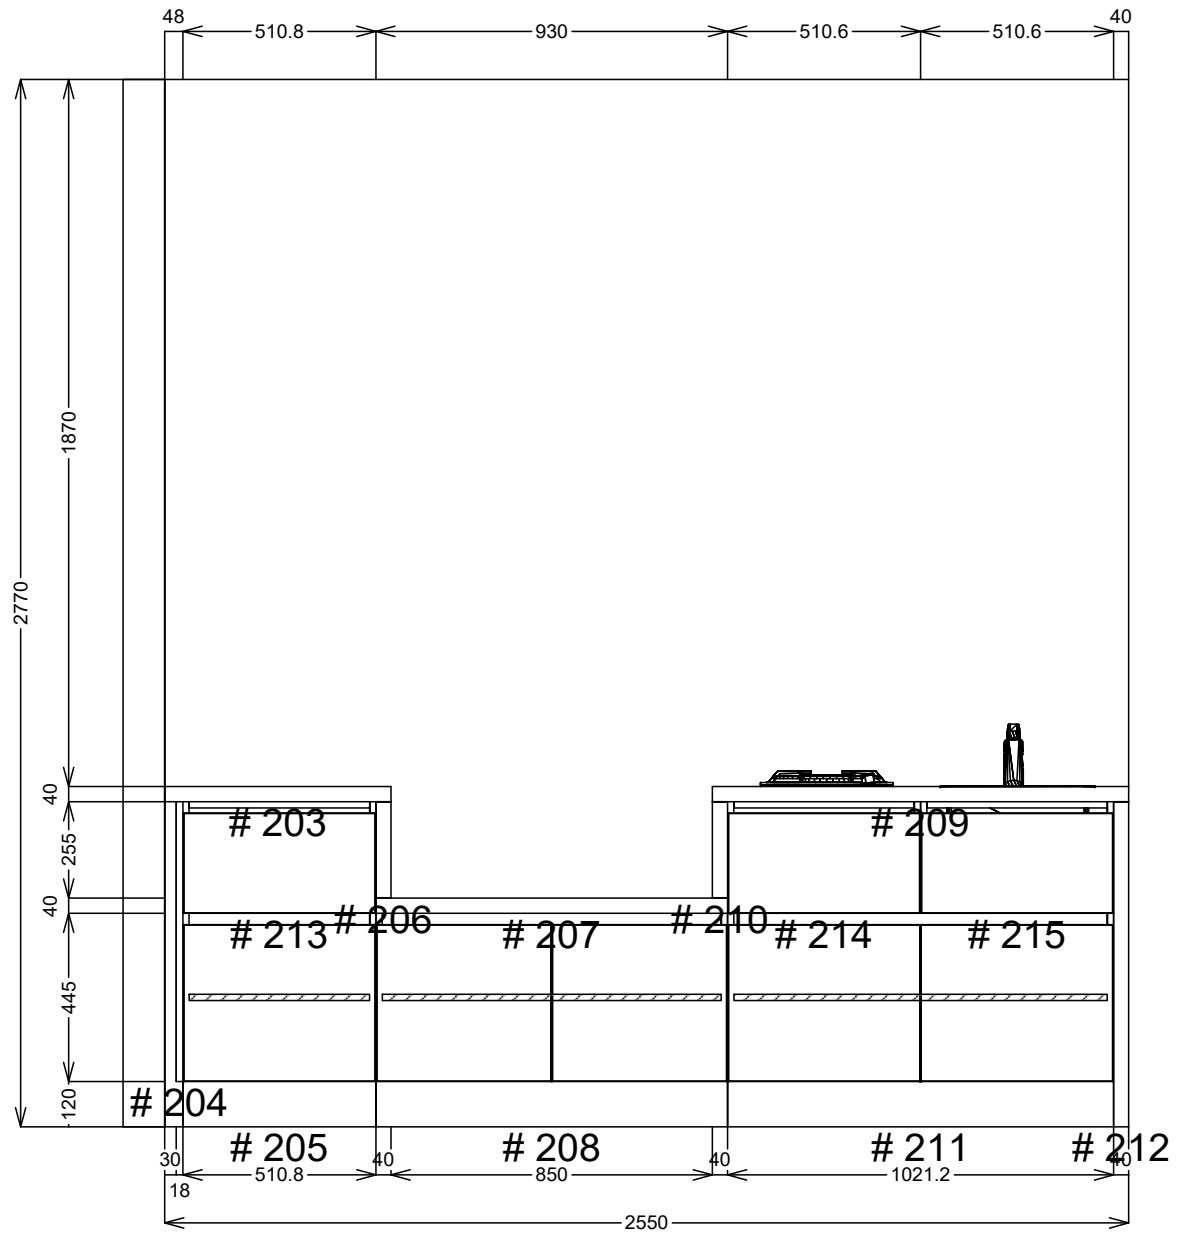

SJ Custom Kitchens	Phone: 0432 101 986	Job #: Job	Site Contact:	Date: 18/06/24
	Email: sjcustomkitchens@hotmail.com	Job Name: Default	Site Phone:	Drawn By:
	Web: www.sjcustomkitchens.com	Room #:	Site Address:	Drawing #: 78
		Room Name:	City: Victoria.	Scale: NTS