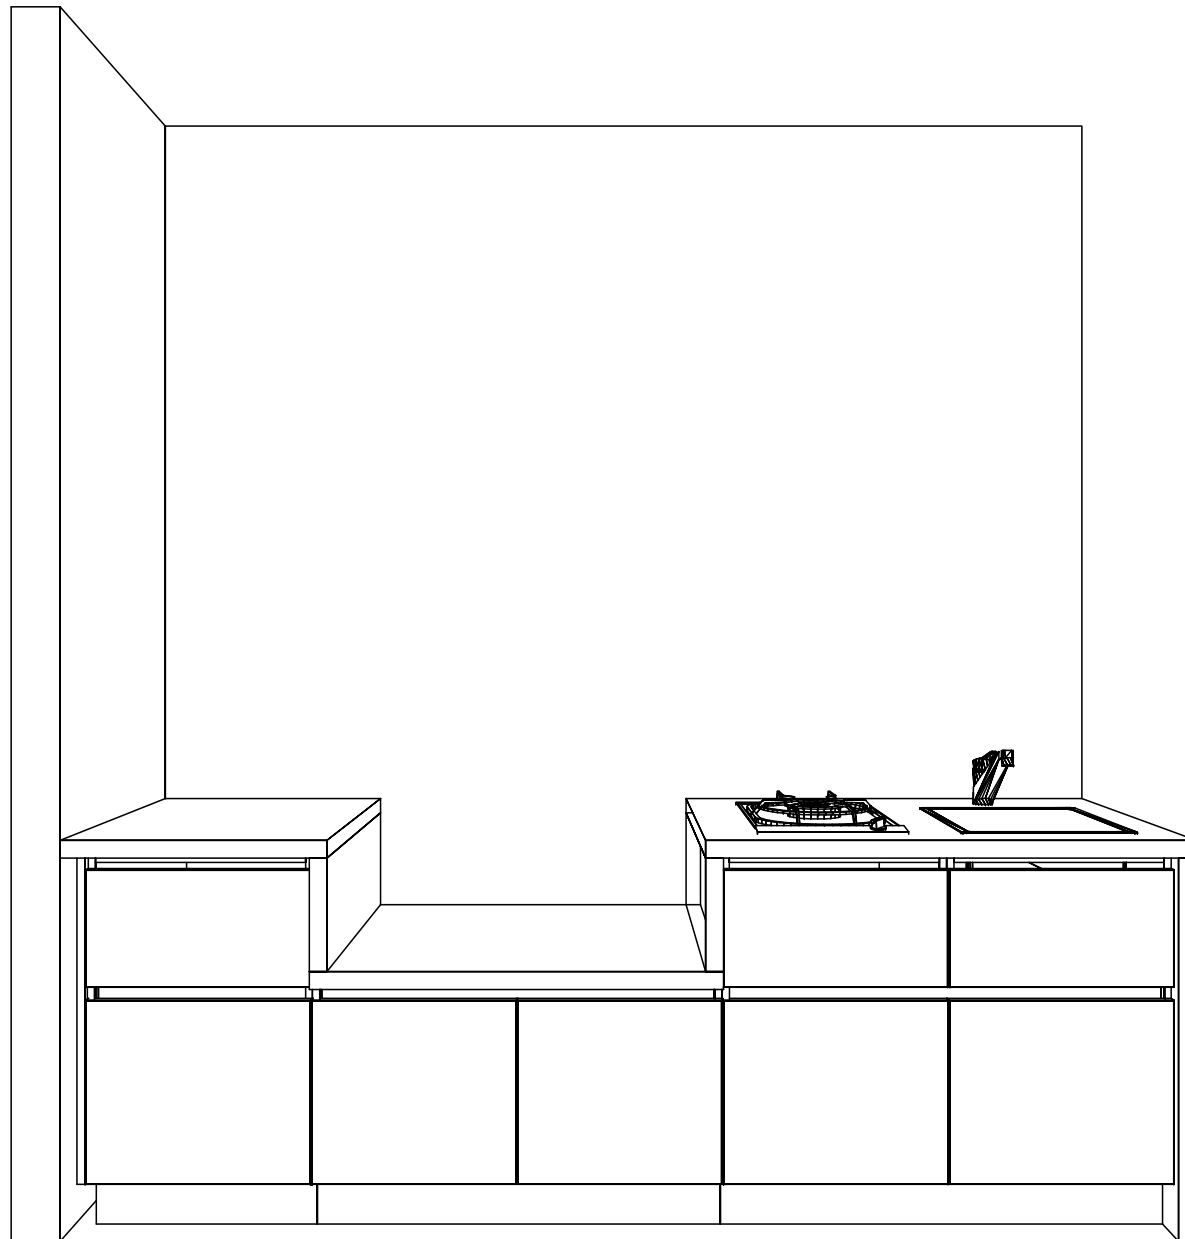

SJ Custom Kitchens	Phone: 0432 101 986	Job #: Job	Site Contact:	Date: 18/06/24
	Email: sjcustomkitchens@hotmail.com	Job Name: Default	Site Phone:	Drawn By:
	Web: www.sjcustomkitchens.com	Room #:	Site Address:	Drawing #: 80
		Room Name:	City: Victoria.	Scale: NTS