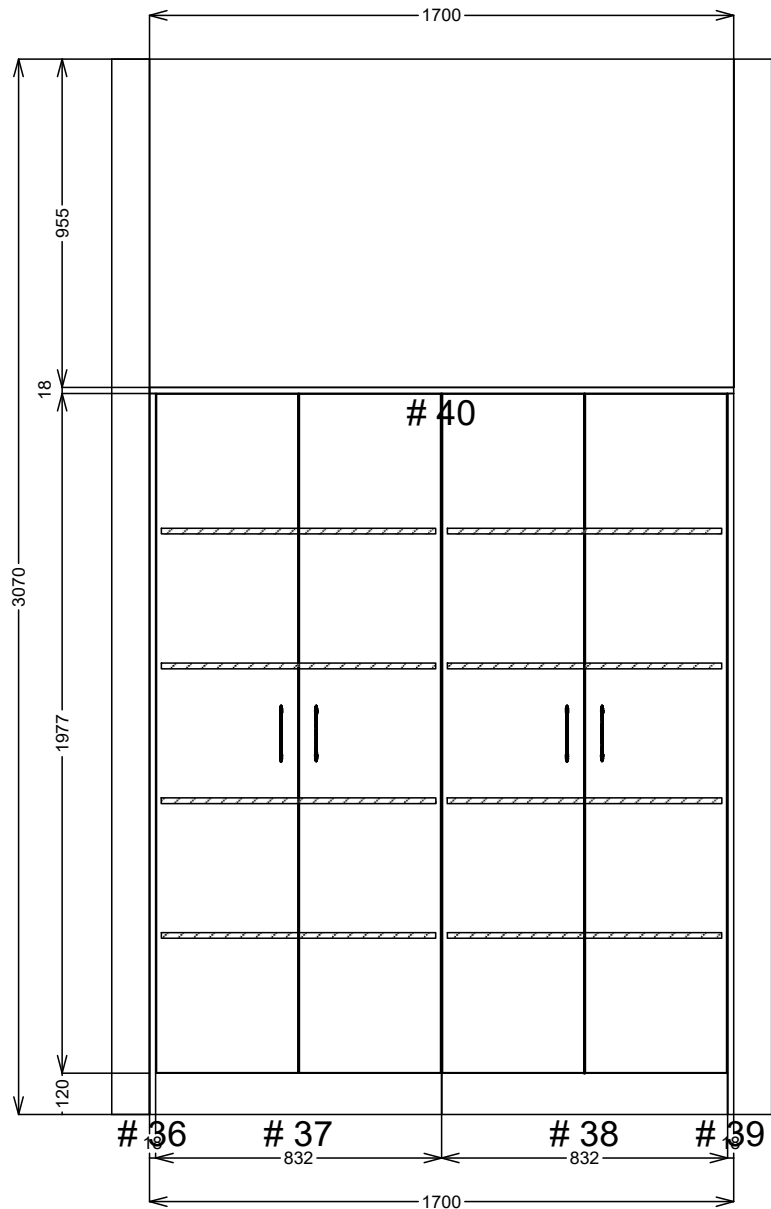

SJ Custom Kitchens	Phone: 0432 101 986	Job #: Job	Site Contact: james	Date: 01/07/24
	Email: sjcustomkitchens@hotmail.com	Job Name: Default	Site Phone:	Drawn By:
	Web: www.sjcustomkitchens.com	Room #:	Site Address: 14 glenbrook av bonbeach	Drawing #: 9
		Room Name:	City: bonbeach State: Victoria.	Scale: NTS