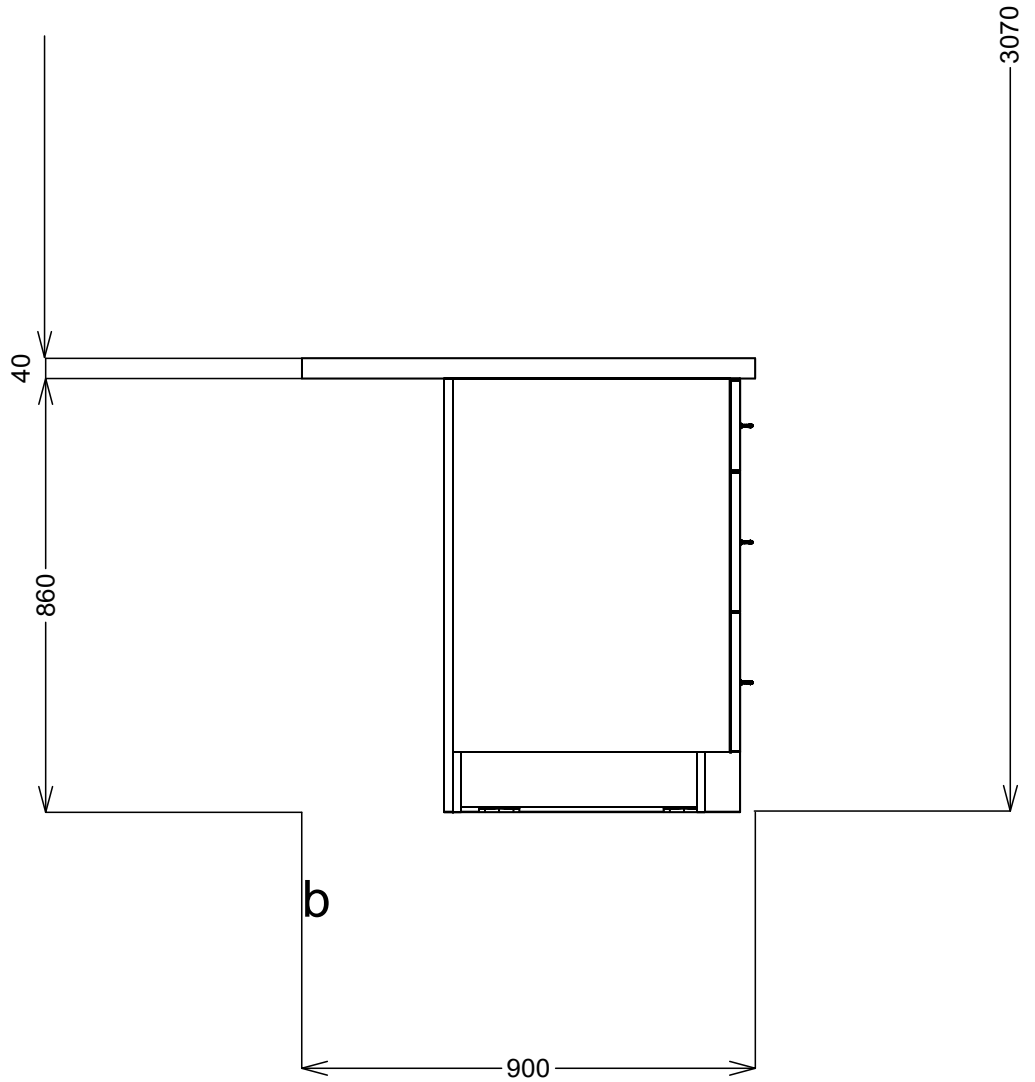

SJ Custom Kitchens	Phone: 0432 101 986	Job #: Job	Site Contact: james	Date: 01/07/24
	Email: sjcustomkitchens@hotmail.com	Job Name: Default	Site Phone:	Drawn By:
	Web: www.sjcustomkitchens.com	Room #:	Site Address: 14 glenbrook av bonbeach	Drawing #: 8
		Room Name:	City: bonbeach State: Victoria.	Scale: NTS