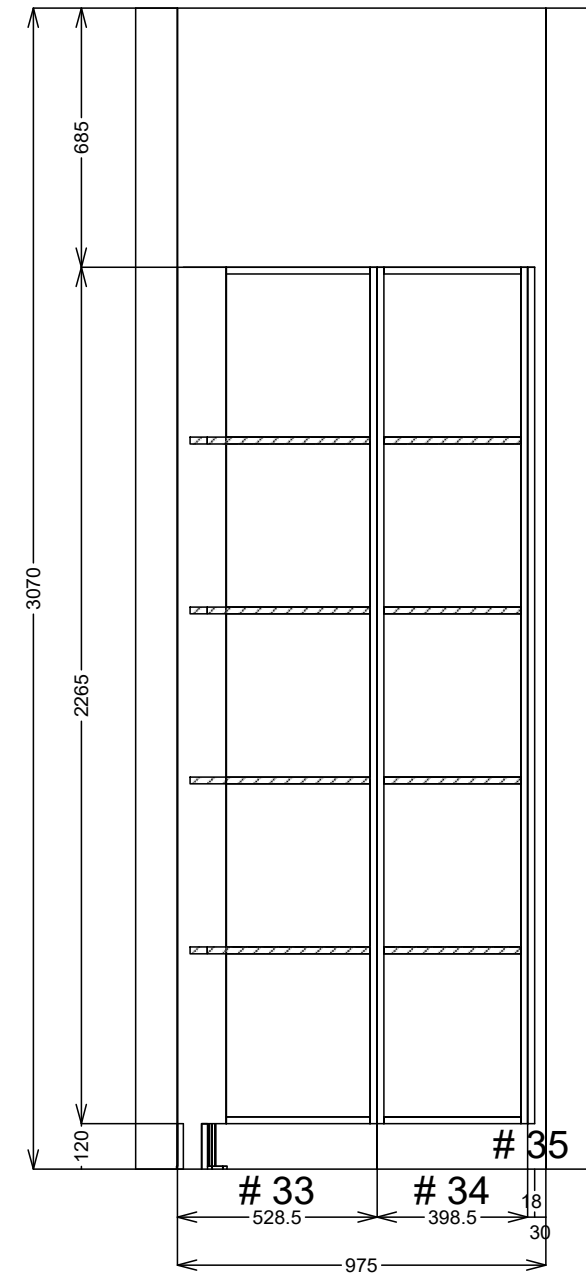

SJ Custom Kitchens	Phone: 0432 101 986	Job #: Job	Site Contact: james	Date: 01/07/24
	Email: sjcustomkitchens@hotmail.com	Job Name: Default	Site Phone:	Drawn By:
	Web: www.sjcustomkitchens.com	Room #:	Site Address: 14 glenbrook av bonbeach	Drawing #: 5
		Room Name:	City: bonbeach State: Victoria.	Scale: NTS