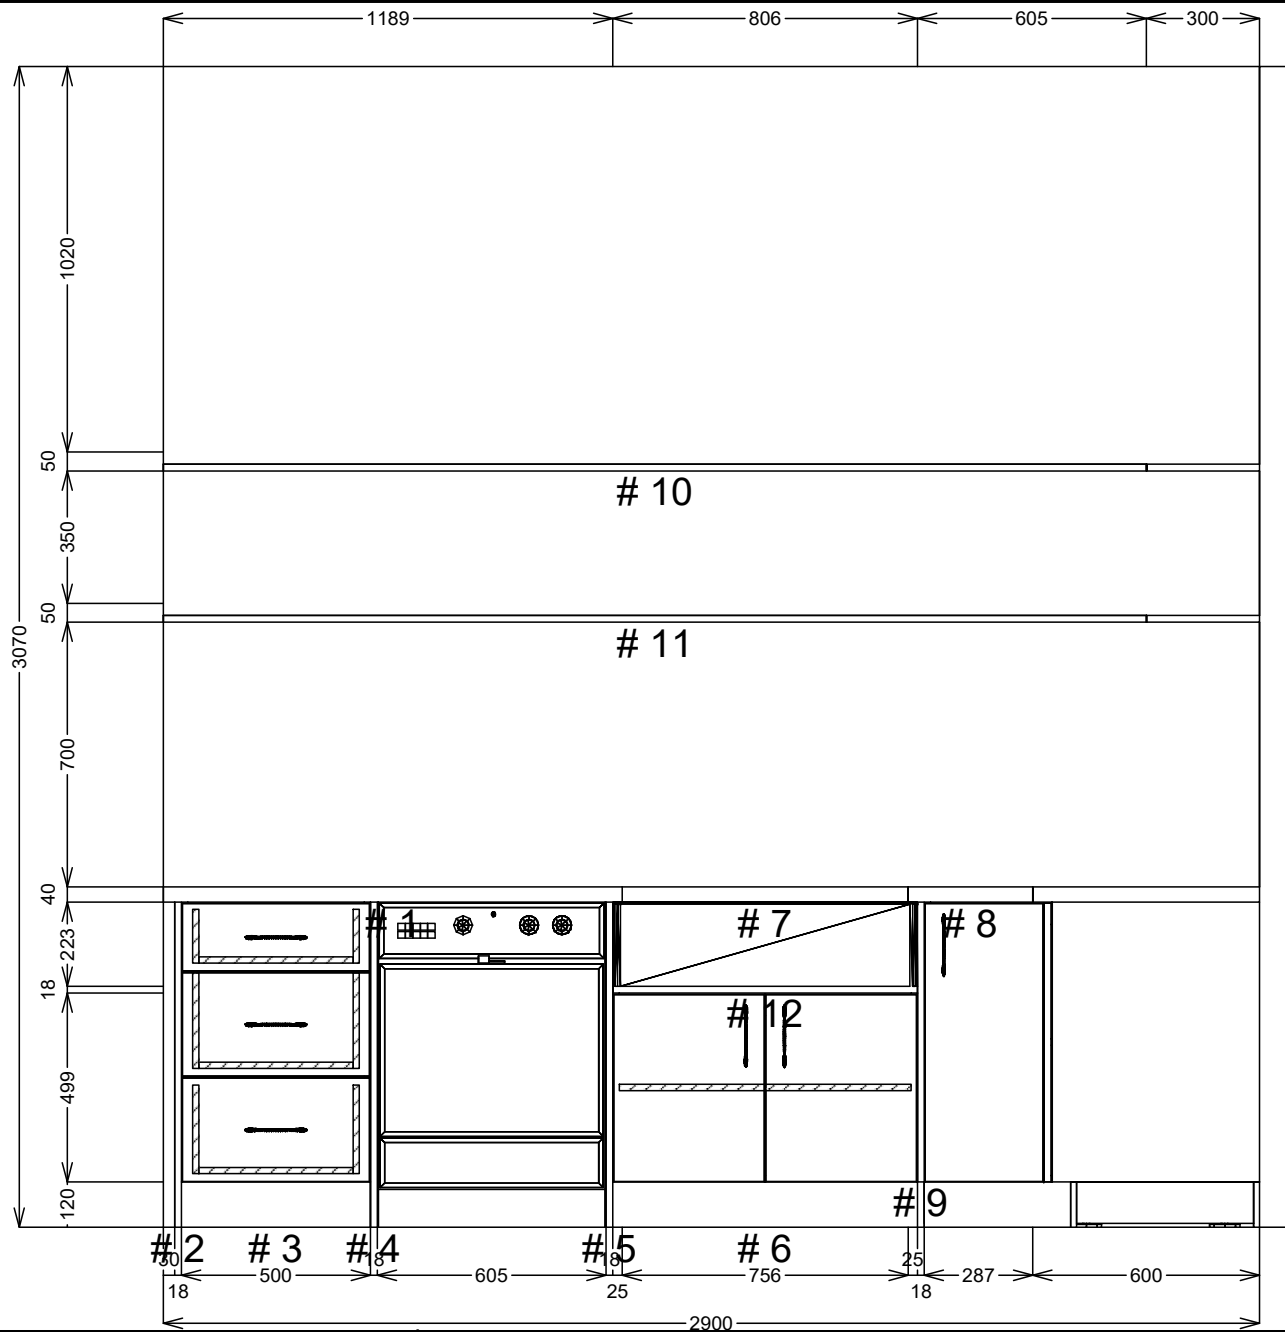

SJ Custom Kitchens	Phone: 0432 101 986	Job #: Job	Site Contact: james	Date: 01/07/24
	Email: sjcustomkitchens@hotmail.com	Job Name: Default	Site Phone:	Drawn By:
	Web: www.sjcustomkitchens.com	Room #:	Site Address: 14 glenbrook av bonbeach	Drawing #: 6
		Room Name:	City: bonbeach State: Victoria.	Scale: NTS