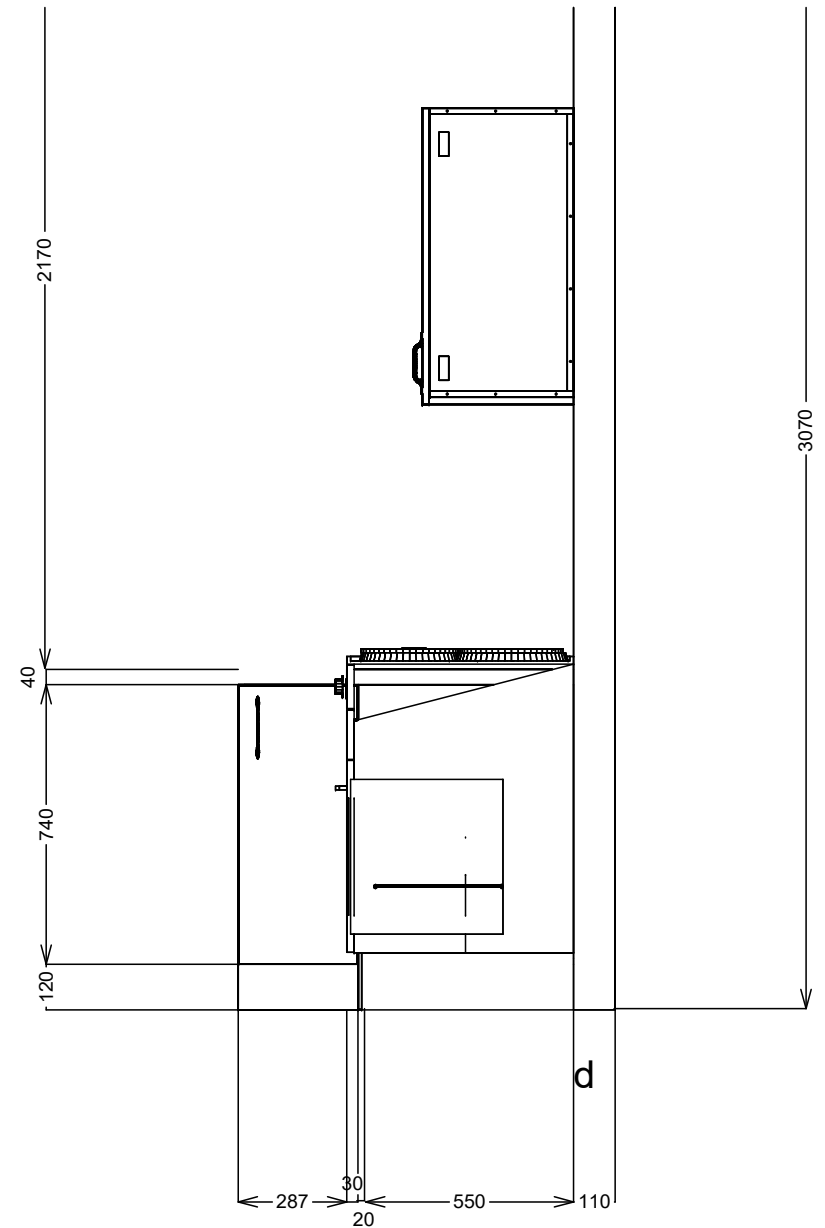

SJ Custom Kitchens	Phone: 0432 101 986	Job #: Job	Site Contact: james	Date: 01/07/24
	Email: sjcustomkitchens@hotmail.com	Job Name: Default	Site Phone:	Drawn By:
	Web: www.sjcustomkitchens.com	Room #:	Site Address: 14 glenbrook av bonbeach	Drawing #: 10
		Room Name:	City: bonbeach State: Victoria.	Scale: NTS