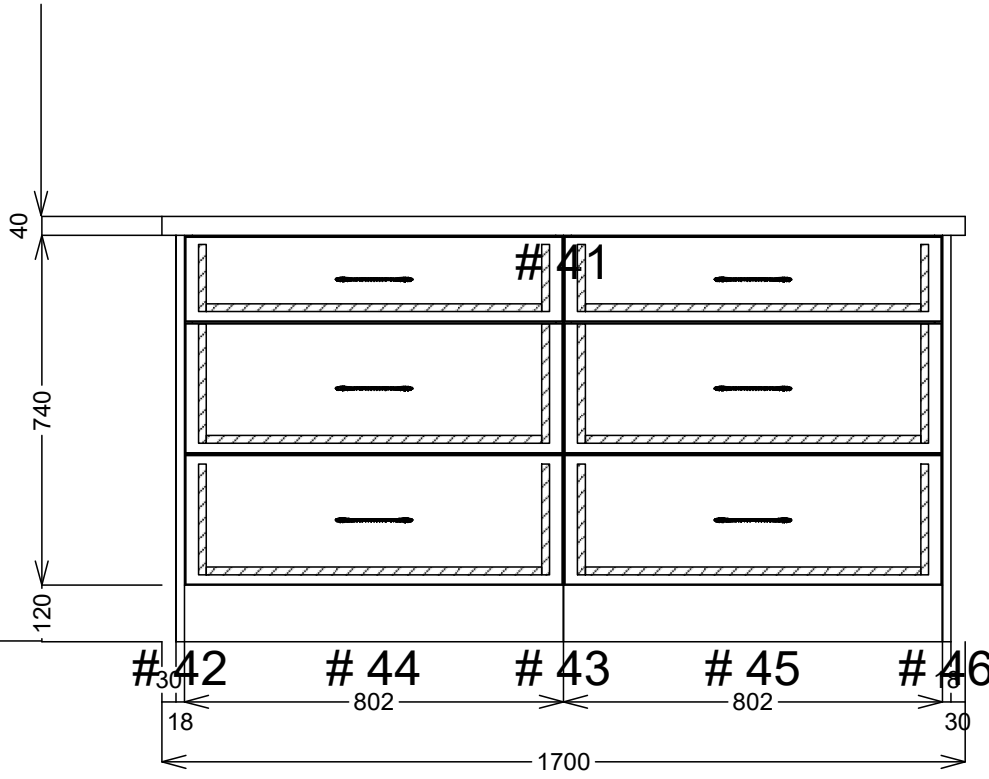

SJ Custom Kitchens	Phone: 0432 101 986	Job #: Job	Site Contact: james	Date: 01/07/24
	Email: sjcustomkitchens@hotmail.com	Job Name: Default	Site Phone:	Drawn By:
	Web: www.sjcustomkitchens.com	Room #:	Site Address: 14 glenbrook av bonbeach	Drawing #: 8
		Room Name:	City: bonbeach State: Victoria.	Scale: NTS