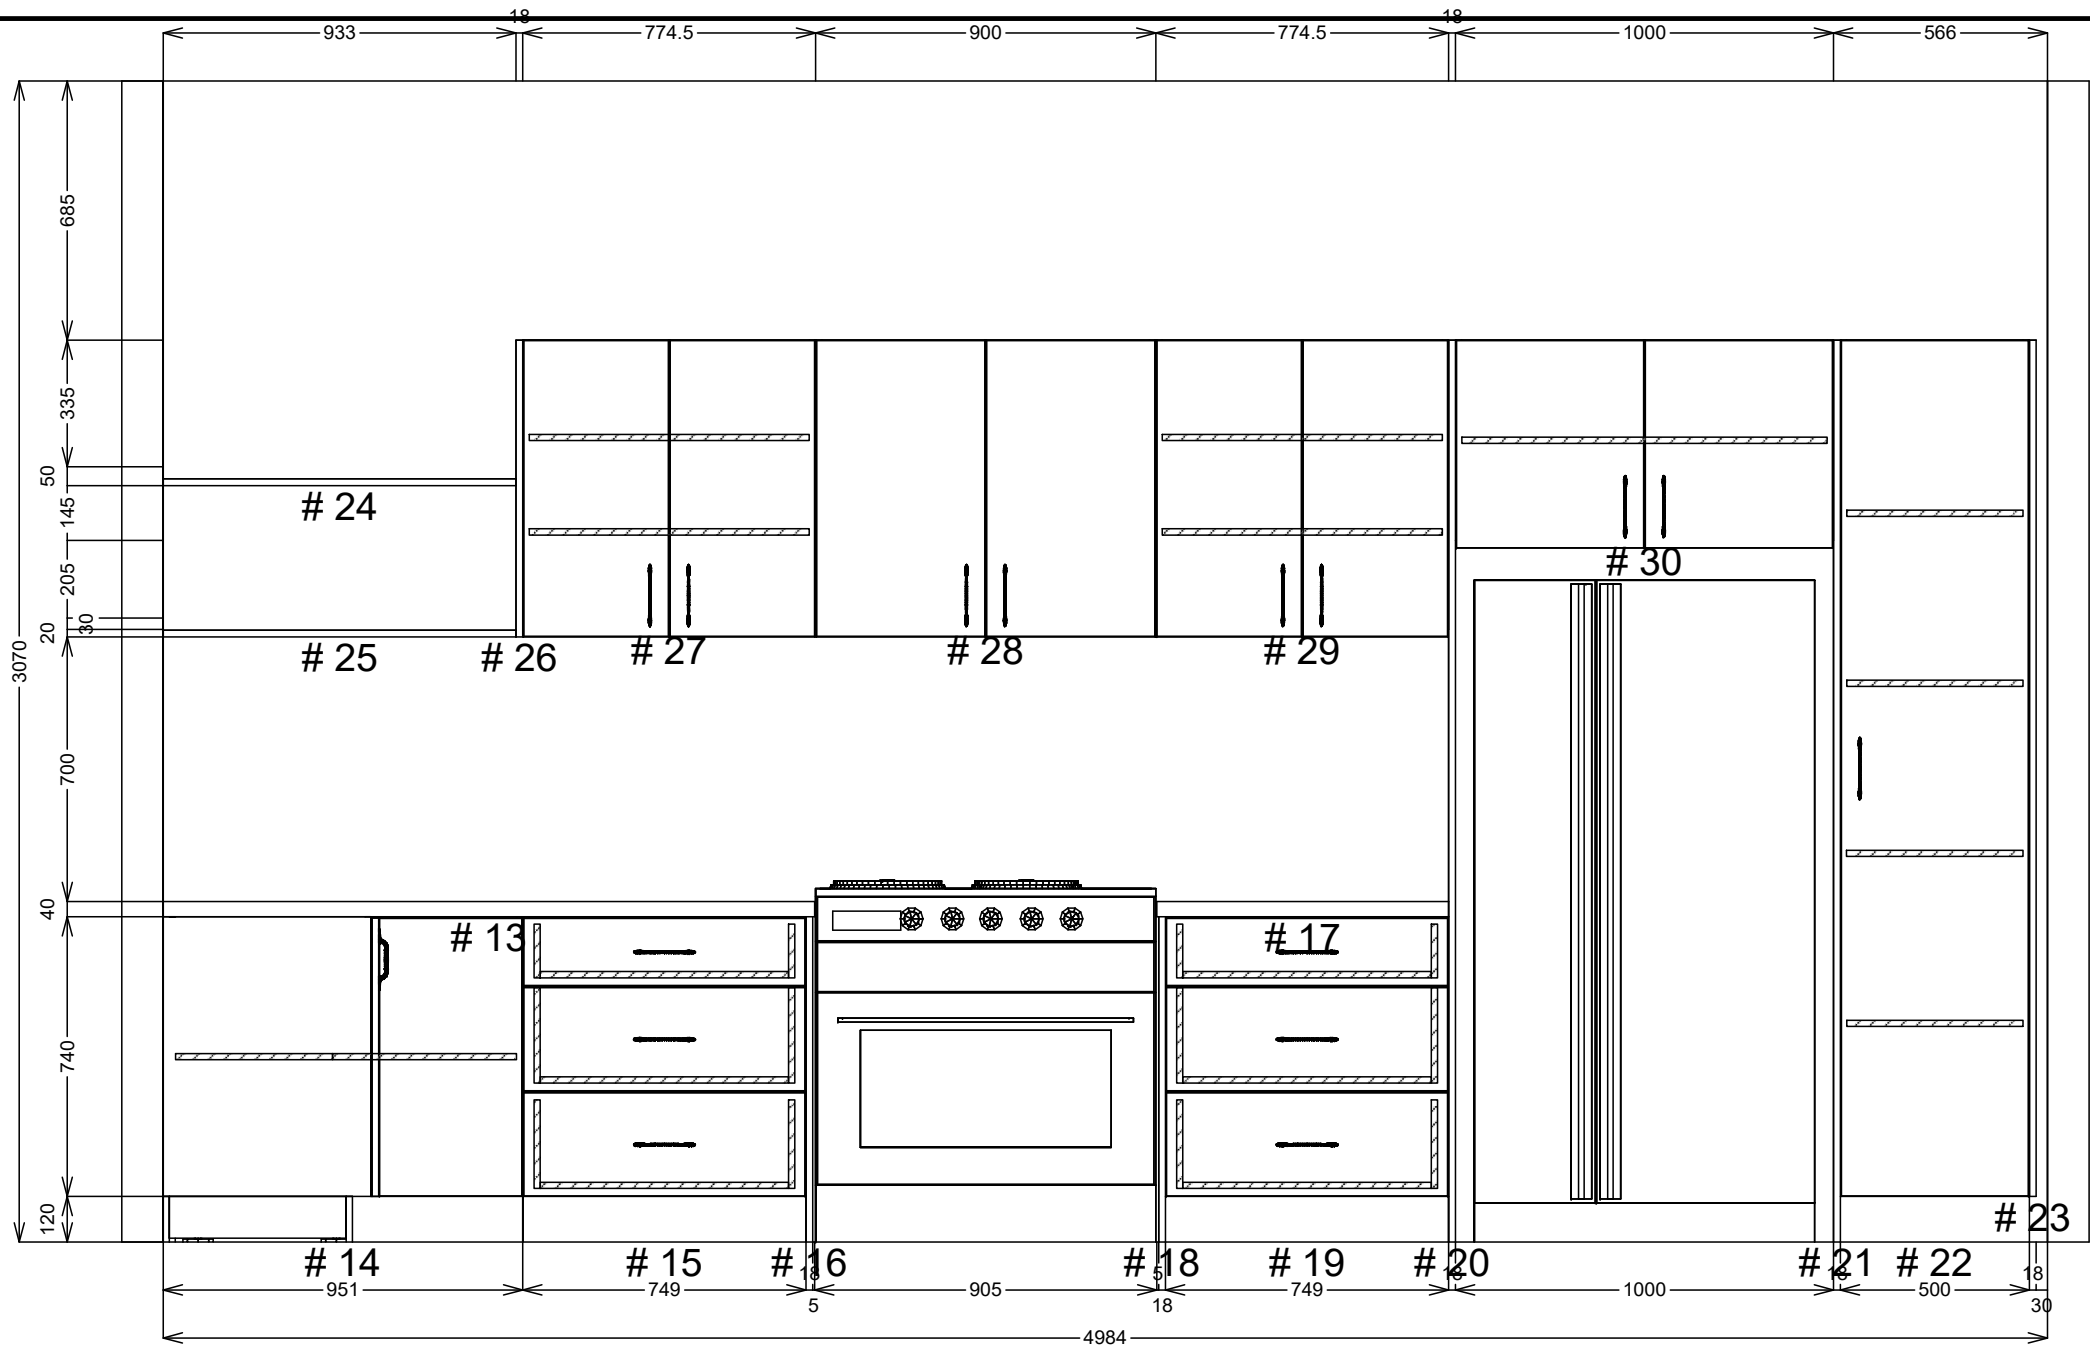

SJ Custom Kitchens	Phone: 0432 101 986	Job #: Job	Site Contact: james	Date: 01/07/24
	Email: sjcustomkitchens@hotmail.com	Job Name: Default	Site Phone:	Drawn By:
	Web: www.sjcustomkitchens.com	Room #:	Site Address: 14 glenbrook av bonbeach	Drawing #: 7
		Room Name:	City: bonbeach State: Victoria.	Scale: NTS