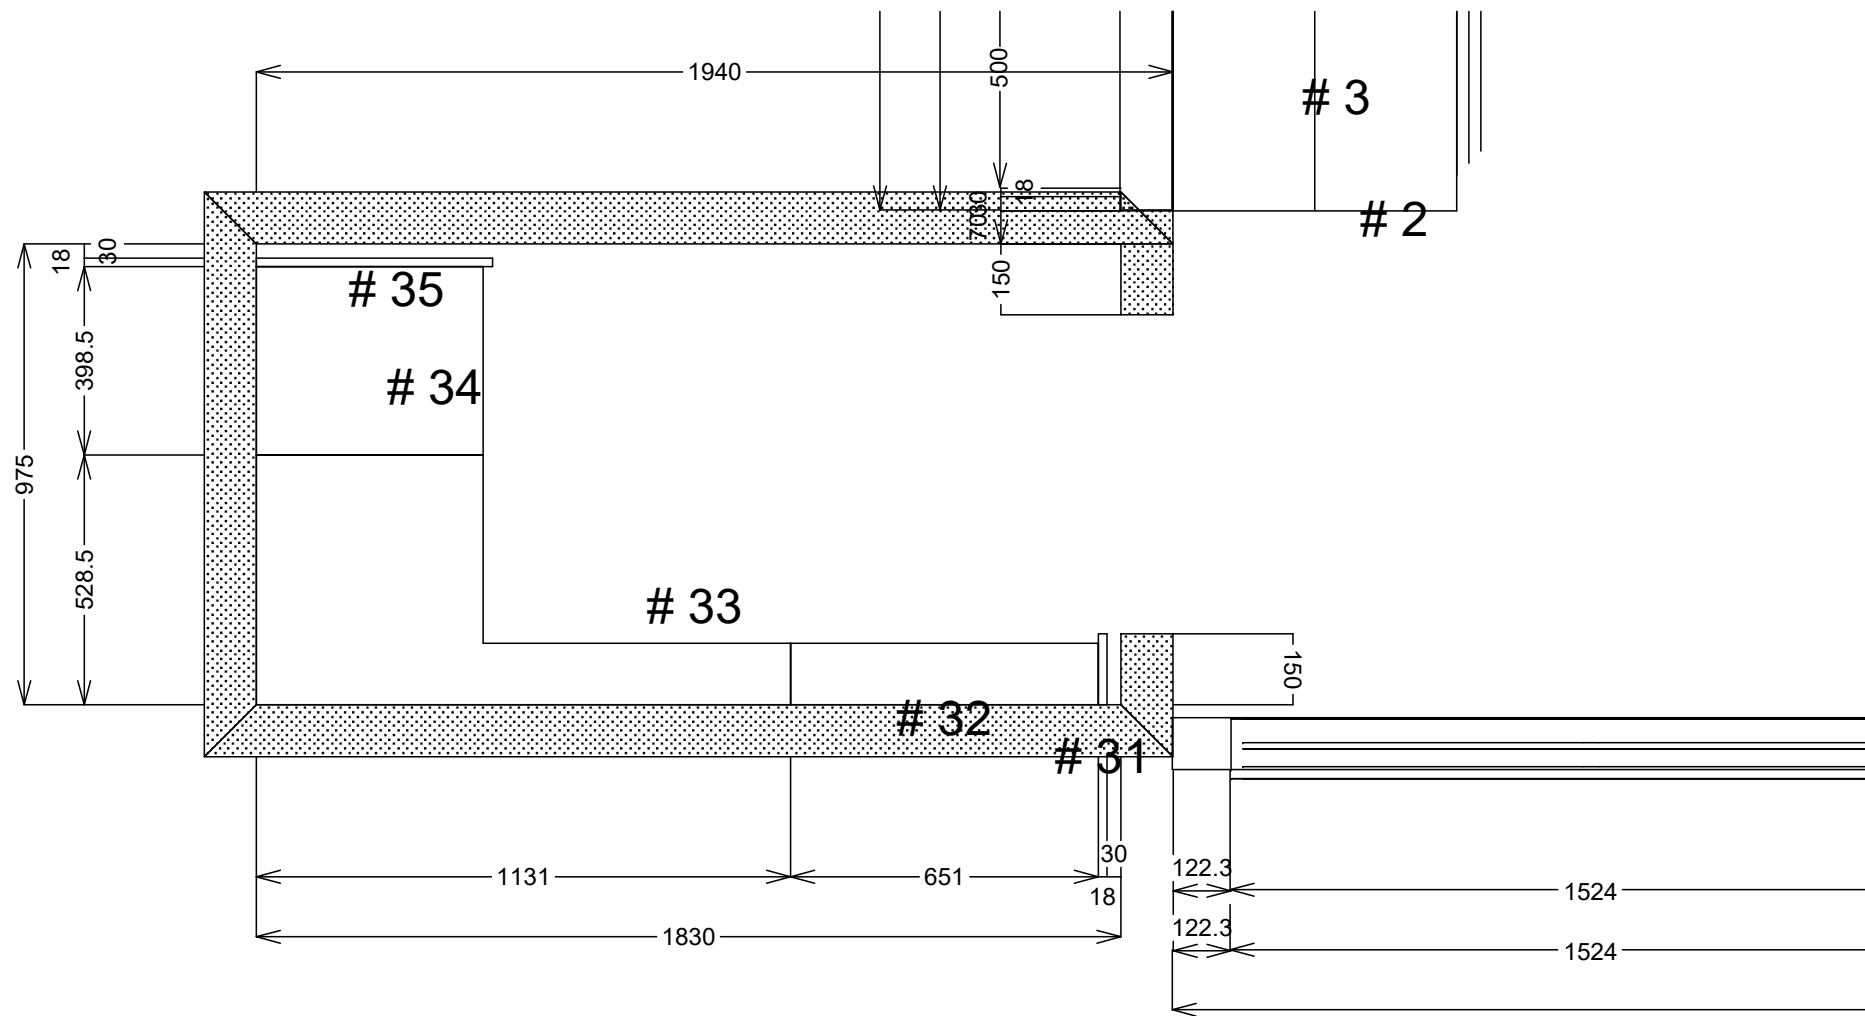

SJ Custom Kitchens	Phone: 0432 101 986	Job #: Job	Site Contact: james	Date: 01/07/24
	Email: sjcustomkitchens@hotmail.com	Job Name: Default	Site Phone:	Drawn By:
	Web: www.sjcustomkitchens.com	Room #:	Site Address: 14 glenbrook av bonbeach	Drawing #: 1
		Room Name:	City: bonbeach State: Victoria.	Scale: NTS