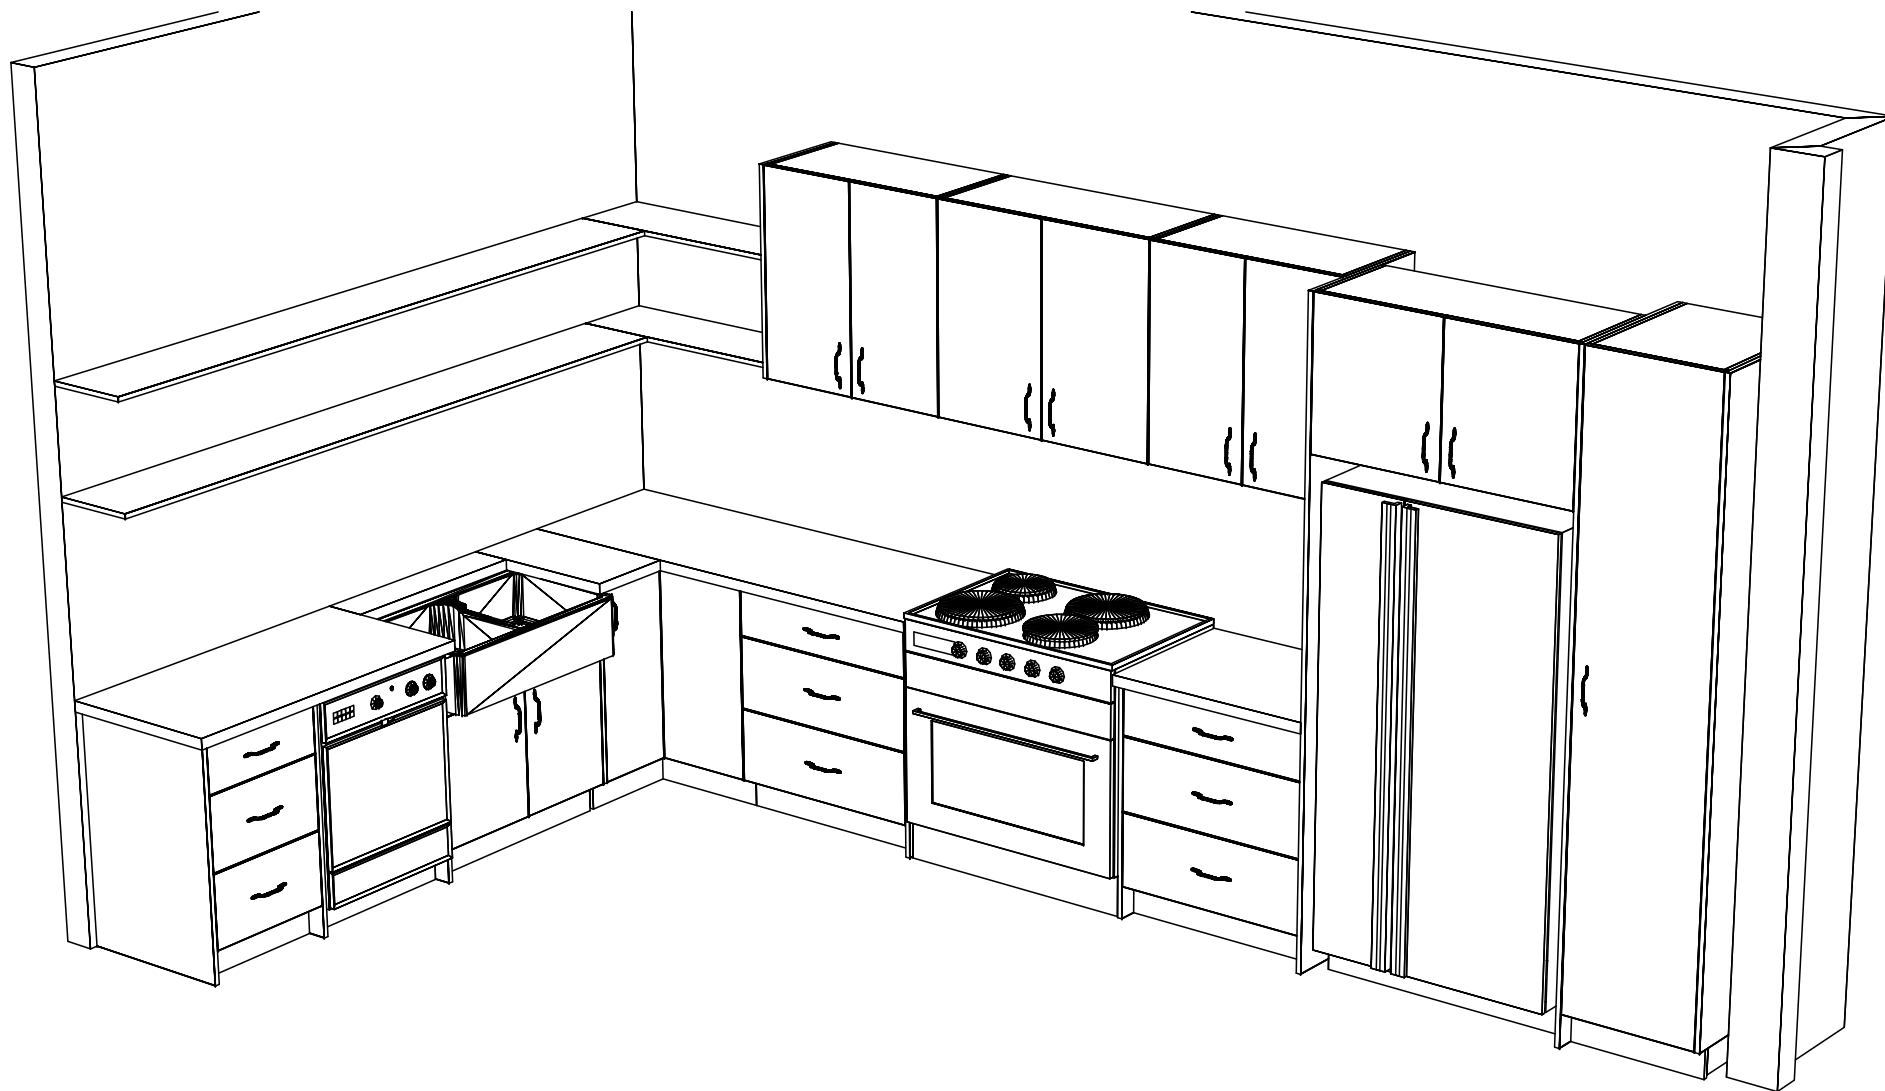

Phone: 0432 101 986

Job #: Job

Site Contact: james

Date: 01/07/24

Email: sjcustomkitchens@hotmail.com

Job Name: Default

Site Phone:

Drawn By:

Web: www.sjcustomkitchens.com

Room #:

Site Address: 14 glenbrook av bonbeach

Drawing #: 11

Room Name:

City: bonbeach State: Victoria.

Scale: NTS

SJ Custom Kitchens