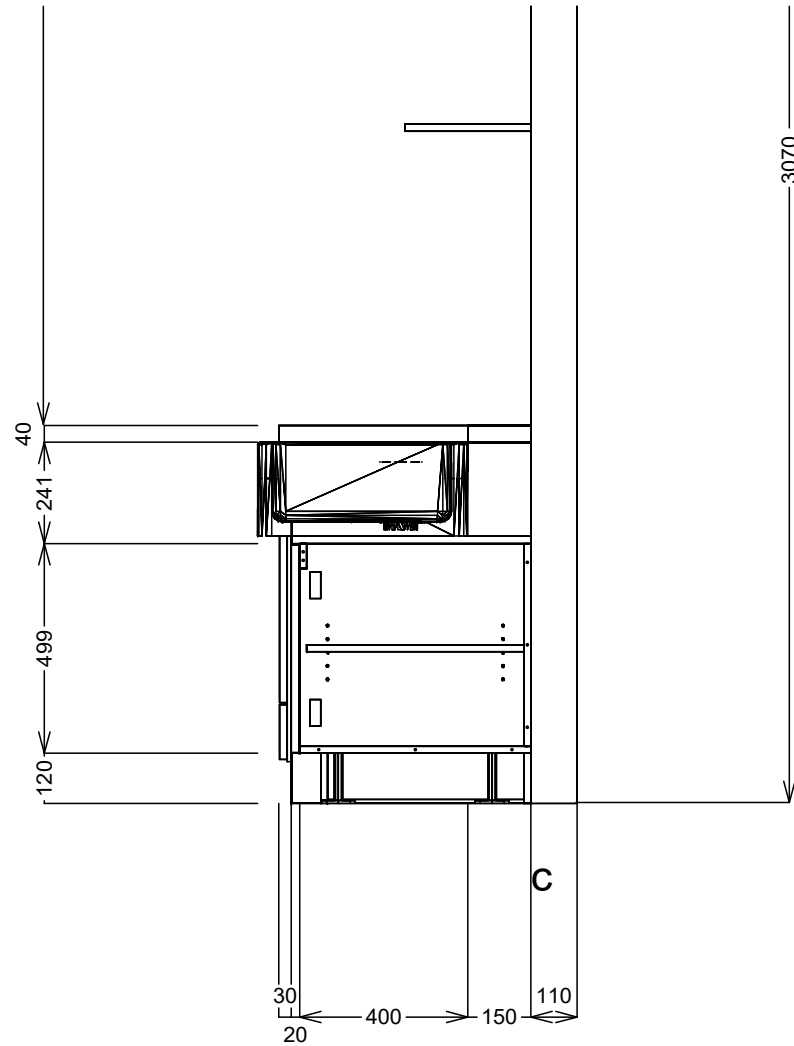

SJ Custom Kitchens	Phone: 0432 101 986	Job #: Job	Site Contact: james	Date: 01/07/24
	Email: sjcustomkitchens@hotmail.com	Job Name: Default	Site Phone:	Drawn By:
	Web: www.sjcustomkitchens.com	Room #:	Site Address: 14 glenbrook av bonbeach	Drawing #: 10
		Room Name:	City: bonbeach State: Victoria.	Scale: NTS