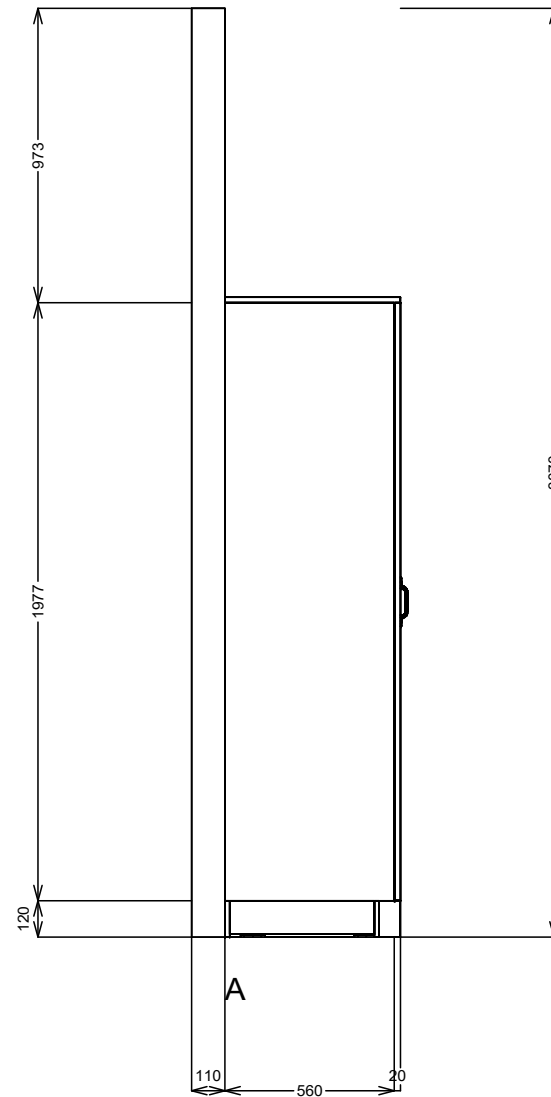

SJ Custom Kitchens	Phone: 0432 101 986	Job #: Job	Site Contact: james	Date: 01/07/24
	Email: sjcustomkitchens@hotmail.com	Job Name: Default	Site Phone:	Drawn By:
	Web: www.sjcustomkitchens.com	Room #:	Site Address: 14 glenbrook av bonbeach	Drawing #: 9
		Room Name:	City: bonbeach State: Victoria.	Scale: NTS