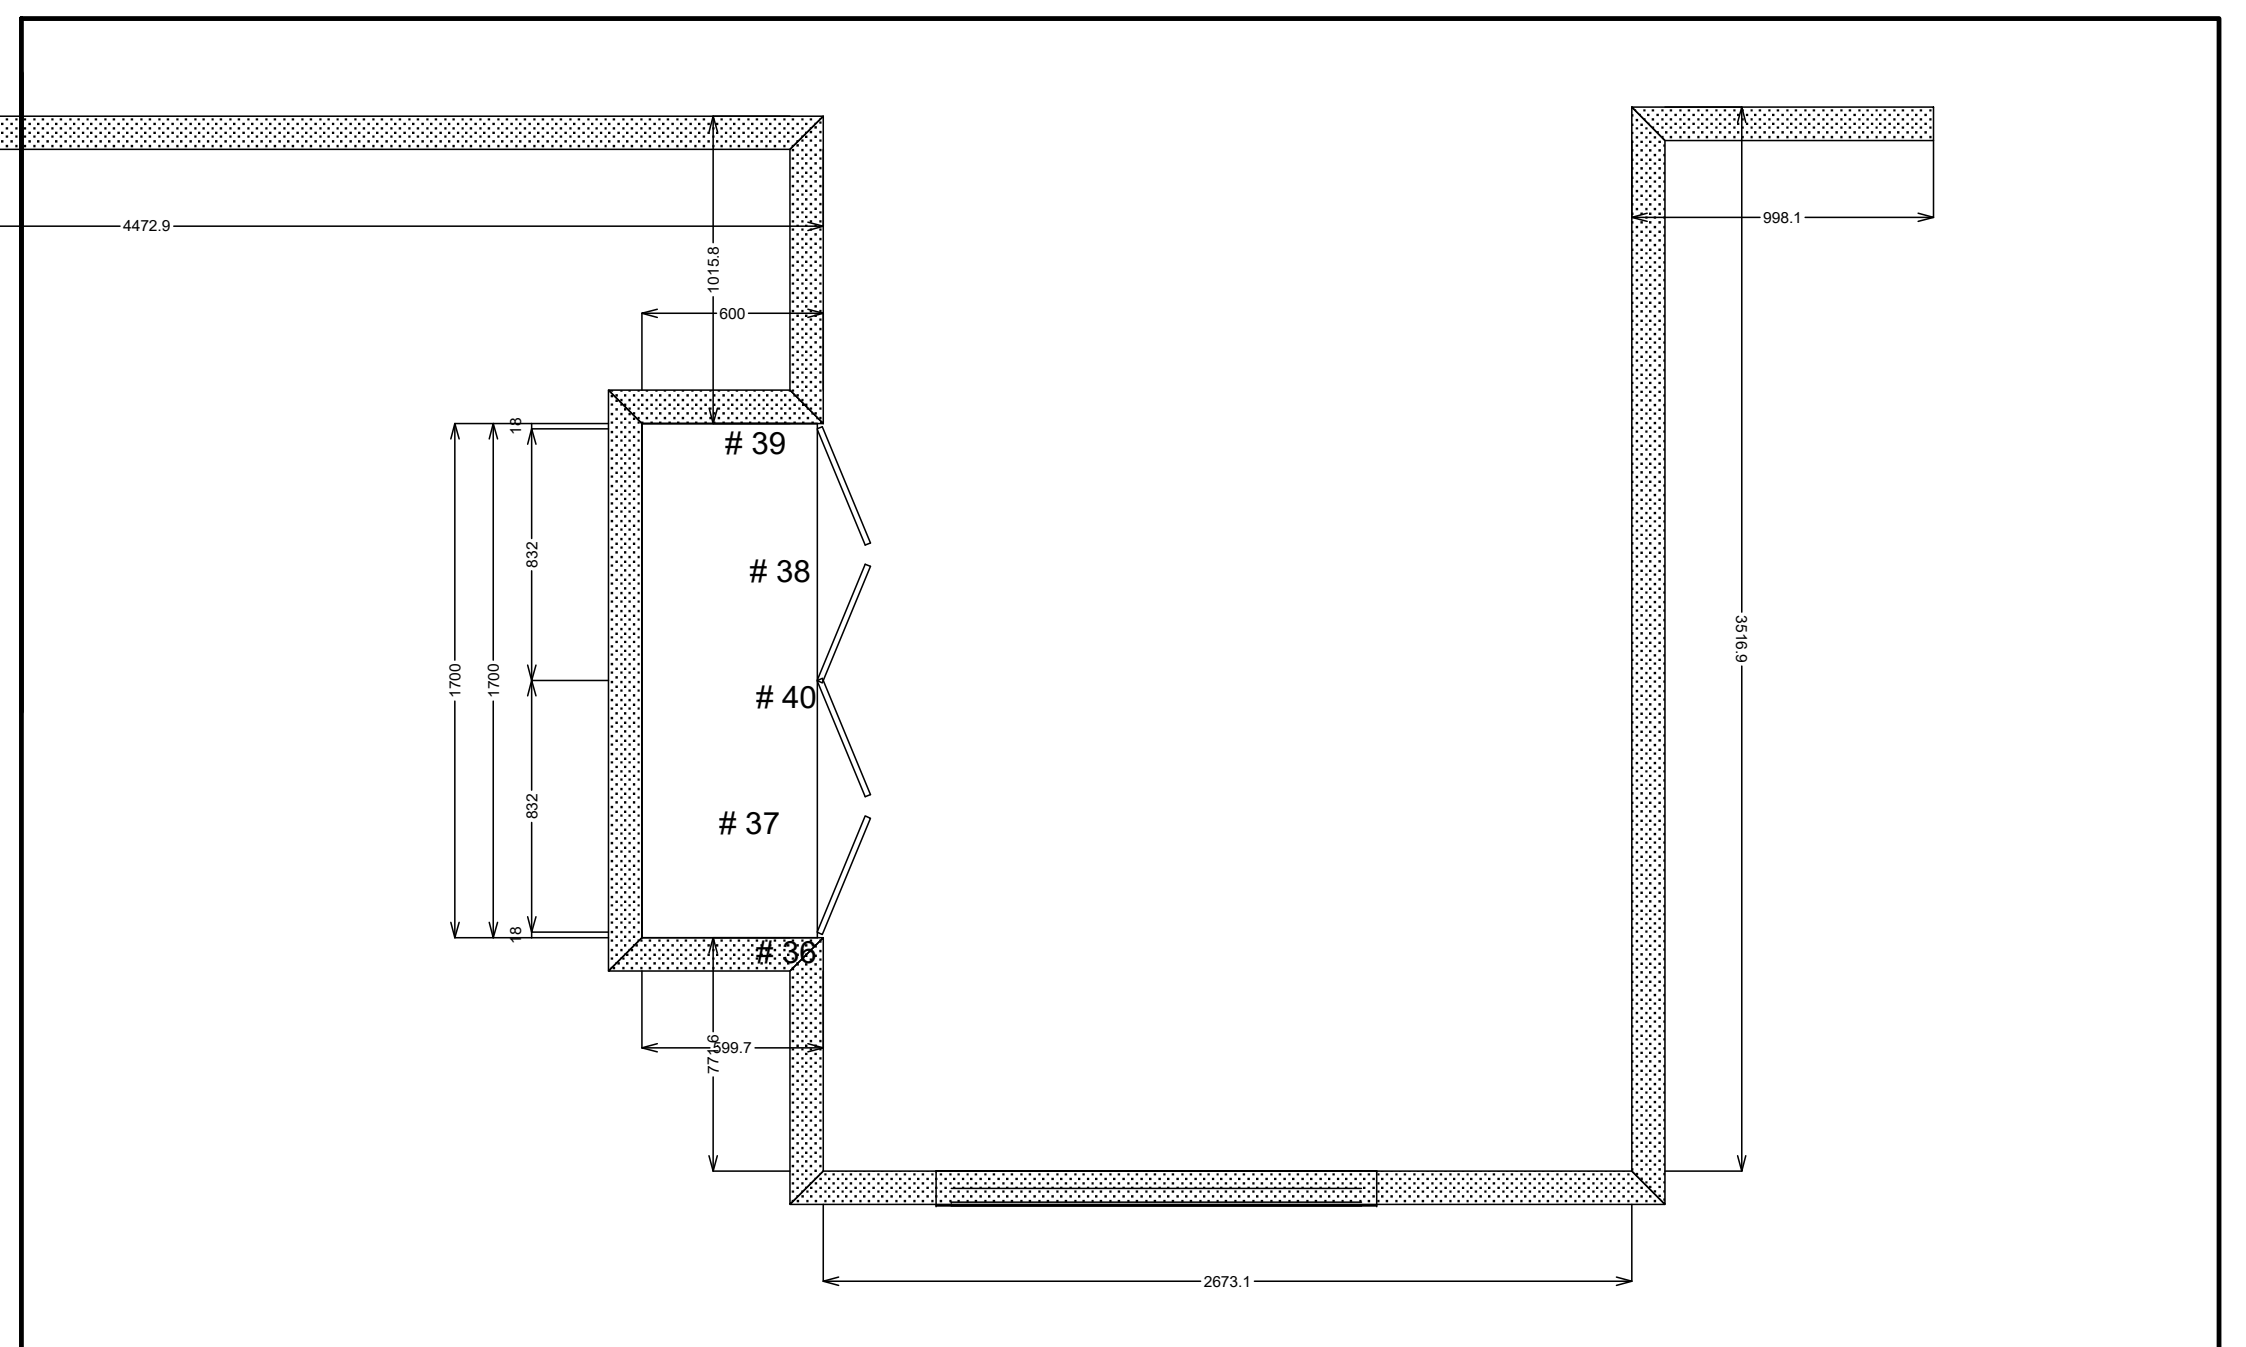

SJ Custom Kitchens	Phone: 0432 101 986	Job #: Job	Site Contact: james	Date: 01/07/24
	Email: sjcustomkitchens@hotmail.com	Job Name: Default	Site Phone:	Drawn By:
	Web: www.sjcustomkitchens.com	Room #:	Site Address: 14 glenbrook av bonbeach	Drawing #: 3
		Room Name:	City: bonbeach State: Victoria.	Scale: NTS