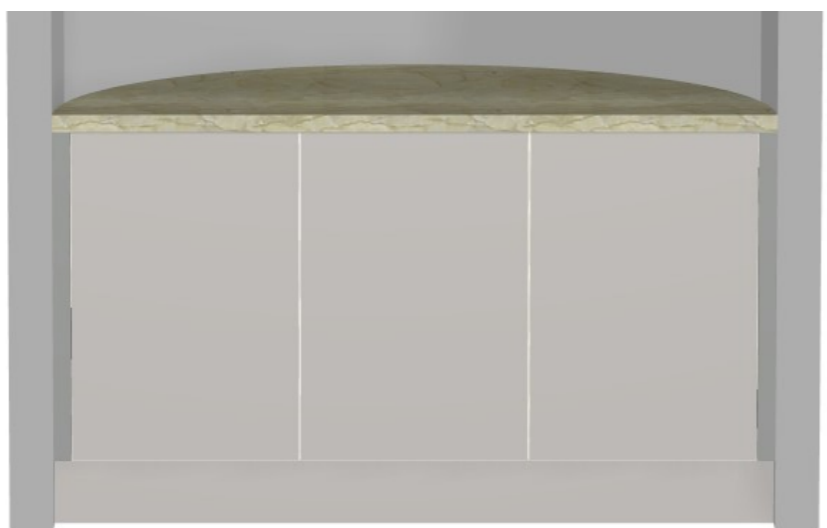

NOTE! THIS JOB TO BE ON LEGS!

CHANGE TO DOOR!

	Client:		Door and panels style/colour: TBA NIKPOL Honey STILLING OAK 18mm		Sheet 1 of 2
	Room: CUPBOARDS		Benchtop Colour: 40MM STONE		Drawer slides: TBA
	Carcass: WHITE HMR		HANDLES		BY CORRECT
Date: 25/04/24	Address: CHURCH		Handles Item No: PUSH TO OPEN		Approved by:

	Client:	Door and panels style/colour: TBA			Sheet 2 of 2
	Room: CUPBOARDS	Benchtop Colour: 40MM STONE		Drawer slides: TBA	Carcass: WHITE HMR
	Date: 25/04/24	Address: CHURCH		Handles Item No: PUSH TO OPEN	Approved by: