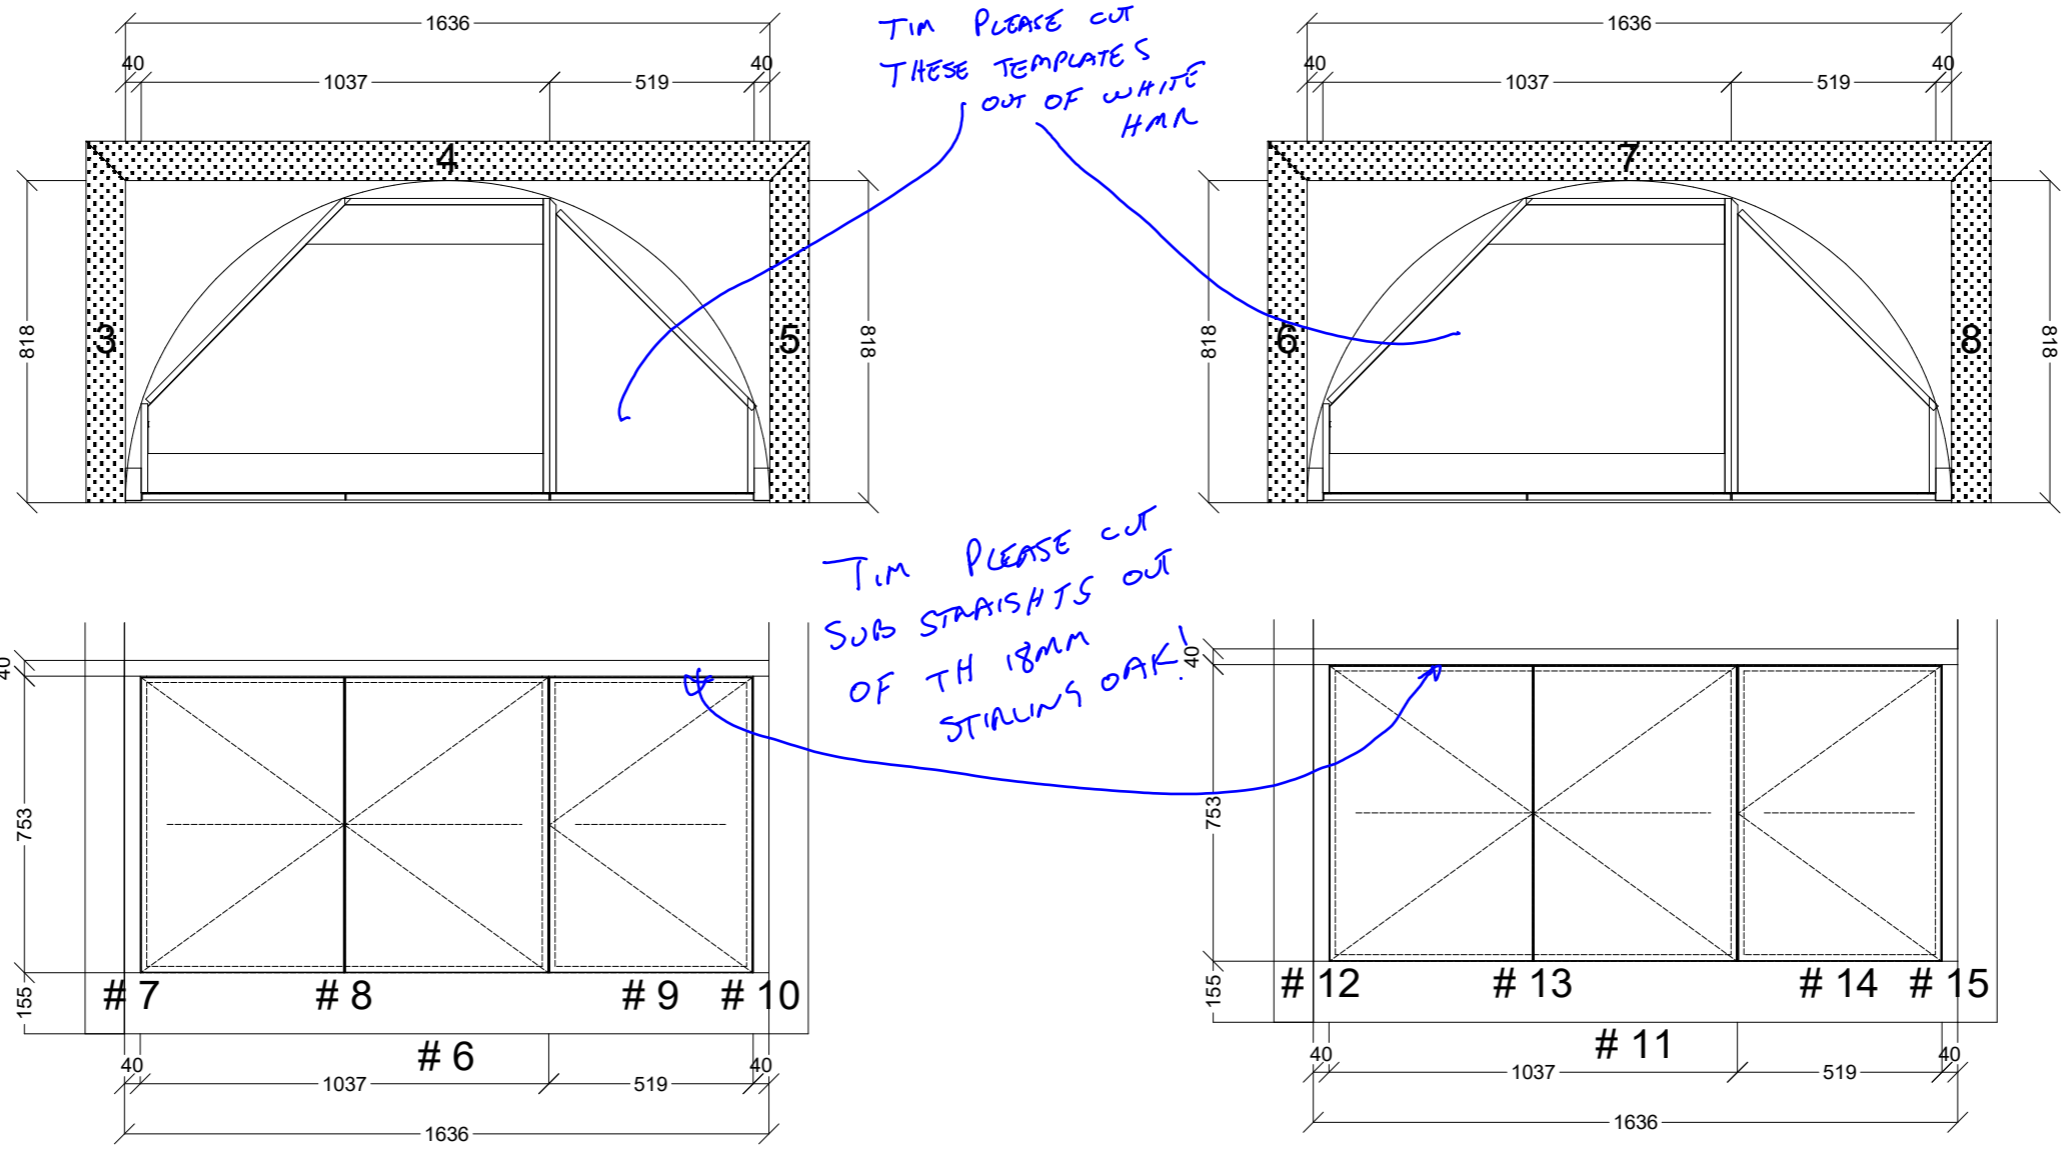

NOTE! THIS JOB TO BE ON LEGS!

CHANGE TO DOOR!

	Client:		Door and panels style/colour: TBA NIKPOL Honey STILLING OAK 18mm		Sheet 1 of 2
	Room: CUPBOARDS		Benchtop Colour: 40MM STONE		Drawer slides: TBA
	Carcass: WHITE HMR		HANDLES		BY CORRECT
Date: 25/04/24	Address: CHURCH		Handles Item No: PUSH TO OPEN		Approved by:

	Client:	Door and panels style/colour: TBA			Sheet 2 of 2
	Room: CUPBOARDS	Benchtop Colour: 40MM STONE		Drawer slides: TBA	Carcass: WHITE HMR
	Date: 25/04/24	Address: CHURCH		Handles Item No: PUSH TO OPEN	Approved by: