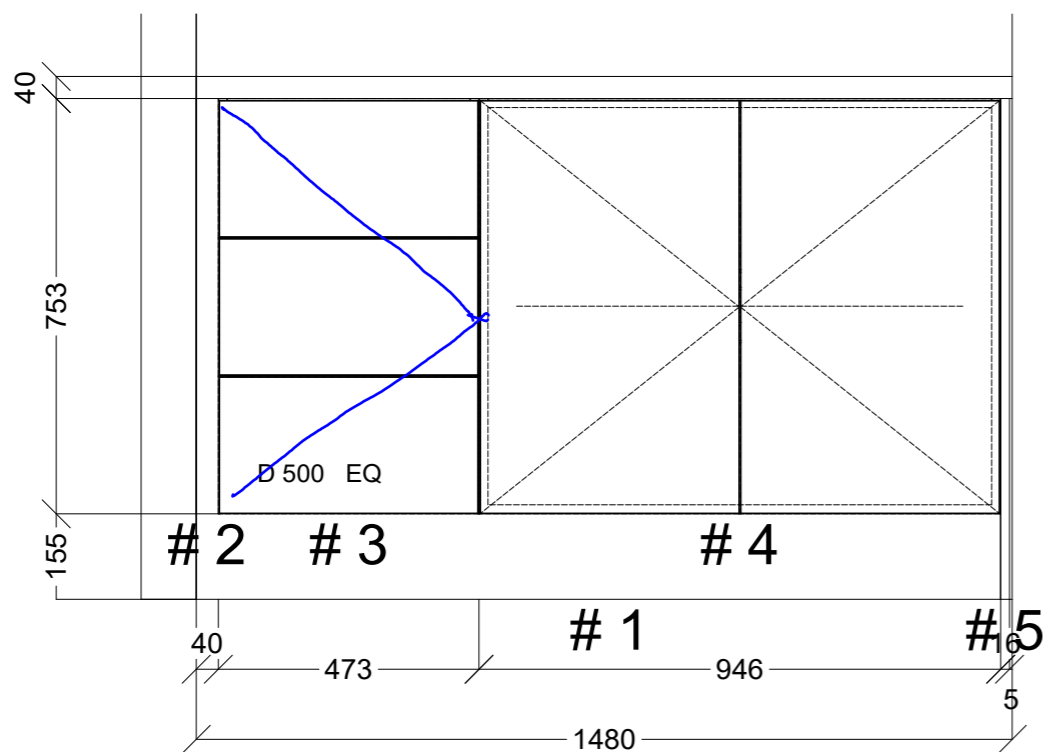

NOTE! THIS JOB TO BE ON LEGS!

CHANGE TO DOOR!

	Client:		Door and panels style/colour: TBA NIKPOL Honey STILLING OAK 18mm		Sheet 1 of 2
	Room: CUPBOARDS		Benchtop Colour: 40MM STONE		Drawer slides: TBA
	Carcass: WHITE HMR		HANDLES		BY CORRECT
Date: 25/04/24	Address: CHURCH		Handles Item No: PUSH TO OPEN		Approved by:

	Client:	Door and panels style/colour: TBA			Sheet 2 of 2
	Room: CUPBOARDS	Benchtop Colour: 40MM STONE		Drawer slides: TBA	Carcass: WHITE HMR
	Date: 25/04/24	Address: CHURCH		Handles Item No: PUSH TO OPEN	Approved by: